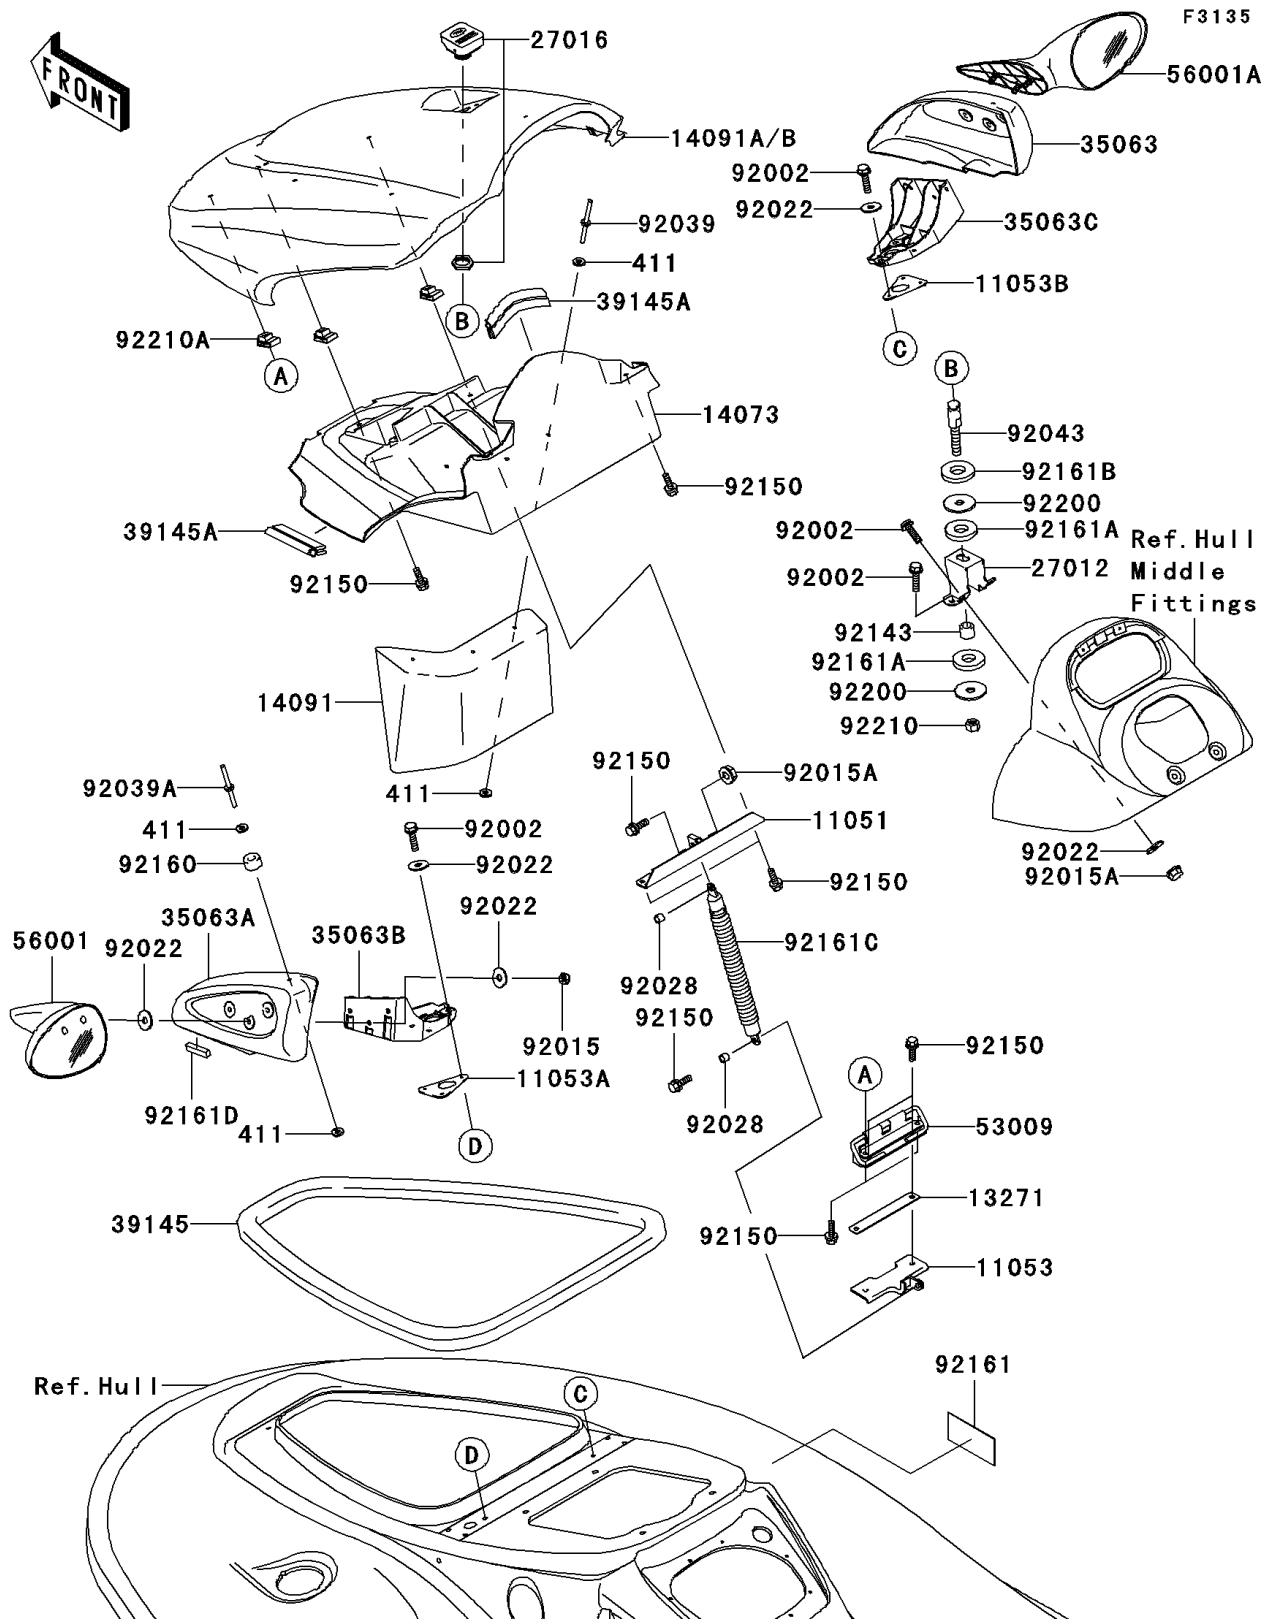

# 2004 STX-15F PARTS DIAGRAM

## Hull Front Fittings

### Hull Front Fittings

ITEM NAME	PART NUMBER	QUANTITY
BRACKET (Ref # 11051)	11051-3766	1
BRACKET (Ref # 11053)	11053-3752	1
BRACKET,LH (Ref # 11053A)	11053-3777	1
BRACKET,RH (Ref # 11053B)	11053-3778	1
PLATE (Ref # 13271)	13271-3897	1
DUCT,HATCH,INNER (Ref # 14073)	14073-3800	1
COVER,FRONT DUCT (Ref # 14091)	14091-3722	1
COVER,HATCH,C.P.RED (Ref # 14091A)	14091-3757-V9	1
HOOK (Ref # 27012)	27012-3855	1
LOCK-ASSY (Ref # 27016)	27016-3757	1
STAY,MIRROR,RH,F.BLACK (Ref # 35063)	35063-3709-6Z	1
STAY,MIRROR,LH,F.BLACK (Ref # 35063A)	35063-3710-6Z	1
STAY,MIRROR,LH (Ref # 35063B)	35063-3713	1
STAY,MIRROR,RH (Ref # 35063C)	35063-3714	1
TRIM-SEAL,L=1380 (Ref # 39145)	39145-3773	1
TRIM-SEAL,L=260 (Ref # 39145A)	39145-3789	3
HINGE,HATCH COVER (Ref # 53009)	53009-3725	1
MIRROR-ASSY,LH,F.S.BLACK (Ref # 56001)	56001-3721-8J	1
MIRROR-ASSY,RH,F.S.BLACK (Ref # 56001A)	56001-3722-8J	1
BOLT,6X25 (Ref # 92002)	92002-3714	10
NUT,LOCK,6MM (Ref # 92015)	92015-3766	6
NUT,6MM (Ref # 92015A)	92015-3767	5
WASHER,6.5X20X1.5 (Ref # 92022)	92022-3710	22
BUSHING (Ref # 92028)	92028-3765	2
RIVET (Ref # 92039)	92039-3714	3
RIVET (Ref # 92039A)	92039-3747	2
PIN (Ref # 92043)	92043-3757	1
COLLAR,8.2X14X11.2 (Ref # 92143)	92143-3724	1
BOLT,6X18 (Ref # 92150)	92150-3729	11

### Hull Front Fittings

ITEM NAME	PART NUMBER	QUANTITY
DAMPER (Ref # 92160)	92160-3738	2
DAMPER (Ref # 92161)	92161-3728	1
DAMPER (Ref # 92161A)	92161-3739	2
DAMPER (Ref # 92161B)	92161-3747	1
DAMPER,HATCH (Ref # 92161C)	92161-3753	1
DAMPER (Ref # 92161D)	92161-3754	2
WASHER,8.5X32X2 (Ref # 92200)	92200-3786	2
NUT,LOCK,8MM (Ref # 92210)	92210-3742	1
NUT,6MM (Ref # 92210A)	92210-3768	7
WASHER-PLAIN,5MM (Ref # 411)	411S0500	10