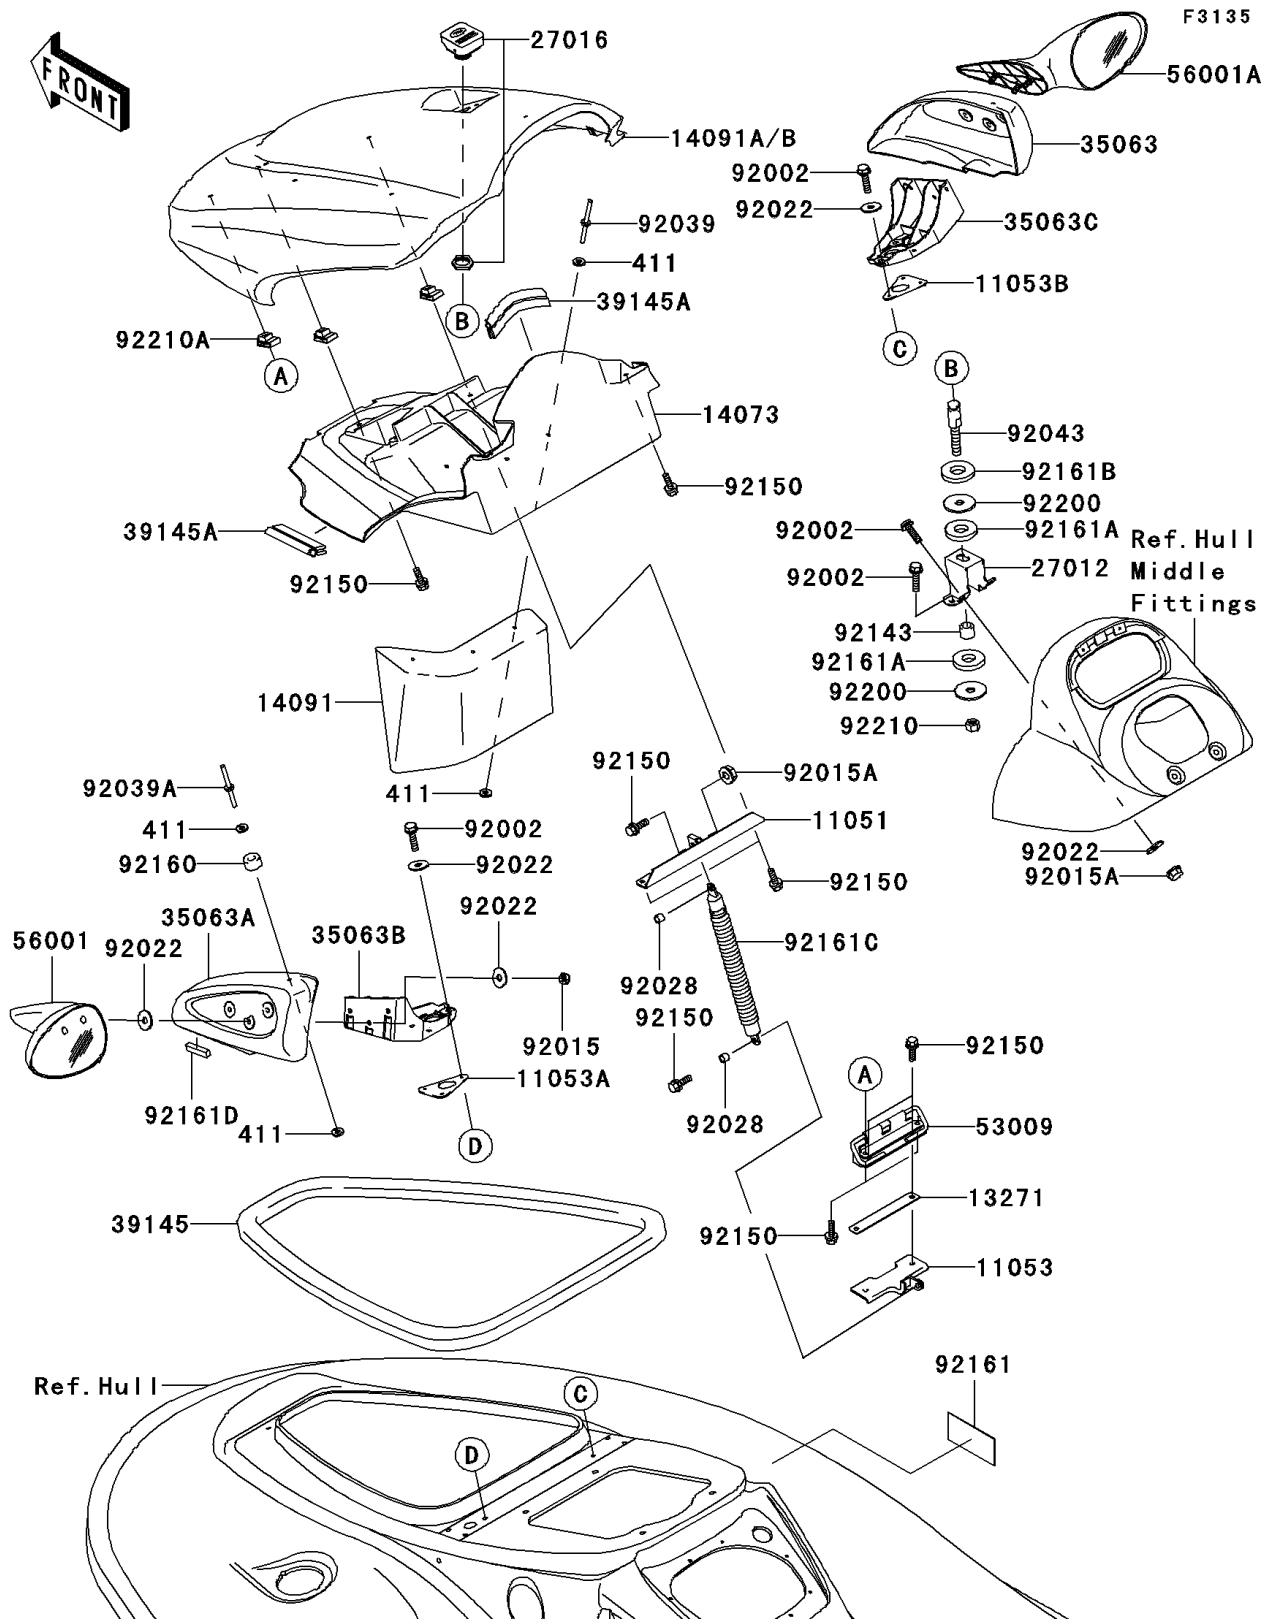

# 2005 STX-15F PARTS DIAGRAM

## Hull Front Fittings

### Hull Front Fittings

ITEM NAME	PART NUMBER	QUANTITY
BRACKET (Ref # 11051)	11051-3766	1
BRACKET (Ref # 11053)	11053-3752	1
BRACKET,LH (Ref # 11053A)	11053-3777	1
BRACKET,RH (Ref # 11053B)	11053-3778	1
PLATE (Ref # 13271)	13271-3897	1
DUCT,HATCH,INNER (Ref # 14073)	14073-3800	1
COVER,FRONT DUCT (Ref # 14091)	14091-3722	1
COVER,HATCH,C.P.RED (Ref # 14091A)	14091-3757-V9	1
COVER,HATCH,C.T.BLUE (Ref # 14091B)	14091-3757-386	1
HOOK (Ref # 27012)	27012-3855	1
LOCK-ASSY (Ref # 27016)	27016-3757	1
STAY,MIRROR,RH,F.BLACK (Ref # 35063)	35063-3709-6Z	1
STAY,MIRROR,LH,F.BLACK (Ref # 35063A)	35063-3710-6Z	1
STAY,MIRROR,LH (Ref # 35063B)	35063-3713	1
STAY,MIRROR,RH (Ref # 35063C)	35063-3714	1
TRIM-SEAL,L=1380 (Ref # 39145)	39145-3773	1
TRIM-SEAL,L=260 (Ref # 39145A)	39145-3789	3
HINGE,HATCH COVER (Ref # 53009)	53009-3725	1
MIRROR-ASSY,LH,F.S.BLACK (Ref # 56001)	56001-3721-8J	1
MIRROR-ASSY,RH,F.S.BLACK (Ref # 56001A)	56001-3722-8J	1
BOLT,6X25 (Ref # 92002)	92002-3714	10
NUT,LOCK,6MM (Ref # 92015)	92015-3766	6
NUT,6MM (Ref # 92015A)	92015-3767	5
WASHER,6.5X20X1.5 (Ref # 92022)	92022-3710	22
BUSHING (Ref # 92028)	92028-3765	2
RIVET (Ref # 92039)	92039-3714	3
RIVET (Ref # 92039A)	92039-3747	2
PIN (Ref # 92043)	92043-3757	1
COLLAR,8.2X14X11.2 (Ref # 92143)	92143-3724	1

### Hull Front Fittings

ITEM NAME	PART NUMBER	QUANTITY
BOLT,6X18 (Ref # 92150)	92150-3729	11
DAMPER (Ref # 92160)	92160-3738	2
DAMPER (Ref # 92161)	92161-3728	1
DAMPER (Ref # 92161A)	92161-3739	2
DAMPER (Ref # 92161B)	92161-3747	1
DAMPER,HATCH (Ref # 92161C)	92161-3753	1
DAMPER (Ref # 92161D)	92161-3754	2
WASHER,8.5X32X2 (Ref # 92200)	92200-3786	2
NUT,LOCK,8MM (Ref # 92210)	92210-3742	1
NUT,6MM (Ref # 92210A)	92210-3768	7
WASHER-PLAIN,5MM (Ref # 411)	411S0500	10