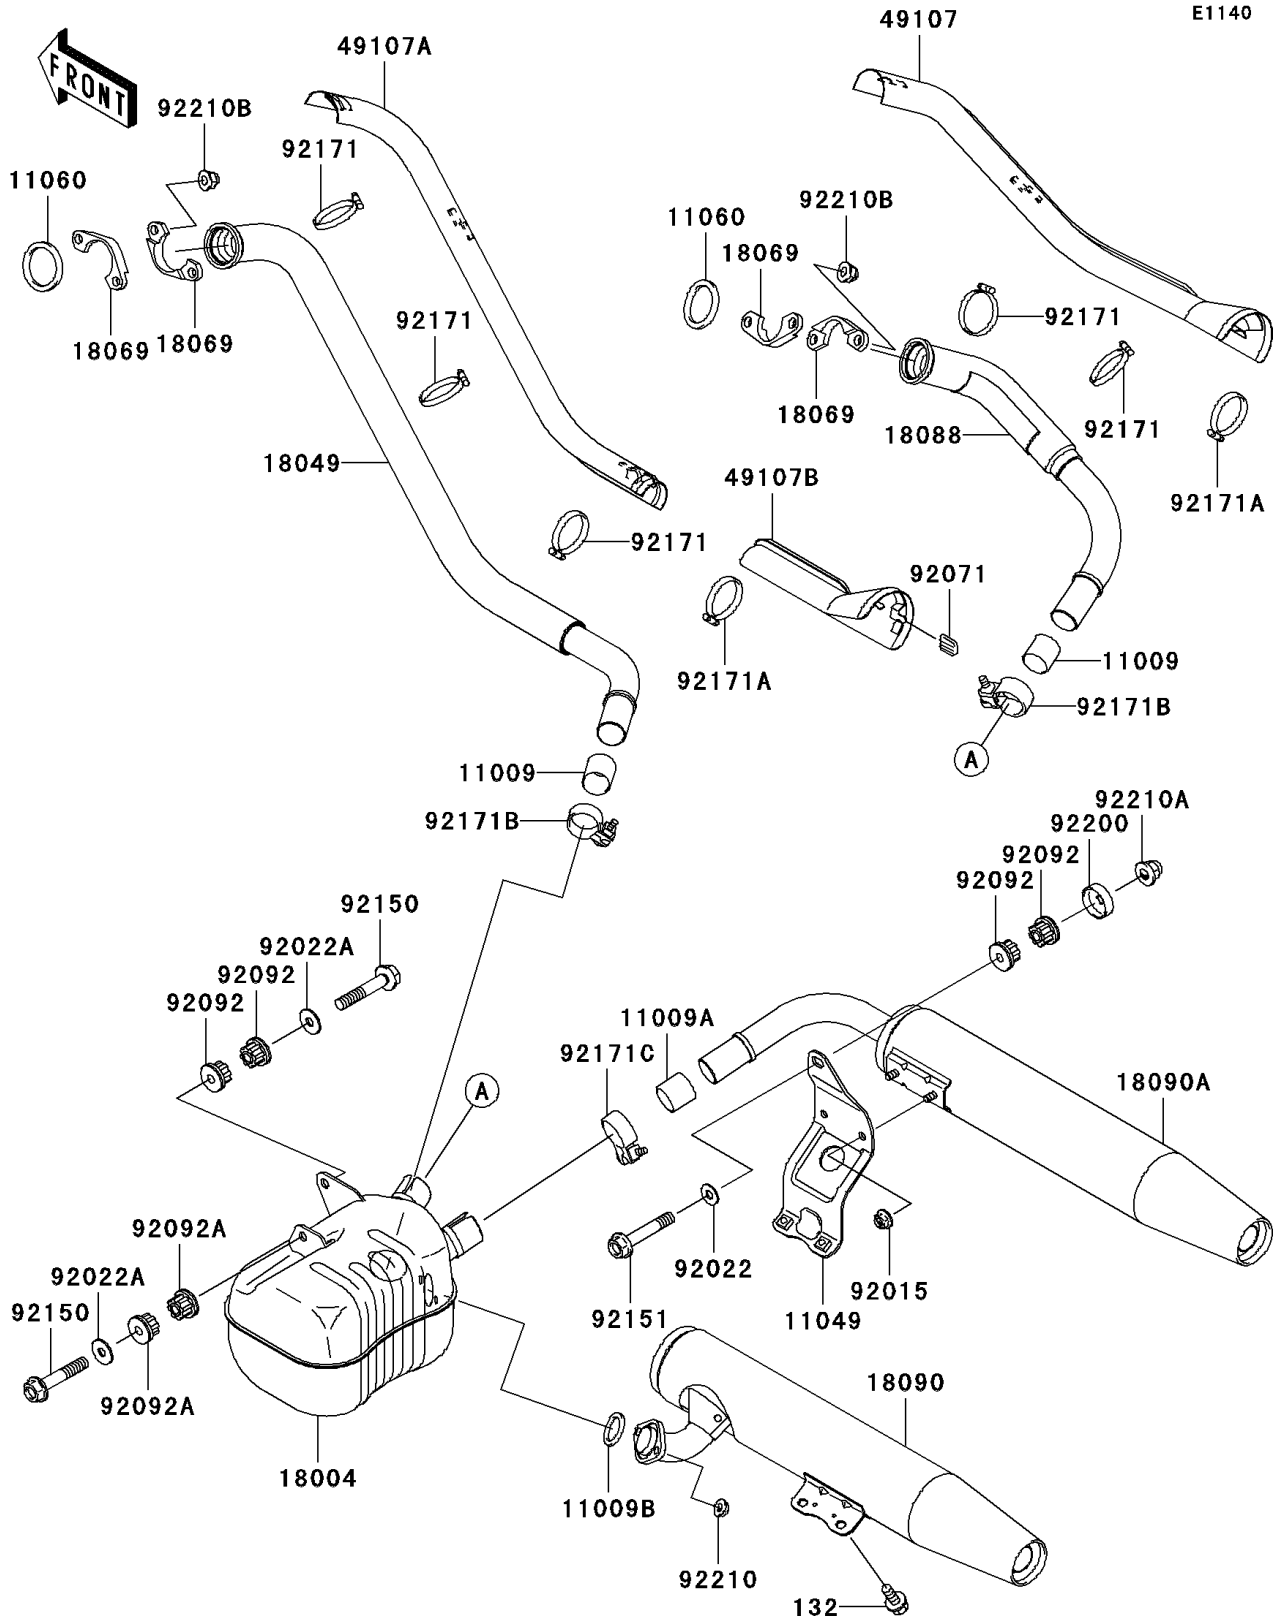

2005 Vulcan 1500 Classic PARTS DIAGRAM

Muffler(s)

2005 Vulcan 1500 Classic PARTS LIST

Muffler(s)

ITEM NAME	PART NUMBER	QUANTITY
BOLT-FLANGED-SMALL (Ref # 132)	132E0814	2
GASKET,EXHAUST PIPE CONNECTING (Ref # 11009)	11009-1667	2
GASKET,MUFFLER CONNECTING (Ref # 11009A)	11009-1865	1
GASKET,EXHAUST HOLDER (Ref # 11009B)	11009-1894	1
BRACKET,MUFFLER (Ref # 11049)	11049-1540	1
GASKET,EXHAUST PIPE (Ref # 11060)	11060-1119	2
CHAMBER-PREMUFLER (Ref # 18004)	18004-1095	1
PIPE-EXHAUST,FR (Ref # 18049)	18049-1906	1
HOLDER-EXHAUST PIPE (Ref # 18069)	18069-1161	4
PIPE-EXHAUST,RR (Ref # 18088)	18088-1100	1
BODY-COMP-MUFFLER,FR (Ref # 18090)	18090-1826	1
BODY-COMP-MUFFLER,RR (Ref # 18090A)	18090-1827	1
COVER-EXHAUST PIPE,RR (Ref # 49107)	49107-0012	1
COVER-EXHAUST PIPE,FRONT (Ref # 49107A)	49107-0015	1
COVER-EXHAUST PIPE,FR,REAR (Ref # 49107B)	49107-1193	1
NUT,8MM (Ref # 92015)	92015-1936	2
WASHER,10.5X26X2.3 (Ref # 92022)	92022-044	1
WASHER,10.5X30X2.3,BLACK (Ref # 92022A)	92022-1302	2
GROMMET (Ref # 92071)	92071-1226	2
BUSHING-RUBBER,MUFFLER (Ref # 92092)	92092-1013	4
BUSHING-RUBBER (Ref # 92092A)	92092-1081	2
BOLT,10X55 (Ref # 92150)	92150-1749	2
BOLT,FLANGED,10X57 (Ref # 92151)	92151-1332	1
CLAMP (Ref # 92171)	92171-0058	5
CLAMP (Ref # 92171A)	92171-0059	2
CLAMP,CHAMBER-EX PIPE (Ref # 92171B)	92171-0061	2
CLAMP,CHAMBER-MUFFLER (Ref # 92171C)	92171-0062	1
WASHER,10.5X36X2 (Ref # 92200)	92200-1664	1
NUT,8MM (Ref # 92210)	92210-0076	2

2005 Vulcan 1500 Classic PARTS LIST

Muffler(s)

ITEM NAME	PART NUMBER	QUANTITY
NUT,CAP,10MM (Ref # 92210A)	92210-1121	1
NUT,CAP,8MM (Ref # 92210B)	92210-1132	4