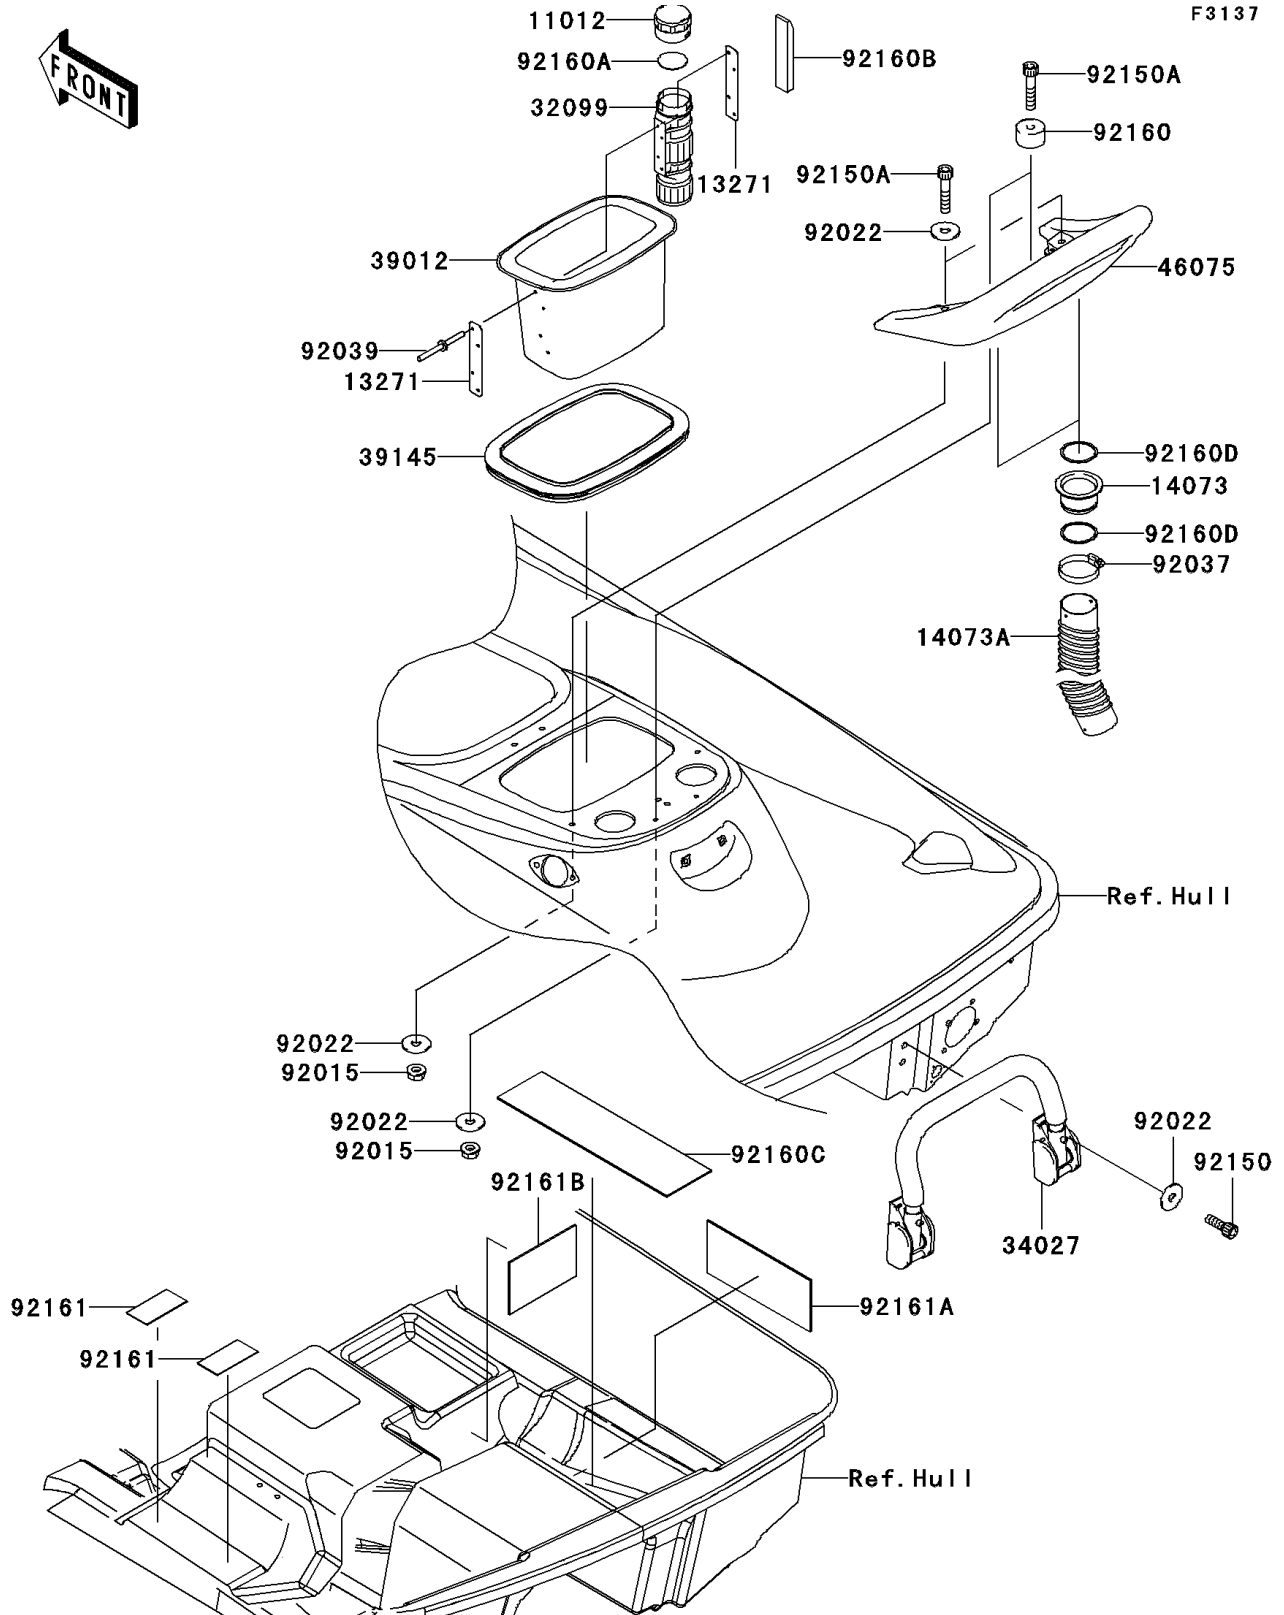

2004 STX-15F PARTS DIAGRAM

Hull Rear Fittings

2004 STX-15F PARTS LIST

Hull Rear Fittings

ITEM NAME	PART NUMBER	QUANTITY
CAP,FIRE EXTINGUISHER (Ref # 11012)	11012-3766	1
PLATE,FIRE EXTINGUISHER (Ref # 13271)	13271-3775	2
DUCT (Ref # 14073)	14073-3798	2
DUCT (Ref # 14073A)	14073-3799	2
CASE,FIRE EXTINGUISHER (Ref # 32099)	32099-3769	1
STEP-ASSY (Ref # 34027)	34027-3707	1
CASE-STORAGE,RR (Ref # 39012)	39012-3727	1
TRIM-SEAL,REAR STORAGE CASE (Ref # 39145)	39145-3783	1
GRIP,RR,F.BLACK (Ref # 46075)	46075-3755-6Z	1
NUT,6MM (Ref # 92015)	92015-3767	4
WASHER,6.5X20X1.5 (Ref # 92022)	92022-3710	10
CLAMP (Ref # 92037)	92037-3738	2
RIVET (Ref # 92039)	92039-3783	4
BOLT,SOCKET,6X18 (Ref # 92150)	92150-3775	4
BOLT,SOCKET,6X30 (Ref # 92150A)	92150-3822	4
DAMPER (Ref # 92160)	92160-3738	2
DAMPER (Ref # 92160A)	92160-3814	1
DAMPER (Ref # 92160B)	92160-3821	1
DAMPER (Ref # 92160C)	92160-3839	1
DAMPER (Ref # 92160D)	92160-3910	4
DAMPER (Ref # 92161)	92161-3728	2
DAMPER (Ref # 92161A)	92161-3744	1
DAMPER (Ref # 92161B)	92161-3745	1