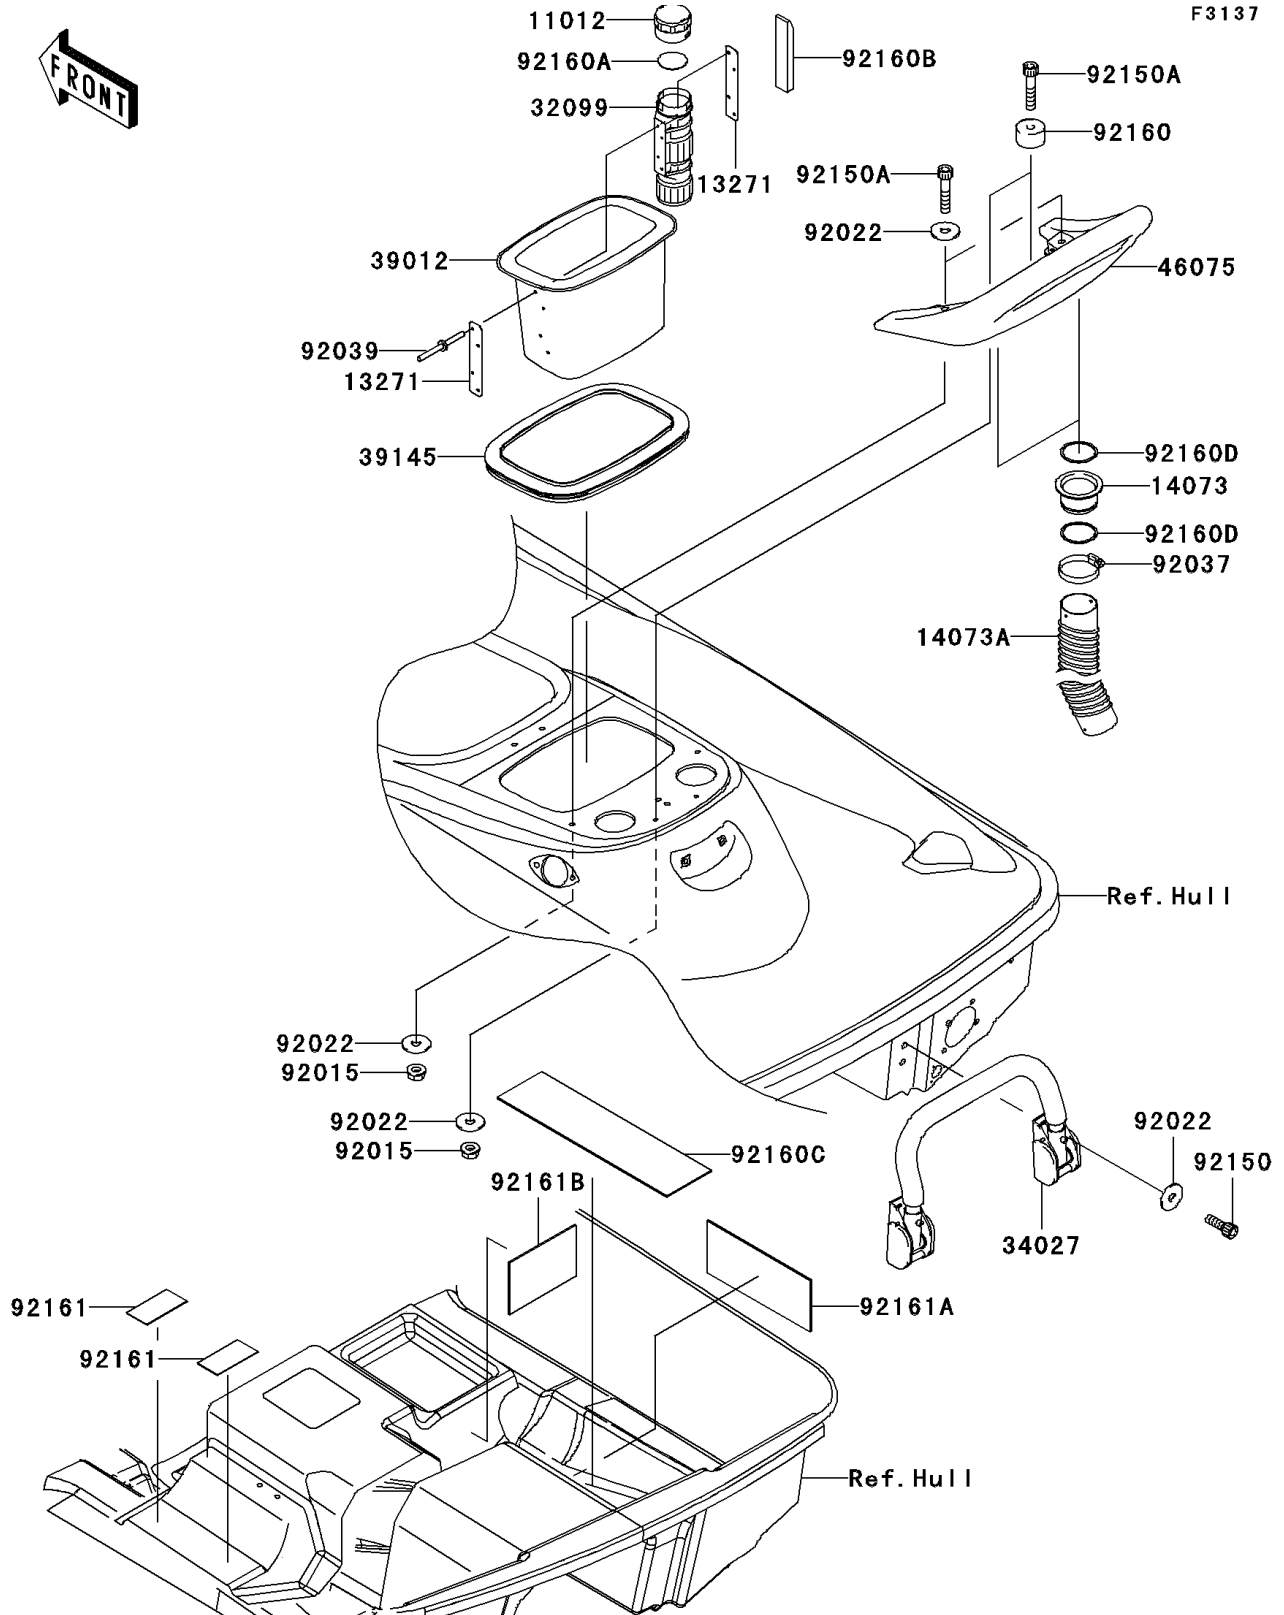

2005 STX-15F PARTS DIAGRAM

Hull Rear Fittings

2005 STX-15F PARTS LIST

Hull Rear Fittings

ITEM NAME	PART NUMBER	QUANTITY
CAP,FIRE EXTINGUISHER (Ref # 11012)	11012-3766	1
PLATE,FIRE EXTINGUISHER (Ref # 13271)	13271-3775	2
DUCT (Ref # 14073)	14073-3798	2
DUCT (Ref # 14073A)	14073-3799	2
CASE,FIRE EXTINGUISHER (Ref # 32099)	32099-3769	1
STEP-ASSY (Ref # 34027)	34027-3707	1
CASE-STORAGE,RR (Ref # 39012)	39012-3727	1
TRIM-SEAL,REAR STORAGE CASE (Ref # 39145)	39145-3783	1
GRIP,RR,F.BLACK (Ref # 46075)	46075-3755-6Z	1
NUT,6MM (Ref # 92015)	92015-3767	4
WASHER,6.5X20X1.5 (Ref # 92022)	92022-3710	10
CLAMP (Ref # 92037)	92037-3738	2
RIVET (Ref # 92039)	92039-3783	4
BOLT,SOCKET,6X18 (Ref # 92150)	92150-3775	4
BOLT,SOCKET,6X30 (Ref # 92150A)	92150-3822	4
DAMPER (Ref # 92160)	92160-3738	2
DAMPER (Ref # 92160A)	92160-3814	1
DAMPER (Ref # 92160B)	92160-3821	1
DAMPER (Ref # 92160C)	92160-3839	1
DAMPER (Ref # 92160D)	92160-3910	4
DAMPER (Ref # 92161)	92161-3728	2
DAMPER (Ref # 92161A)	92161-3744	1
DAMPER (Ref # 92161B)	92161-3745	1