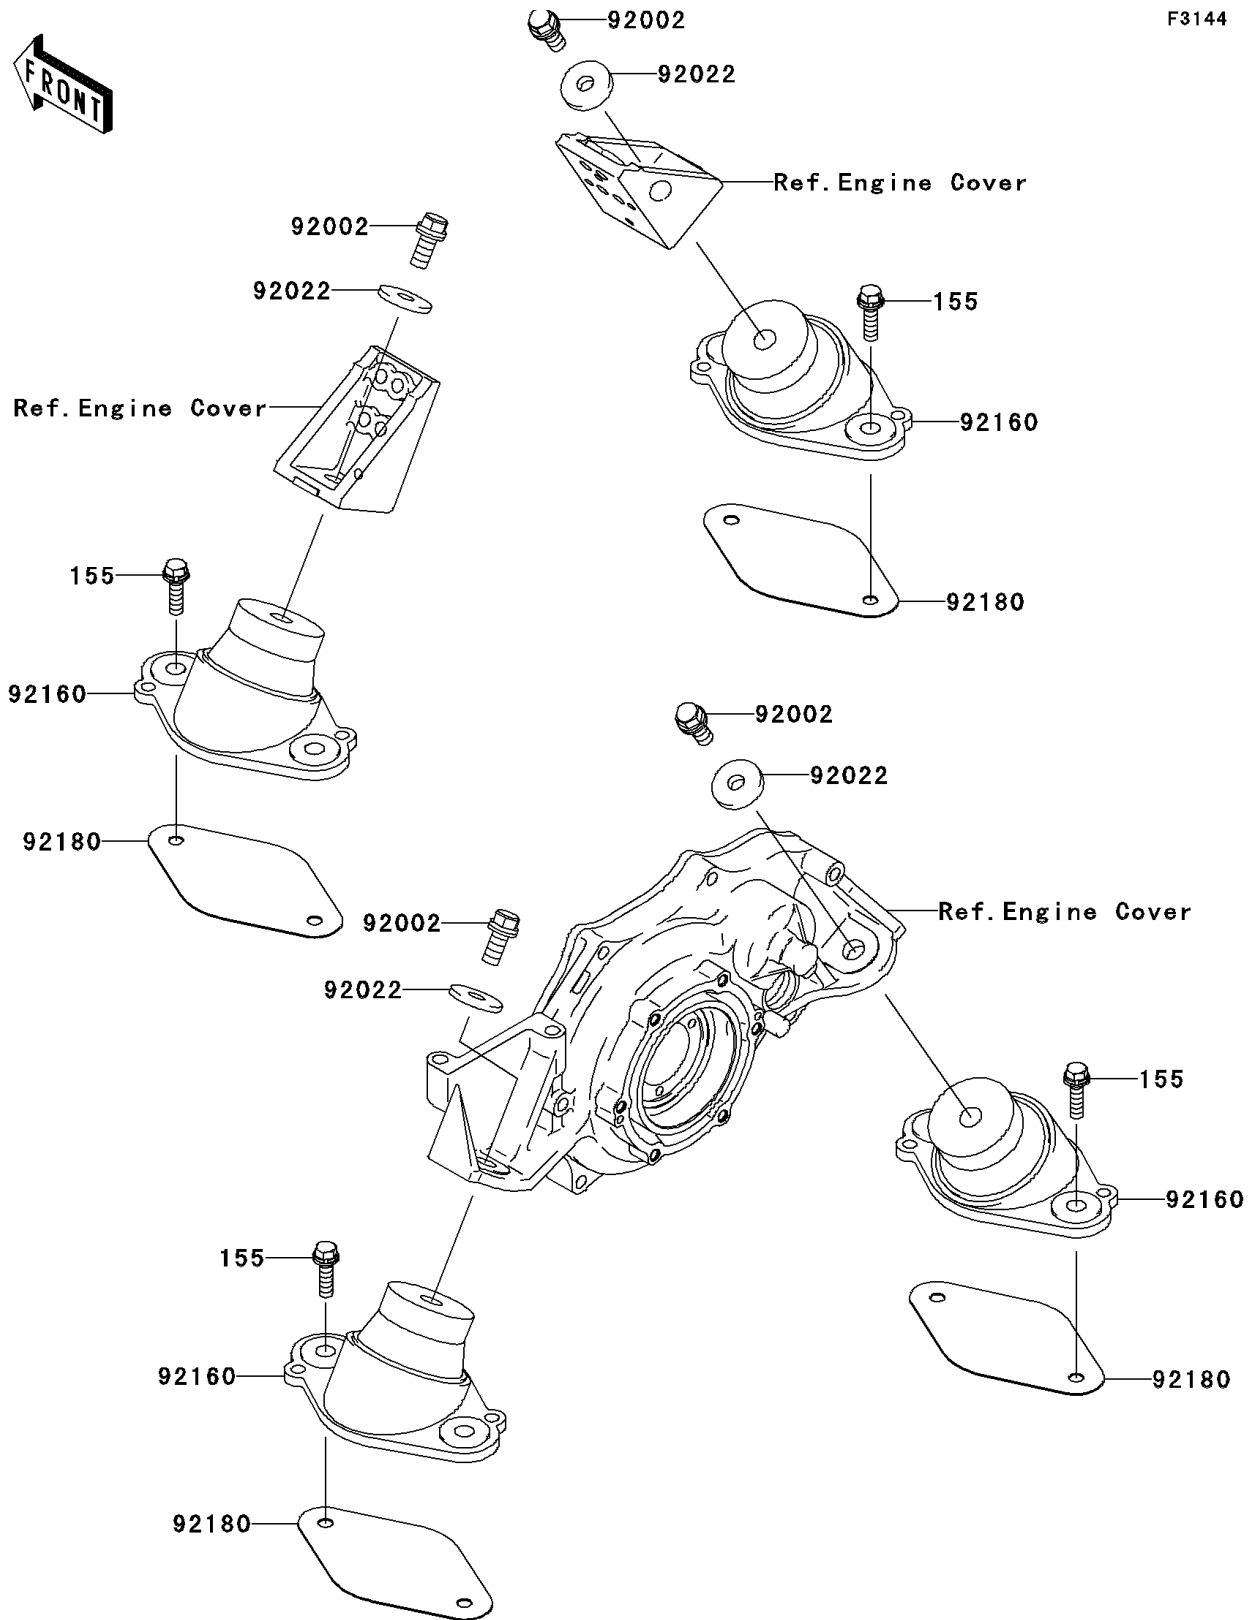

2004 STX-15F PARTS DIAGRAM

Engine Mount

F3144

2004 STX-15F PARTS LIST

Engine Mount

ITEM NAME	PART NUMBER	QUANTITY
BOLT,10X25 (Ref # 92002)	92002-3770	4
WASHER,32X10.5X4 (Ref # 92022)	92022-3023	4
DAMPER,ENGINE MOUNT (Ref # 92160)	92160-3838	4
SHIM,T=1.0 (Ref # 92180)	92180-3716	AR
BOLT-WSP-SMALL,8X30 (Ref # 155)	155R0830	8