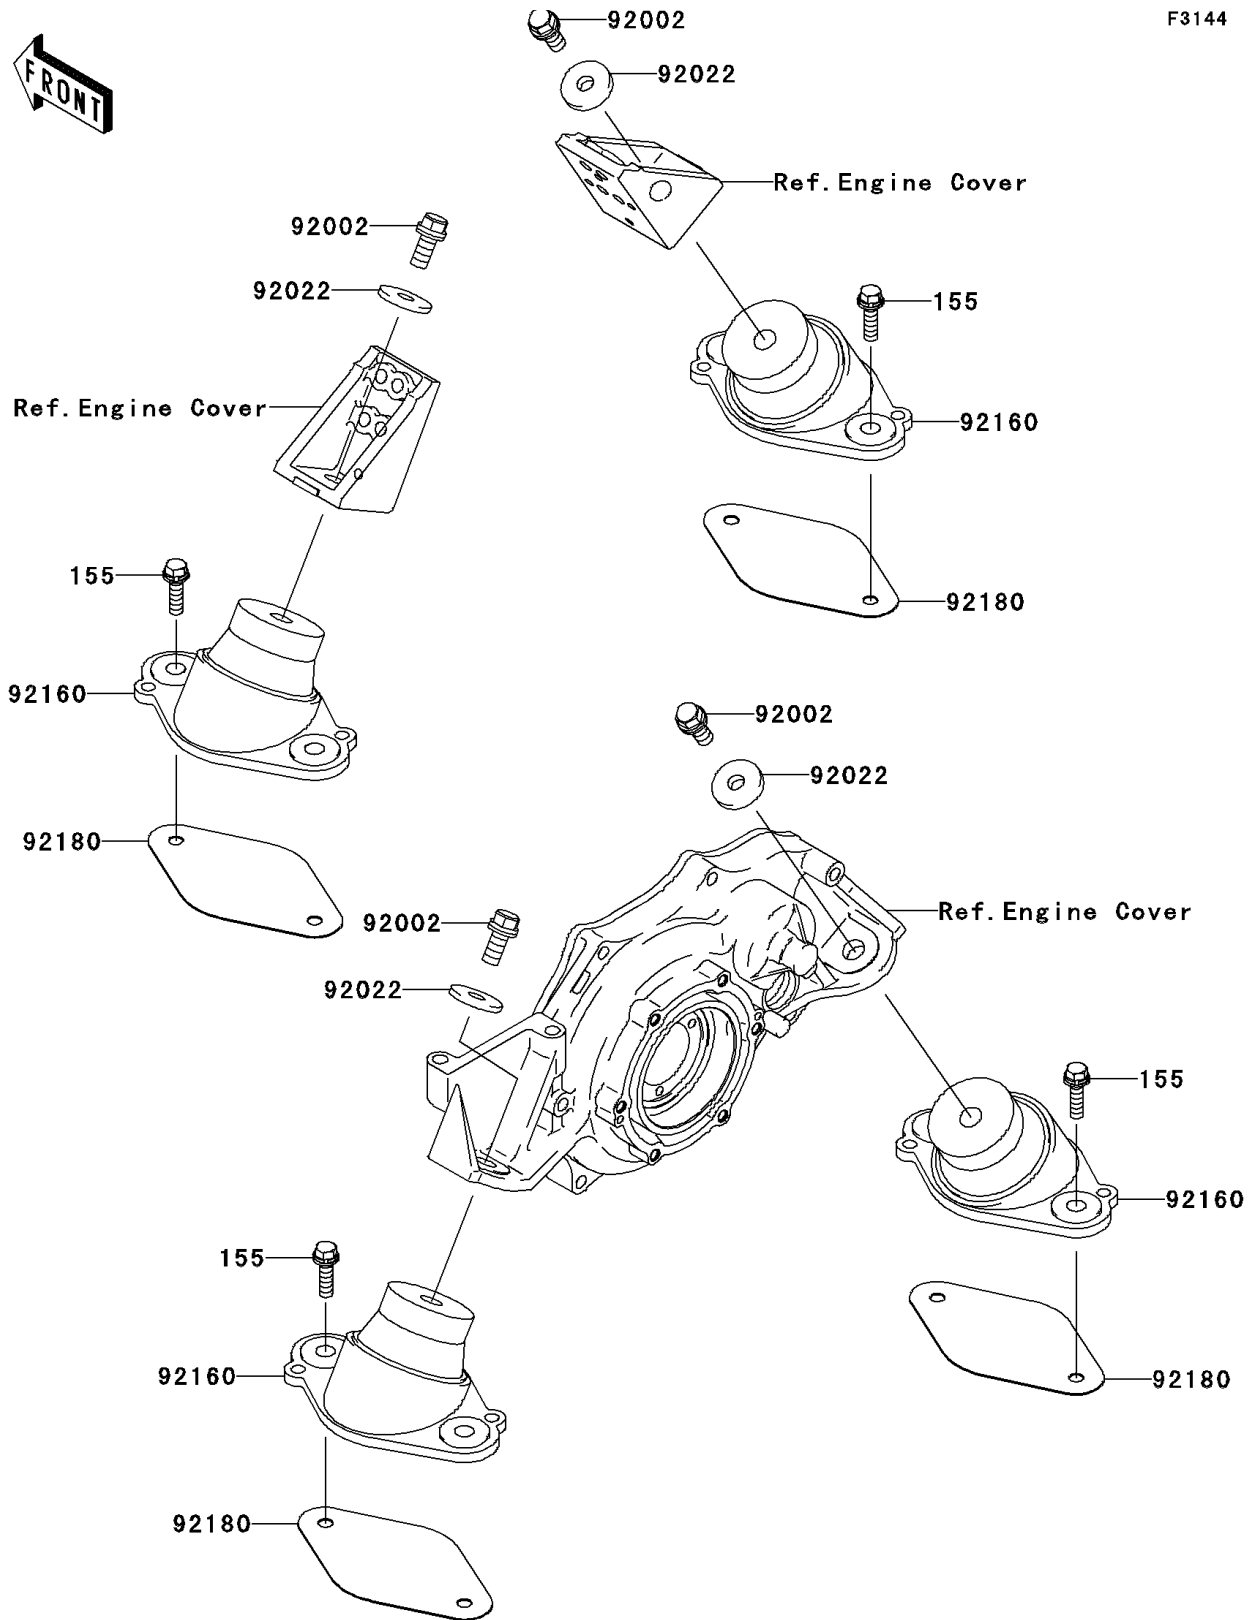

2005 STX-15F PARTS DIAGRAM

Engine Mount

F3144

2005 STX-15F PARTS LIST

Engine Mount

ITEM NAME	PART NUMBER	QUANTITY
BOLT,10X25 (Ref # 92002)	92002-3770	4
WASHER,32X10.5X4 (Ref # 92022)	92022-3023	4
DAMPER,ENGINE MOUNT (Ref # 92160)	92160-3838	4
SHIM,T=1.0 (Ref # 92180)	92180-3716	AR
BOLT-WSP-SMALL,8X30 (Ref # 155)	155R0830	8