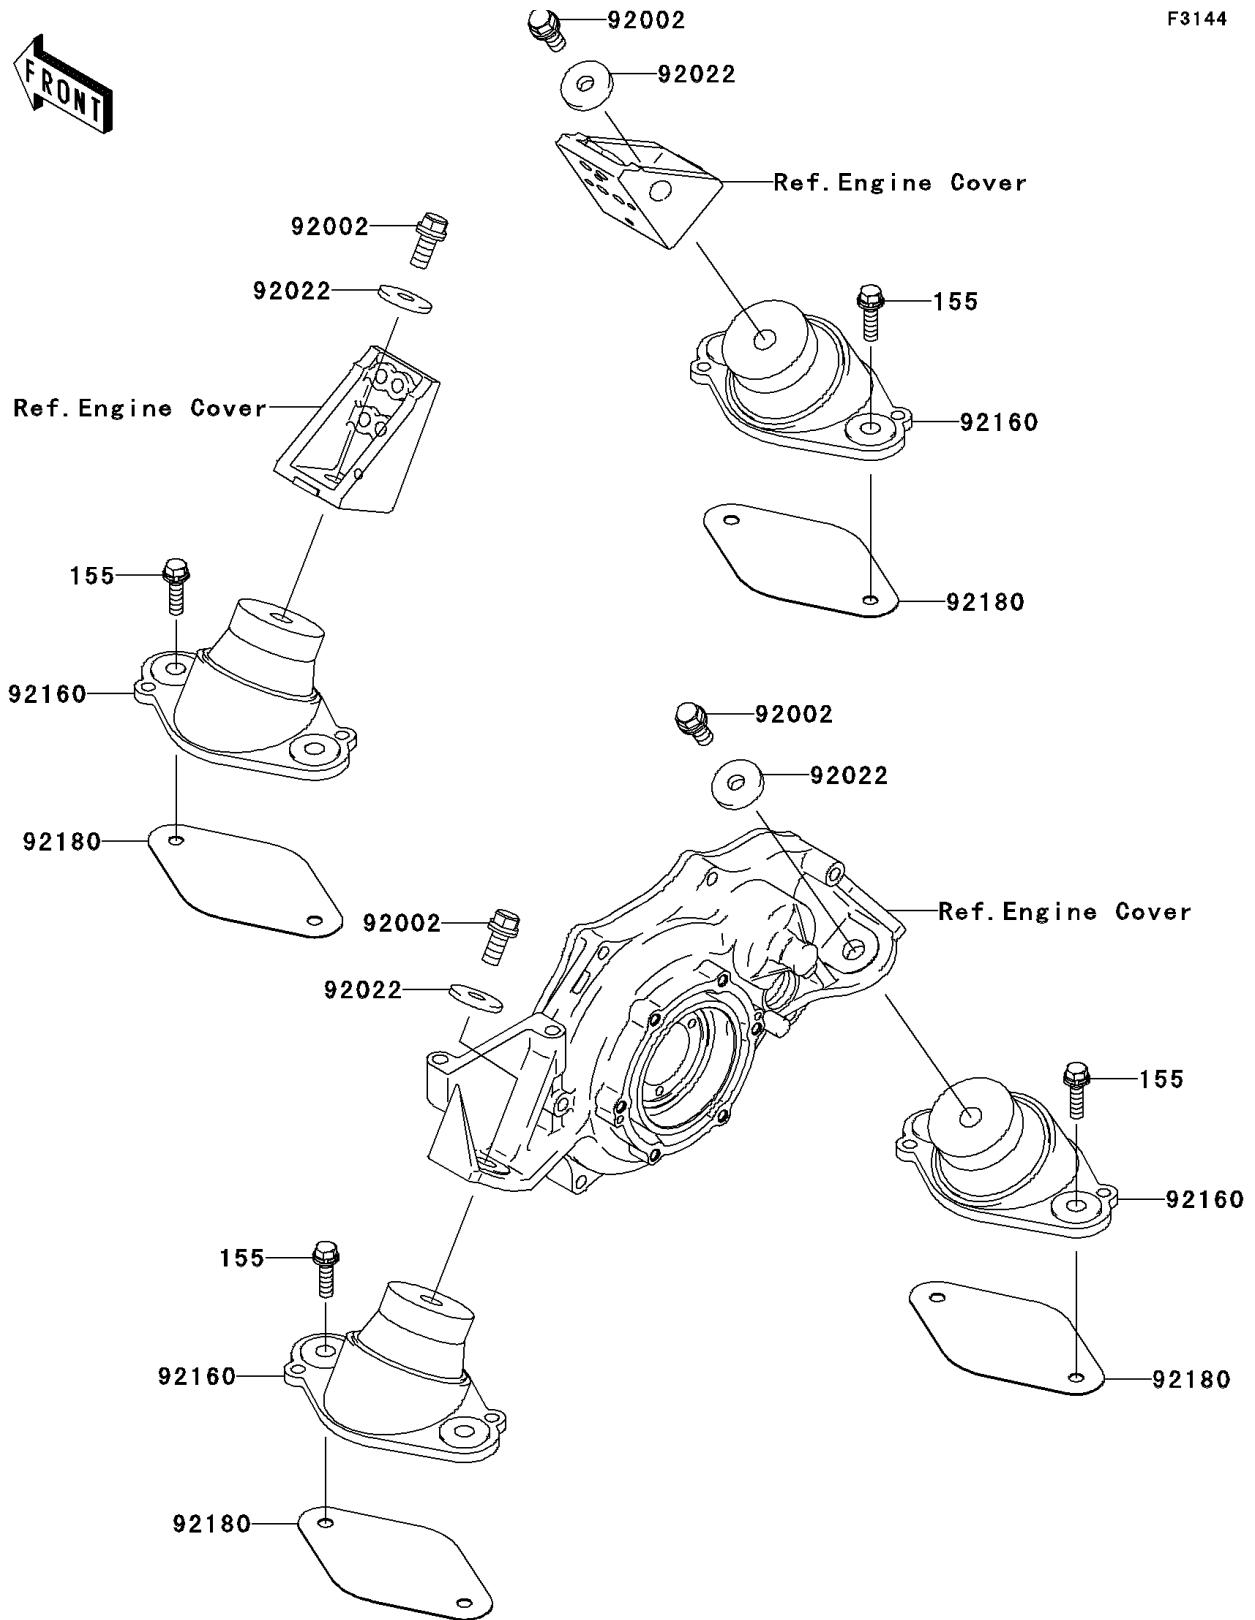

2005 STX-15F PARTS DIAGRAM

Engine Mount

F3144

2005 STX-15F PARTS LIST

Engine Mount

ITEM NAME	PART NUMBER	QUANTITY
BOLT,10X25 (Ref # 92002)	92002-3770	4
WASHER,32X10.5X4 (Ref # 92022)	92022-3023	4
DAMPER,ENGINE MOUNT (Ref # 92160)	92160-3838	4
SHIM,T=1.0 (Ref # 92180)	92180-3716	AR
BOLT-WSP-SMALL,8X30 (Ref # 155)	155R0830	8