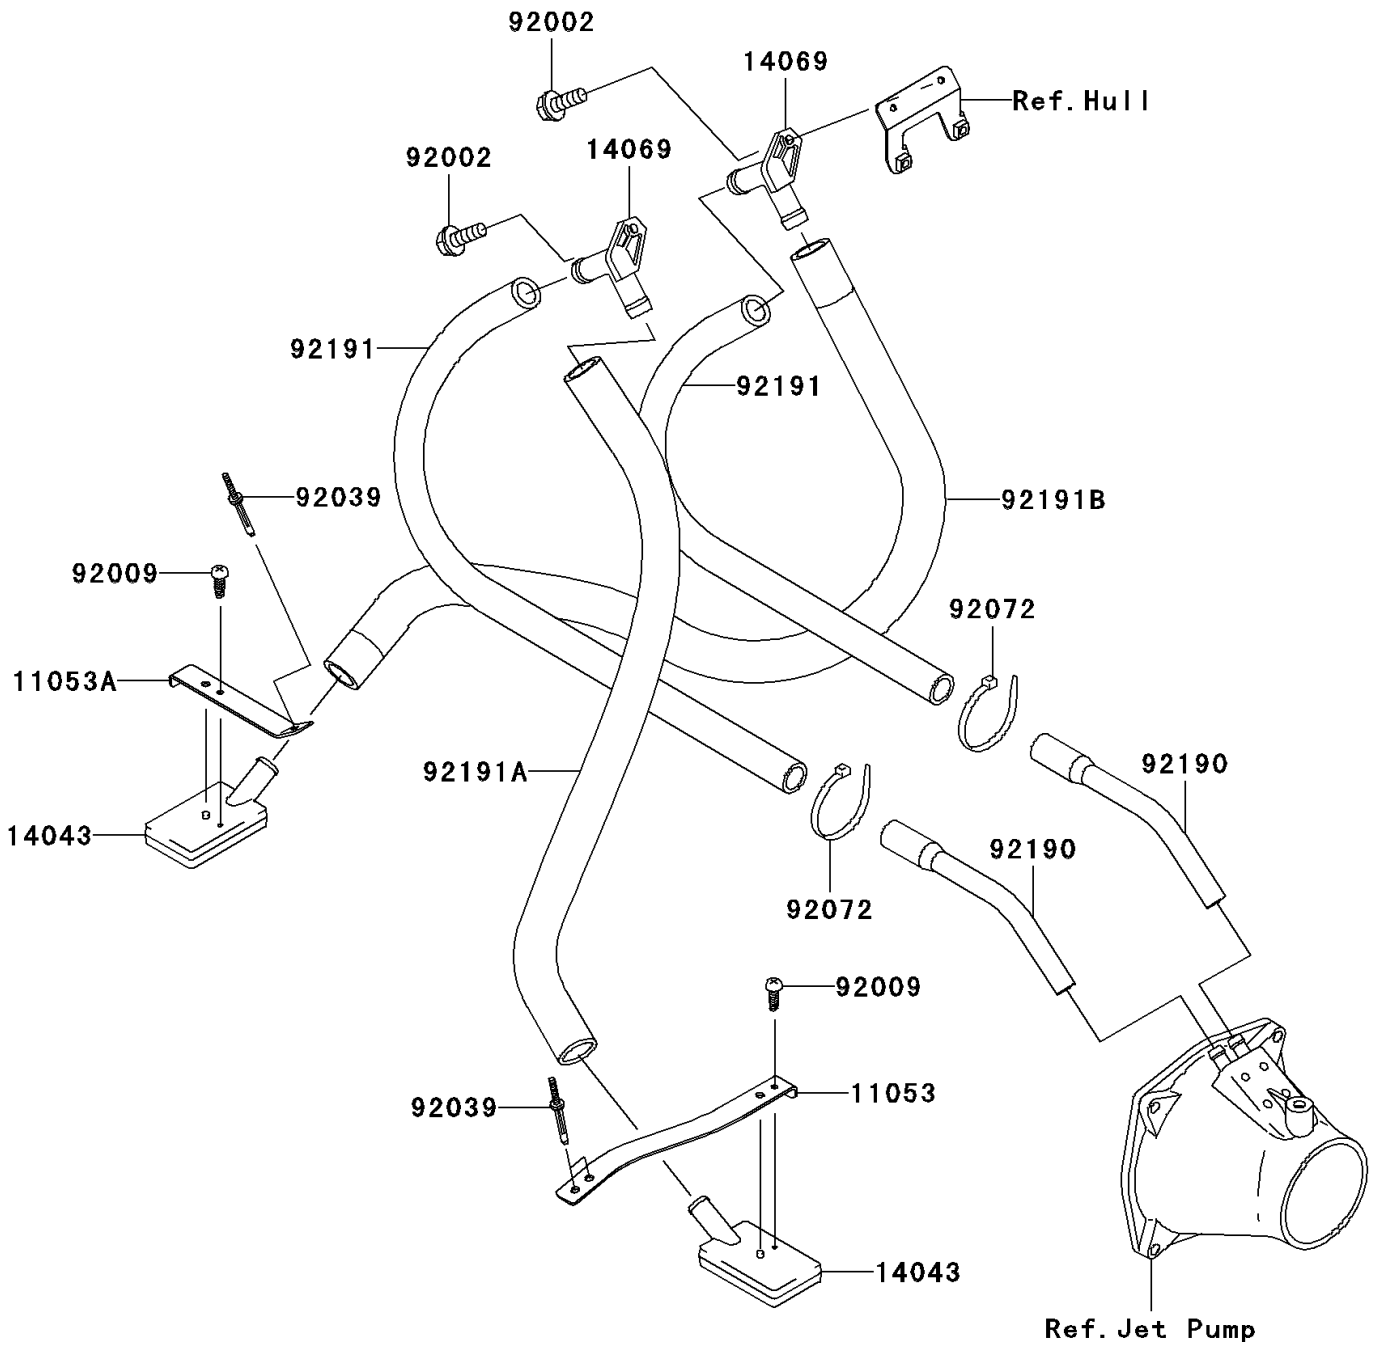

2005 STX-15F PARTS DIAGRAM

Bilge System

F3145

2005 STX-15F PARTS LIST

Bilge System

ITEM NAME	PART NUMBER	QUANTITY
BRACKET,RR,LH (Ref # 11053)	11053-3744	1
BRACKET,FR,CNT (Ref # 11053A)	11053-3745	1
FILTER (Ref # 14043)	14043-3711	2
BREATHER (Ref # 14069)	14069-3708	2
BOLT,6X16 (Ref # 92002)	92002-3728	2
SCREW,TAPPING,4X14 (Ref # 92009)	92009-3762	2
RIVET (Ref # 92039)	92039-3753	3
BAND,L=188 (Ref # 92072)	92072-1239	2
TUBE,HULL-NOZZLE (Ref # 92190)	92190-3971	2
TUBE,BREATHER-HULL (Ref # 92191)	92191-3988	2
TUBE,FILTER-BREATHER (Ref # 92191A)	92191-3989	1
TUBE,FILTER-BREATHER (Ref # 92191B)	92191-3990	1