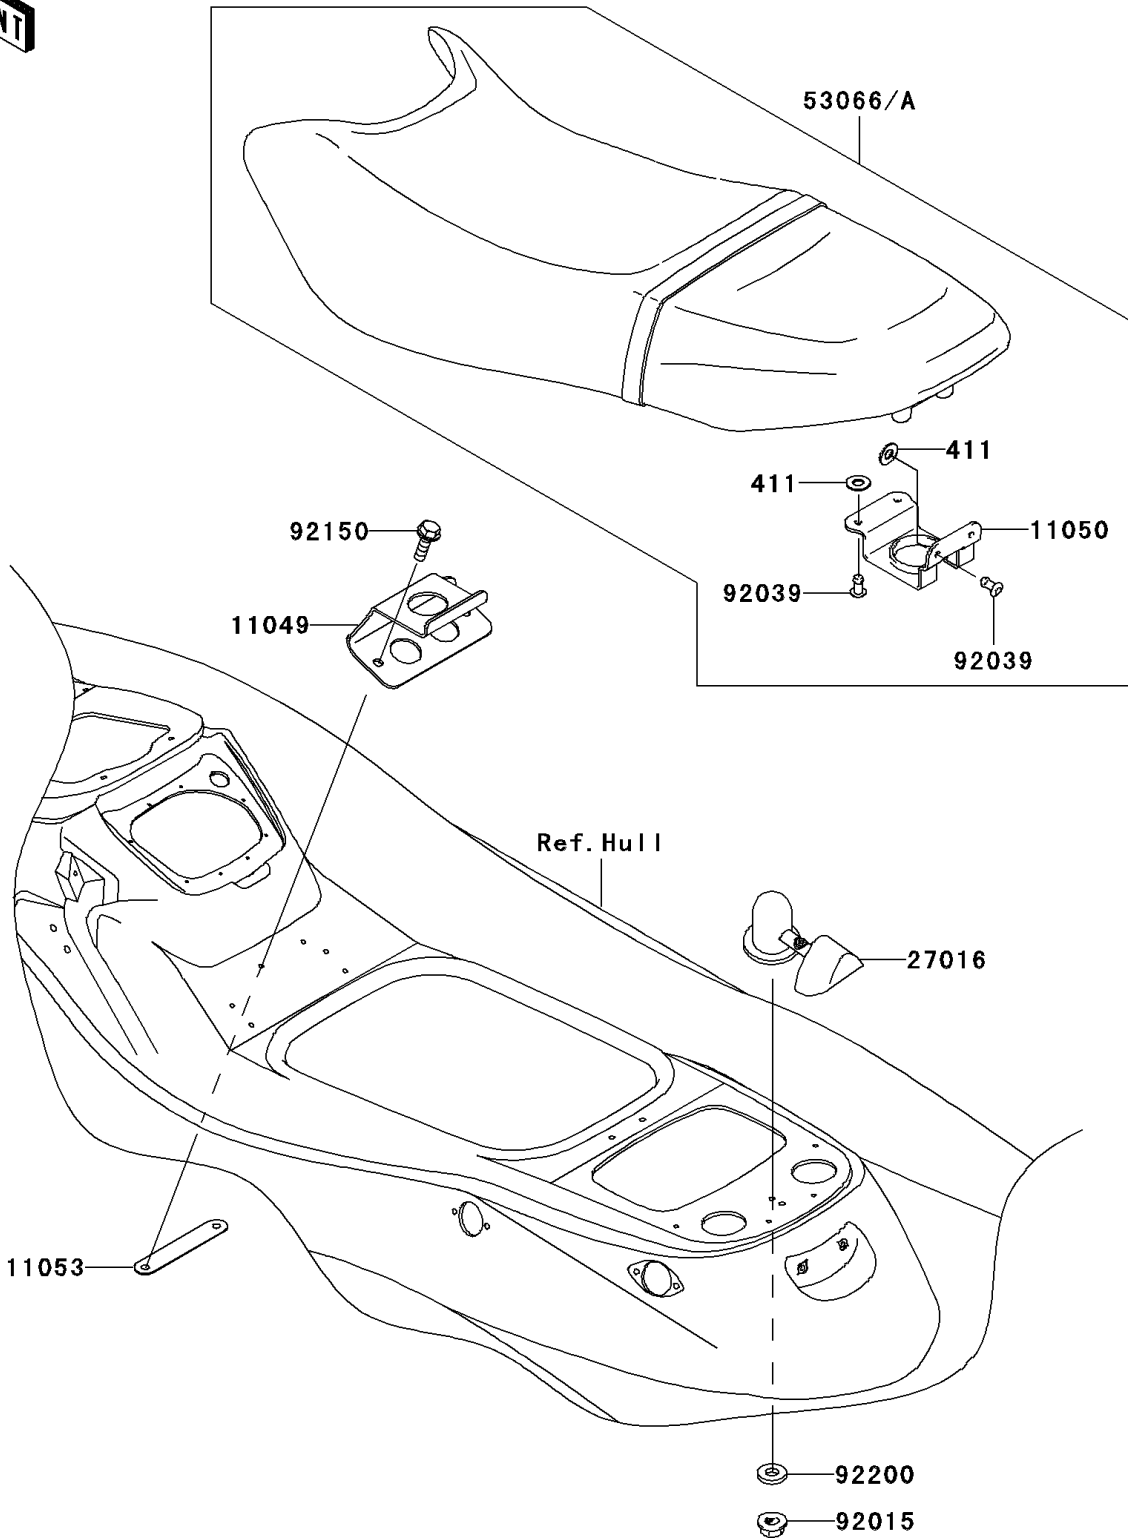

# 2004 STX-15F PARTS DIAGRAM

Seat

F3146

## 2004 STX-15F PARTS LIST

### Seat

ITEM NAME	PART NUMBER	QUANTITY
BRACKET,SEAT (Ref # 11049)	11049-3735	1
BRACKET,SEAT LOCK (Ref # 11050)	11050-3741	1
BRACKET (Ref # 11053)	11053-3785	1
LOCK-ASSY,SEAT,F.BLACK (Ref # 27016)	27016-3744-6Z	1
SEAT-ASSY,RED/WHITE (Ref # 53066)	53066-3705-330	1
NUT,FLANGED,8MM (Ref # 92015)	92015-3709	1
RIVET (Ref # 92039)	92039-3714	4
BOLT,6X18 (Ref # 92150)	92150-3729	2
WASHER,8.5X25X1.5 (Ref # 92200)	92200-3717	1
WASHER-PLAIN,5MM (Ref # 411)	411S0500	4