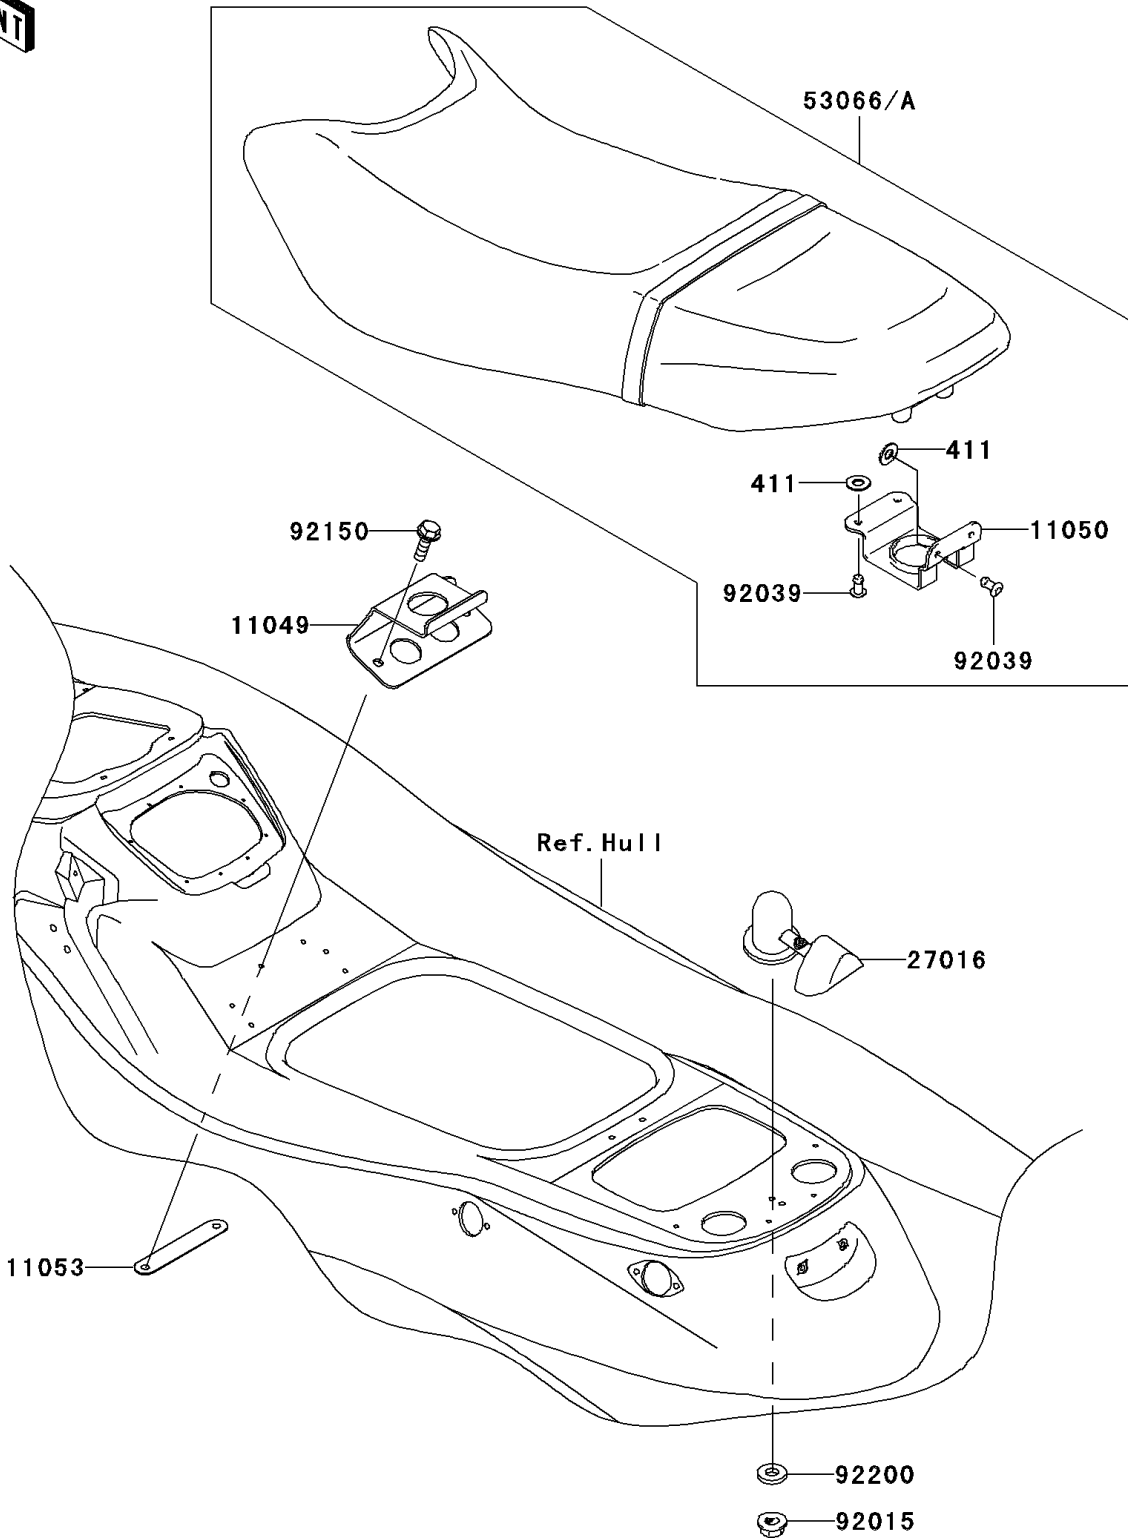

2005 STX-15F PARTS DIAGRAM

Seat

F3146

2005 STX-15F PARTS LIST

Seat

ITEM NAME	PART NUMBER	QUANTITY
BRACKET,SEAT (Ref # 11049)	11049-3735	1
BRACKET,SEAT LOCK (Ref # 11050)	11050-3741	1
BRACKET (Ref # 11053)	11053-3785	1
LOCK-ASSY,SEAT,F.BLACK (Ref # 27016)	27016-3744-6Z	1
SEAT-ASSY,RED/WHITE (Ref # 53066)	53066-3705-330	1
SEAT-ASSY,BLUE/WHITE (Ref # 53066A)	53066-3706-347	1
NUT,FLANGED,8MM (Ref # 92015)	92015-3709	1
RIVET (Ref # 92039)	92039-3714	4
BOLT,6X18 (Ref # 92150)	92150-3729	2
WASHER,8.5X25X1.5 (Ref # 92200)	92200-3717	1
WASHER-PLAIN,5MM (Ref # 411)	411S0500	4