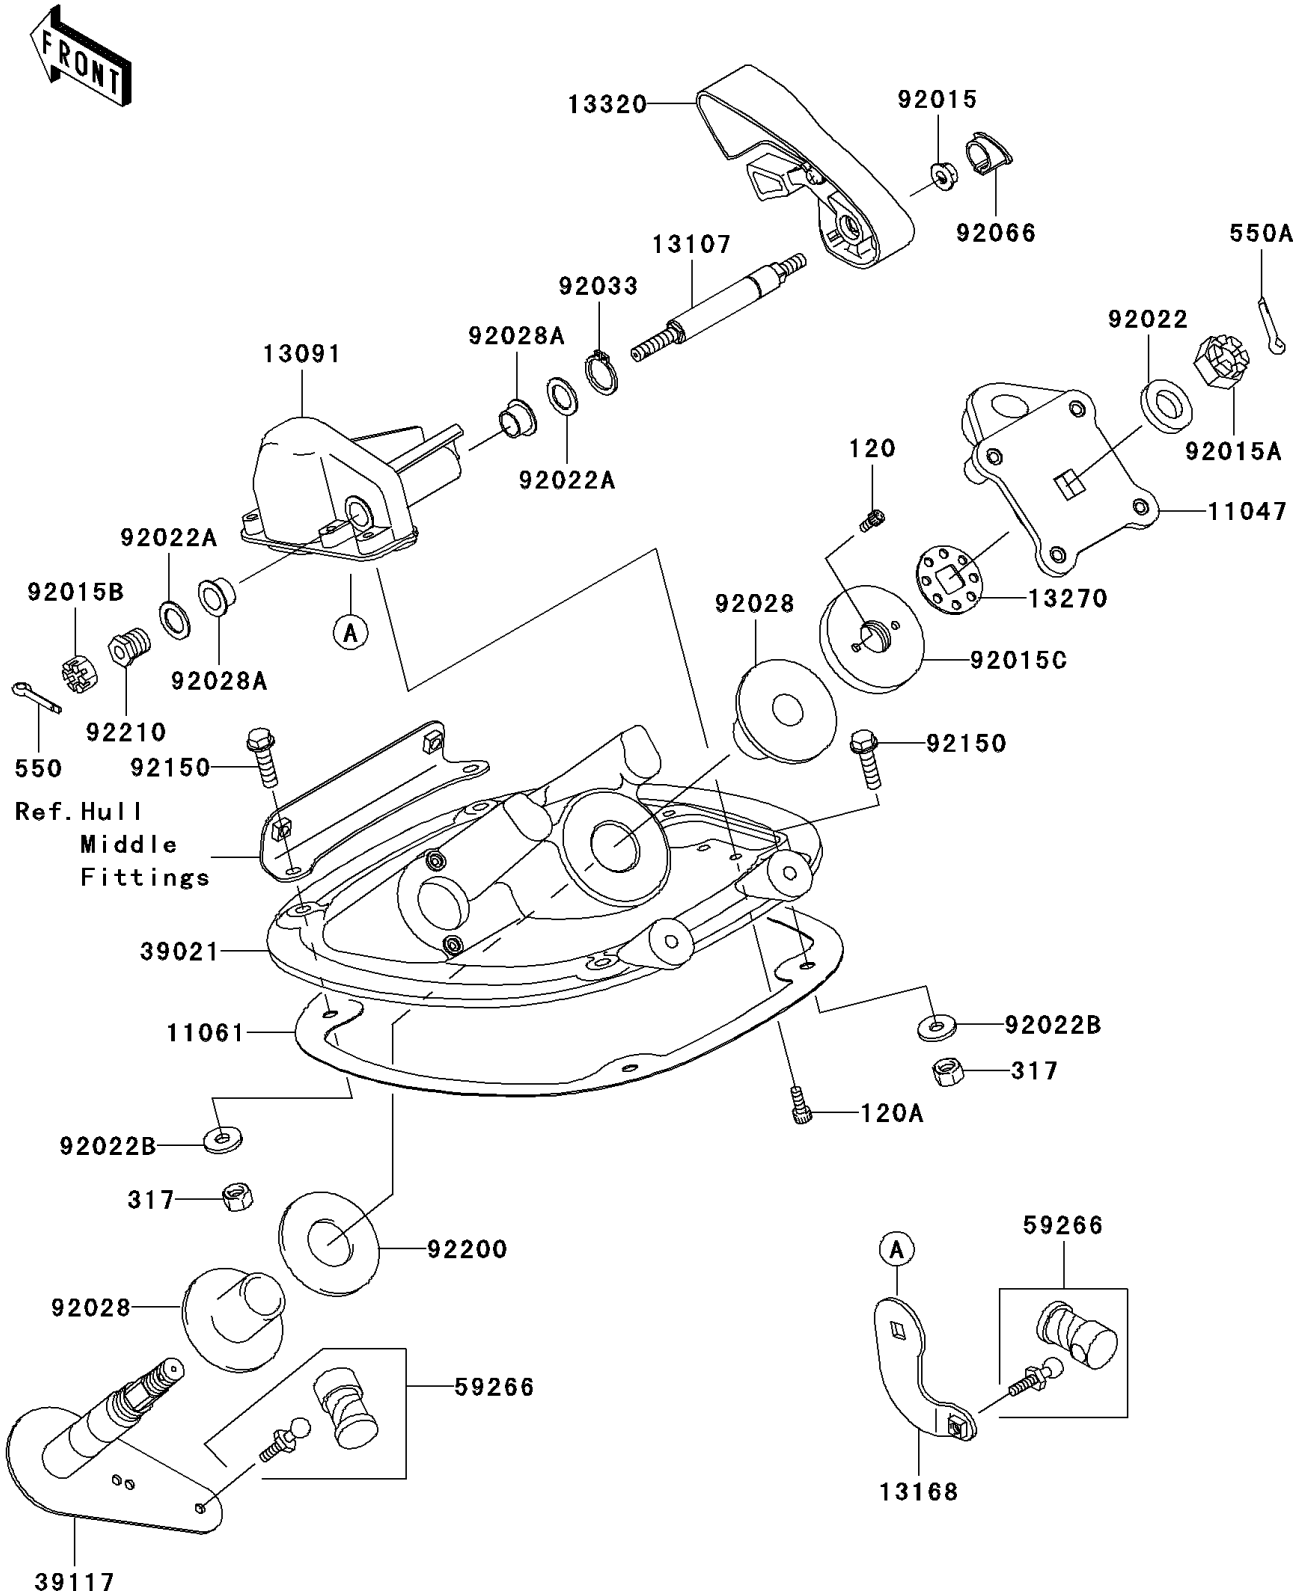

2004 STX-15F PARTS DIAGRAM

Handle Pole

F3171

2004 STX-15F PARTS LIST

Handle Pole

ITEM NAME	PART NUMBER	QUANTITY
BRACKET,HANDLE HOLDER (Ref # 11047)	11047-3759	1
GASKET,HANDLE POLE BRACKET (Ref # 11061)	11061-3735	1
HOLDER (Ref # 13091)	13091-3809	1
SHAFT (Ref # 13107)	13107-3751	1
LEVER,REVERSE (Ref # 13168)	13168-3750	1
PLATE,STEERING NUT (Ref # 13270)	13270-3808	1
LEVER-ASSY,REVERSE (Ref # 13320)	13320-3716	1
BRACKET-HANDLE POLE (Ref # 39021)	39021-3714	1
SHAFT-STRG (Ref # 39117)	39117-3713	1
JOINT-BALL (Ref # 59266)	59266-3707	2
NUT,FLANGED,8MM (Ref # 92015)	92015-3709	1
NUT,CASTLE,14MM (Ref # 92015A)	92015-3805	1
NUT,CASTLE,8MM (Ref # 92015B)	92015-3813	1
NUT,STEERING,20MM (Ref # 92015C)	92015-3854	1
WASHER,15X34X2.0 (Ref # 92022)	92022-3738	1
WASHER,15.5X24X1.5 (Ref # 92022A)	92022-3739	2
WASHER,8.4X23X2.5 (Ref # 92022B)	92022-3744	4
BUSHING,STEERING (Ref # 92028)	92028-3748	2
BUSHING (Ref # 92028A)	92028-3755	2
RING-SNAP,15MM (Ref # 92033)	92033-3710	1
PLUG,REVERSE LEVER (Ref # 92066)	92066-3761	1
BOLT,FLANGED,8X30 (Ref # 92150)	92150-3803	4
WASHER,32.5X70X2 (Ref # 92200)	92200-3718	1
NUT,8MM (Ref # 92210)	92210-3703	1
BOLT-SOCKET,5X10 (Ref # 120)	120R0510	2
BOLT-SOCKET (Ref # 120A)	120R0616	4
NUT-HEX-SMALL (Ref # 317)	317R0800	4
PIN-COTTER (Ref # 550)	550S2020	1
PIN-COTTER,3X35 (Ref # 550A)	550S3035	1