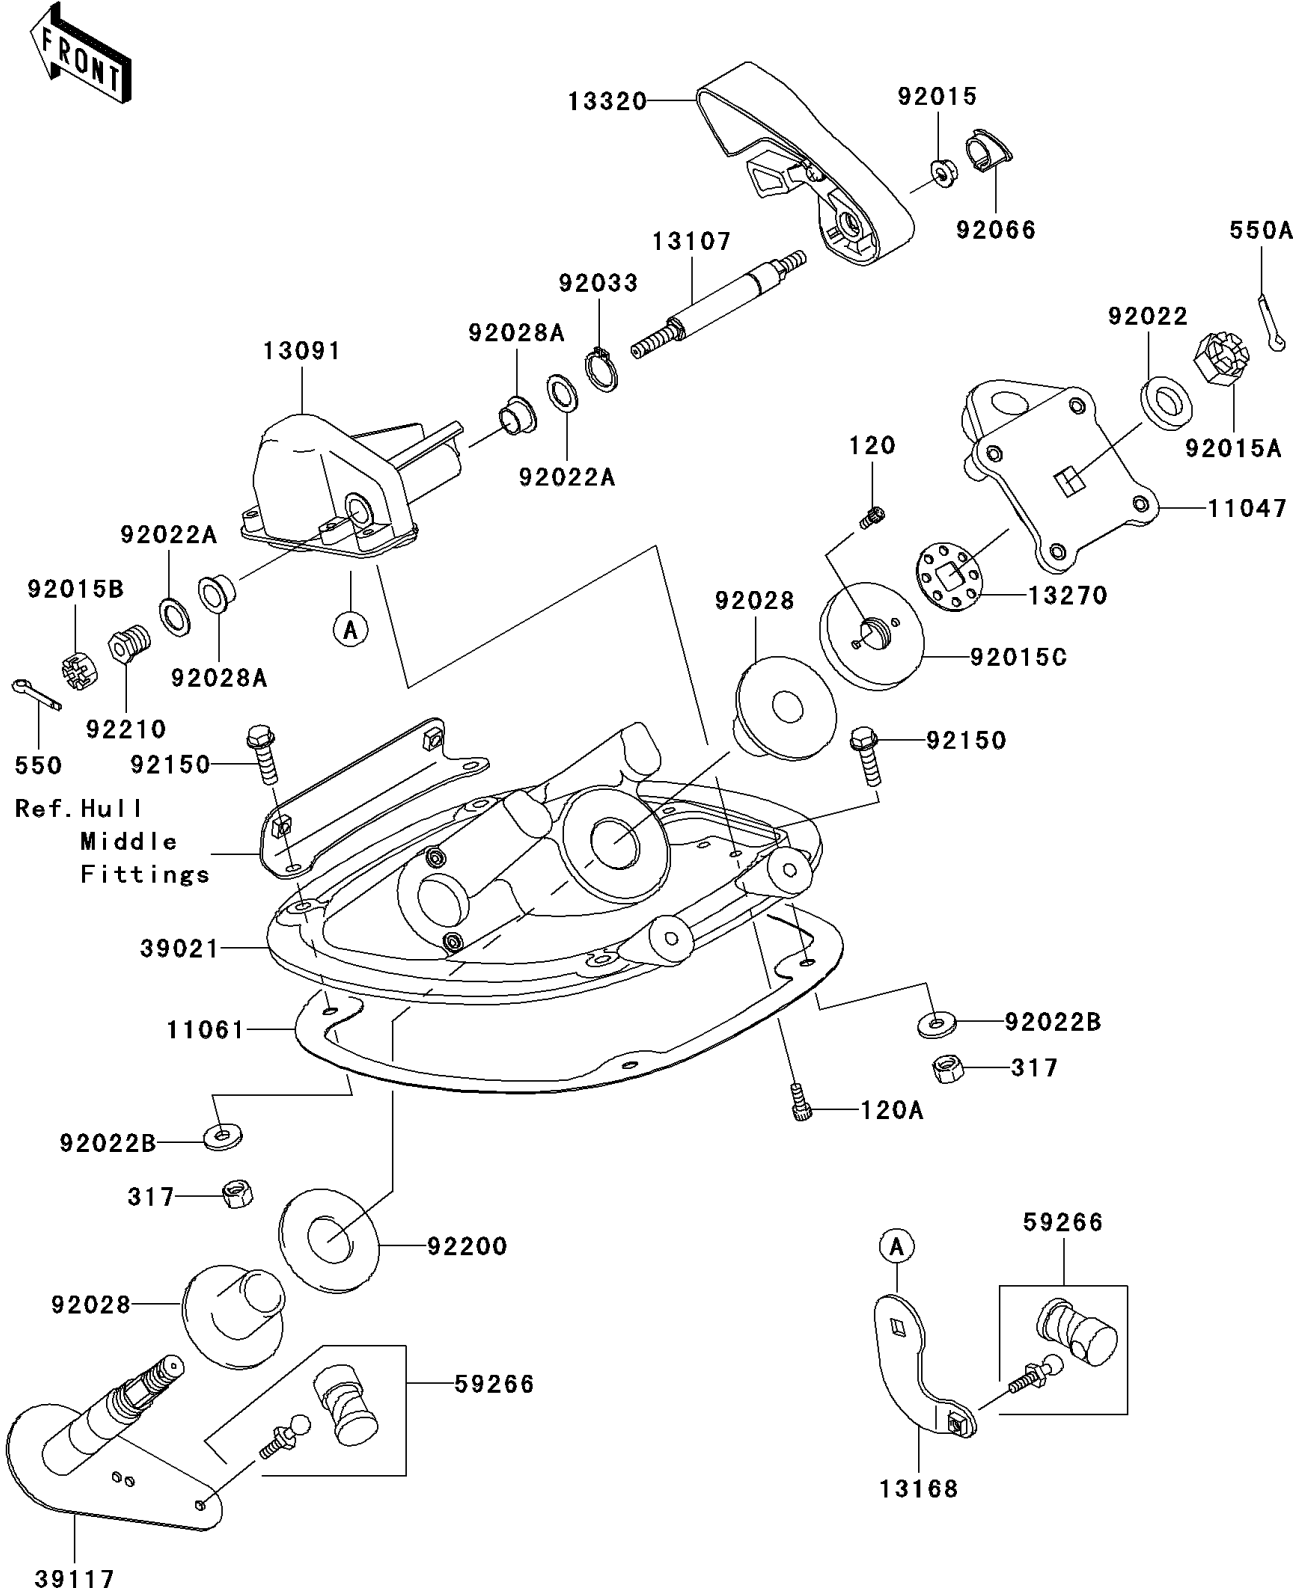

2005 STX-15F PARTS DIAGRAM

Handle Pole

F3171

2005 STX-15F PARTS LIST

Handle Pole

ITEM NAME	PART NUMBER	QUANTITY
BRACKET,HANDLE HOLDER (Ref # 11047)	11047-3759	1
GASKET,HANDLE POLE BRACKET (Ref # 11061)	11061-3735	1
HOLDER (Ref # 13091)	13091-3809	1
SHAFT (Ref # 13107)	13107-3751	1
LEVER,REVERSE (Ref # 13168)	13168-3750	1
PLATE,STEERING NUT (Ref # 13270)	13270-3808	1
LEVER-ASSY,REVERSE (Ref # 13320)	13320-3716	1
BRACKET-HANDLE POLE (Ref # 39021)	39021-3714	1
SHAFT-STRG (Ref # 39117)	39117-3713	1
JOINT-BALL (Ref # 59266)	59266-3707	2
NUT,FLANGED,8MM (Ref # 92015)	92015-3709	1
NUT,CASTLE,14MM (Ref # 92015A)	92015-3805	1
NUT,CASTLE,8MM (Ref # 92015B)	92015-3813	1
NUT,STEERING,20MM (Ref # 92015C)	92015-3854	1
WASHER,15X34X2.0 (Ref # 92022)	92022-3738	1
WASHER,15.5X24X1.5 (Ref # 92022A)	92022-3739	2
WASHER,8.4X23X2.5 (Ref # 92022B)	92022-3744	4
BUSHING,STEERING (Ref # 92028)	92028-3748	2
BUSHING (Ref # 92028A)	92028-3755	2
RING-SNAP,15MM (Ref # 92033)	92033-3710	1
PLUG,REVERSE LEVER (Ref # 92066)	92066-3761	1
BOLT,FLANGED,8X30 (Ref # 92150)	92150-3803	4
WASHER,32.5X70X2 (Ref # 92200)	92200-3718	1
NUT,8MM (Ref # 92210)	92210-3703	1
BOLT-SOCKET,5X10 (Ref # 120)	120R0510	2
BOLT-SOCKET (Ref # 120A)	120R0616	4
NUT-HEX-SMALL (Ref # 317)	317R0800	4
PIN-COTTER (Ref # 550)	550S2020	1
PIN-COTTER,3X35 (Ref # 550A)	550S3035	1