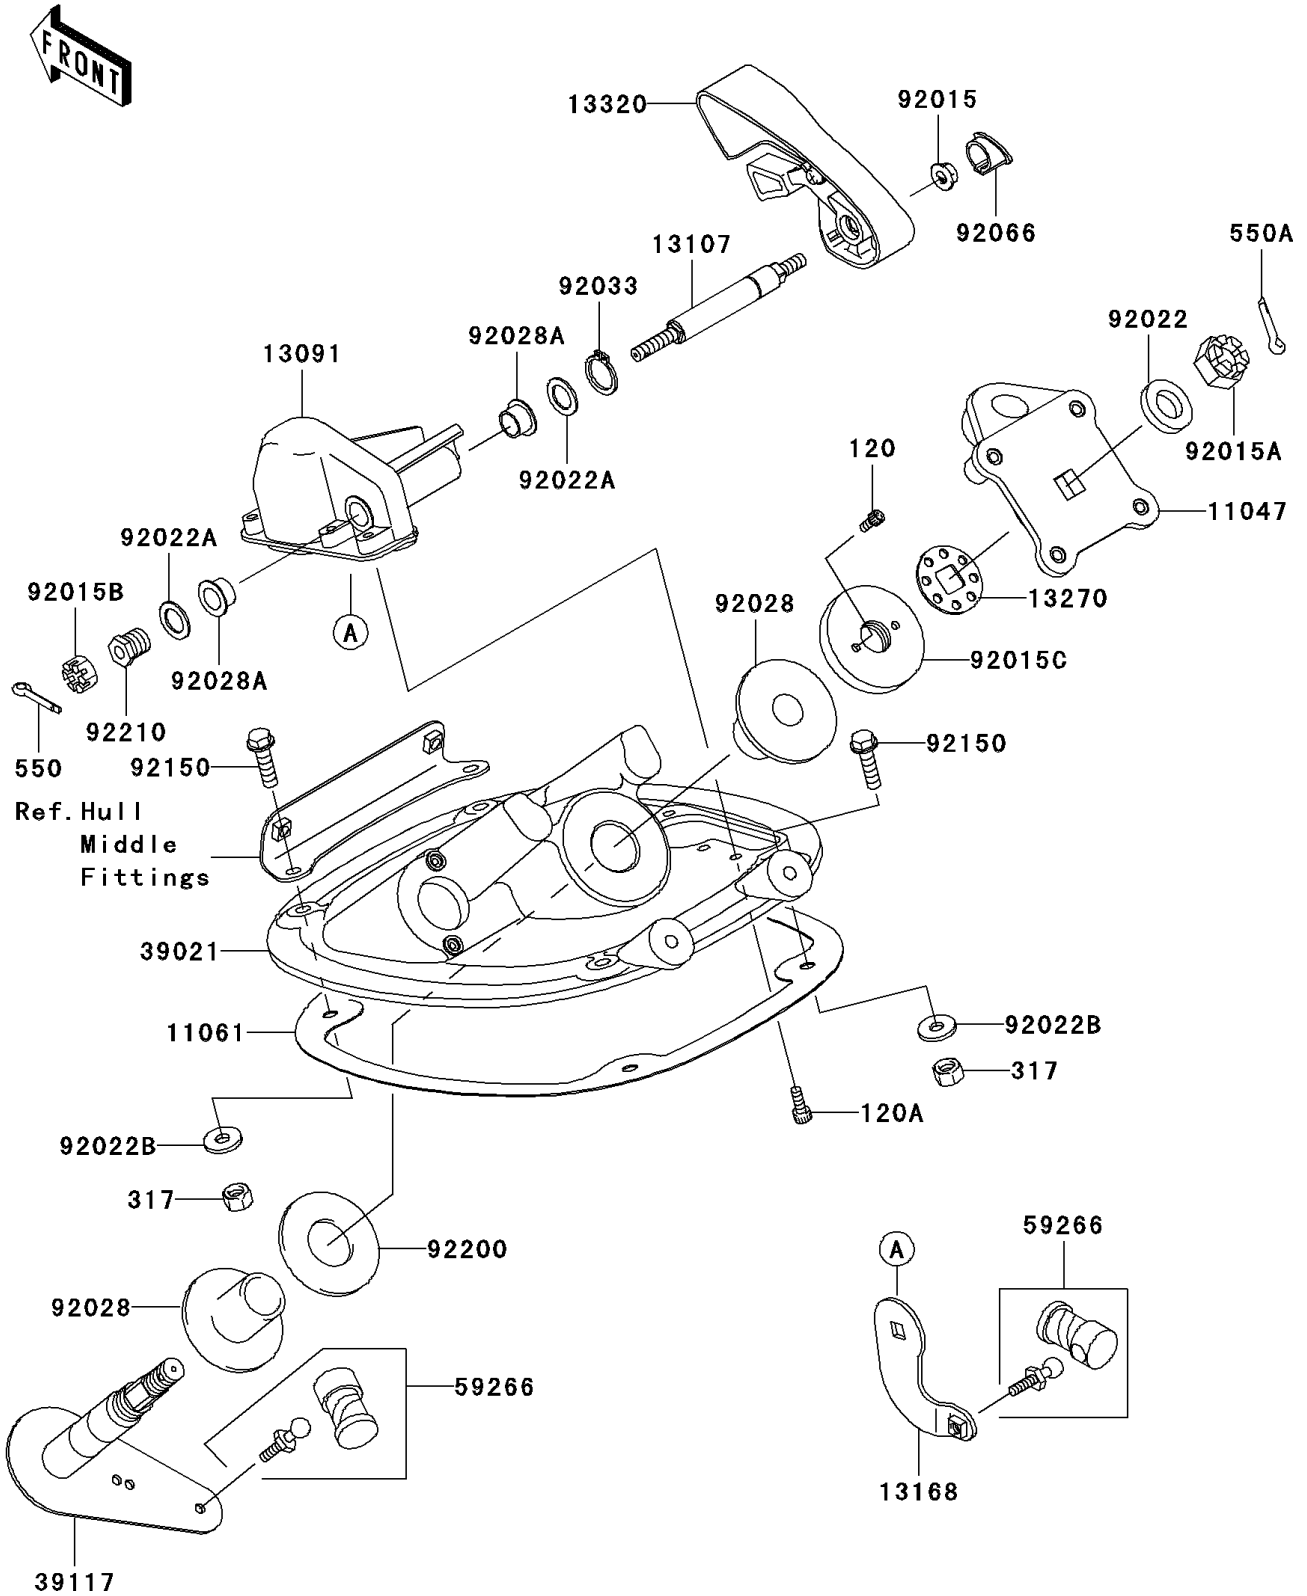

2005 STX-15F PARTS DIAGRAM

Handle Pole

F3171

2005 STX-15F PARTS LIST

Handle Pole

ITEM NAME	PART NUMBER	QUANTITY
BRACKET,HANDLE HOLDER (Ref # 11047)	11047-3759	1
GASKET,HANDLE POLE BRACKET (Ref # 11061)	11061-3735	1
HOLDER (Ref # 13091)	13091-3809	1
SHAFT (Ref # 13107)	13107-3751	1
LEVER,REVERSE (Ref # 13168)	13168-3750	1
PLATE,STEERING NUT (Ref # 13270)	13270-3808	1
LEVER-ASSY,REVERSE (Ref # 13320)	13320-3716	1
BRACKET-HANDLE POLE (Ref # 39021)	39021-3714	1
SHAFT-STRG (Ref # 39117)	39117-3713	1
JOINT-BALL (Ref # 59266)	59266-3707	2
NUT,FLANGED,8MM (Ref # 92015)	92015-3709	1
NUT,CASTLE,14MM (Ref # 92015A)	92015-3805	1
NUT,CASTLE,8MM (Ref # 92015B)	92015-3813	1
NUT,STEERING,20MM (Ref # 92015C)	92015-3854	1
WASHER,15X34X2.0 (Ref # 92022)	92022-3738	1
WASHER,15.5X24X1.5 (Ref # 92022A)	92022-3739	2
WASHER,8.4X23X2.5 (Ref # 92022B)	92022-3744	4
BUSHING,STEERING (Ref # 92028)	92028-3748	2
BUSHING (Ref # 92028A)	92028-3755	2
RING-SNAP,15MM (Ref # 92033)	92033-3710	1
PLUG,REVERSE LEVER (Ref # 92066)	92066-3761	1
BOLT,FLANGED,8X30 (Ref # 92150)	92150-3803	4
WASHER,32.5X70X2 (Ref # 92200)	92200-3718	1
NUT,8MM (Ref # 92210)	92210-3703	1
BOLT-SOCKET,5X10 (Ref # 120)	120R0510	2
BOLT-SOCKET (Ref # 120A)	120R0616	4
NUT-HEX-SMALL (Ref # 317)	317R0800	4
PIN-COTTER (Ref # 550)	550S2020	1
PIN-COTTER,3X35 (Ref # 550A)	550S3035	1