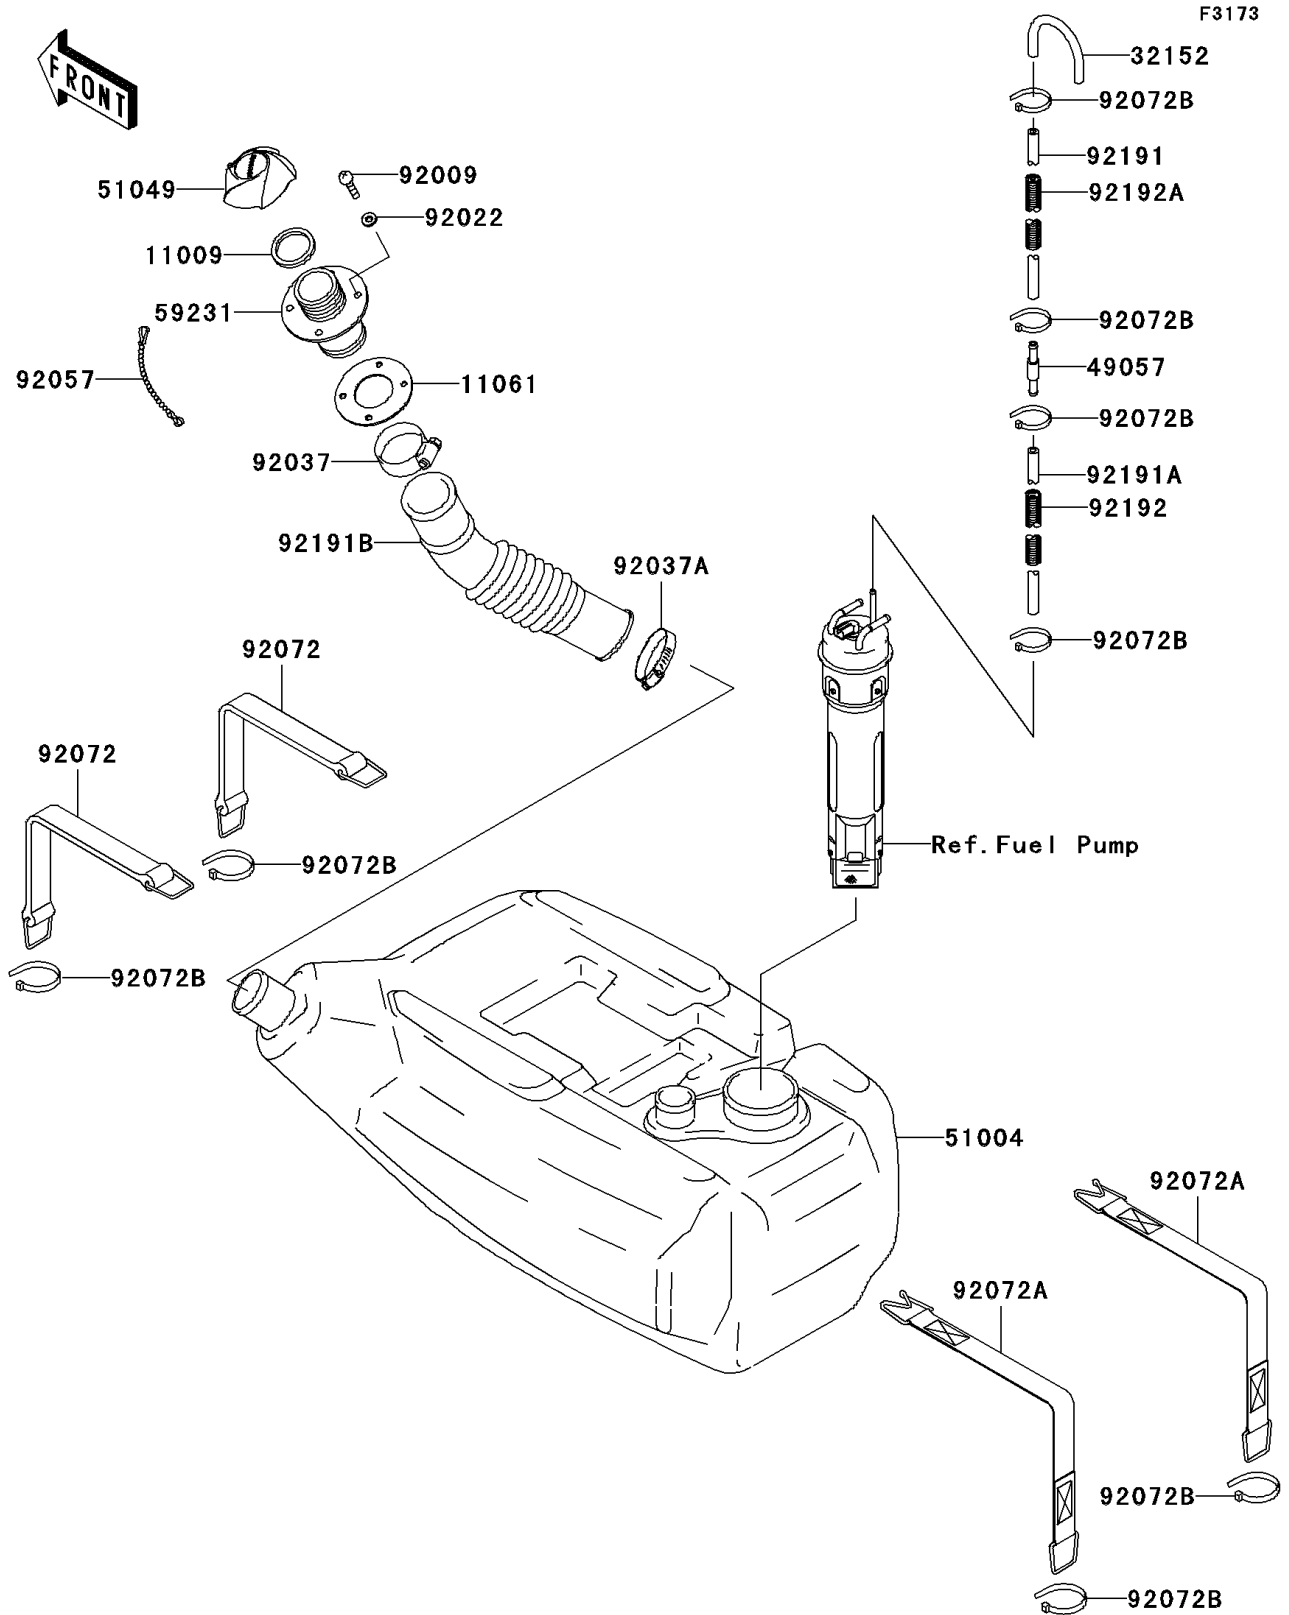

2004 STX-15F PARTS DIAGRAM

Fuel Tank

2004 STX-15F PARTS LIST

Fuel Tank

ITEM NAME	PART NUMBER	QUANTITY
GASKET,TANK CAP (Ref # 11009)	11009-3020	1
GASKET (Ref # 11061)	11061-3701	1
PIPE (Ref # 32152)	32152-3705	1
VALVE-RELIEF (Ref # 49057)	49057-3707	1
TANK-FUEL (Ref # 51004)	51004-3739	1
CAP-TANK,FUEL (Ref # 51049)	51049-3725	1
FILLER,FUEL TANK (Ref # 59231)	59231-3716	1
SCREW,TAPPING,4X16 (Ref # 92009)	92009-3849	4
WASHER (Ref # 92022)	92022-563	4
CLAMP (Ref # 92037)	92037-3009	1
CLAMP (Ref # 92037A)	92037-3738	1
CHAIN,COVER,L=100 (Ref # 92057)	92057-3704	1
BAND (Ref # 92072)	92072-3845	2
BAND (Ref # 92072A)	92072-3850	2
BAND,L=99 (Ref # 92072B)	92072-3871	8
TUBE,5.8X10.8X1000 (Ref # 92191)	92191-3736	1
TUBE,5.8X10.8X100 (Ref # 92191A)	92191-3828	1
TUBE,FUEL TANK - FILLER (Ref # 92191B)	92191-3903	1