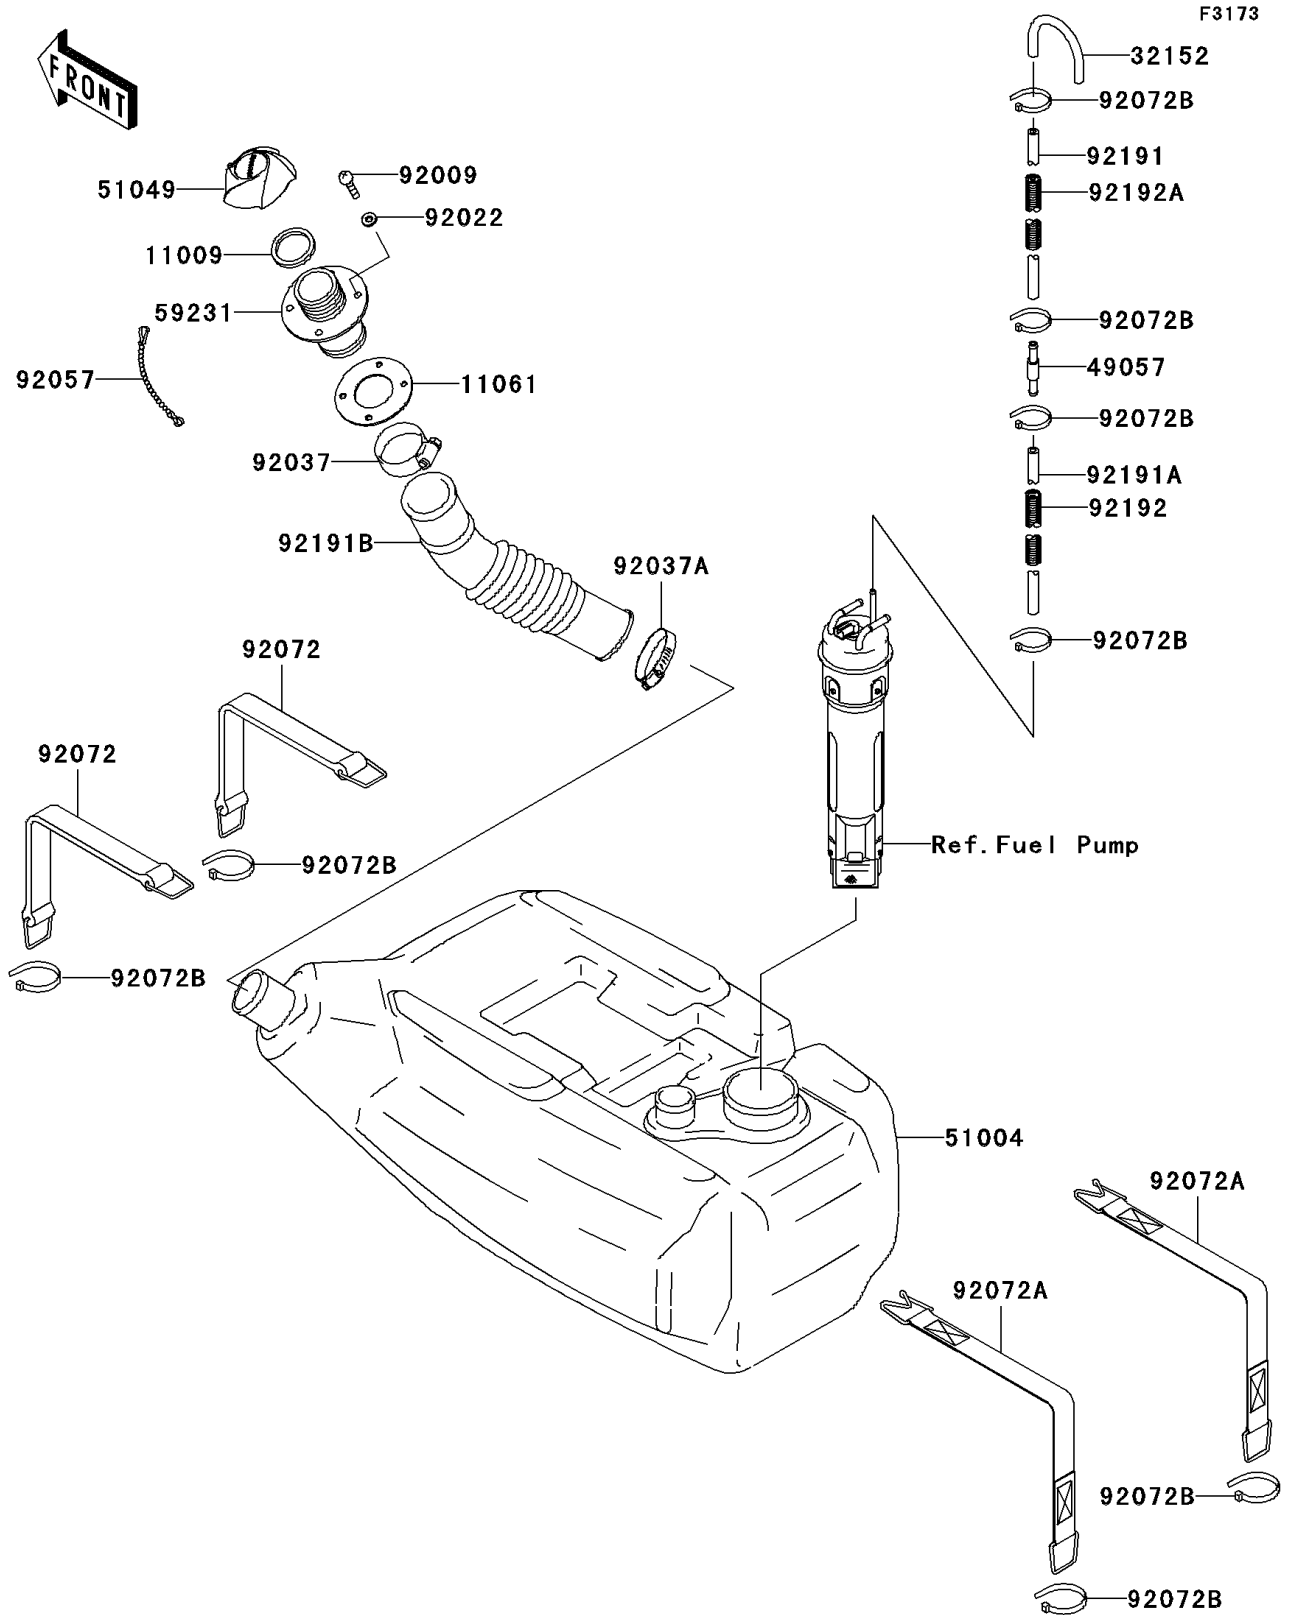

2005 STX-15F PARTS DIAGRAM

Fuel Tank

2005 STX-15F PARTS LIST

Fuel Tank

ITEM NAME	PART NUMBER	QUANTITY
GASKET,TANK CAP (Ref # 11009)	11009-3020	1
GASKET (Ref # 11061)	11061-3701	1
PIPE (Ref # 32152)	32152-3705	1
VALVE-RELIEF (Ref # 49057)	49057-3707	1
TANK-FUEL (Ref # 51004)	51004-3739	1
CAP-TANK,FUEL (Ref # 51049)	51049-3725	1
FILLER,FUEL TANK (Ref # 59231)	59231-3716	1
SCREW,TAPPING,4X16 (Ref # 92009)	92009-3849	4
WASHER (Ref # 92022)	92022-563	4
CLAMP (Ref # 92037)	92037-3009	1
CLAMP (Ref # 92037A)	92037-3738	1
CHAIN,COVER,L=100 (Ref # 92057)	92057-3704	1
BAND (Ref # 92072)	92072-3845	2
BAND (Ref # 92072A)	92072-3850	2
BAND,L=99 (Ref # 92072B)	92072-3871	8
TUBE,5.8X10.8X1000 (Ref # 92191)	92191-3736	1
TUBE,5.8X10.8X100 (Ref # 92191A)	92191-3828	1
TUBE,FUEL TANK - FILLER (Ref # 92191B)	92191-3903	1
TUBE,CORRUGATED,L=120 (Ref # 92192)	92192-3749	1
TUBE,CORRUGATED,L=700 (Ref # 92192A)	92192-3750	1