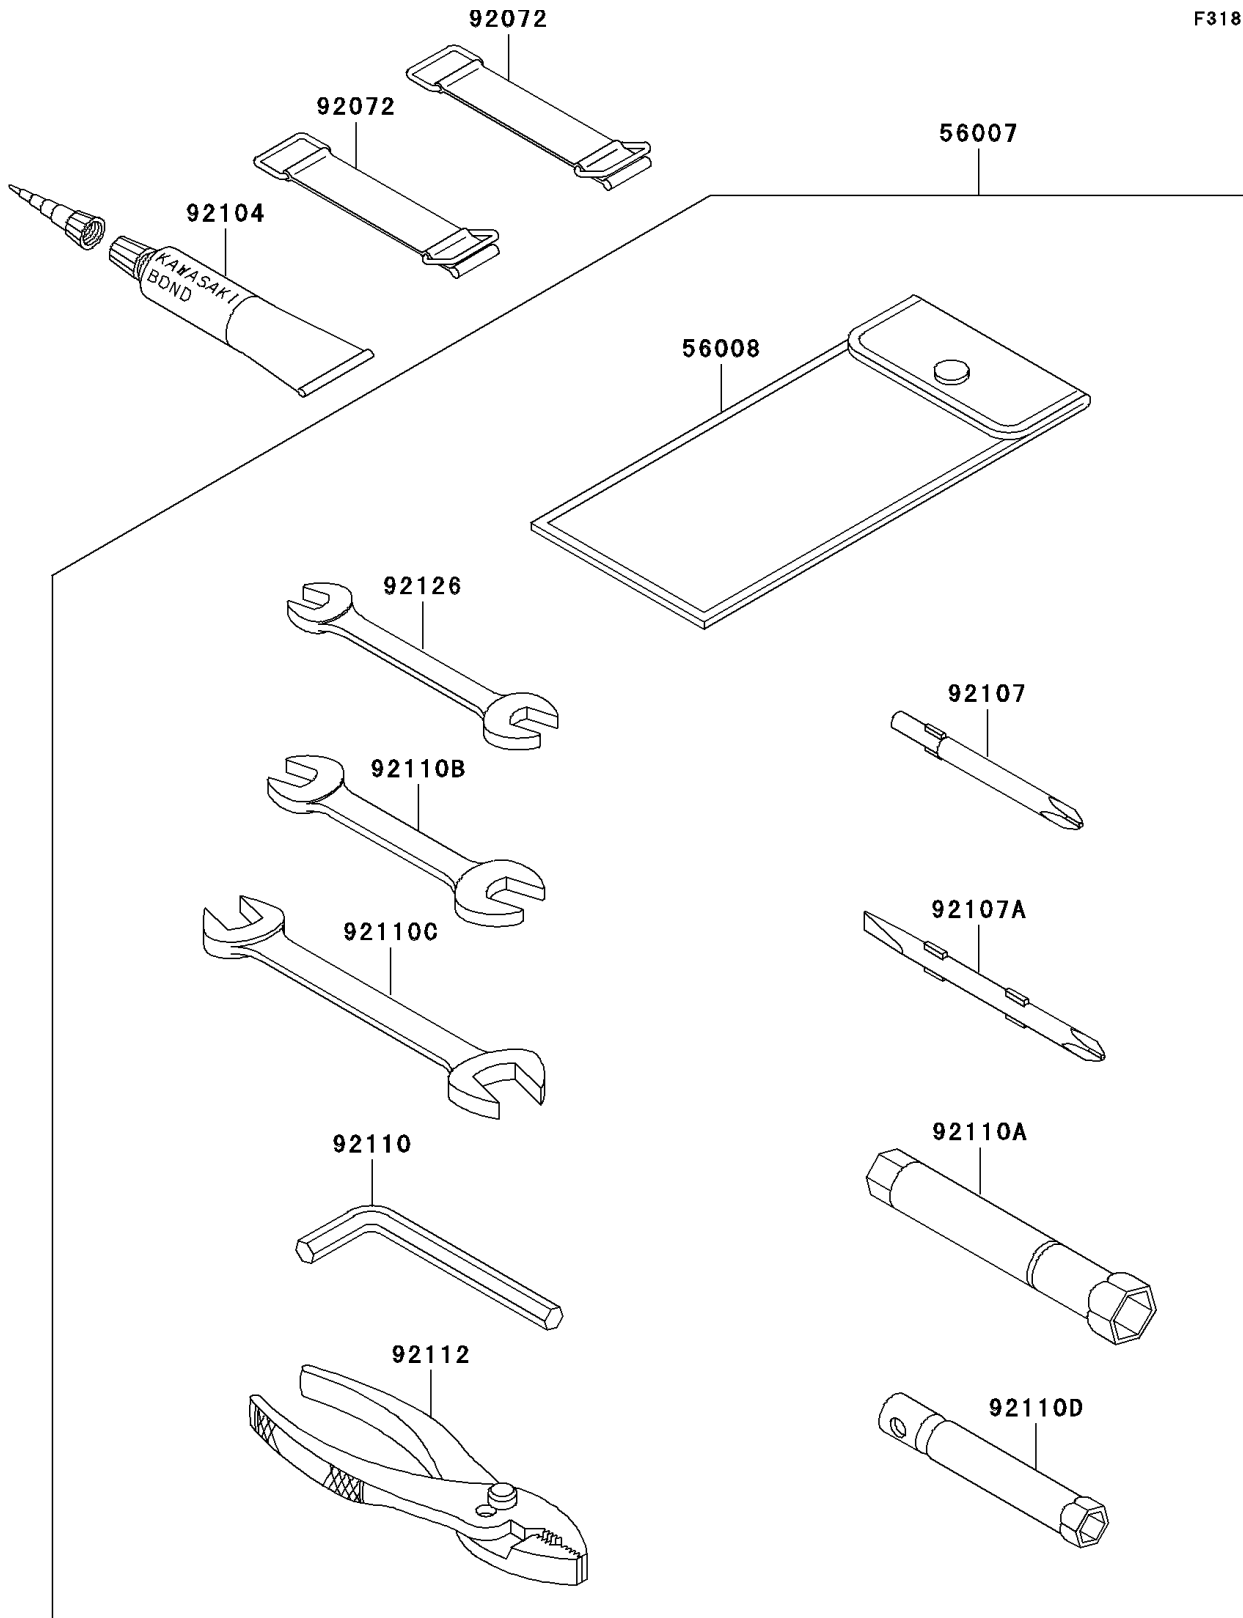

2004 STX-15F PARTS DIAGRAM

Owner's Tools

F3182

2004 STX-15F PARTS LIST

Owner's Tools

ITEM NAME	PART NUMBER	QUANTITY
TOOL-KIT (Ref # 56007)	56007-3716	1
BAG,TOOL (Ref # 56008)	56008-3704	1
BAND,L=50 (Ref # 92072)	92072-3853	2
GASKET-LIQUID,TUBE,100G,SILVER (Ref # 92104)	92104-002	AR
TOOL-DRIVER,#3PHILLIPS (Ref # 92107)	92107-005	1
TOOL-DRIVER,#2PHILLIPS&SLOT (Ref # 92107A)	92107-1051	1
TOOL-WRENCH,ALLEN,5MM (Ref # 92110)	92110-1015	1
TOOL-WRENCH,BOX,16MM (Ref # 92110A)	92110-1145	1
TOOL-WRENCH,OPEN END,10X12 (Ref # 92110B)	92110-1152	1
TOOL-WRENCH,OPEN END,14X17 (Ref # 92110C)	92110-1153	1
TOOL-WRENCH,BOX,10MM (Ref # 92110D)	92110-1156	1
TOOL-PLIERS (Ref # 92112)	92112-1001	1
TOOL-WRENCH,OPEN END,8X10 (Ref # 92126)	92126-004	1