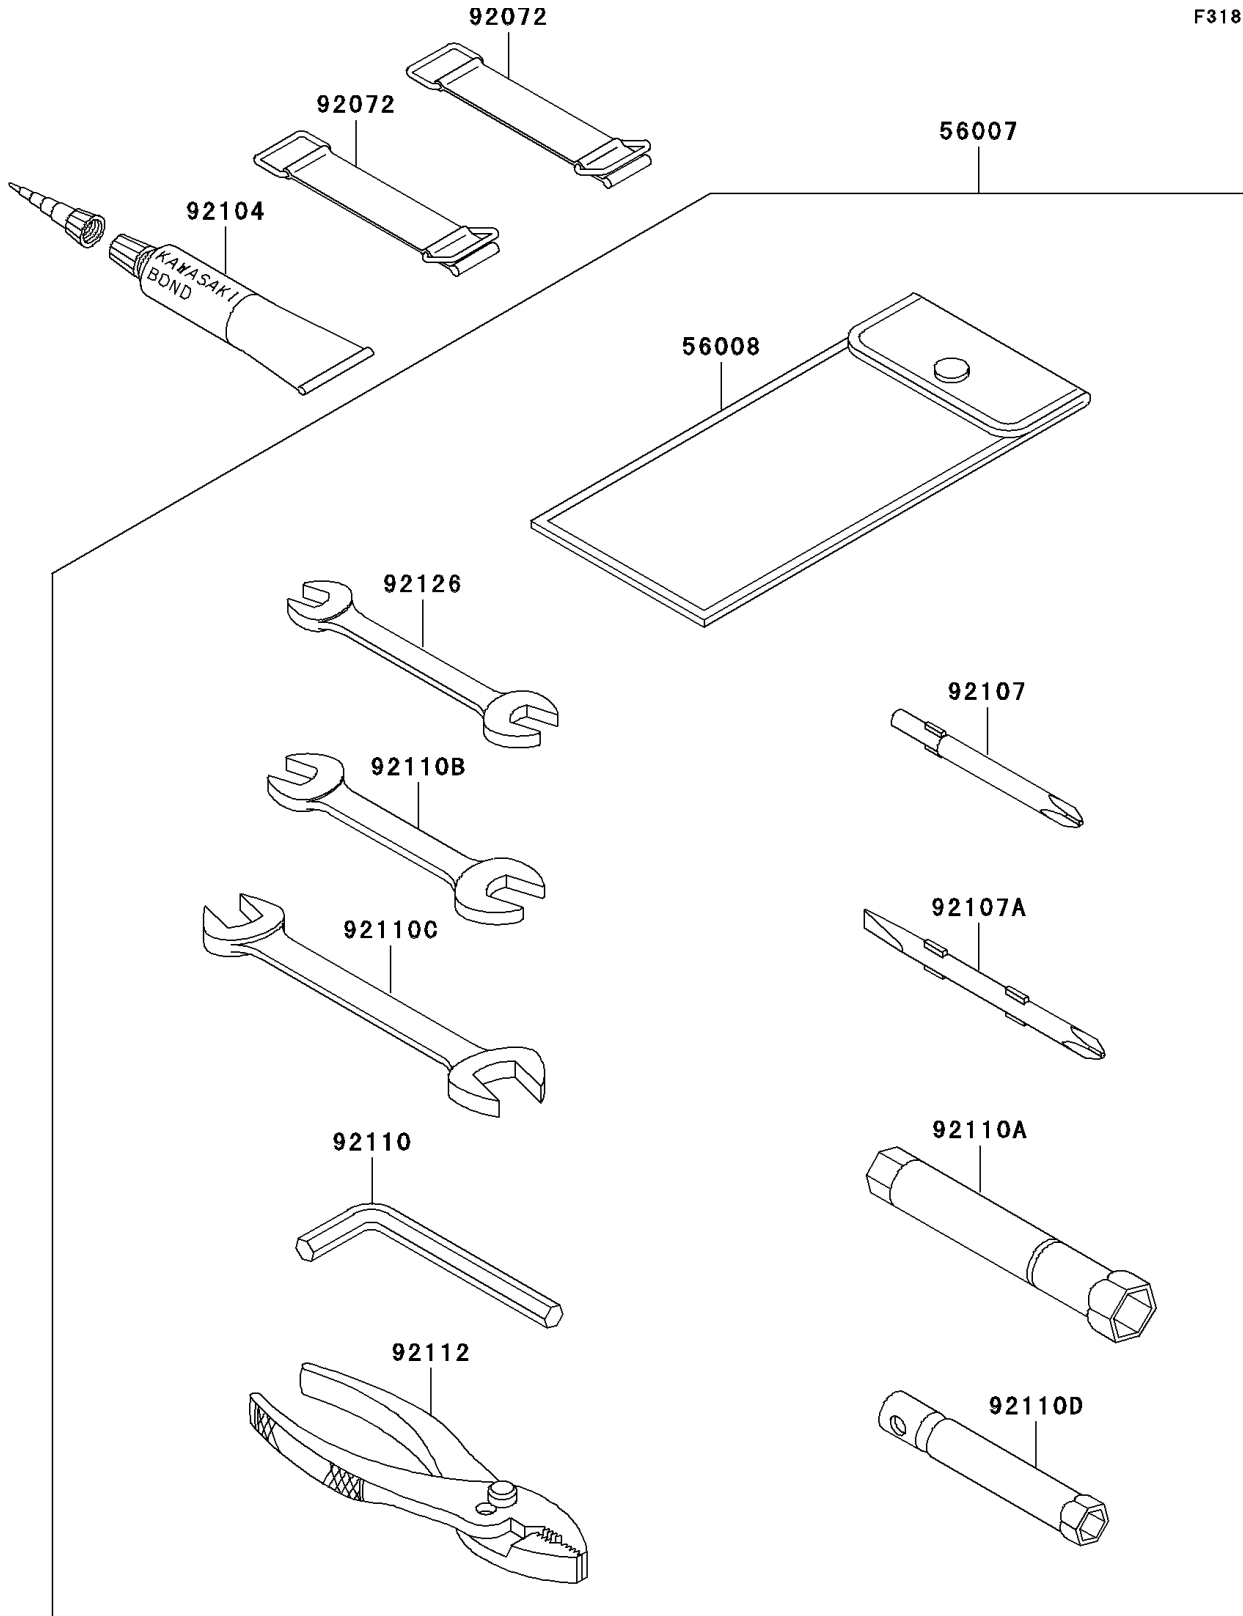

2005 STX-15F PARTS DIAGRAM

Owner's Tools

F3182

2005 STX-15F PARTS LIST

Owner's Tools

ITEM NAME	PART NUMBER	QUANTITY
TOOL-KIT (Ref # 56007)	56007-3716	1
BAG,TOOL (Ref # 56008)	56008-3704	1
BAND,L=50 (Ref # 92072)	92072-3853	2
GASKET-LIQUID,TUBE,100G,SILVER (Ref # 92104)	92104-002	AR
TOOL-DRIVER,#3PHILLIPS (Ref # 92107)	92107-005	1
TOOL-DRIVER,#2PHILLIPS&SLOT (Ref # 92107A)	92107-1051	1
TOOL-WRENCH,ALLEN,5MM (Ref # 92110)	92110-1015	1
TOOL-WRENCH,BOX,16MM (Ref # 92110A)	92110-1145	1
TOOL-WRENCH,OPEN END,10X12 (Ref # 92110B)	92110-1152	1
TOOL-WRENCH,OPEN END,14X17 (Ref # 92110C)	92110-1153	1
TOOL-WRENCH,BOX,10MM (Ref # 92110D)	92110-1156	1
TOOL-PLIERS (Ref # 92112)	92112-1001	1
TOOL-WRENCH,OPEN END,8X10 (Ref # 92126)	92126-004	1