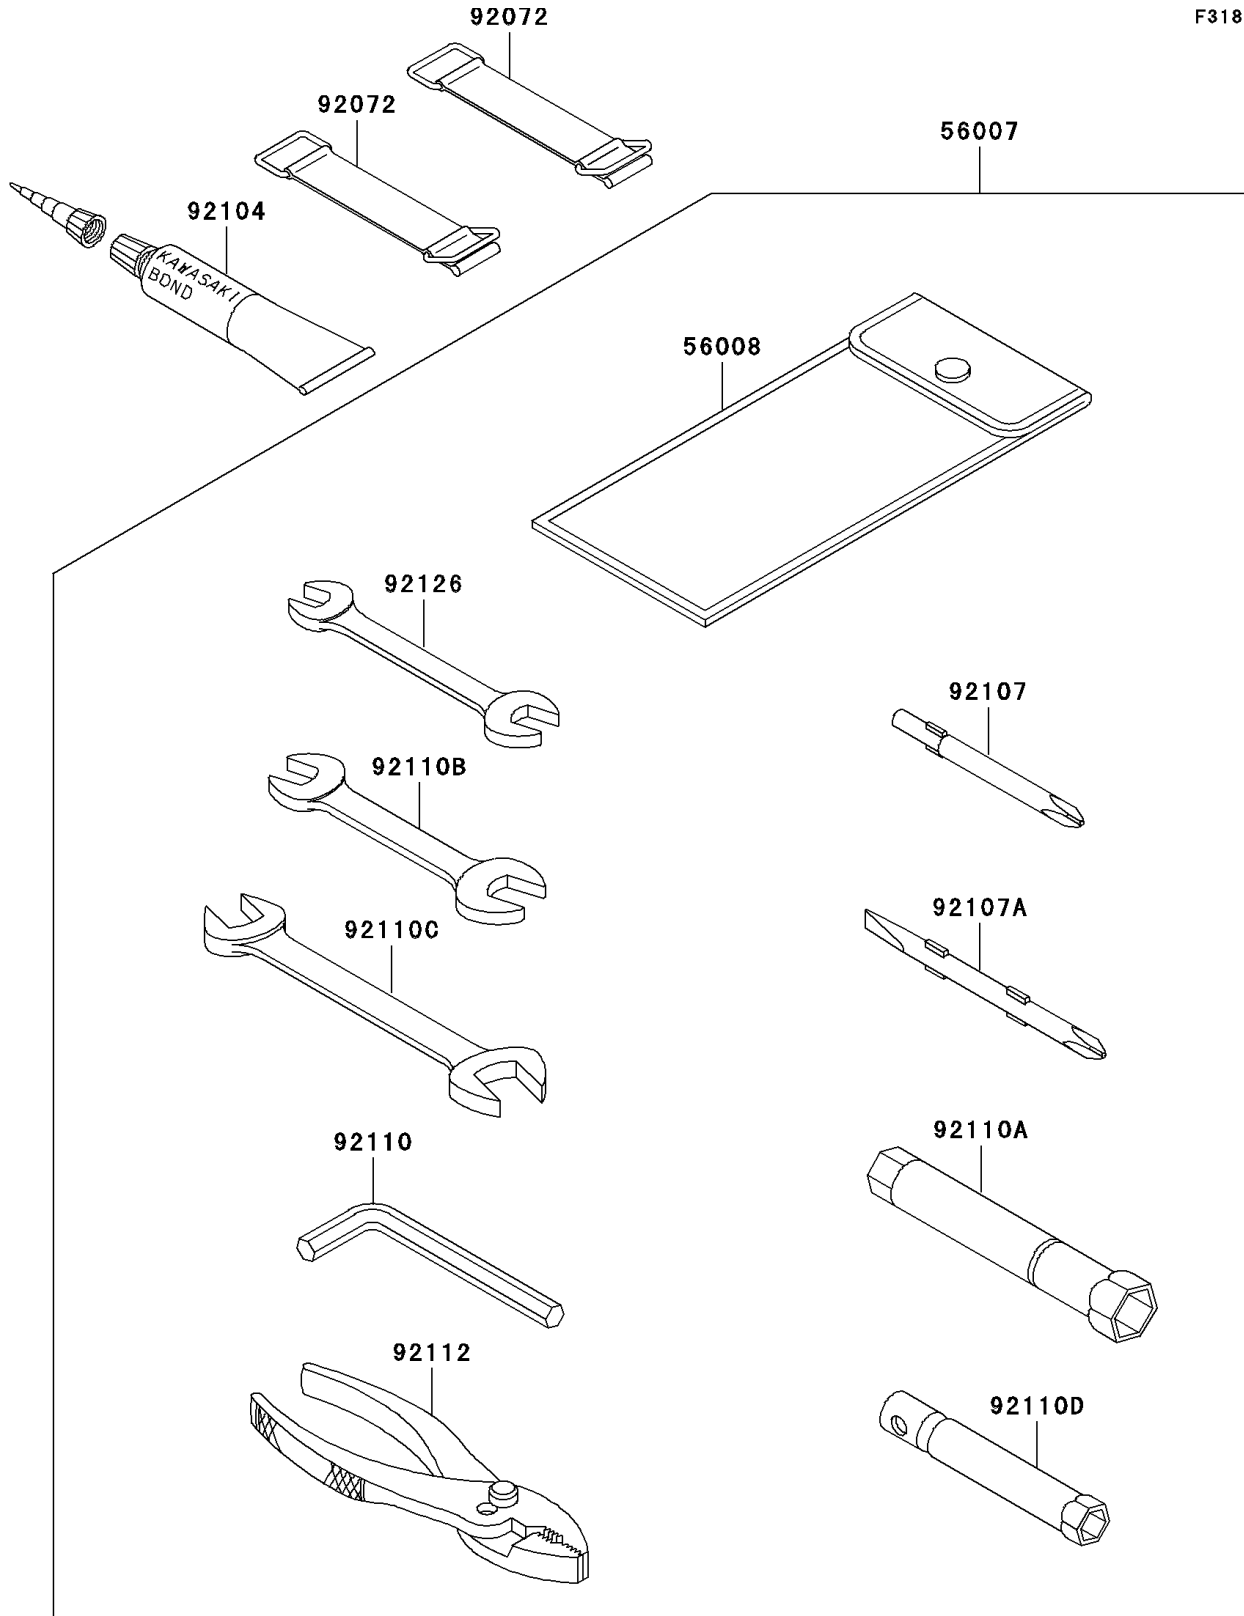

2005 STX-15F PARTS DIAGRAM

Owner's Tools

F3182

2005 STX-15F PARTS LIST

Owner's Tools

| ITEM NAME | PART NUMBER | QUANTITY |
|--|-------------|----------|
| TOOL-KIT (Ref # 56007) | 56007-3716 | 1 |
| BAG,TOOL (Ref # 56008) | 56008-3704 | 1 |
| BAND,L=50 (Ref # 92072) | 92072-3853 | 2 |
| GASKET-LIQUID,TUBE,100G,SILVER (Ref # 92104) | 92104-002 | AR |
| TOOL-DRIVER,#3PHILLIPS (Ref # 92107) | 92107-005 | 1 |
| TOOL-DRIVER,#2PHILLIPS&SLOT (Ref # 92107A) | 92107-1051 | 1 |
| TOOL-WRENCH,ALLEN,5MM (Ref # 92110) | 92110-1015 | 1 |
| TOOL-WRENCH,BOX,16MM (Ref # 92110A) | 92110-1145 | 1 |
| TOOL-WRENCH,OPEN END,10X12 (Ref # 92110B) | 92110-1152 | 1 |
| TOOL-WRENCH,OPEN END,14X17 (Ref # 92110C) | 92110-1153 | 1 |
| TOOL-WRENCH,BOX,10MM (Ref # 92110D) | 92110-1156 | 1 |
| TOOL-PLIERS (Ref # 92112) | 92112-1001 | 1 |
| TOOL-WRENCH,OPEN END,8X10 (Ref # 92126) | 92126-004 | 1 |