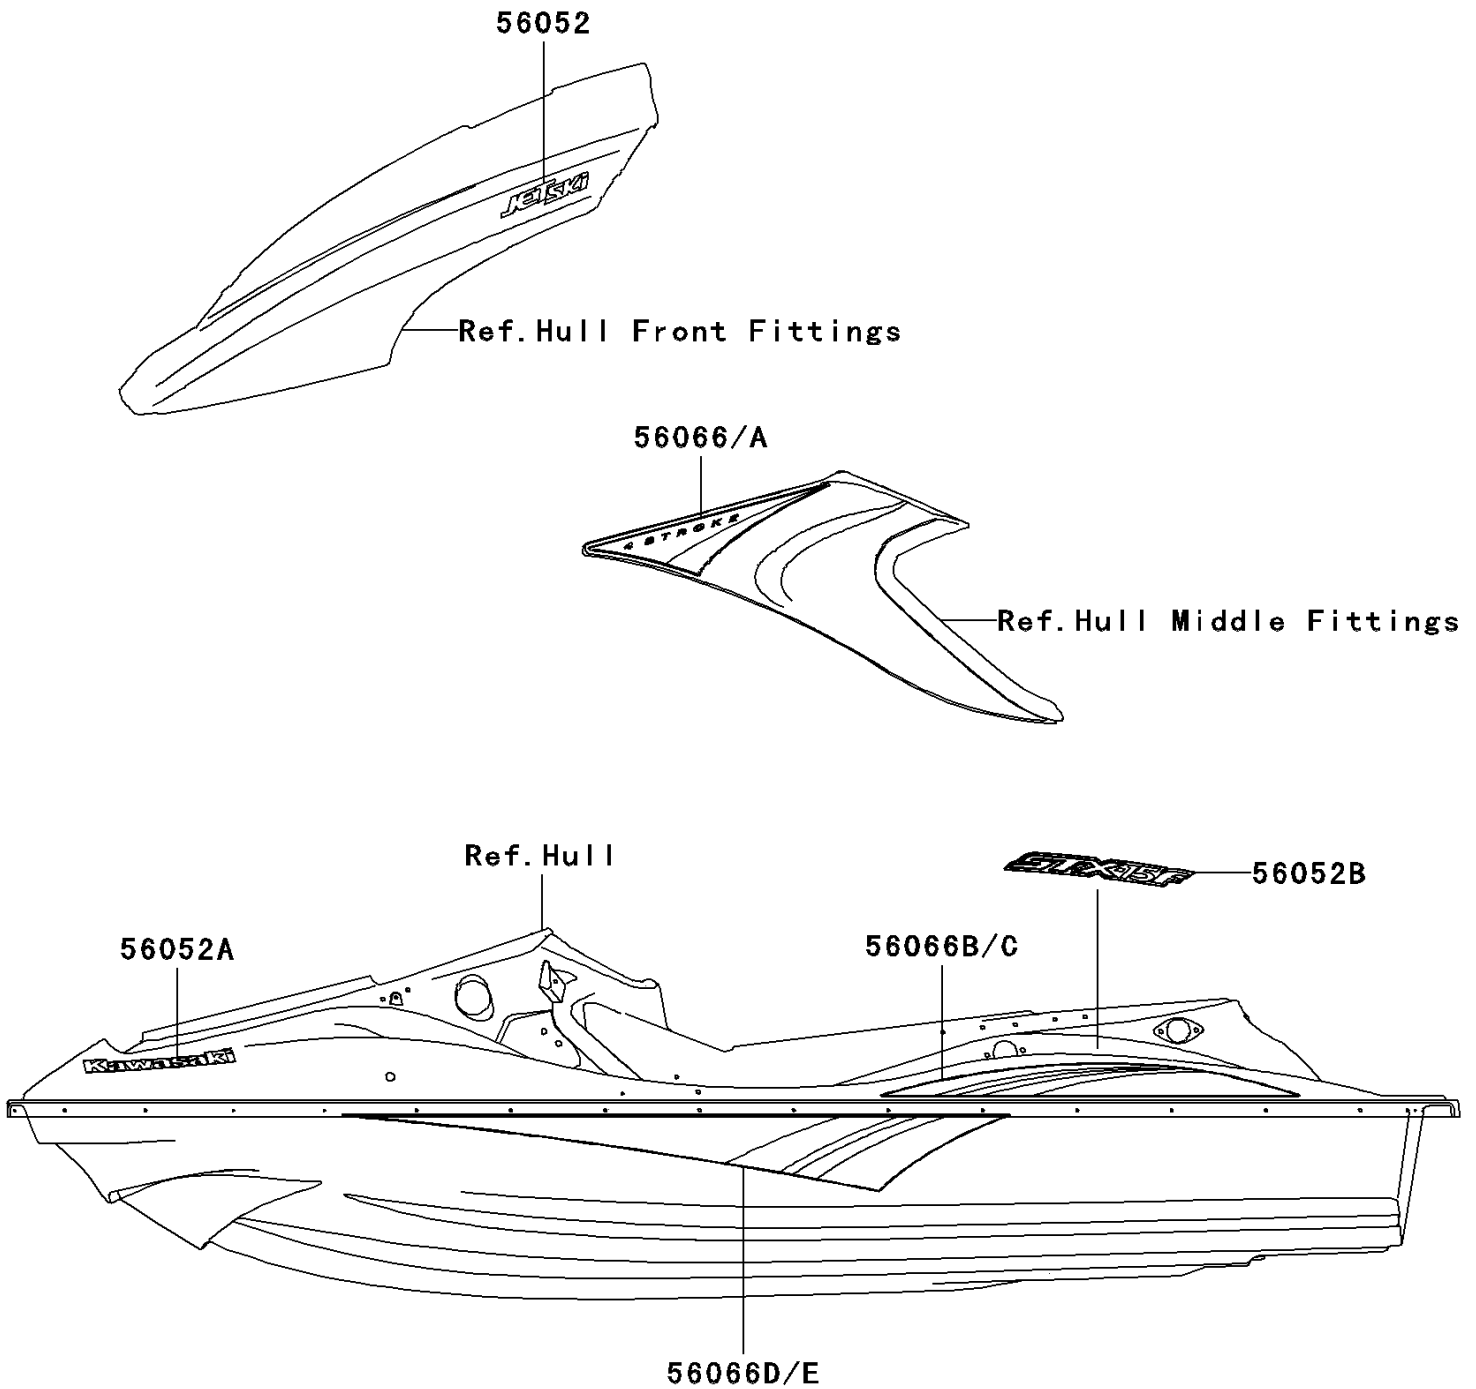

2004 STX-15F PARTS DIAGRAM

Decals(A1)

F3880

2004 STX-15F PARTS LIST

Decals(A1)

ITEM NAME	PART NUMBER	QUANTITY
MARK,HANDLE COVER,JET SKI (Ref # 56052)	56052-3816	2
MARK,DECK,KAWASAKI (Ref # 56052A)	56052-3817	2
MARK,DECK,STX-15F (Ref # 56052B)	56052-3826	2
PATTERN,SIDE COVER,LH (Ref # 56066)	56066-3809	1
PATTERN,SIDE COVER,RH (Ref # 56066A)	56066-3810	1
PATTERN,DECK,LH (Ref # 56066B)	56066-3811	1
PATTERN,DECK,RH (Ref # 56066C)	56066-3812	1
PATTERN,HULL,LH (Ref # 56066D)	56066-3813	1
PATTERN,HULL,RH (Ref # 56066E)	56066-3814	1