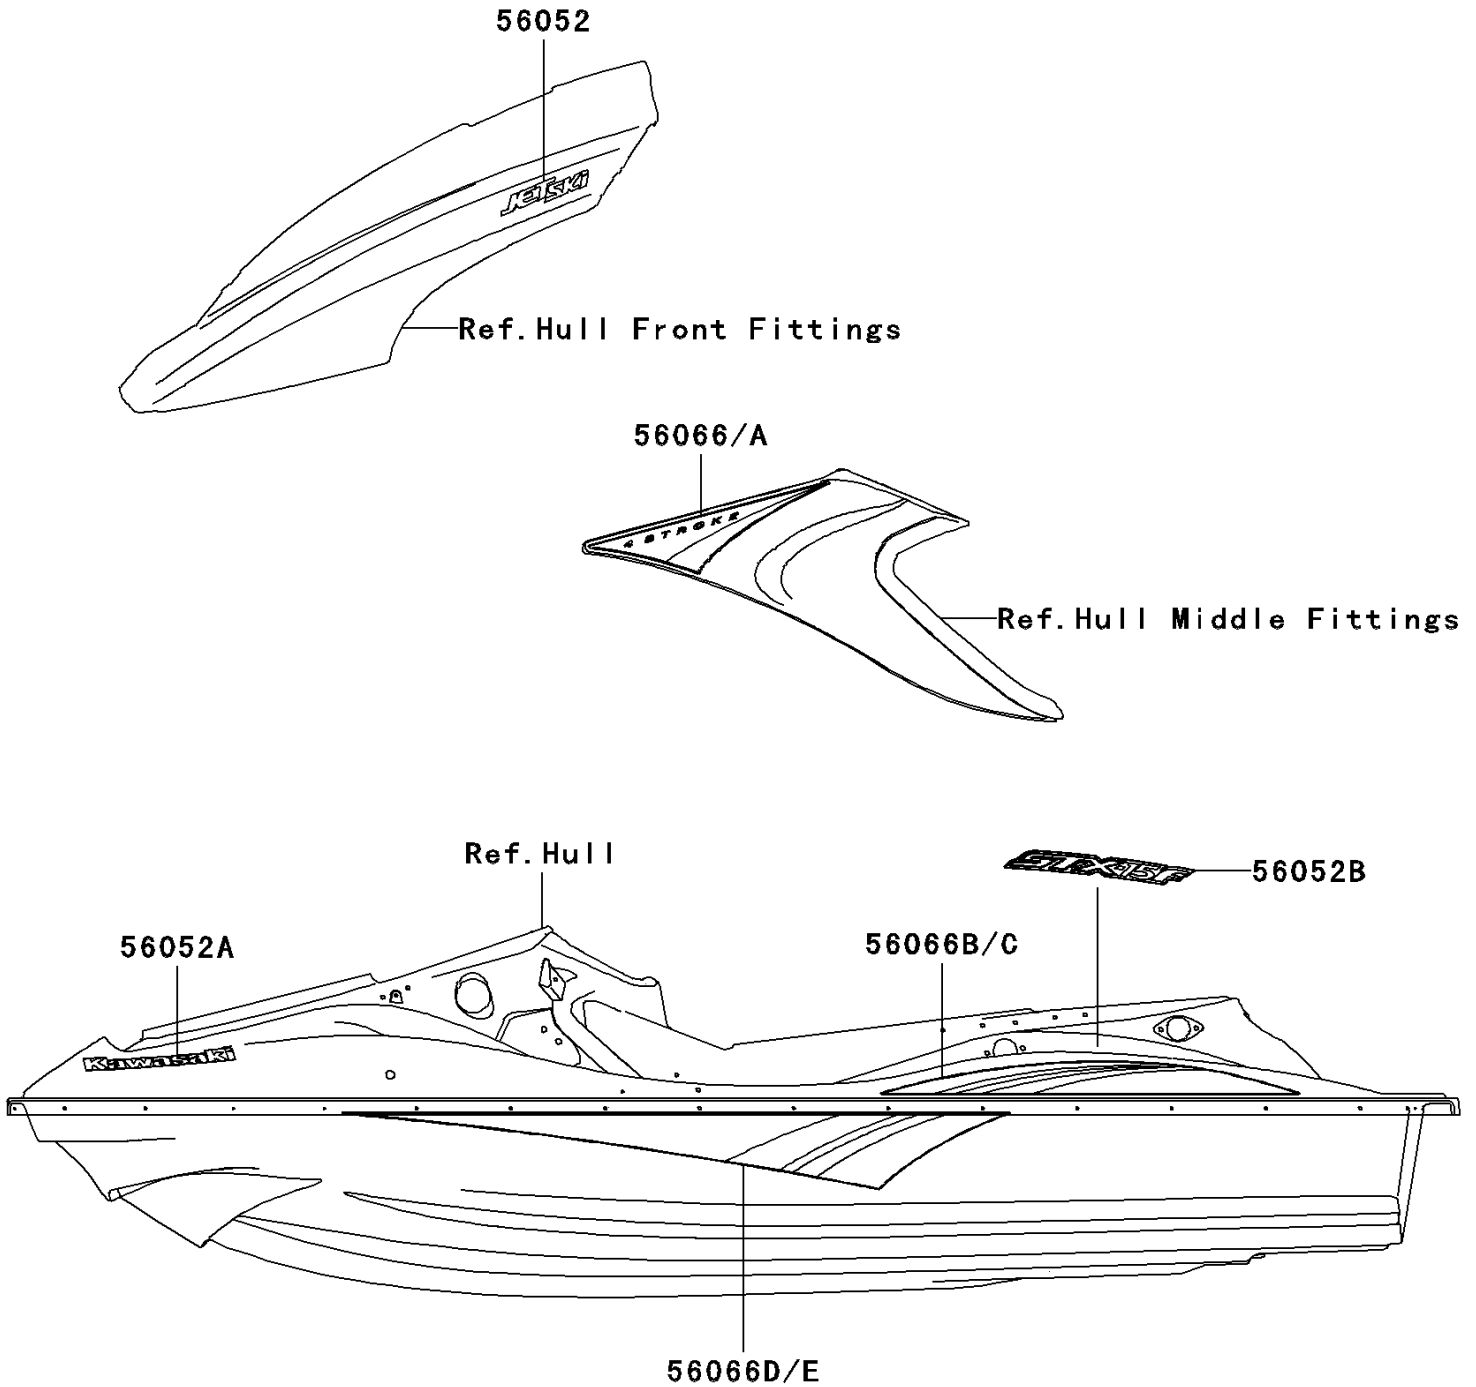

2005 STX-15F PARTS DIAGRAM

Decals(A1)

F3880

2005 STX-15F PARTS LIST

Decals(A1)

ITEM NAME	PART NUMBER	QUANTITY
MARK,HANDLE COVER,JET SKI (Ref # 56052)	56052-3816	2
MARK,DECK,KAWASAKI (Ref # 56052A)	56052-3817	2
MARK,DECK,STX-15F (Ref # 56052B)	56052-3826	2
PATTERN,SIDE COVER,LH (Ref # 56066)	56066-3809	1
PATTERN,SIDE COVER,RH (Ref # 56066A)	56066-3810	1
PATTERN,DECK,LH (Ref # 56066B)	56066-3811	1
PATTERN,DECK,RH (Ref # 56066C)	56066-3812	1
PATTERN,HULL,LH (Ref # 56066D)	56066-3813	1
PATTERN,HULL,RH (Ref # 56066E)	56066-3814	1