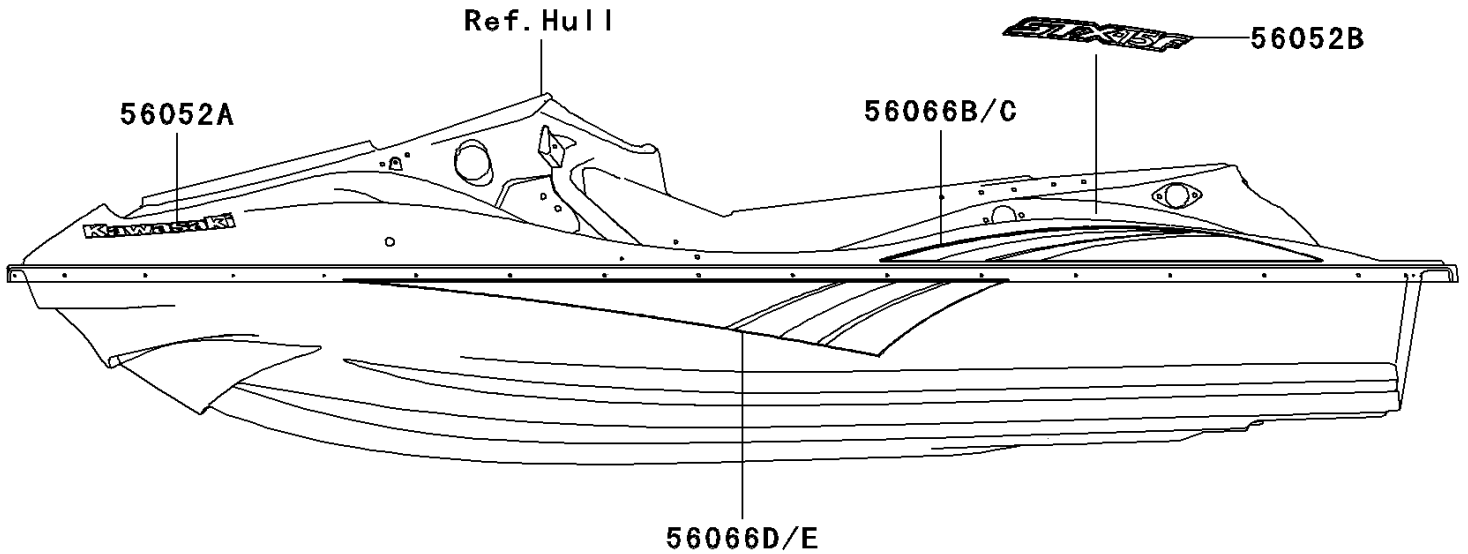

2005 STX-15F PARTS DIAGRAM

Decals(A2)

F3880A

2005 STX-15F PARTS LIST

Decals(A2)

ITEM NAME	PART NUMBER	QUANTITY
MARK,HANDLE COVER,JET SKI (Ref # 56052)	56052-3816	2
MARK,DECK,KAWASAKI (Ref # 56052A)	56052-3817	2
MARK,DECK,STX-15F (Ref # 56052B)	56052-3833	2
PATTERN,SIDE COVER,LH (Ref # 56066)	56066-3855	1
PATTERN,SIDE COVER,RH (Ref # 56066A)	56066-3856	1
PATTERN,DECK,LH (Ref # 56066B)	56066-3857	1
PATTERN,DECK,RH (Ref # 56066C)	56066-3858	1
PATTERN,HULL,LH (Ref # 56066D)	56066-3859	1
PATTERN,HULL,RH (Ref # 56066E)	56066-3860	1