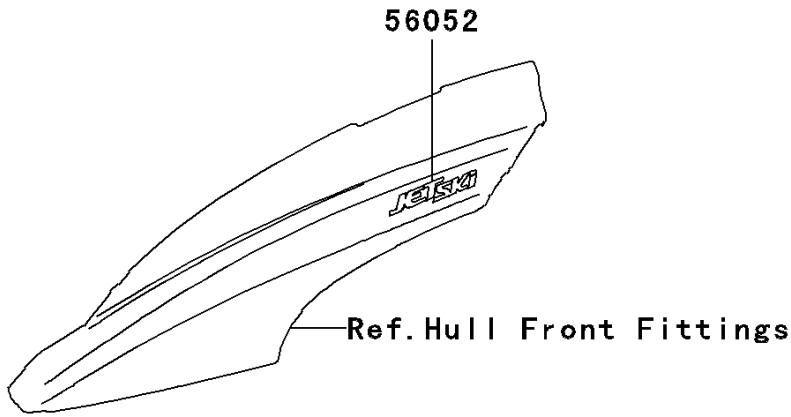

2005 STX-15F PARTS DIAGRAM

Decals(A2)

F3880A

2005 STX-15F PARTS LIST

Decals(A2)

ITEM NAME	PART NUMBER	QUANTITY
MARK,HANDLE COVER,JET SKI (Ref # 56052)	56052-3816	2
MARK,DECK,KAWASAKI (Ref # 56052A)	56052-3817	2
MARK,DECK,STX-15F (Ref # 56052B)	56052-3833	2
PATTERN,SIDE COVER,LH (Ref # 56066)	56066-3855	1
PATTERN,SIDE COVER,RH (Ref # 56066A)	56066-3856	1
PATTERN,DECK,LH (Ref # 56066B)	56066-3857	1
PATTERN,DECK,RH (Ref # 56066C)	56066-3858	1
PATTERN,HULL,LH (Ref # 56066D)	56066-3859	1
PATTERN,HULL,RH (Ref # 56066E)	56066-3860	1