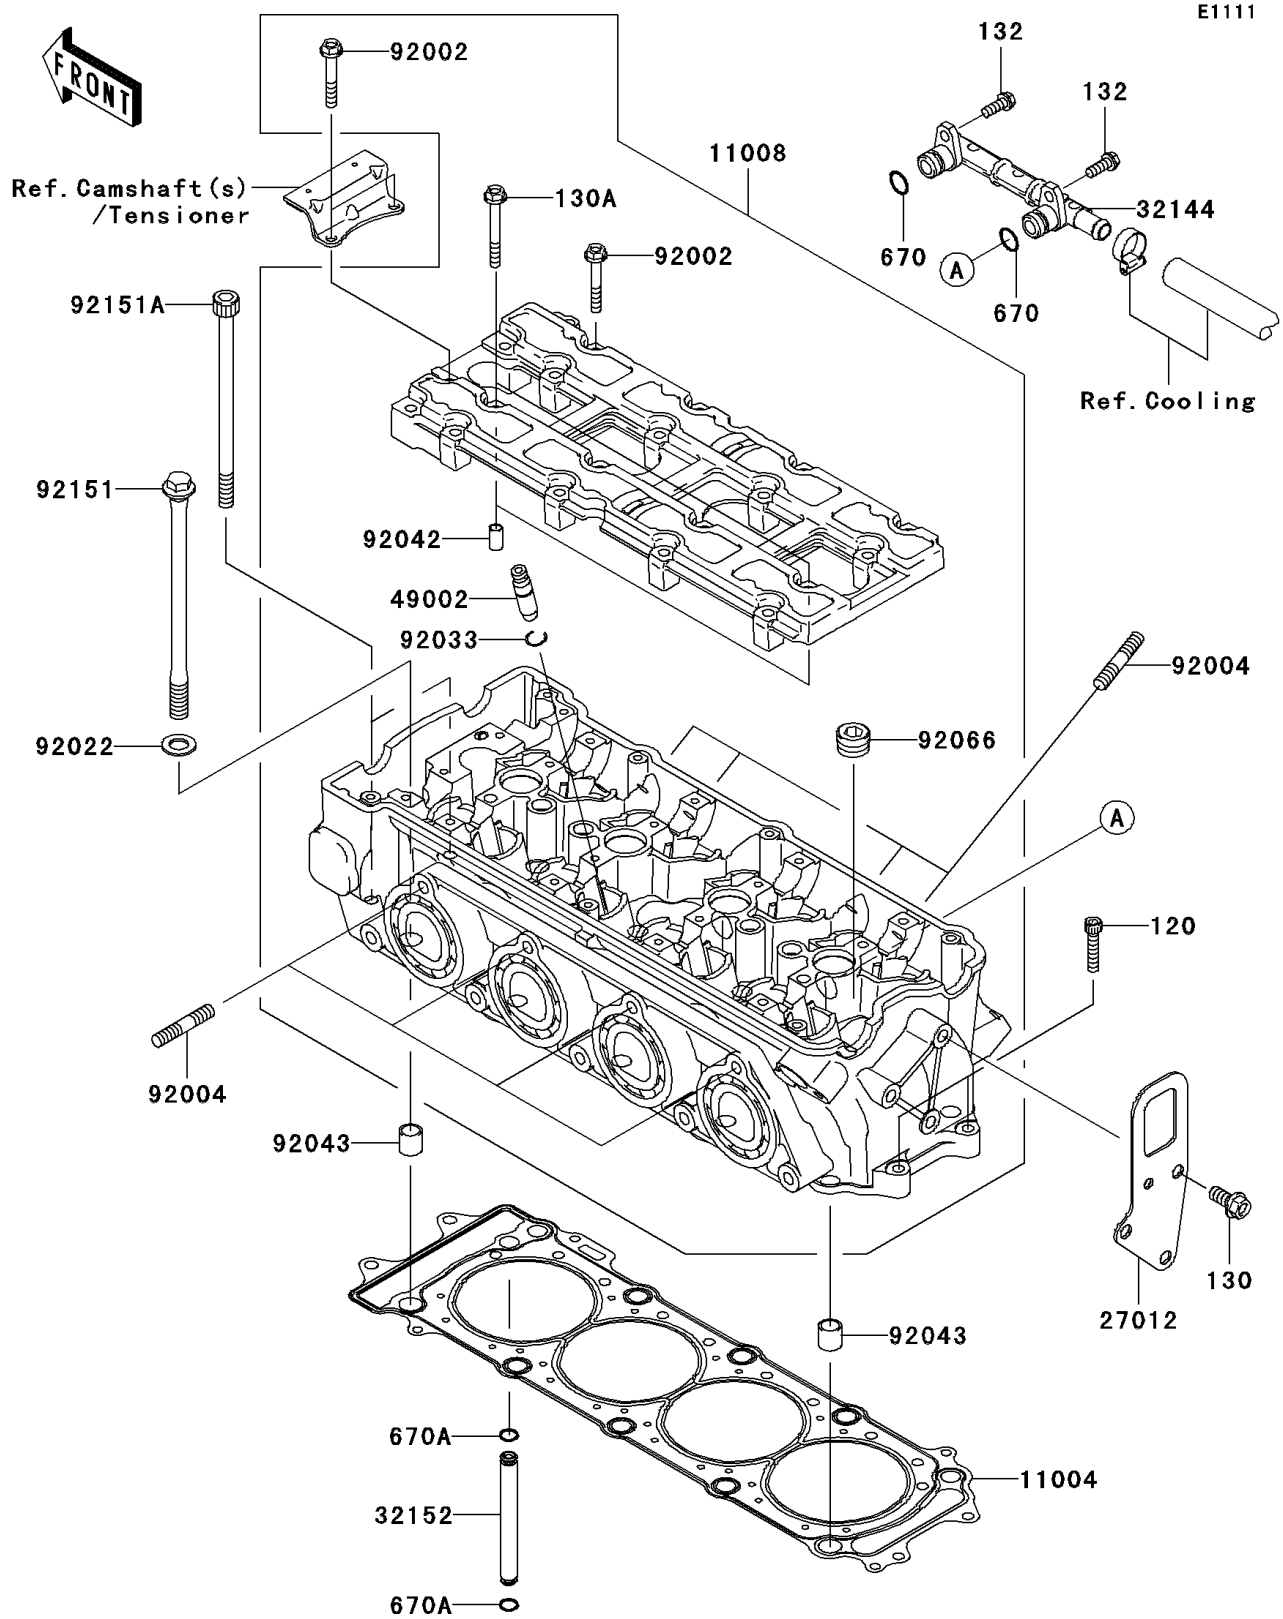

2005 STX-12F PARTS DIAGRAM

Cylinder Head

2005 STX-12F PARTS LIST

Cylinder Head

ITEM NAME	PART NUMBER	QUANTITY
GASKET-HEAD (Ref # 11004)	11004-3721	1
HEAD-COMP-CYLINDER (Ref # 11008)	11008-3705	1
HOOK,ENGINE,RR (Ref # 27012)	27012-3856	1
PIPE-ASSY (Ref # 32144)	32144-3703	1
PIPE,OIL (Ref # 32152)	32152-1544	1
GUIDE-VALVE (Ref # 49002)	49002-1140	AR
BOLT,6X40 (Ref # 92002)	92002-1756	18
STUD,8X30 (Ref # 92004)	92004-3743	8
WASHER,11.5X20.5X1.6 (Ref # 92022)	92022-1720	10
RING-SNAP (Ref # 92033)	92033-1247	16
PIN,DOWEL,6.3X8X14 (Ref # 92042)	92042-007	2
PIN,14X14 (Ref # 92043)	92043-1593	2
PLUG,PT1/2X12.5 (Ref # 92066)	92066-0002	5
BOLT,11X168 (Ref # 92151)	92151-1513	10
BOLT,SOCKET,7X120 (Ref # 92151A)	92151-1804	2
BOLT-SOCKET,6X30 (Ref # 120)	120Z0630	2
BOLT-FLANGED,8X18 (Ref # 130)	130Y0818	3
BOLT-FLANGED,6X50 (Ref # 130A)	130Z0650	2
BOLT-FLANGED-SMALL,6X16 (Ref # 132)	132Y0616	2
O RING,12MM (Ref # 670)	670B2012	2
O RING,7MM (Ref # 670A)	670D1507	2