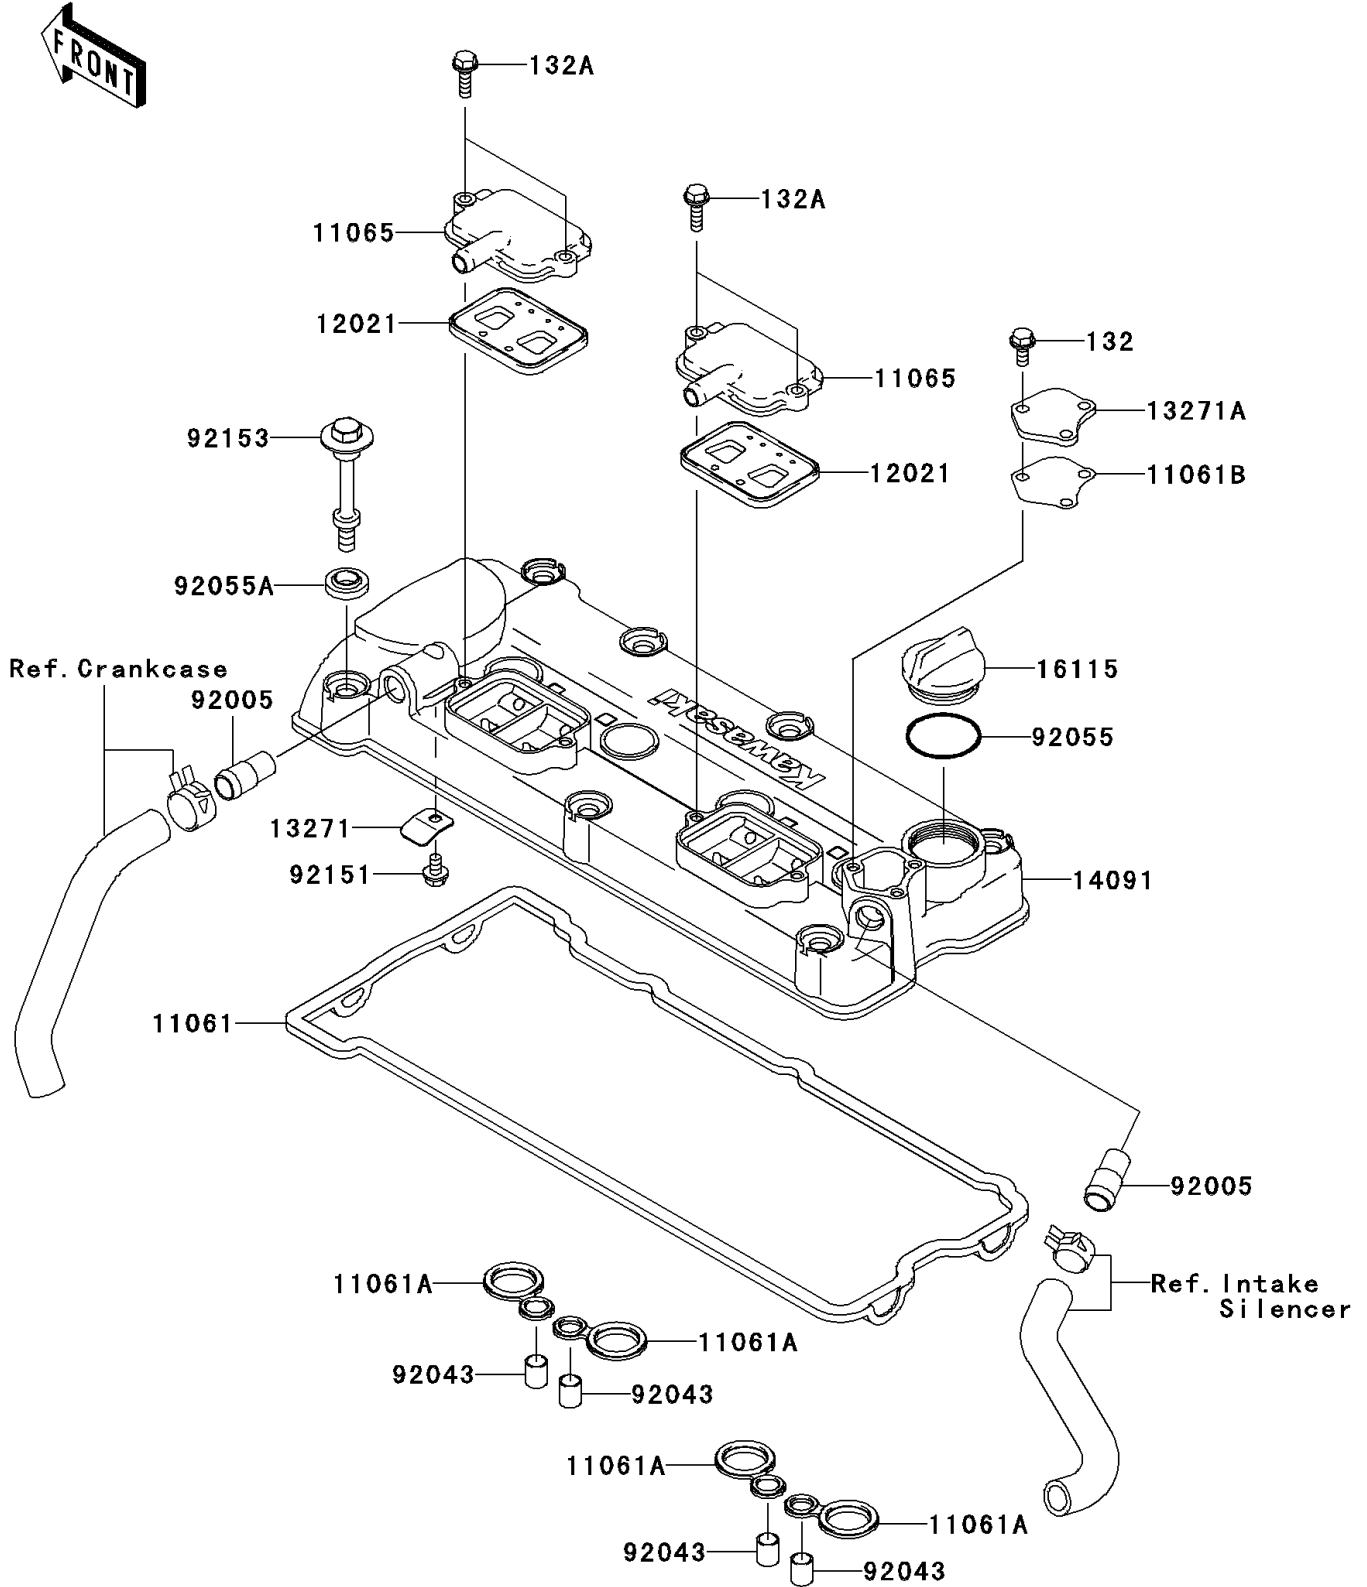

# 2005 STX-12F PARTS DIAGRAM

Cylinder Head Cover

E1112

## 2005 STX-12F PARTS LIST

### Cylinder Head Cover

ITEM NAME	PART NUMBER	QUANTITY
GASKET,HEAD COVER (Ref # 11061)	11061-0090	1
GASKET,SPARK PLUG HOLE (Ref # 11061A)	11061-0105	4
GASKET,PLATE (Ref # 11061B)	11061-3728	1
CAP,ASV (Ref # 11065)	11065-3723	2
VALVE-ASSY-REED (Ref # 12021)	12021-1119	2
PLATE (Ref # 13271)	13271-3851	1
PLATE (Ref # 13271A)	13271-3898	1
COVER,HEAD (Ref # 14091)	14091-3760	1
CAP-OIL FILLER (Ref # 16115)	16115-1064	1
FITTING (Ref # 92005)	92005-3741	2
PIN,10.1X12X14 (Ref # 92043)	92043-4009	4
RING-O,38X1.9 (Ref # 92055)	92055-1295	1
RING-O,HEAD COVER BOLT (Ref # 92055A)	92055-1352	7
BOLT,FLANGED,6X10 (Ref # 92151)	92151-1822	1
BOLT,HEAD COVER (Ref # 92153)	92153-3706	7
BOLT-FLANGED-SMALL,6X14 (Ref # 132)	132Y0614	3
BOLT-FLANGED-SMALL,6X20 (Ref # 132A)	132Y0620	4