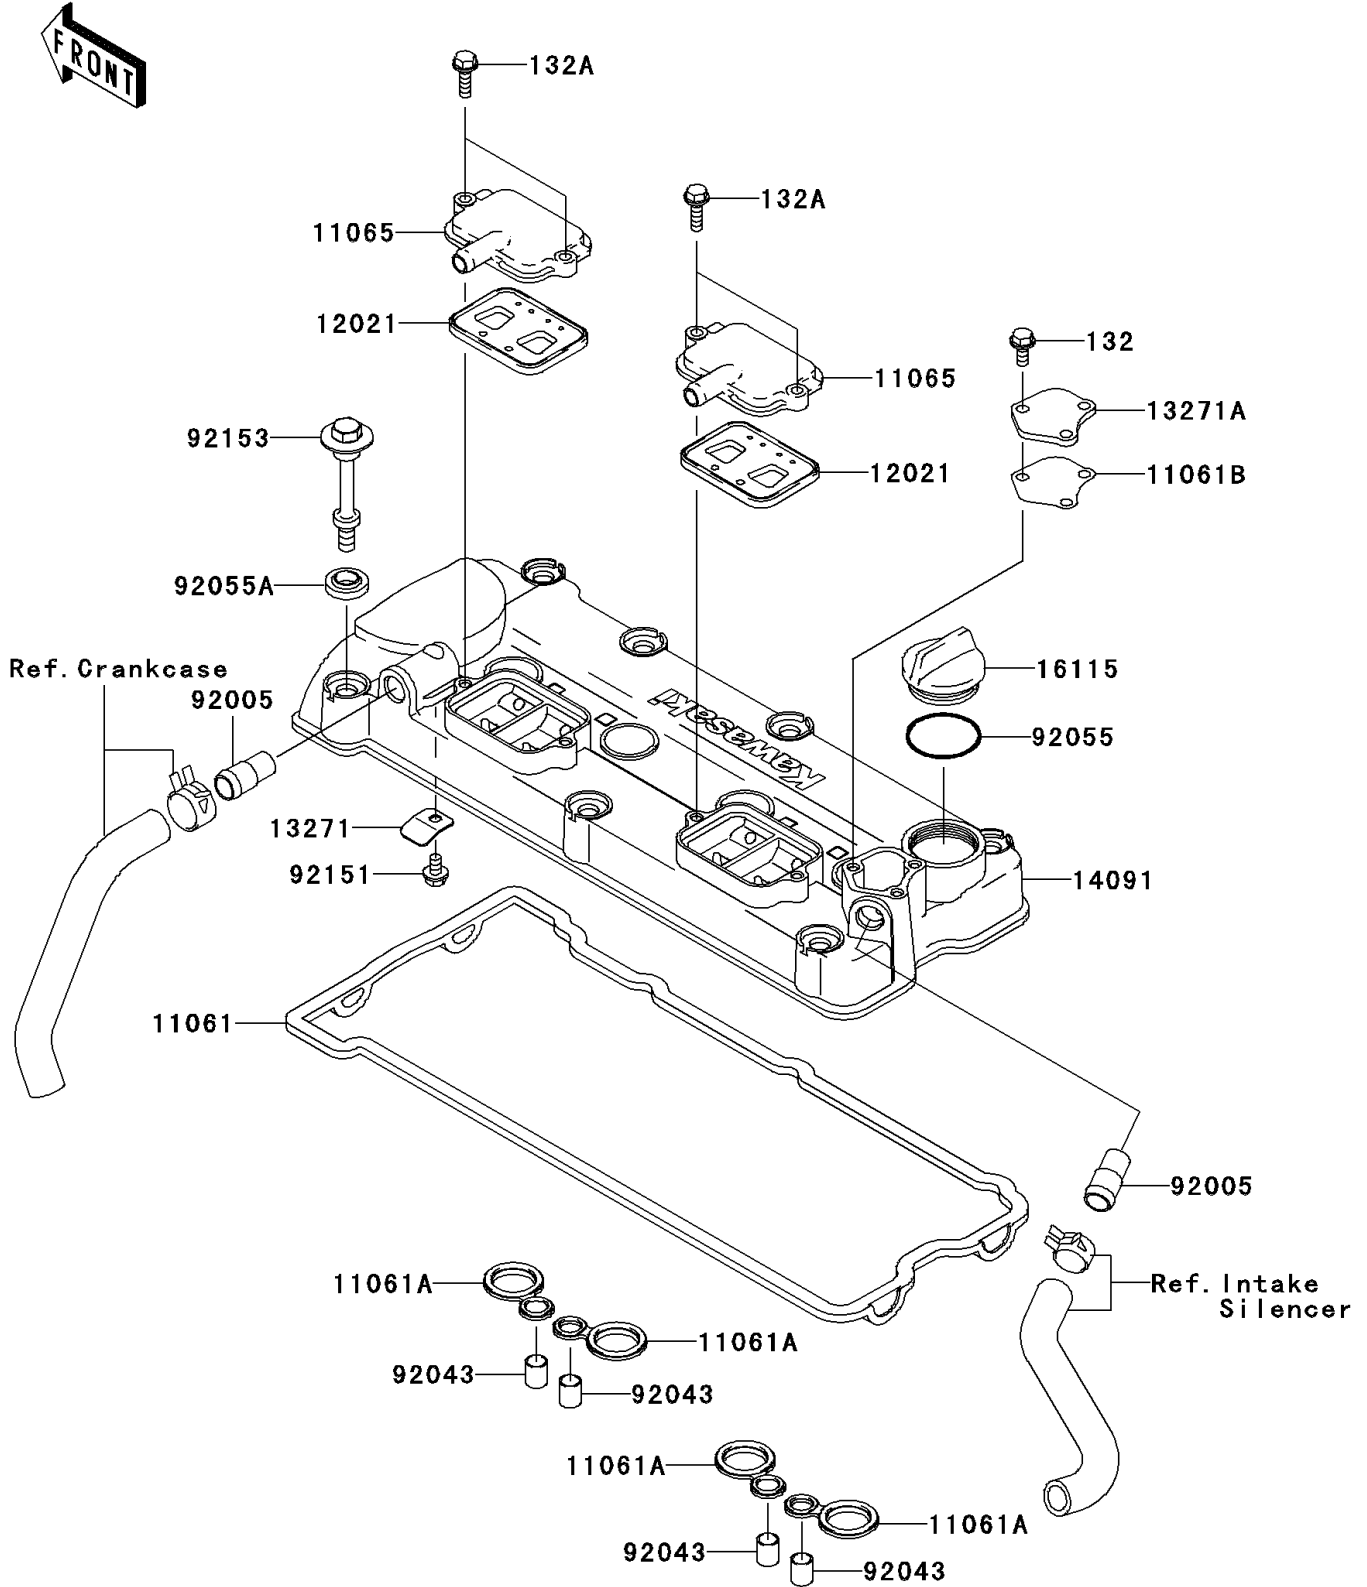

2005 STX-12F PARTS DIAGRAM

Cylinder Head Cover

E1112

2005 STX-12F PARTS LIST

Cylinder Head Cover

ITEM NAME	PART NUMBER	QUANTITY
GASKET,HEAD COVER (Ref # 11061)	11061-0090	1
GASKET,SPARK PLUG HOLE (Ref # 11061A)	11061-0105	4
GASKET,PLATE (Ref # 11061B)	11061-3728	1
CAP,ASV (Ref # 11065)	11065-3723	2
VALVE-ASSY-REED (Ref # 12021)	12021-1119	2
PLATE (Ref # 13271)	13271-3851	1
PLATE (Ref # 13271A)	13271-3898	1
COVER,HEAD (Ref # 14091)	14091-3760	1
CAP-OIL FILLER (Ref # 16115)	16115-1064	1
FITTING (Ref # 92005)	92005-3741	2
PIN,10.1X12X14 (Ref # 92043)	92043-4009	4
RING-O,38X1.9 (Ref # 92055)	92055-1295	1
RING-O,HEAD COVER BOLT (Ref # 92055A)	92055-1352	7
BOLT,FLANGED,6X10 (Ref # 92151)	92151-1822	1
BOLT,HEAD COVER (Ref # 92153)	92153-3706	7
BOLT-FLANGED-SMALL,6X14 (Ref # 132)	132Y0614	3
BOLT-FLANGED-SMALL,6X20 (Ref # 132A)	132Y0620	4