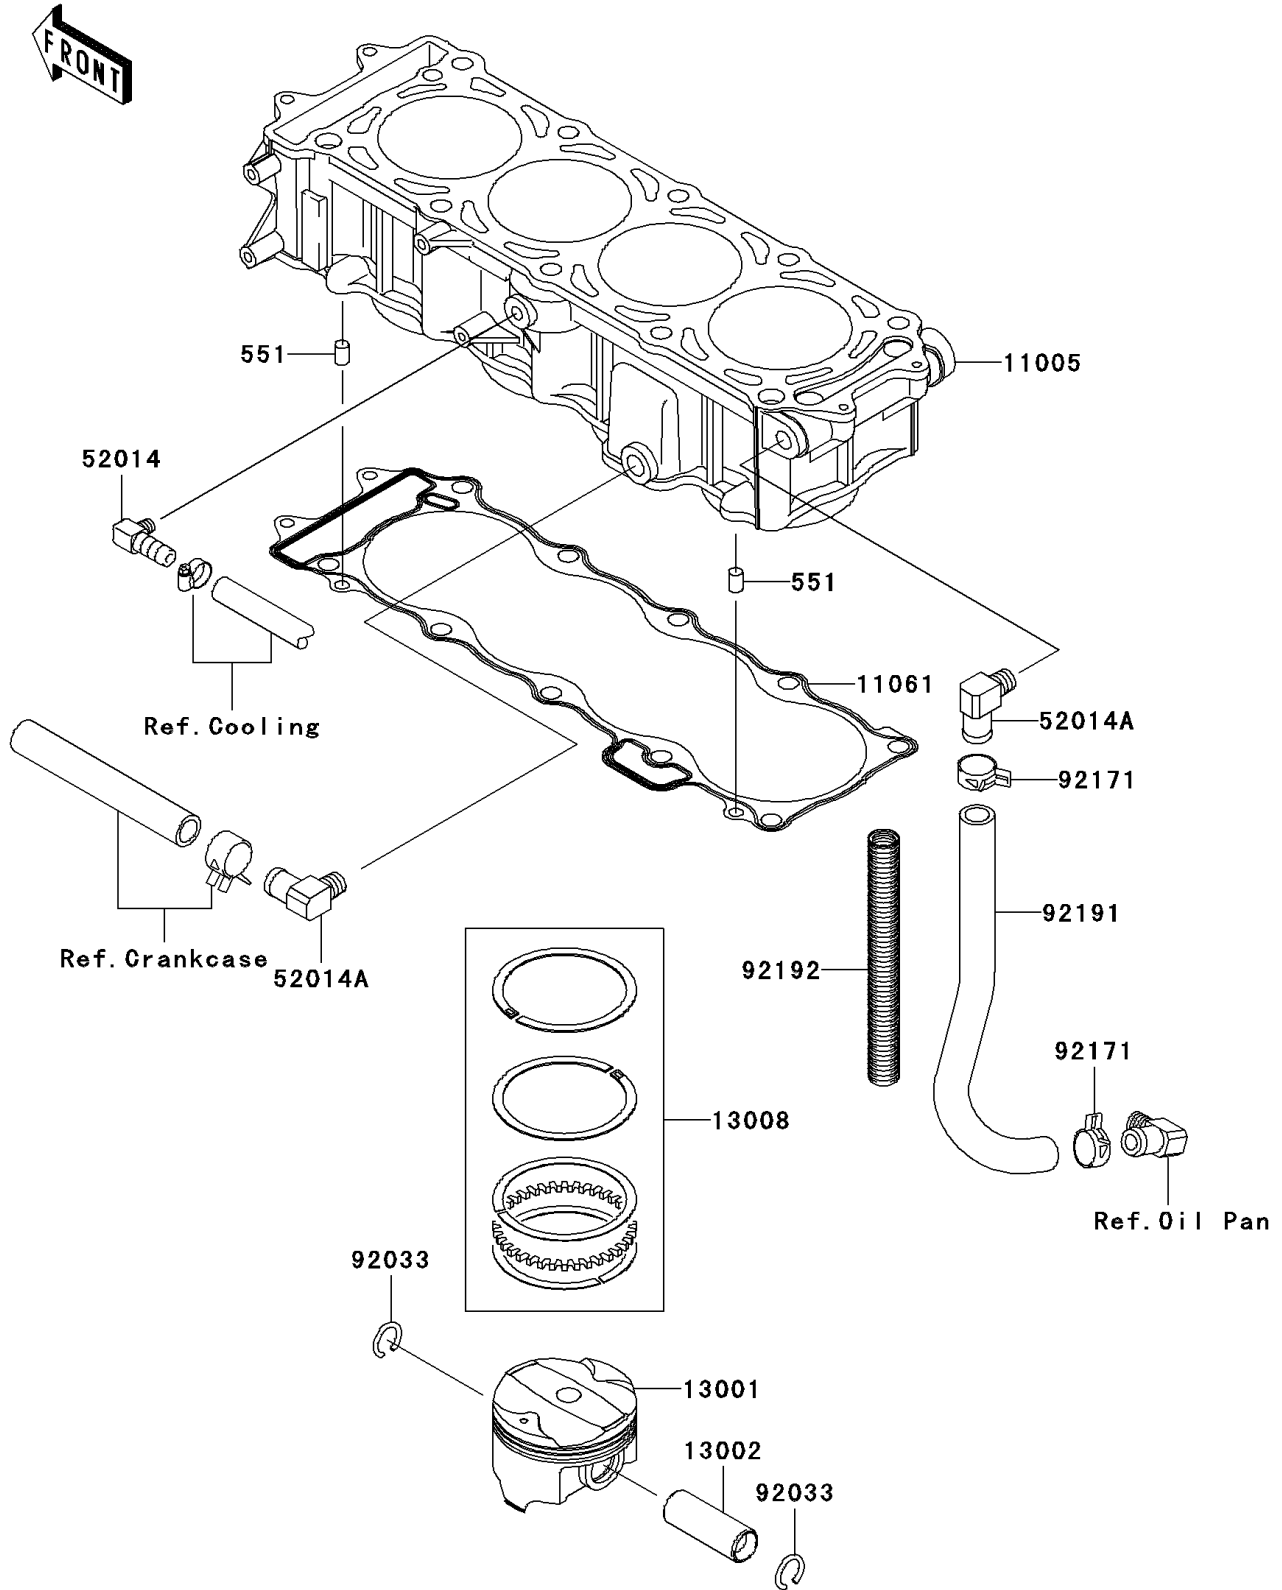

2005 STX-12F PARTS DIAGRAM

Cylinder/Piston(s)

E1120

2005 STX-12F PARTS LIST

Cylinder/Piston(s)

ITEM NAME	PART NUMBER	QUANTITY
CYLINDER-ENGINE (Ref # 11005)	11005-3758	1
GASKET,CYLINDER BASE (Ref # 11061)	11061-3708	1
PISTON-ENGINE (Ref # 13001)	13001-3736	4
PIN-PISTON (Ref # 13002)	13002-3709	4
RING-SET-PISTON (Ref # 13008)	13008-1196	4
ELBOW (Ref # 52014)	52014-3708	1
ELBOW (Ref # 52014A)	52014-3717	2
RING-SNAP (Ref # 92033)	92033-1188	8
CLAMP,TUBE (Ref # 92171)	92171-3710	2
TUBE,BREATHER (Ref # 92191)	92191-3983	1
TUBE,19.5X23.8X170 (Ref # 92192)	92192-3702	1
PIN-DOWEL (Ref # 551)	551R0812	2