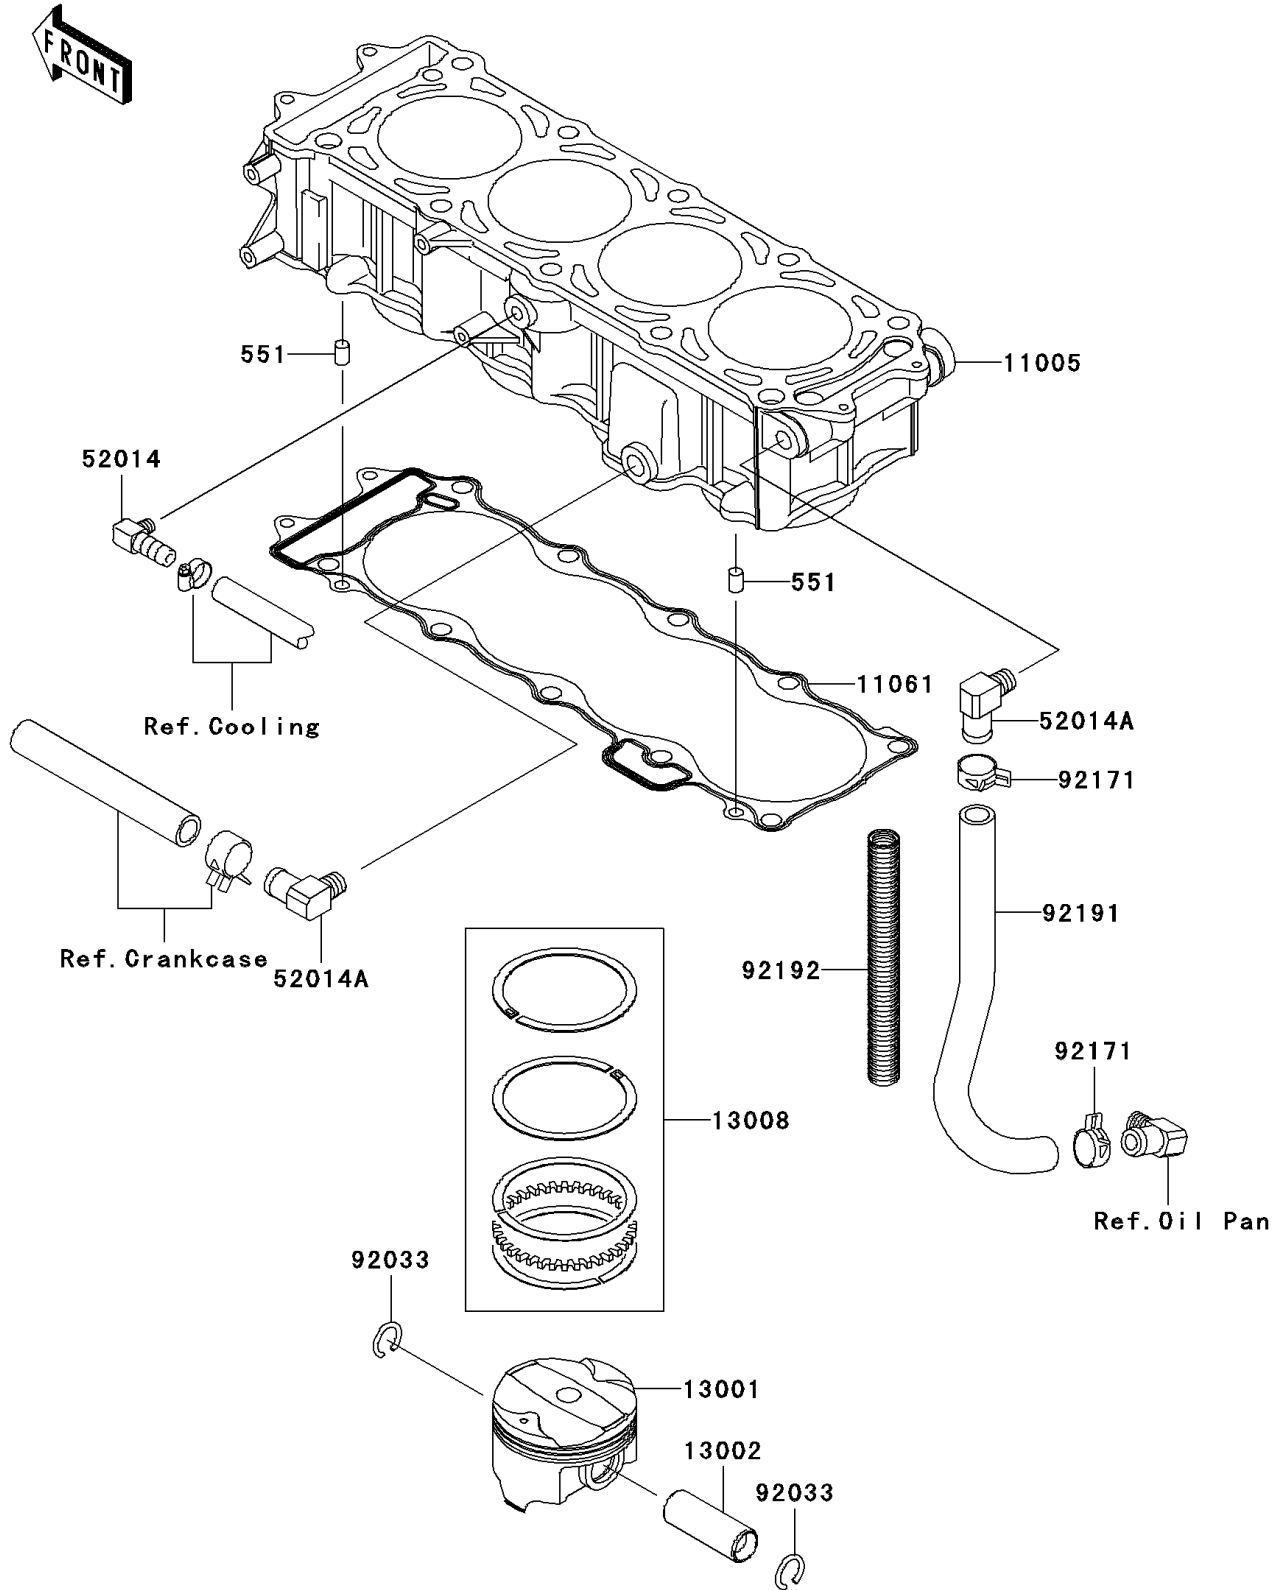

2005 STX-12F PARTS DIAGRAM

Cylinder/Piston(s)

E1120

2005 STX-12F PARTS LIST

Cylinder/Piston(s)

| ITEM NAME | PART NUMBER | QUANTITY |
|------------------------------------|-------------|----------|
| CYLINDER-ENGINE (Ref # 11005) | 11005-3758 | 1 |
| GASKET,CYLINDER BASE (Ref # 11061) | 11061-3708 | 1 |
| PISTON-ENGINE (Ref # 13001) | 13001-3736 | 4 |
| PIN-PISTON (Ref # 13002) | 13002-3709 | 4 |
| RING-SET-PISTON (Ref # 13008) | 13008-1196 | 4 |
| ELBOW (Ref # 52014) | 52014-3708 | 1 |
| ELBOW (Ref # 52014A) | 52014-3717 | 2 |
| RING-SNAP (Ref # 92033) | 92033-1188 | 8 |
| CLAMP,TUBE (Ref # 92171) | 92171-3710 | 2 |
| TUBE,BREATHER (Ref # 92191) | 92191-3983 | 1 |
| TUBE,19.5X23.8X170 (Ref # 92192) | 92192-3702 | 1 |
| PIN-DOWEL (Ref # 551) | 551R0812 | 2 |