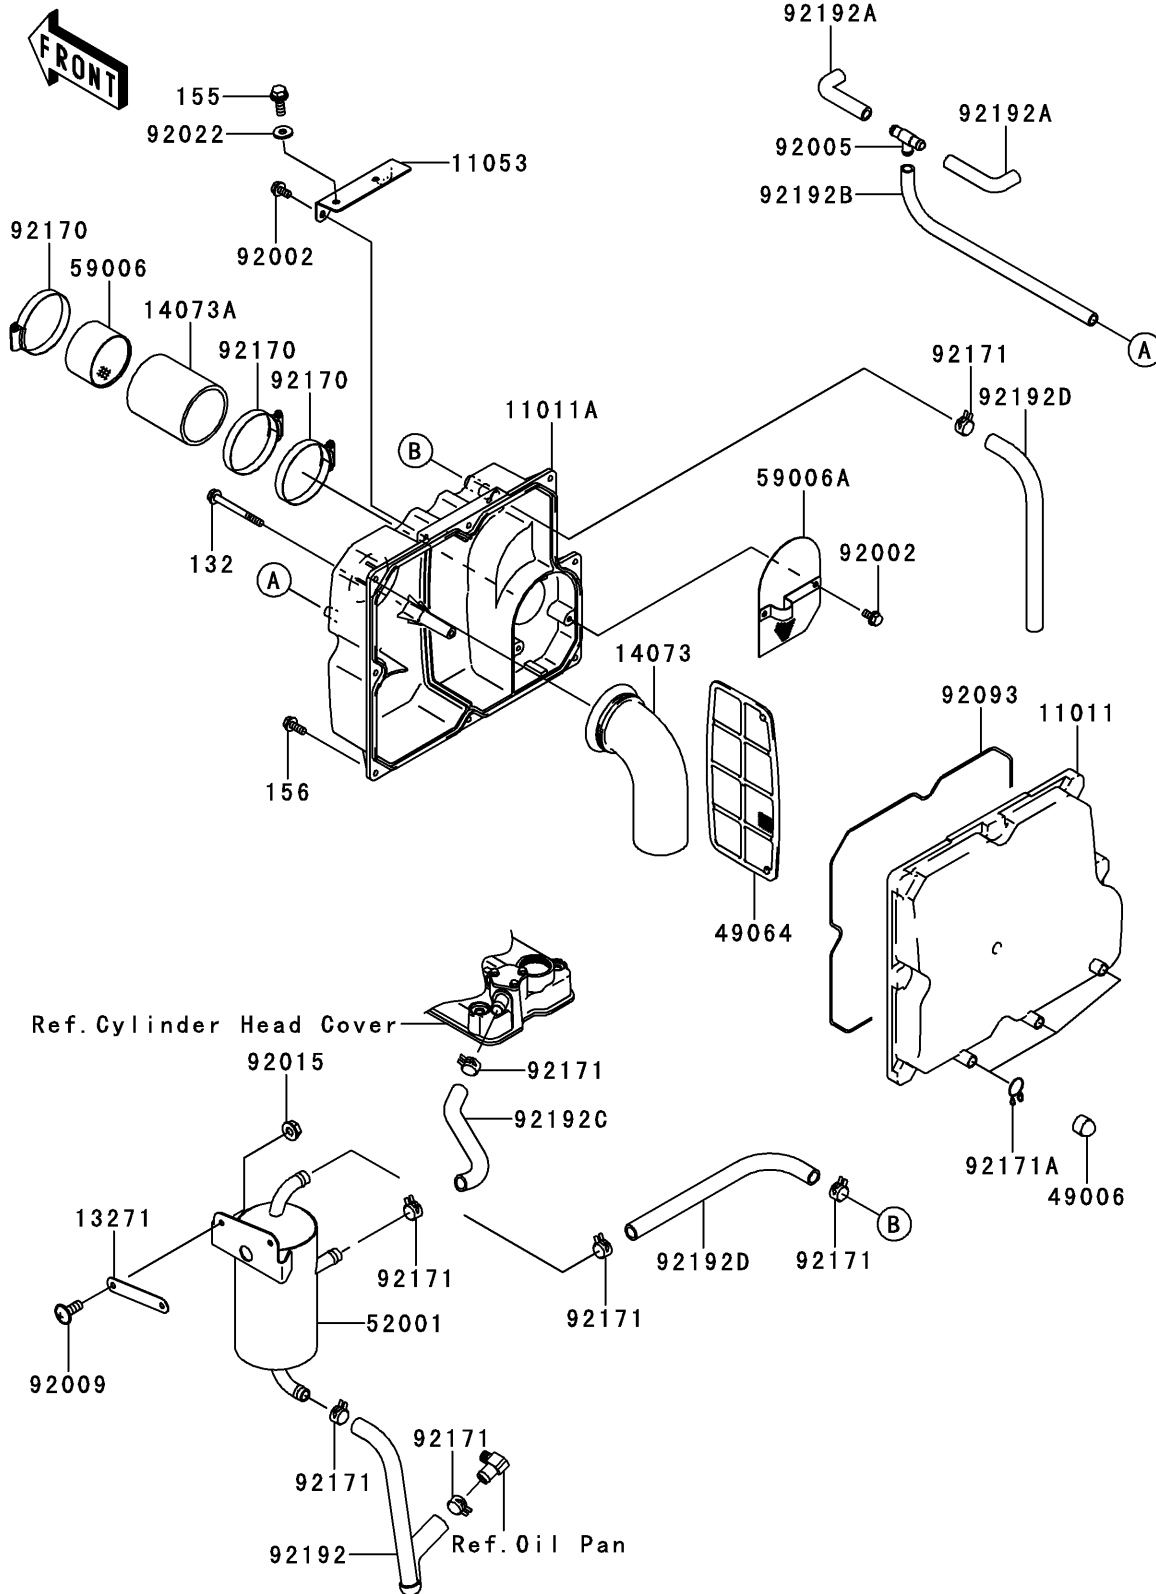

2005 STX-12F PARTS DIAGRAM

Intake Silencer

E1130

2005 STX-12F PARTS LIST

Intake Silencer

ITEM NAME	PART NUMBER	QUANTITY
CASE-AIR FILTER,RR (Ref # 11011)	11011-3704	1
CASE-AIR FILTER (Ref # 11011A)	11011-3706	1
BRACKET (Ref # 11053)	11053-3725	1
PLATE (Ref # 13271)	13271-3880	1
DUCT,AIR FILTER-ASV (Ref # 14073)	14073-3794	1
DUCT,AIR FILTER-THOROTTLE (Ref # 14073A)	14073-3795	1
BOOT,DRAIN (Ref # 49006)	49006-3718	3
FILTER-AIR (Ref # 49064)	49064-3702	1
TANK-OIL (Ref # 52001)	52001-3738	1
ARRESTER-FLAME (Ref # 59006)	59006-0019	1
ARRESTER-FLAME (Ref # 59006A)	59006-3720	1
BOLT,6X12 (Ref # 92002)	92002-3763	4
FITTING (Ref # 92005)	92005-3745	1
SCREW,M6X20 (Ref # 92009)	92009-3870	2
NUT,6MM (Ref # 92015)	92015-3767	2
WASHER,8.2X18X1.5 (Ref # 92022)	92022-3743	2
SEAL (Ref # 92093)	92093-3766	1
CLAMP (Ref # 92170)	92170-3764	3
CLAMP,TUBE (Ref # 92171)	92171-3710	7
CLAMP,BOOT (Ref # 92171A)	92171-3711	3
TUBE,SEPARTOR-OILPLAN (Ref # 92192)	92192-3701	1
TUBE (Ref # 92192A)	92192-3717	2
TUBE,ASV-AIR CASE (Ref # 92192B)	92192-3718	1
TUBE,HEAD-SEPARATOR (Ref # 92192C)	92192-3719	1
TUBE,BLOWBY (Ref # 92192D)	92192-3725	2
BOLT-FLANGED-SMALL,6X60 (Ref # 132)	132Y0660	1
BOLT-WSP-SMALL,8X20 (Ref # 155)	155R0820	2
BOLT-WP,6X16 (Ref # 156)	156R0616	8