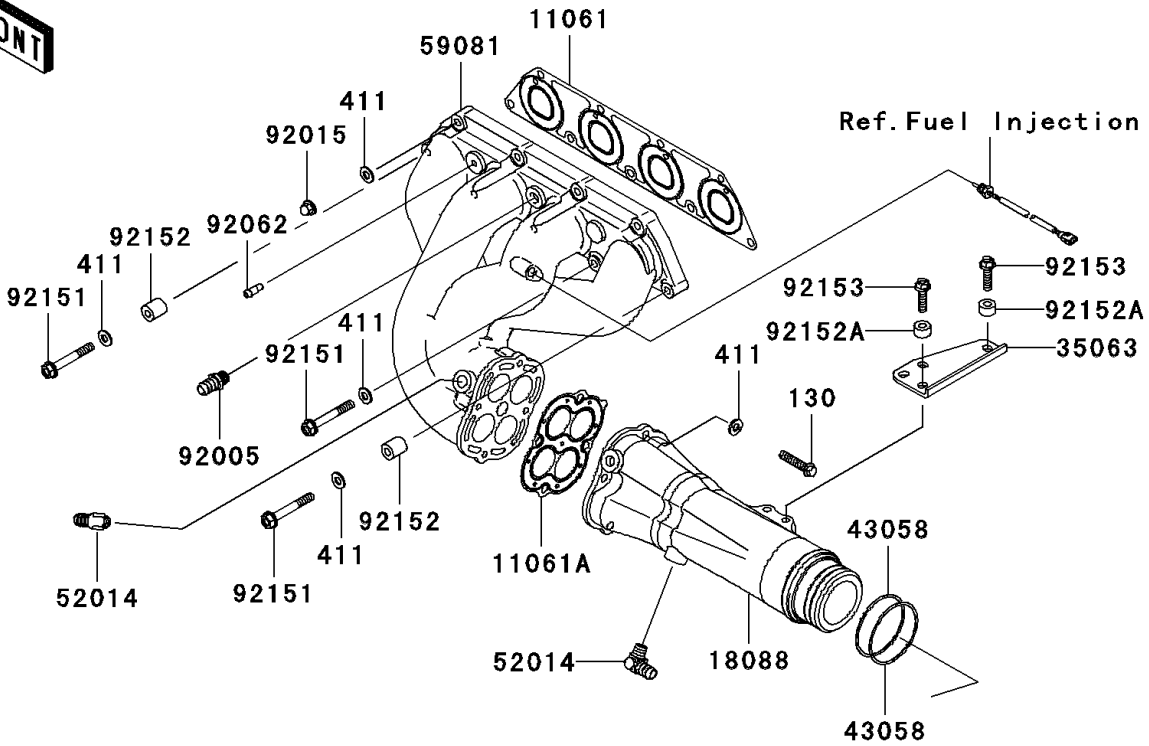

2005 STX-12F PARTS DIAGRAM

Muffler(s)

E1140

2005 STX-12F PARTS LIST

Muffler(s)

ITEM NAME	PART NUMBER	QUANTITY
GASKET,MANIFOLD EXHAUST (Ref # 11061)	11061-3713	1
GASKET,PIPE EXHAUST (Ref # 11061A)	11061-3714	1
PIPE-EXHAUST (Ref # 18088)	18088-3723	1
STAY (Ref # 35063)	35063-3704	1
RING,GASKET (Ref # 43058)	43058-3733	2
MUFFLER-COMP (Ref # 49070)	49070-3744	1
MUFFLER-COMP,2ND (Ref # 49070A)	49070-3745	1
ELBOW (Ref # 52014)	52014-3711	3
MANIFOLD-EXHAUST (Ref # 59081)	59081-3741	1
FITTING (Ref # 92005)	92005-3714	1
FITTING (Ref # 92005A)	92005-3743	1
NUT,CAP,8MM (Ref # 92015)	92015-1371	4
CLAMP (Ref # 92037)	92037-3738	4
NOZZLE (Ref # 92062)	92062-3705	1
BOLT,8X60 (Ref # 92151)	92151-3730	5
COLLAR (Ref # 92152)	92152-3736	2
COLLAR,8.2X17X10 (Ref # 92152A)	92152-3740	4
BOLT,FLANGED,8X30 (Ref # 92153)	92153-3722	4
DAMPER,25X25 (Ref # 92160)	92160-3864	1
DAMPER,40X25 (Ref # 92160A)	92160-3865	1
CLAMP (Ref # 92170)	92170-3760	2
TUBE,RR (Ref # 92191)	92191-3984	1
TUBE,FR (Ref # 92191A)	92191-3985	1
TUBE,PIPE EX-MUFFLER (Ref # 92191B)	92191-3986	1
BOLT-FLANGED,8X40 (Ref # 130)	130Z0840	4
WASHER-PLAIN,8MM (Ref # 411)	411S0800	13