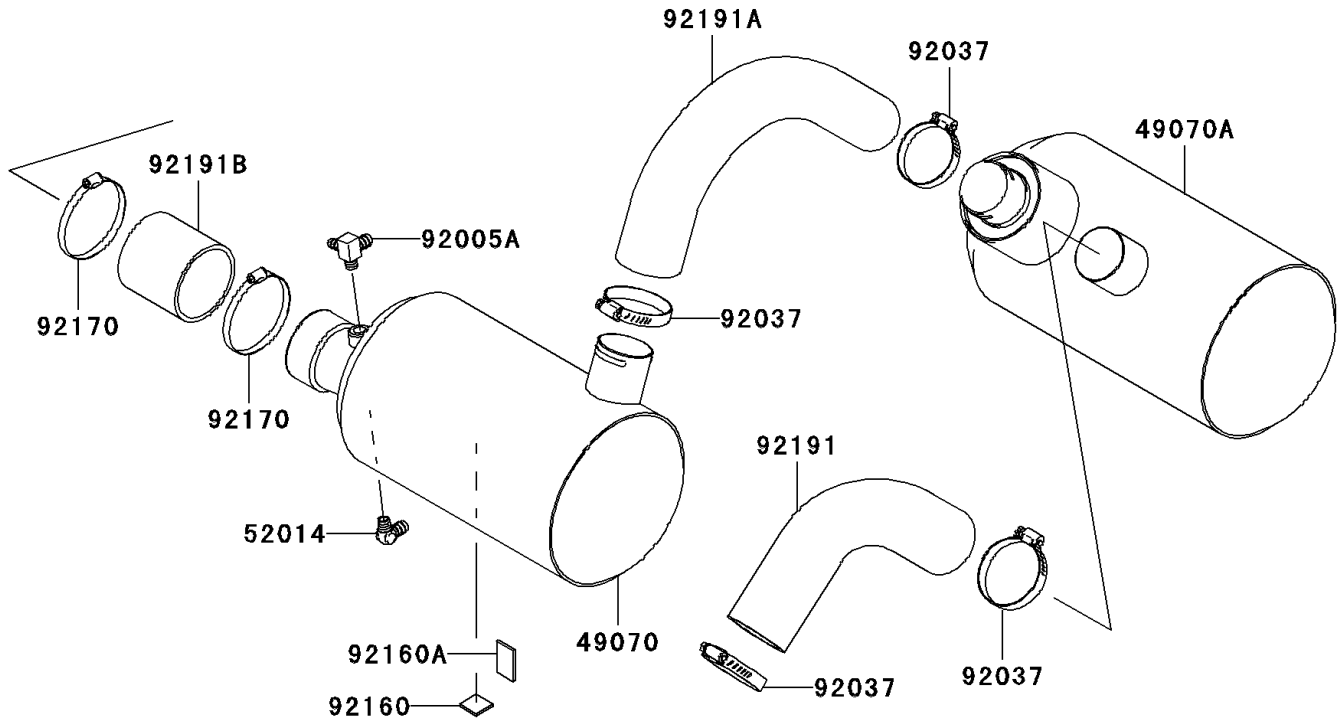

2005 STX-12F PARTS DIAGRAM

Muffler(s)

E1140

2005 STX-12F PARTS LIST

Muffler(s)

ITEM NAME	PART NUMBER	QUANTITY
GASKET,MANIFOLD EXHAUST (Ref # 11061)	11061-3713	1
GASKET,PIPE EXHAUST (Ref # 11061A)	11061-3714	1
PIPE-EXHAUST (Ref # 18088)	18088-3723	1
STAY (Ref # 35063)	35063-3704	1
RING,GASKET (Ref # 43058)	43058-3733	2
MUFFLER-COMP (Ref # 49070)	49070-3744	1
MUFFLER-COMP,2ND (Ref # 49070A)	49070-3745	1
ELBOW (Ref # 52014)	52014-3711	3
MANIFOLD-EXHAUST (Ref # 59081)	59081-3741	1
FITTING (Ref # 92005)	92005-3714	1
FITTING (Ref # 92005A)	92005-3743	1
NUT,CAP,8MM (Ref # 92015)	92015-1371	4
CLAMP (Ref # 92037)	92037-3738	4
NOZZLE (Ref # 92062)	92062-3705	1
BOLT,8X60 (Ref # 92151)	92151-3730	5
COLLAR (Ref # 92152)	92152-3736	2
COLLAR,8.2X17X10 (Ref # 92152A)	92152-3740	4
BOLT,FLANGED,8X30 (Ref # 92153)	92153-3722	4
DAMPER,25X25 (Ref # 92160)	92160-3864	1
DAMPER,40X25 (Ref # 92160A)	92160-3865	1
CLAMP (Ref # 92170)	92170-3760	2
TUBE,RR (Ref # 92191)	92191-3984	1
TUBE,FR (Ref # 92191A)	92191-3985	1
TUBE,PIPE EX-MUFFLER (Ref # 92191B)	92191-3986	1
BOLT-FLANGED,8X40 (Ref # 130)	130Z0840	4
WASHER-PLAIN,8MM (Ref # 411)	411S0800	13