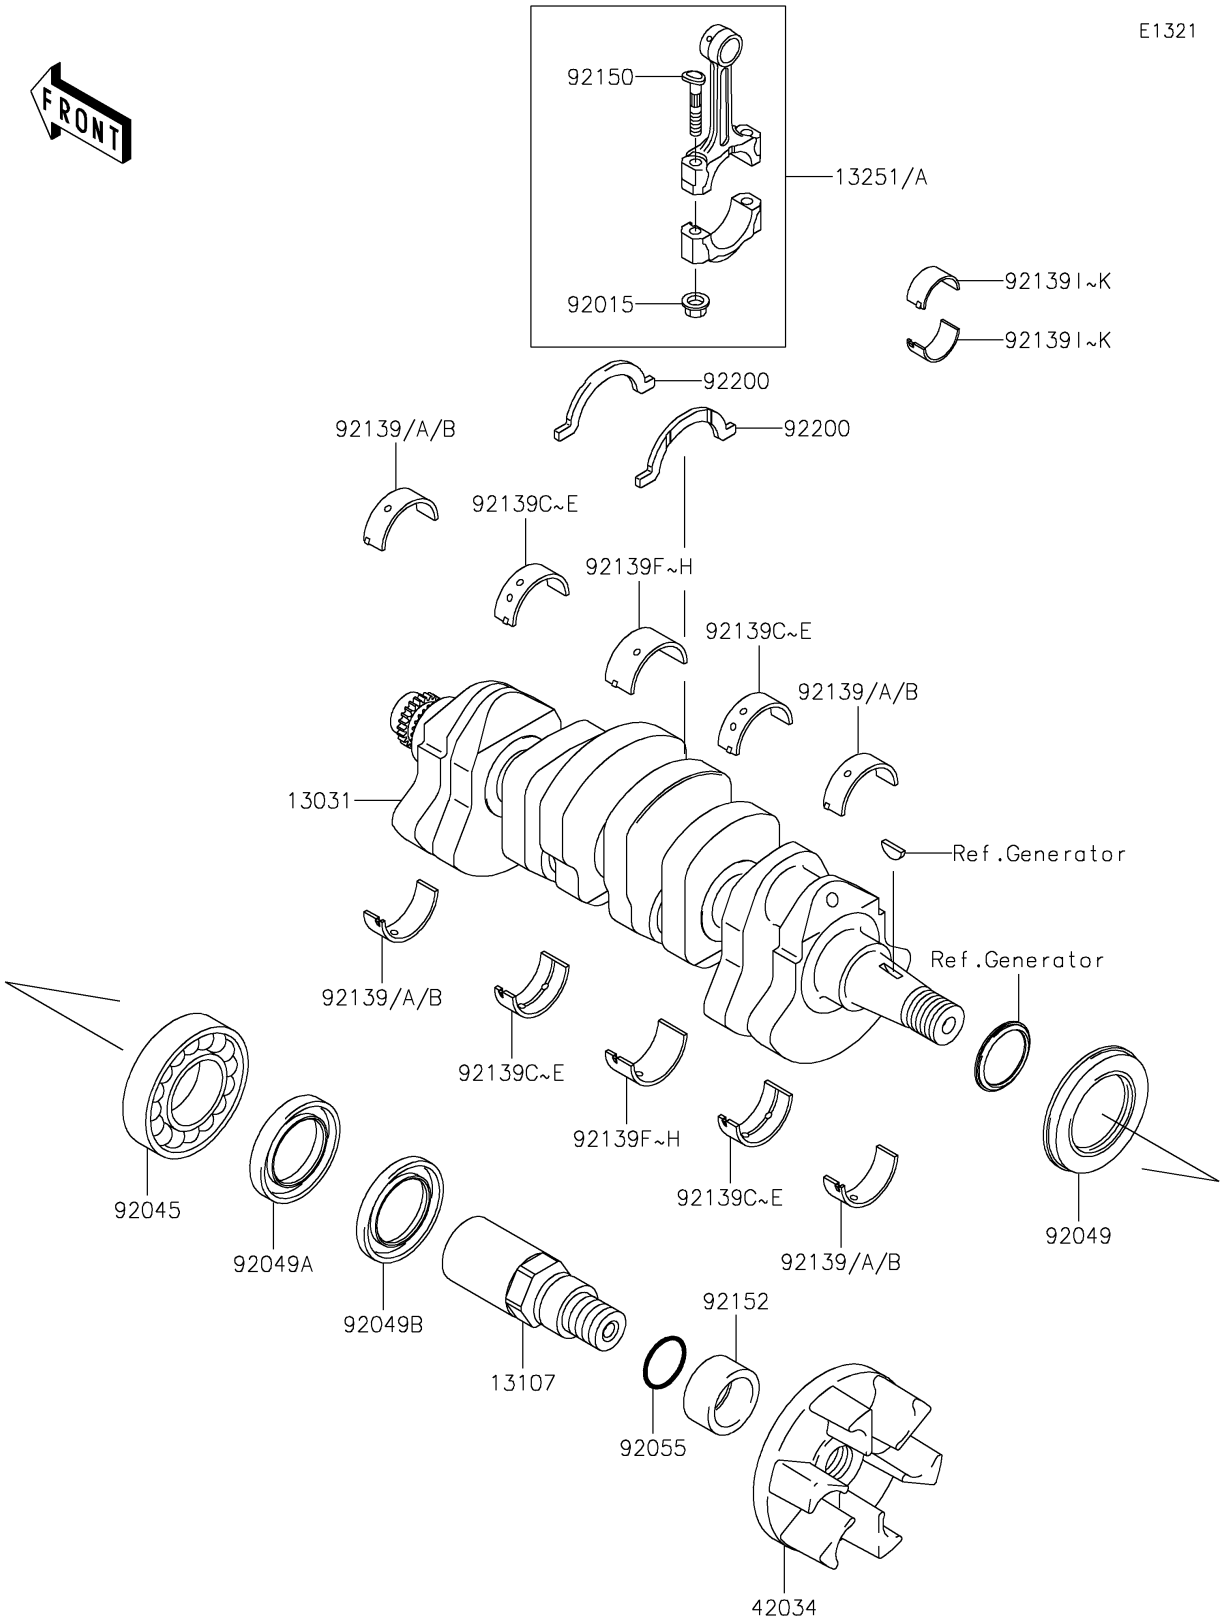

2005 STX-12F PARTS DIAGRAM

Crankshaft

E1321

2005 STX-12F PARTS LIST

Crankshaft

ITEM NAME	PART NUMBER	QUANTITY
CRANKSHAFT-COMP (Ref # 13031)	13031-3740	1
SHAFT (Ref # 13107)	13107-3785	1
ROD-ASSY-CONNECTING,K (Ref # 13251)	13251-3701-KK	4
ROD-ASSY-CONNECTING,L (Ref # 13251A)	13251-3701-LL	4
COUPLING (Ref # 42034)	42034-3711	1
NUT,CONNECTING ROD (Ref # 92015)	92015-1559	8
BEARING-BALL,6208ZZ AS2S (Ref # 92045)	92045-3739	1
SEAL-OIL,SD347626LHS (Ref # 92049)	92049-3736	1
SEAL-OIL,FPJ740628.5ZS (Ref # 92049A)	92049-3737	1
SEAL-OIL,S40626NS (Ref # 92049B)	92049-3738	1
RING-O (Ref # 92055)	92055-091	1
BUSH,CRANK,#1,BLU,NA MODEL (Ref # 92139)	92139-0942	4
BUSH,CRANK,#1,BLK,NA MODEL (Ref # 92139A)	92139-0943	AR
BUSH,CRANK,#1,BRN,NA MODEL (Ref # 92139B)	92139-0944	AR
BUSH,CRANK,#2,BLU,NA MODEL (Ref # 92139C)	92139-0945	4
BUSH,CRANK,#2,BLK,NA MODEL (Ref # 92139D)	92139-0946	AR
BUSH,CRANK,#2,BRN,NA MODEL (Ref # 92139E)	92139-0947	AR
BUSH,CRANK,#3,BLU,NA MODEL (Ref # 92139F)	92139-0948	2
BUSH,CRANK,#3,BLK,NA MODEL (Ref # 92139G)	92139-0949	AR
BUSH,CRANK,#3,BRN,NA MODEL (Ref # 92139H)	92139-0950	AR
BUSHING,CONNECTING ROD,BLUE (Ref # 92139I)	92139-1091	8
BUSHING,CONNECTING ROD,BLACK (Ref # 92139J)	92139-1092	AR
BUSHING,CONNECTING ROD,BROWN (Ref # 92139K)	92139-1093	AR
BOLT,CONNECTING ROD,9MM (Ref # 92150)	92150-1362	8
COLLAR,OUTPUT RR,L=19.5 (Ref # 92152)	92152-3733	1
WASHER (Ref # 92200)	92200-3789	2