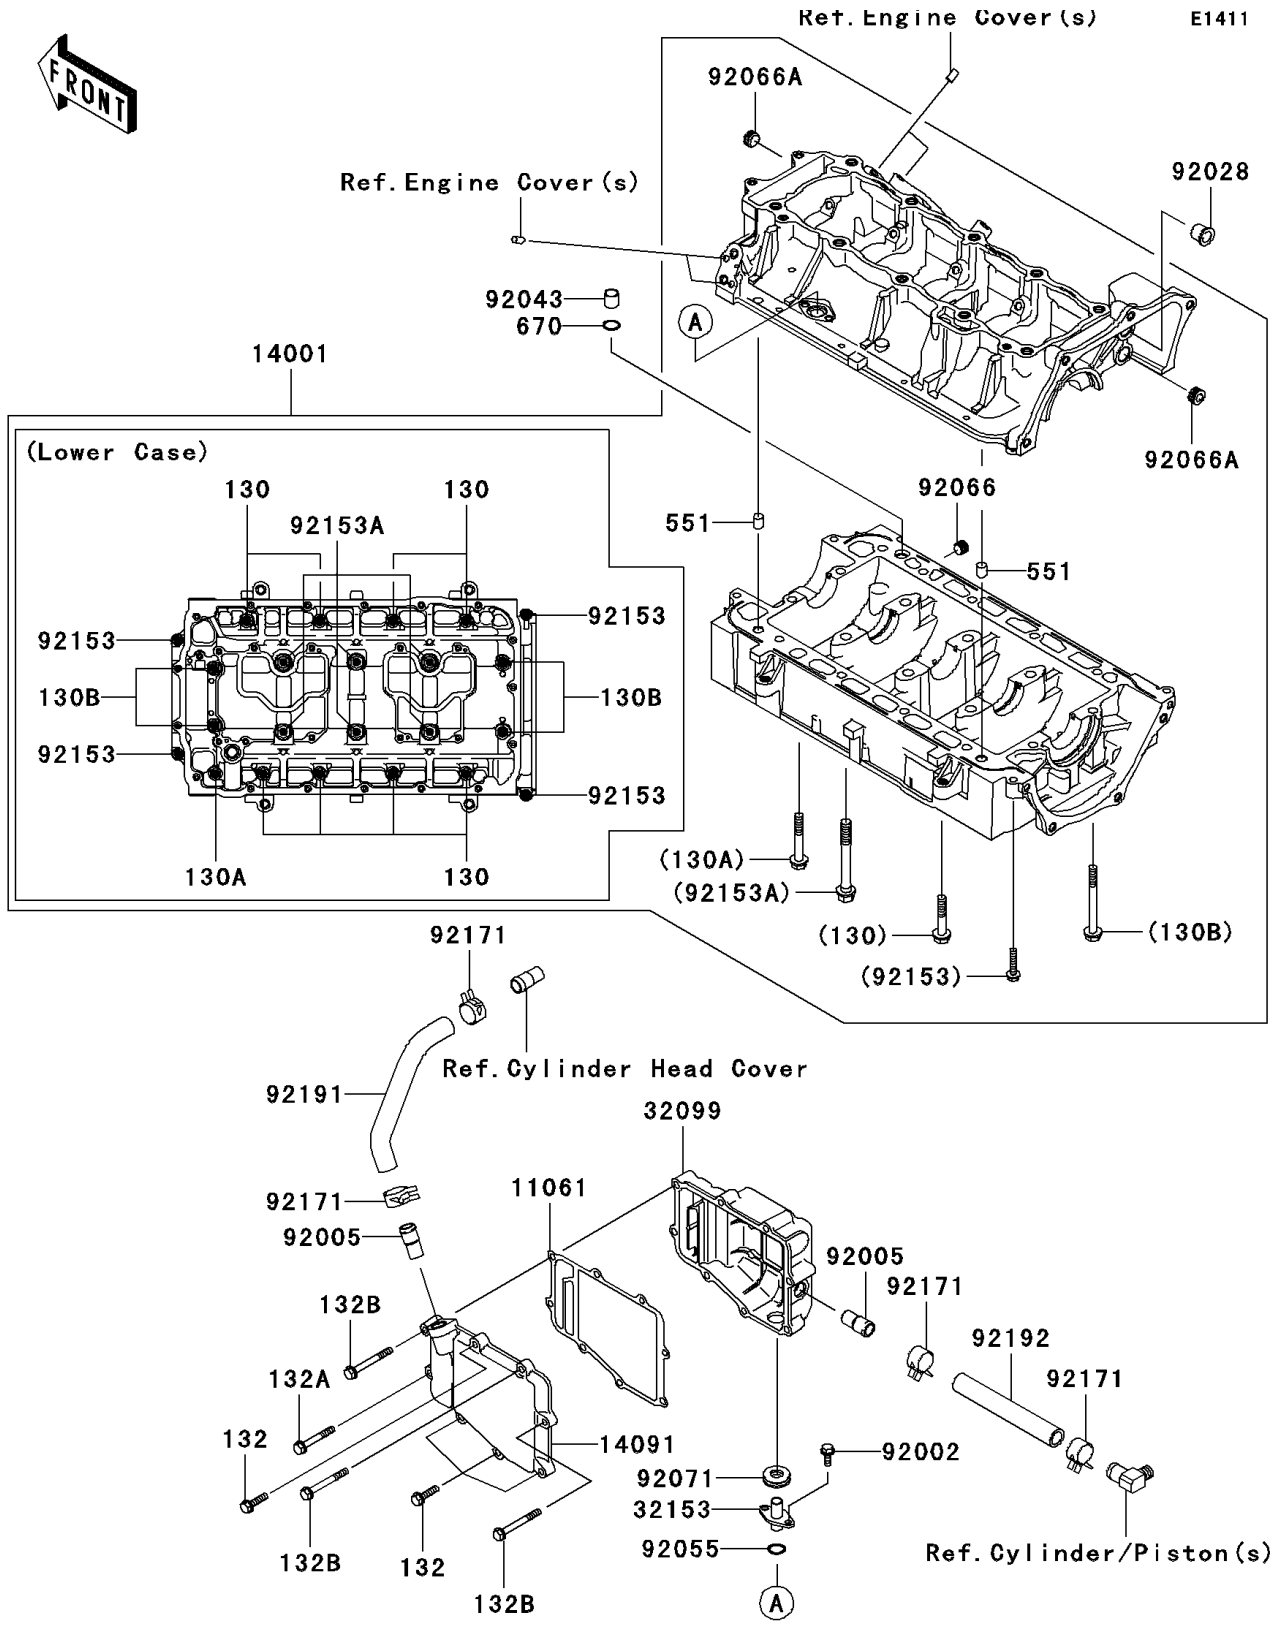

2005 STX-12F PARTS DIAGRAM

Crankcase

2005 STX-12F PARTS LIST

Crankcase

ITEM NAME	PART NUMBER	QUANTITY
GASKET,BREATHER CASE (Ref # 11061)	11061-3715	1
SET-CRANKCASE (Ref # 14001)	14001-3743	1
COVER,BREATHER (Ref # 14091)	14091-3761	1
CASE,BREATHER (Ref # 32099)	32099-3848	1
PIPE,BREATHER (Ref # 32153)	32153-3732	1
BOLT,6X16 (Ref # 92002)	92002-3728	2
FITTING (Ref # 92005)	92005-3741	2
BUSHING (Ref # 92028)	92028-3718	1
PIN,11.5X14X14 (Ref # 92043)	92043-1279	1
RING-O,12X3 (Ref # 92055)	92055-3768	1
PLUG (Ref # 92066)	92066-3778	1
PLUG (Ref # 92066A)	92066-3782	2
GROMMET (Ref # 92071)	92071-3839	1
BOLT,6X30 (Ref # 92153)	92153-3707	4
BOLT,10X85 (Ref # 92153A)	92153-3711	6
CLAMP,TUBE (Ref # 92171)	92171-3710	4
TUBE,HEAD COVER-BREATHER (Ref # 92191)	92191-3964	1
TUBE,14X20X140 (Ref # 92192)	92192-3723	1
BOLT-FLANGED,8X45 (Ref # 130)	130Z0845	8
BOLT-FLANGED,8X55 (Ref # 130A)	130Z0855	1
BOLT-FLANGED,8X85 (Ref # 130B)	130Z0885	4
BOLT-FLANGED-SMALL,6X25 (Ref # 132)	132Y0625	4
BOLT-FLANGED-SMALL,6X45 (Ref # 132A)	132Y0645	1
BOLT-FLANGED-SMALL,6X55 (Ref # 132B)	132Y0655	3
PIN-DOWEL (Ref # 551)	551R1012	2
O RING,14MM (Ref # 670)	670D2014	1