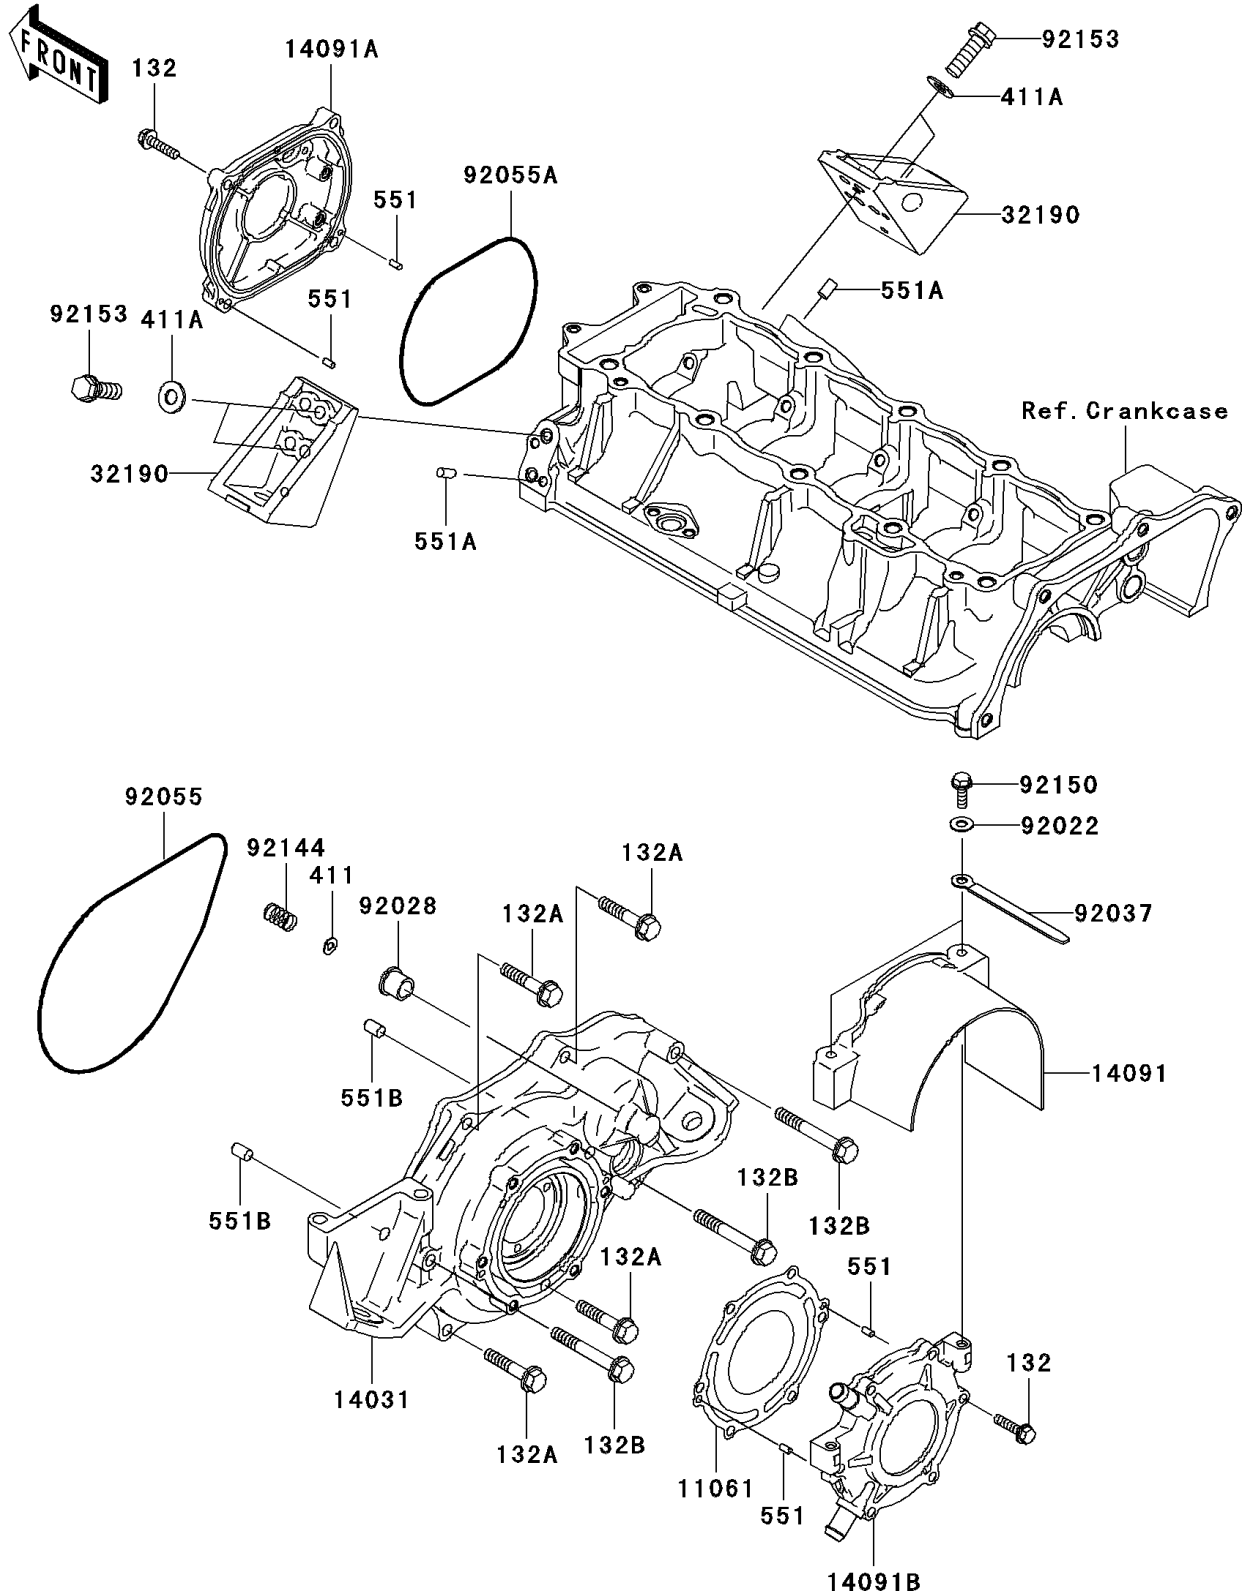

2005 STX-12F PARTS DIAGRAM

Engine Cover(s)

E1431

2005 STX-12F PARTS LIST

Engine Cover(s)

ITEM NAME	PART NUMBER	QUANTITY
GASKET,OUTPUT COVER (Ref # 11061)	11061-3709	1
COVER-GENERATOR (Ref # 14031)	14031-3734	1
COVER,COUPLING (Ref # 14091)	14091-3749	1
COVER,PULS (Ref # 14091A)	14091-3763	1
COVER,OUTPUT (Ref # 14091B)	14091-3776	1
BRACKET-ENGINE (Ref # 32190)	32190-3703	2
WASHER,6.5X20X1.5 (Ref # 92022)	92022-3710	2
BUSHING (Ref # 92028)	92028-3718	1
CLAMP,L=100 (Ref # 92037)	92037-3736	2
RING-O,196X3 (Ref # 92055)	92055-3761	1
RING-O,120X3 (Ref # 92055A)	92055-3762	1
SPRING (Ref # 92144)	92144-3728	1
BOLT,6X18 (Ref # 92150)	92150-3729	2
BOLT,FLANGED,8X30 (Ref # 92153)	92153-3722	4
BOLT-FLANGED-SMALL,6X25 (Ref # 132)	132Y0625	10
BOLT-FLANGED-SMALL,8X40 (Ref # 132A)	132Y0840	4
BOLT-FLANGED-SMALL,8X60 (Ref # 132B)	132Y0860	3
WASHER-PLAIN,5MM (Ref # 411)	411S0500	1
WASHER-PLAIN,8MM (Ref # 411A)	411S0800	4
PIN-DOWEL (Ref # 551)	551R0408	4
PIN-DOWEL (Ref # 551A)	551R0612	4
PIN-DOWEL (Ref # 551B)	551R0812	2