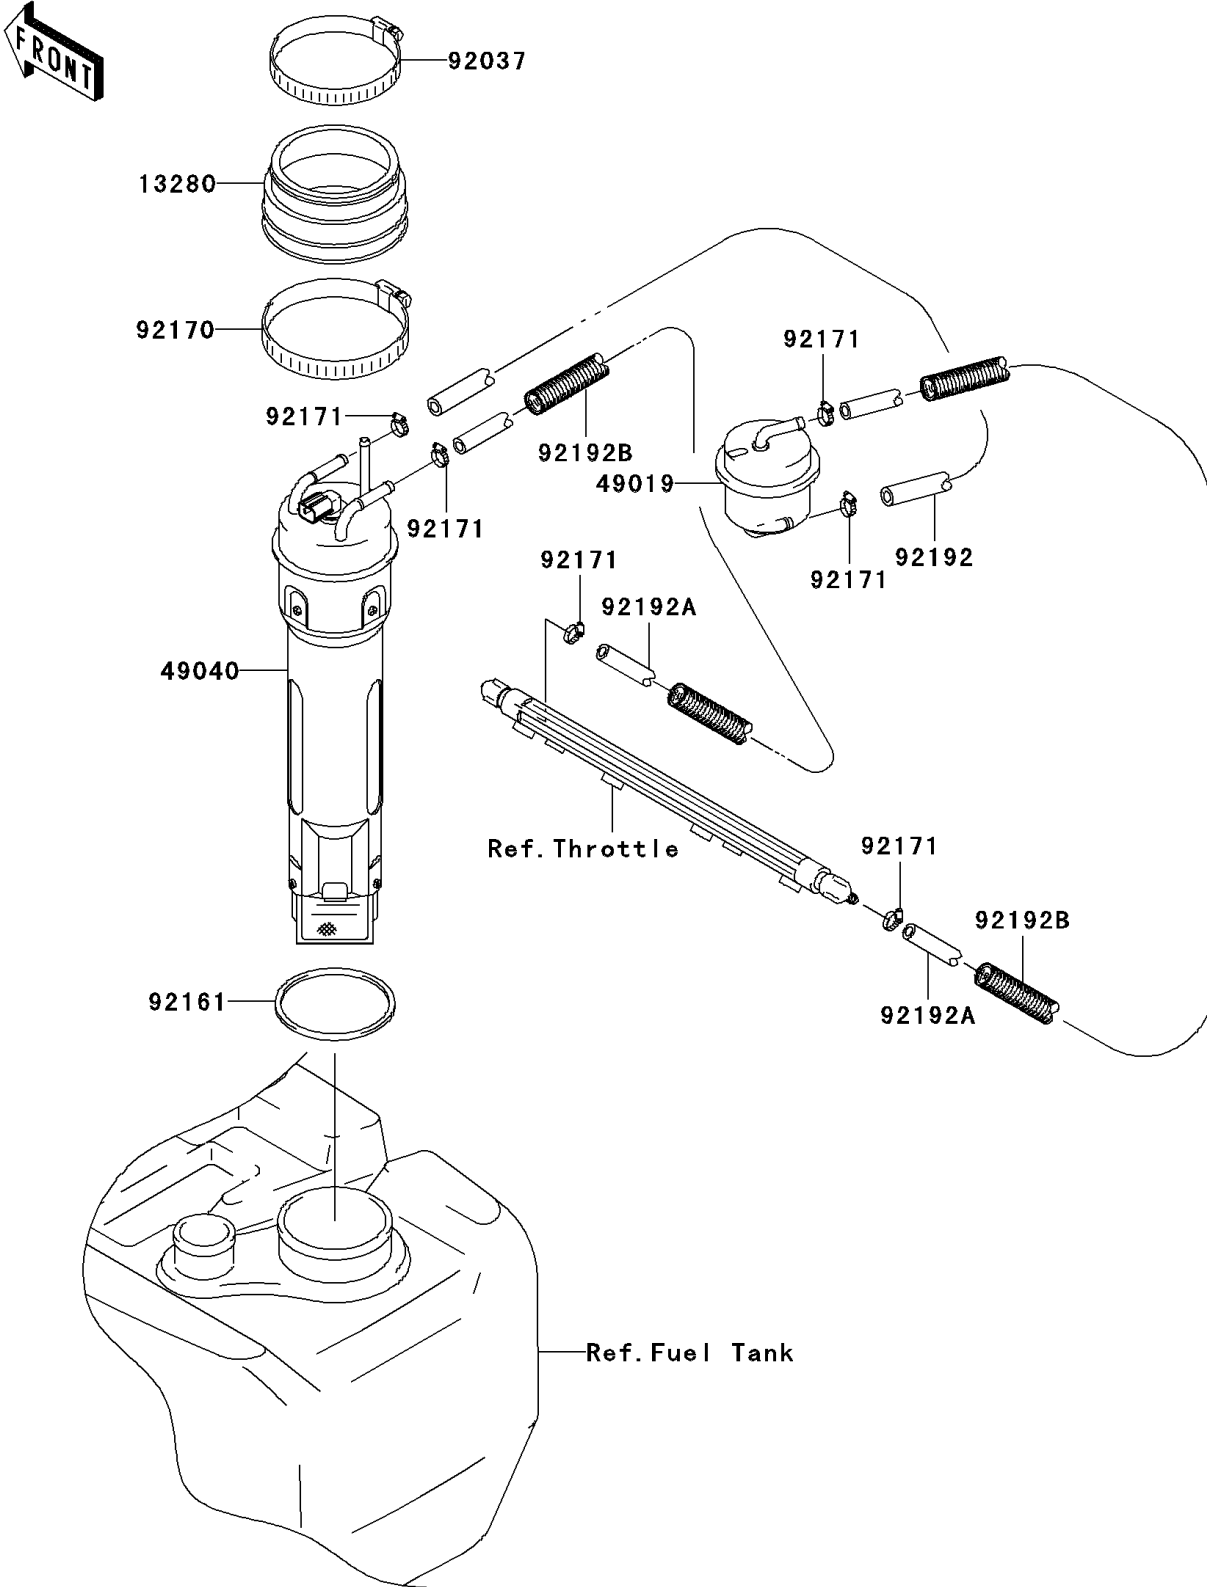

2005 STX-12F PARTS DIAGRAM

Fuel Pump

E1520

2005 STX-12F PARTS LIST

Fuel Pump

ITEM NAME	PART NUMBER	QUANTITY
HOLDER (Ref # 13280)	13280-3735	1
FILTER-FUEL (Ref # 49019)	49019-3721	1
PUMP-FUEL (Ref # 49040)	49040-3718	1
CLAMP (Ref # 92037)	92037-541	1
DAMPER,77.7X85.7X3.0 (Ref # 92161)	92161-3759	1
CLAMP (Ref # 92170)	92170-3760	1
CLAMP (Ref # 92171)	92171-3712	6
TUBE,7.5X13.5X460 (Ref # 92192)	92192-3736	1
TUBE,7.5X13.5X700 (Ref # 92192A)	92192-3737	2
TUBE,15.3X20.6X650 (Ref # 92192B)	92192-3748	2