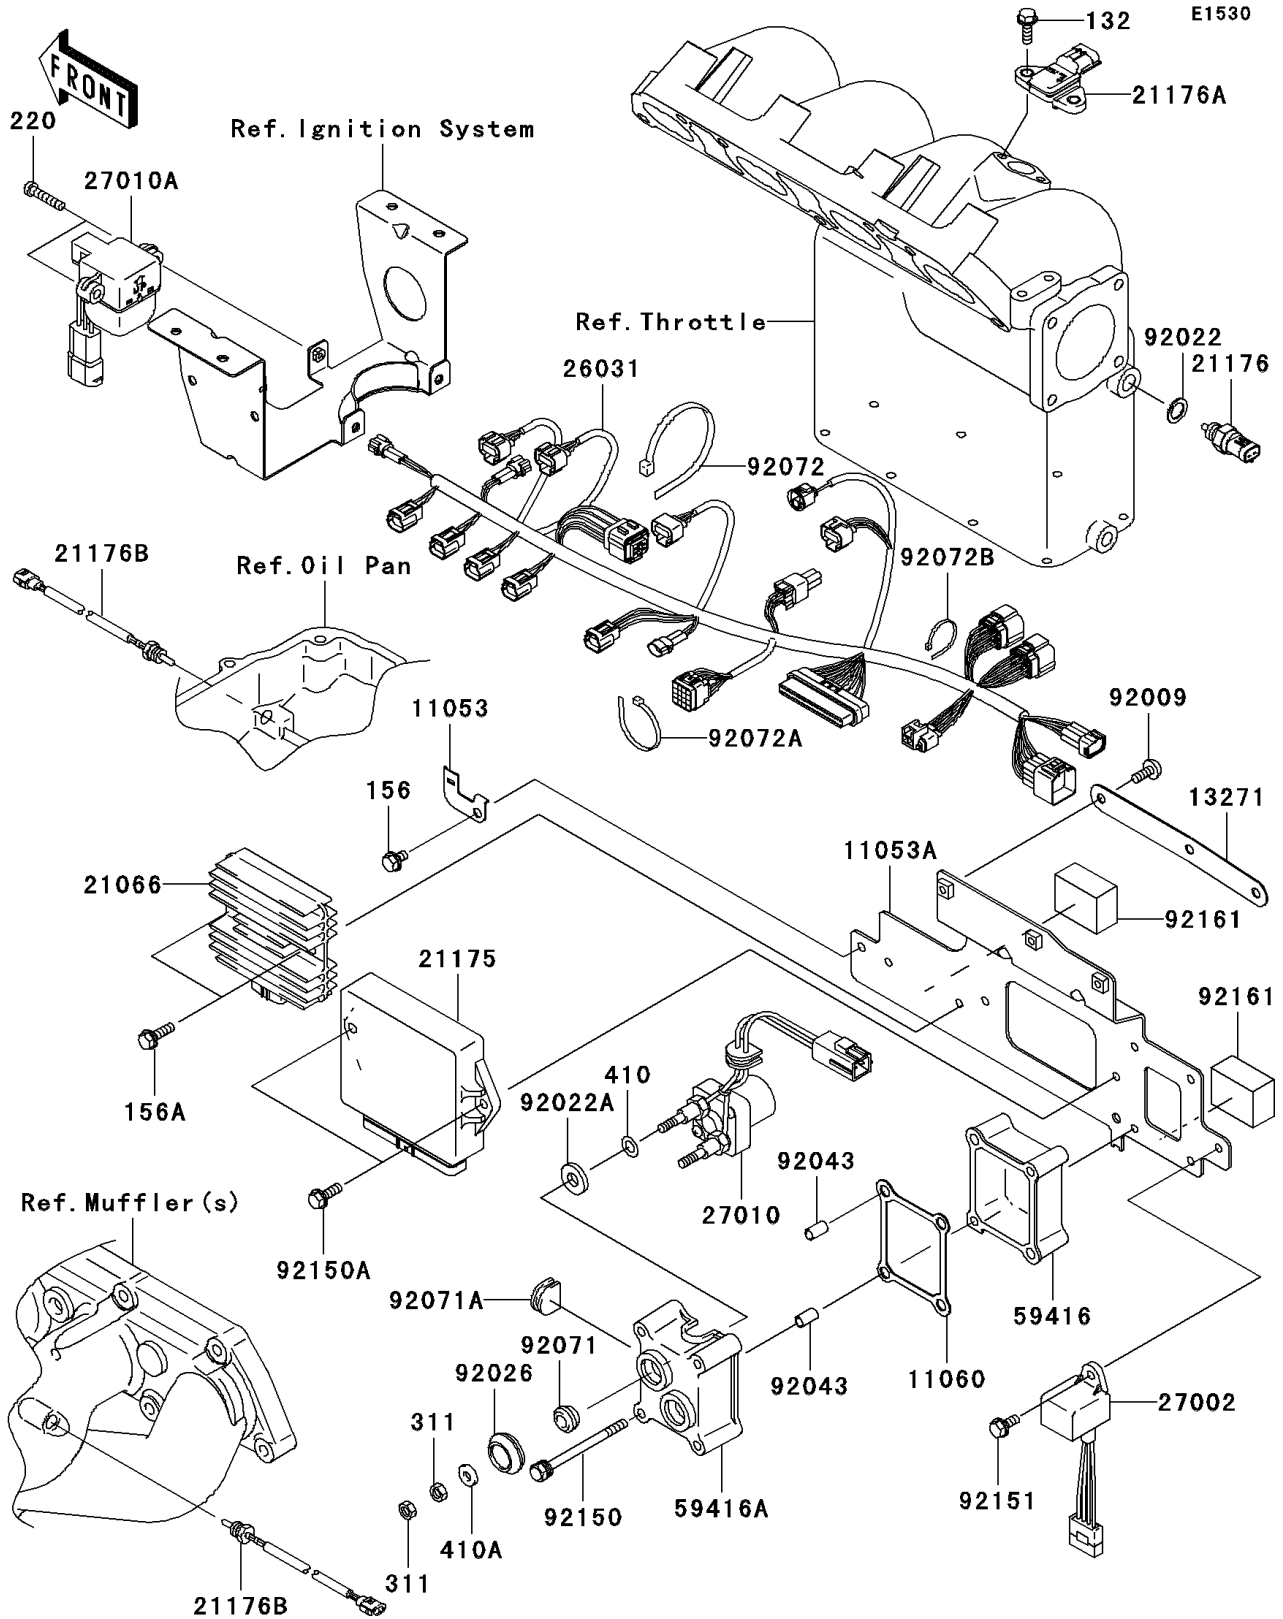

# 2005 STX-12F PARTS DIAGRAM

## 2005 STX-12F PARTS LIST

### Fuel Injection

ITEM NAME	PART NUMBER	QUANTITY
BRACKET,FUSE (Ref # 11053)	11053-3724	1
BRACKET,SWITCH (Ref # 11053A)	11053-3774	1
GASKET (Ref # 11060)	11060-3709	1
PLATE (Ref # 13271)	13271-3842	1
REGULATOR-VOLTAGE (Ref # 21066)	21066-3718	1
CONTROL UNIT-ELECTRONIC (Ref # 21175)	21175-3729	1
SENSOR,AIR TEMPERATURE (Ref # 21176)	21176-1086	1
SENSOR,PRESSURE (Ref # 21176A)	21176-3755	1
SENSOR,WATER TEMP (Ref # 21176B)	21176-3758	2
HARNESS (Ref # 26031)	26031-3717	1
RELAY-ASSY (Ref # 27002)	27002-3703	1
SWITCH (Ref # 27010)	27010-3777	1
SWITCH,SENSOR (Ref # 27010A)	27010-3785	1
CASE-ELECTRIC (Ref # 59416)	59416-3710	1
CASE-ELECTRIC (Ref # 59416A)	59416-3711	1
SCREW,6X15 (Ref # 92009)	92009-3830	3
WASHER,12X18X1.0 (Ref # 92022)	92022-1211	1
WASHER (Ref # 92022A)	92022-3035	2
SPACER (Ref # 92026)	92026-3703	2
PIN (Ref # 92043)	92043-3715	2
GROMMET (Ref # 92071)	92071-3004	2
GROMMET (Ref # 92071A)	92071-3837	1
BAND,L=365 (Ref # 92072)	92072-1197	1
BAND,L=188 (Ref # 92072A)	92072-1239	1
BAND (Ref # 92072B)	92072-3874	1
BOLT,6X80 (Ref # 92150)	92150-3711	4
BOLT,6X18 (Ref # 92150A)	92150-3729	2
BOLT,6X14 (Ref # 92151)	92151-3788	1
DAMPER (Ref # 92161)	92161-3752	2

### Fuel Injection

ITEM NAME	PART NUMBER	QUANTITY
BOLT-FLANGED-SMALL,6X18 (Ref # 132)	132Y0618	2
BOLT-WP,6X10 (Ref # 156)	156R0610	1
BOLT-WP,6X20 (Ref # 156A)	156R0620	2
SCREW-PAN-CROSS,4X20 (Ref # 220)	220R0420	2
NUT-HEX,6MM (Ref # 311)	311R0600	4
WASHER-PLAIN-SMALL,10MM (Ref # 410)	410B1000	2
WASHER-PLAIN-SMALL,6MM (Ref # 410A)	410S0600	2