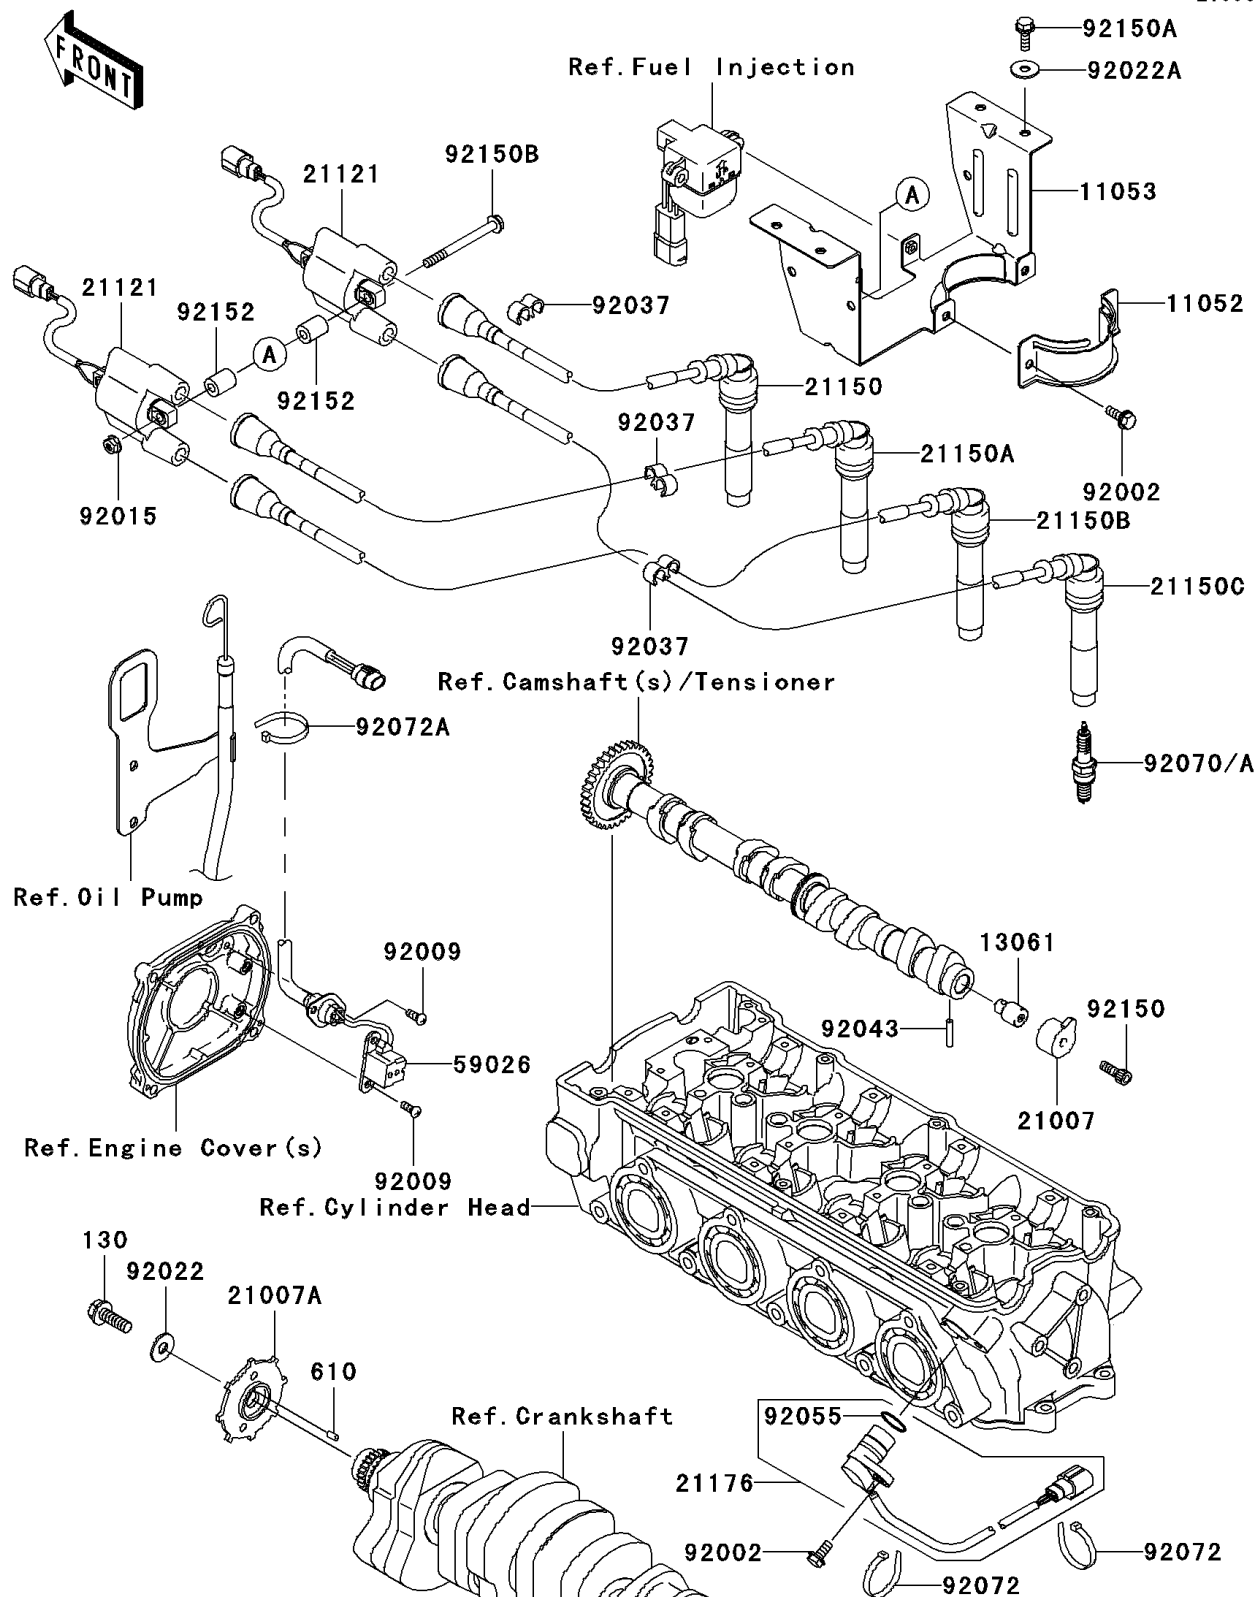

2005 STX-12F PARTS DIAGRAM

Ignition System

E1830

2005 STX-12F PARTS LIST

Ignition System

ITEM NAME	PART NUMBER	QUANTITY
BRACKET,FILTER (Ref # 11052)	11052-3762	1
BRACKET (Ref # 11053)	11053-3783	1
BOSS,CAM SENSOR (Ref # 13061)	13061-1687	1
ROTOR (Ref # 21007)	21007-1356	1
ROTOR,PULSING (Ref # 21007A)	21007-3730	1
COIL-IGNITION (Ref # 21121)	21121-3722	2
CORD-ASSY,#1 (Ref # 21150)	21150-3707	1
CORD-ASSY,#2 (Ref # 21150A)	21150-3708	1
CORD-ASSY,#3 (Ref # 21150B)	21150-3709	1
CORD-ASSY,#4 (Ref # 21150C)	21150-3710	1
SENSOR (Ref # 21176)	21176-1077	1
COIL-PULSING (Ref # 59026)	59026-3702	1
BOLT,6X16 (Ref # 92002)	92002-3728	3
SCREW,5X12 (Ref # 92009)	92009-1296	4
NUT,6MM (Ref # 92015)	92015-3767	2
WASHER,PLAIN (Ref # 92022)	92022-3026	1
WASHER,6.5X20X1.5 (Ref # 92022A)	92022-3710	4
CLAMP,HOSE (Ref # 92037)	92037-1603	3
PIN (Ref # 92043)	92043-1575	1
RING-O (Ref # 92055)	92055-1639	1
PLUG-SPARK,CR9EK(NGK) (Ref # 92070)	92070-1264	4
PLUG-SPARK,CR8EK(NGK) (Ref # 92070A)	92070-1265	4
BAND,L=188 (Ref # 92072)	92072-1239	2
BAND (Ref # 92072A)	92072-3874	1
BOLT,6X18 (Ref # 92150)	92150-1645	1
BOLT,6X18 (Ref # 92150A)	92150-3729	4
BOLT,6X70 (Ref # 92150B)	92150-3753	2
COLLAR (Ref # 92152)	92152-3738	4
BOLT-FLANGED,8X25 (Ref # 130)	130Z0825	1

2005 STX-12F PARTS LIST

Ignition System

ITEM NAME	PART NUMBER	QUANTITY
ROLLER,4X8 (Ref # 610)	610A0408	1