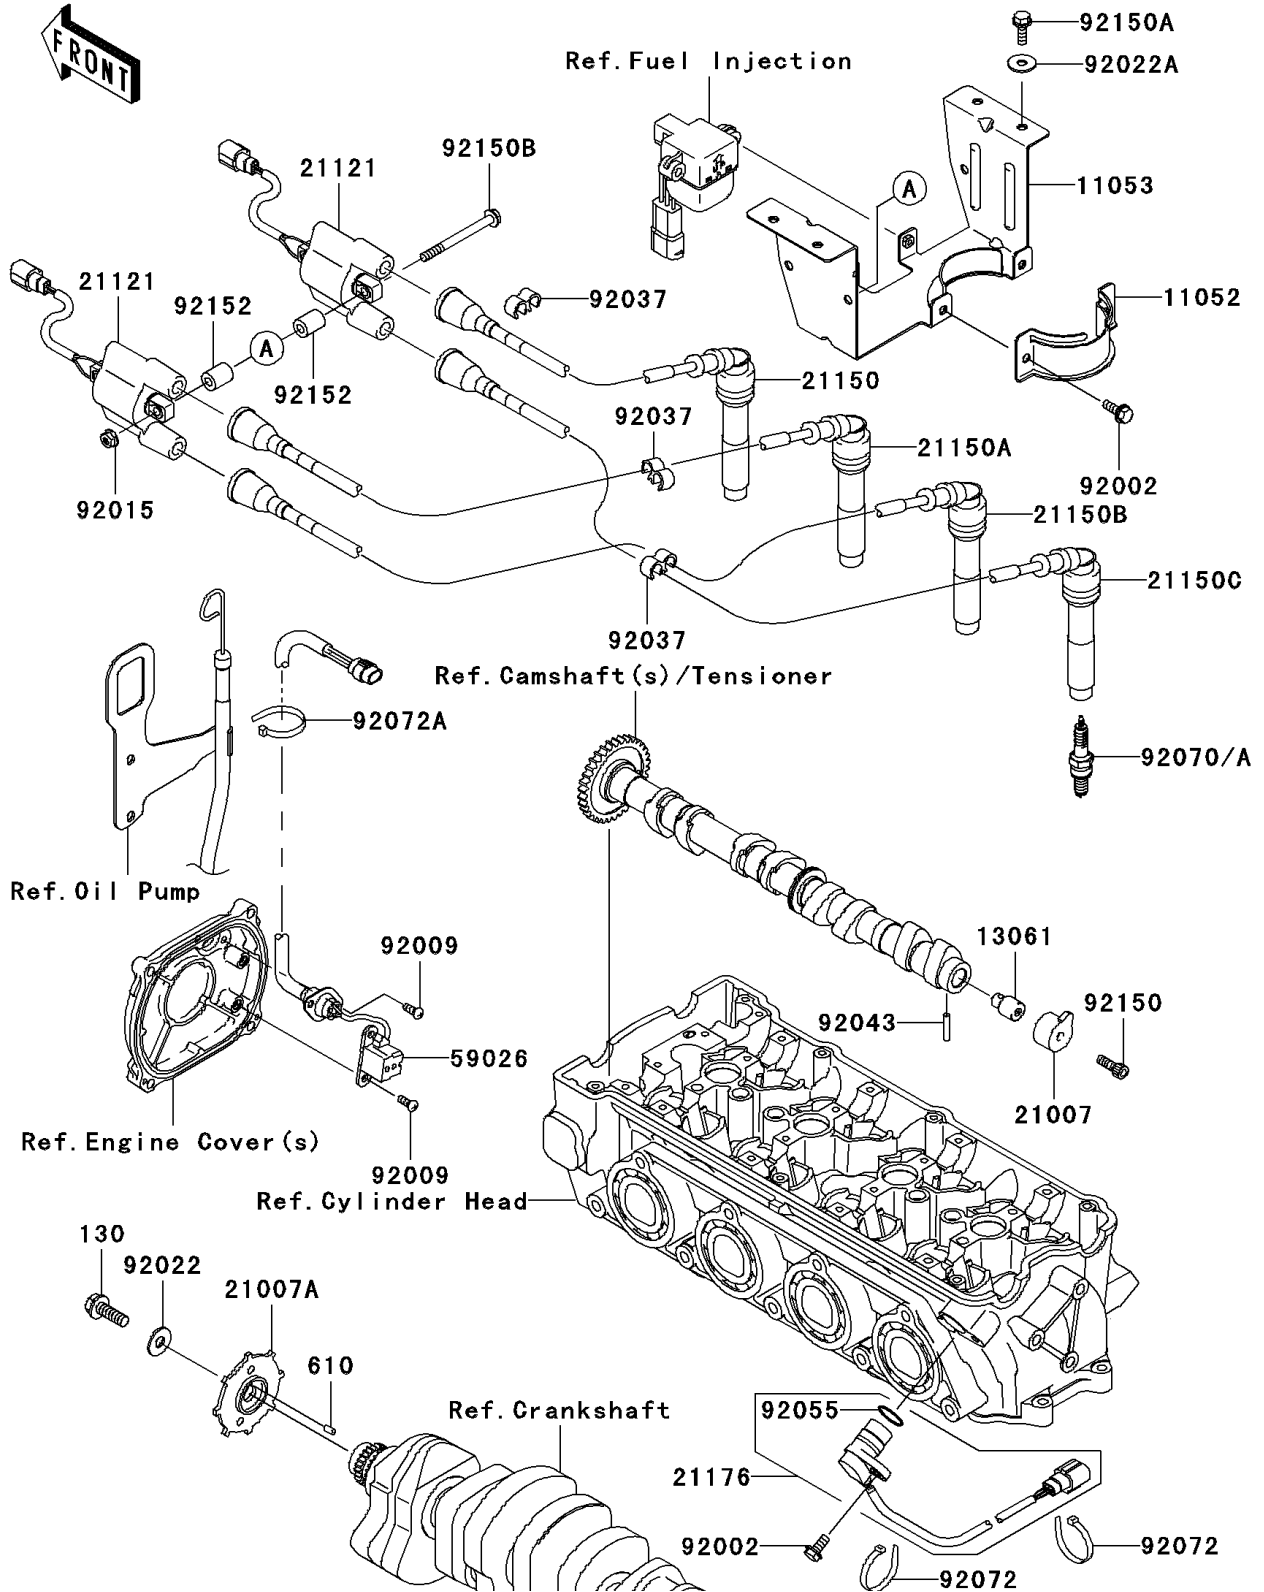

2005 STX-12F PARTS DIAGRAM

Ignition System

E1830

2005 STX-12F PARTS LIST

Ignition System

ITEM NAME	PART NUMBER	QUANTITY
BRACKET,FILTER (Ref # 11052)	11052-3762	1
BRACKET (Ref # 11053)	11053-3783	1
BOSS,CAM SENSOR (Ref # 13061)	13061-1687	1
ROTOR (Ref # 21007)	21007-1356	1
ROTOR,PULSING (Ref # 21007A)	21007-3730	1
COIL-IGNITION (Ref # 21121)	21121-3722	2
CORD-ASSY,#1 (Ref # 21150)	21150-3707	1
CORD-ASSY,#2 (Ref # 21150A)	21150-3708	1
CORD-ASSY,#3 (Ref # 21150B)	21150-3709	1
CORD-ASSY,#4 (Ref # 21150C)	21150-3710	1
SENSOR (Ref # 21176)	21176-1077	1
COIL-PULSING (Ref # 59026)	59026-3702	1
BOLT,6X16 (Ref # 92002)	92002-3728	3
SCREW,5X12 (Ref # 92009)	92009-1296	4
NUT,6MM (Ref # 92015)	92015-3767	2
WASHER,PLAIN (Ref # 92022)	92022-3026	1
WASHER,6.5X20X1.5 (Ref # 92022A)	92022-3710	4
CLAMP,HOSE (Ref # 92037)	92037-1603	3
PIN (Ref # 92043)	92043-1575	1
RING-O (Ref # 92055)	92055-1639	1
PLUG-SPARK,CR9EK(NGK) (Ref # 92070)	92070-1264	4
PLUG-SPARK,CR8EK(NGK) (Ref # 92070A)	92070-1265	4
BAND,L=188 (Ref # 92072)	92072-1239	2
BAND (Ref # 92072A)	92072-3874	1
BOLT,6X18 (Ref # 92150)	92150-1645	1
BOLT,6X18 (Ref # 92150A)	92150-3729	4
BOLT,6X70 (Ref # 92150B)	92150-3753	2
COLLAR (Ref # 92152)	92152-3738	4
BOLT-FLANGED,8X25 (Ref # 130)	130Z0825	1

2005 STX-12F PARTS LIST

Ignition System

ITEM NAME	PART NUMBER	QUANTITY
ROLLER,4X8 (Ref # 610)	610A0408	1