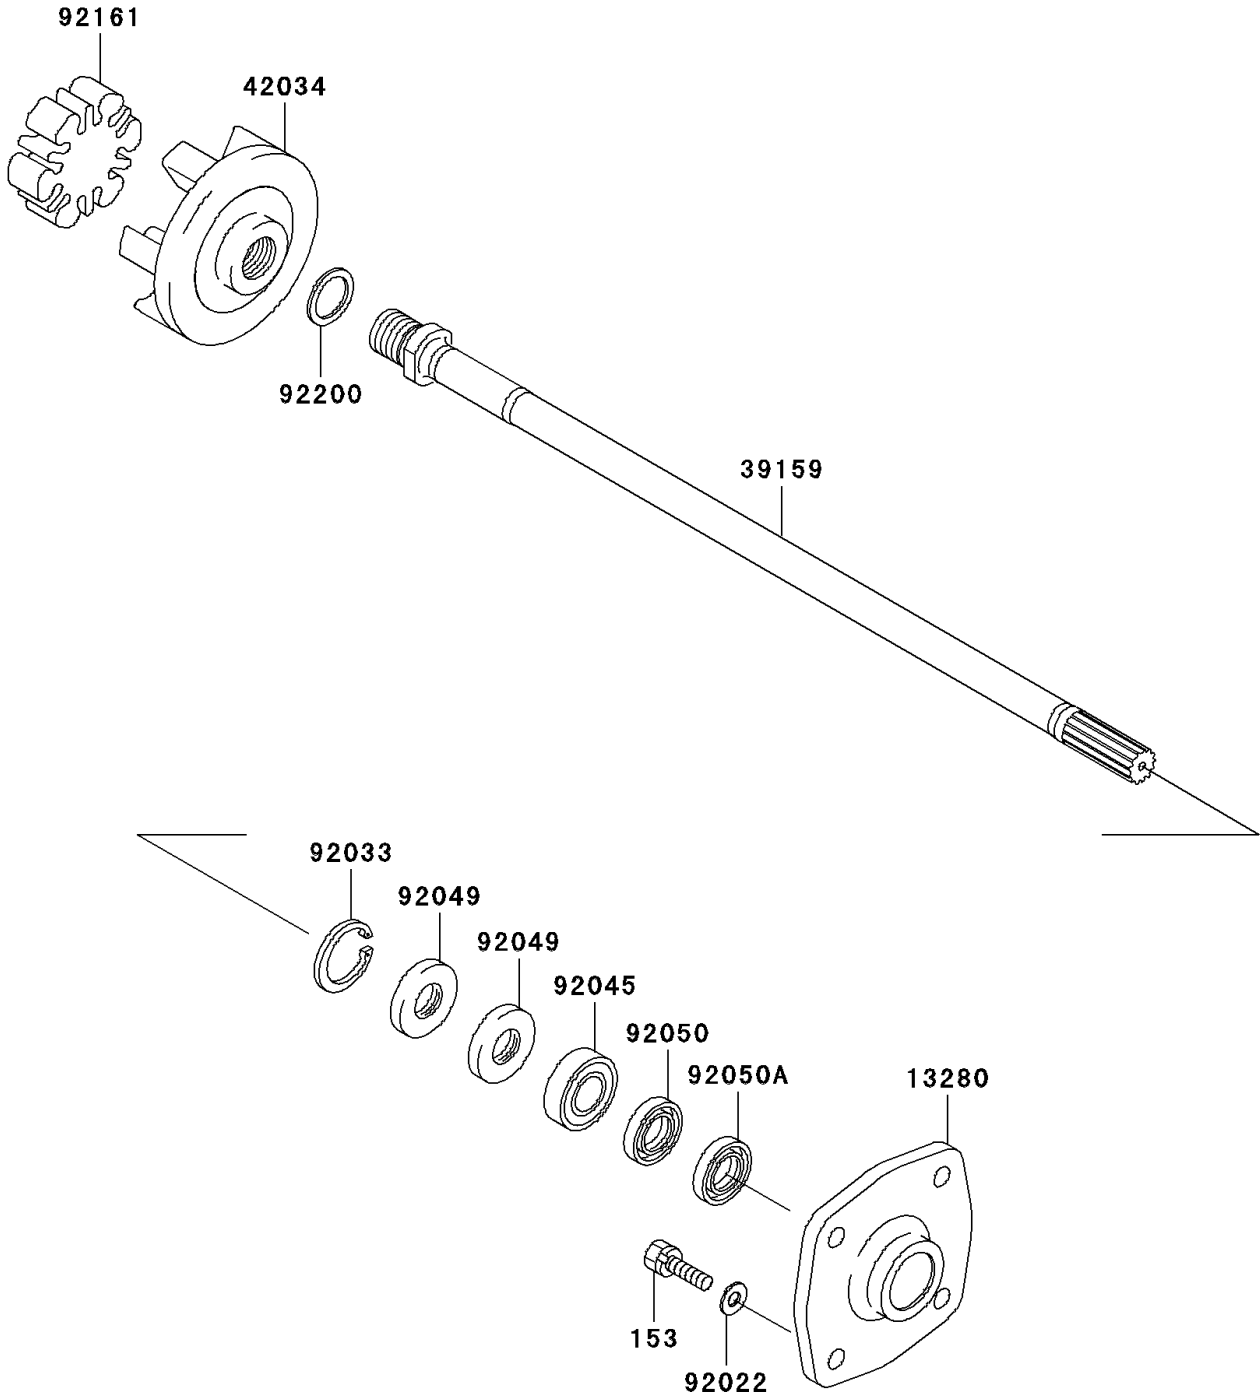

# 2005 STX-12F PARTS DIAGRAM

Drive Shaft

E3134

## 2005 STX-12F PARTS LIST

### Drive Shaft

ITEM NAME	PART NUMBER	QUANTITY
HOLDER (Ref # 13280)	13280-3730	1
SHAFT-DRIVE (Ref # 39159)	39159-3739	1
COUPLING (Ref # 42034)	42034-3711	1
WASHER,8.2X18X1.5 (Ref # 92022)	92022-1964	4
RING-SNAP,42MM (Ref # 92033)	92033-3713	1
BEARING-BALL,60042RD (Ref # 92045)	92045-3705	1
SEAL-OIL,S620426 (Ref # 92049)	92049-3707	2
SEAL-OIL,SCY20368 (Ref # 92050)	92050-502	1
SEAL-OIL,SC20367 (Ref # 92050A)	92050-503	1
DAMPER (Ref # 92161)	92161-3711	1
WASHER,24X32X2.0 (Ref # 92200)	92200-3739	1
BOLT-WS-SMALL,8X30 (Ref # 153)	153R0830	4