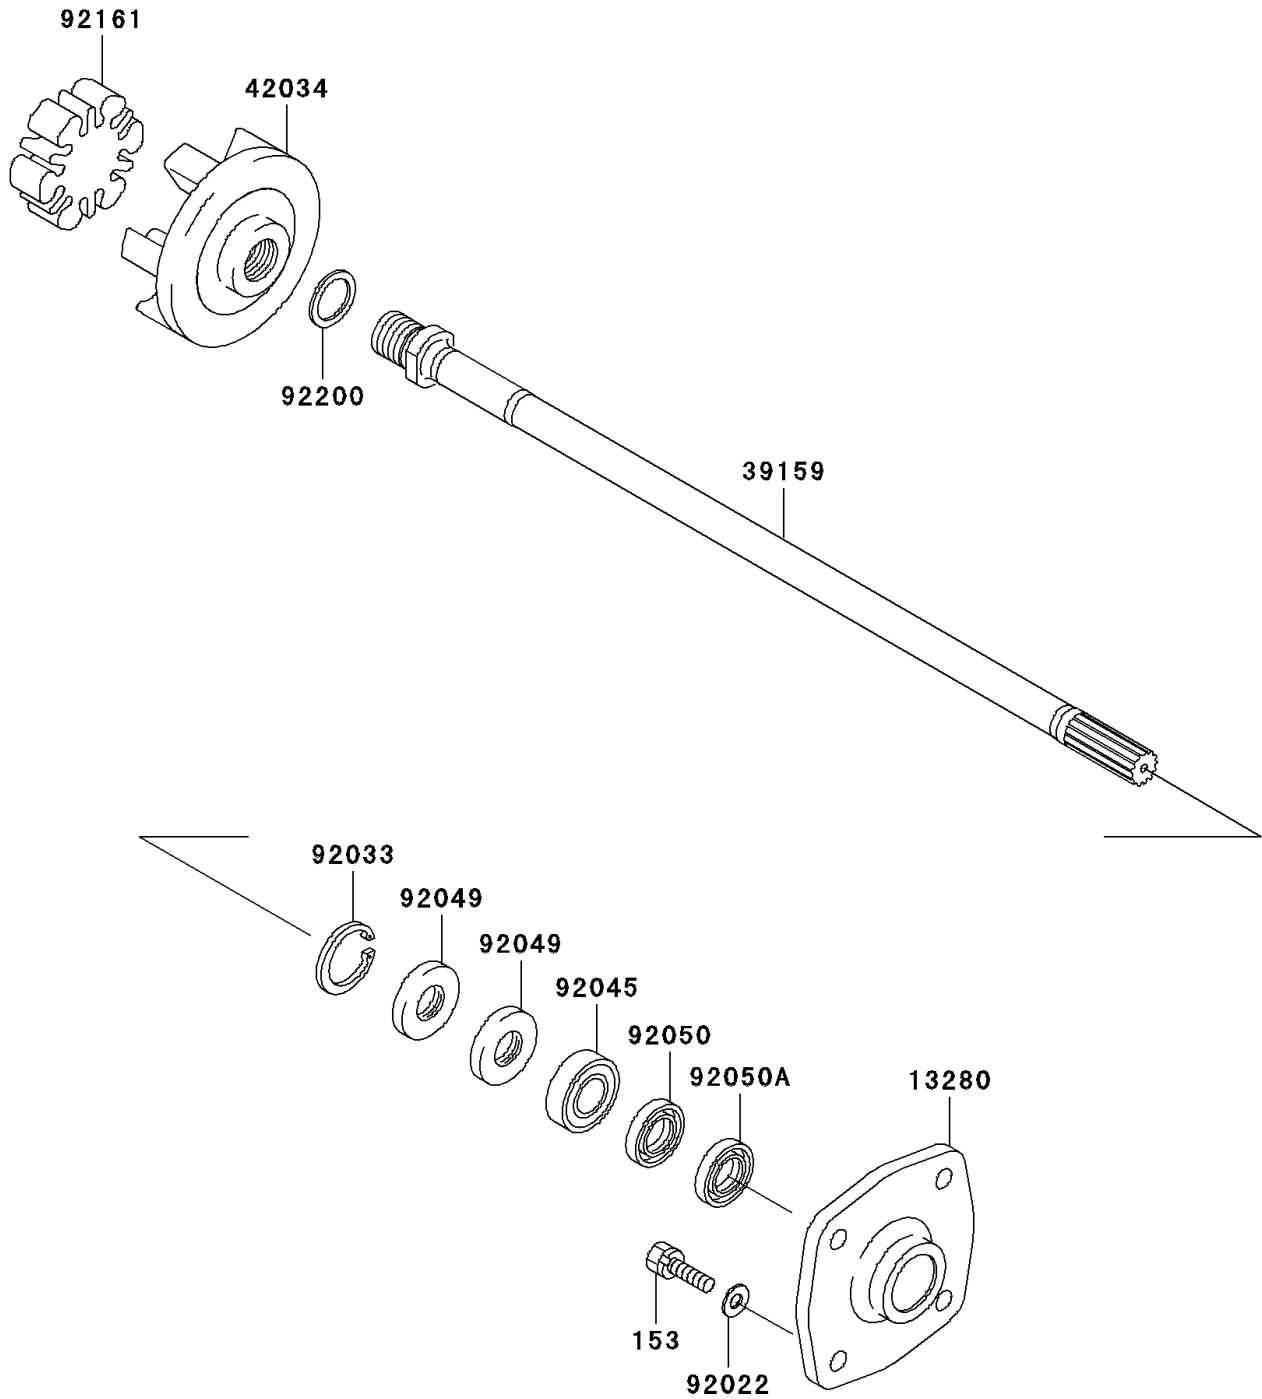

2005 STX-12F PARTS DIAGRAM

Drive Shaft

E3134

2005 STX-12F PARTS LIST

Drive Shaft

ITEM NAME	PART NUMBER	QUANTITY
HOLDER (Ref # 13280)	13280-3730	1
SHAFT-DRIVE (Ref # 39159)	39159-3739	1
COUPLING (Ref # 42034)	42034-3711	1
WASHER,8.2X18X1.5 (Ref # 92022)	92022-1964	4
RING-SNAP,42MM (Ref # 92033)	92033-3713	1
BEARING-BALL,60042RD (Ref # 92045)	92045-3705	1
SEAL-OIL,S620426 (Ref # 92049)	92049-3707	2
SEAL-OIL,SCY20368 (Ref # 92050)	92050-502	1
SEAL-OIL,SC20367 (Ref # 92050A)	92050-503	1
DAMPER (Ref # 92161)	92161-3711	1
WASHER,24X32X2.0 (Ref # 92200)	92200-3739	1
BOLT-WS-SMALL,8X30 (Ref # 153)	153R0830	4