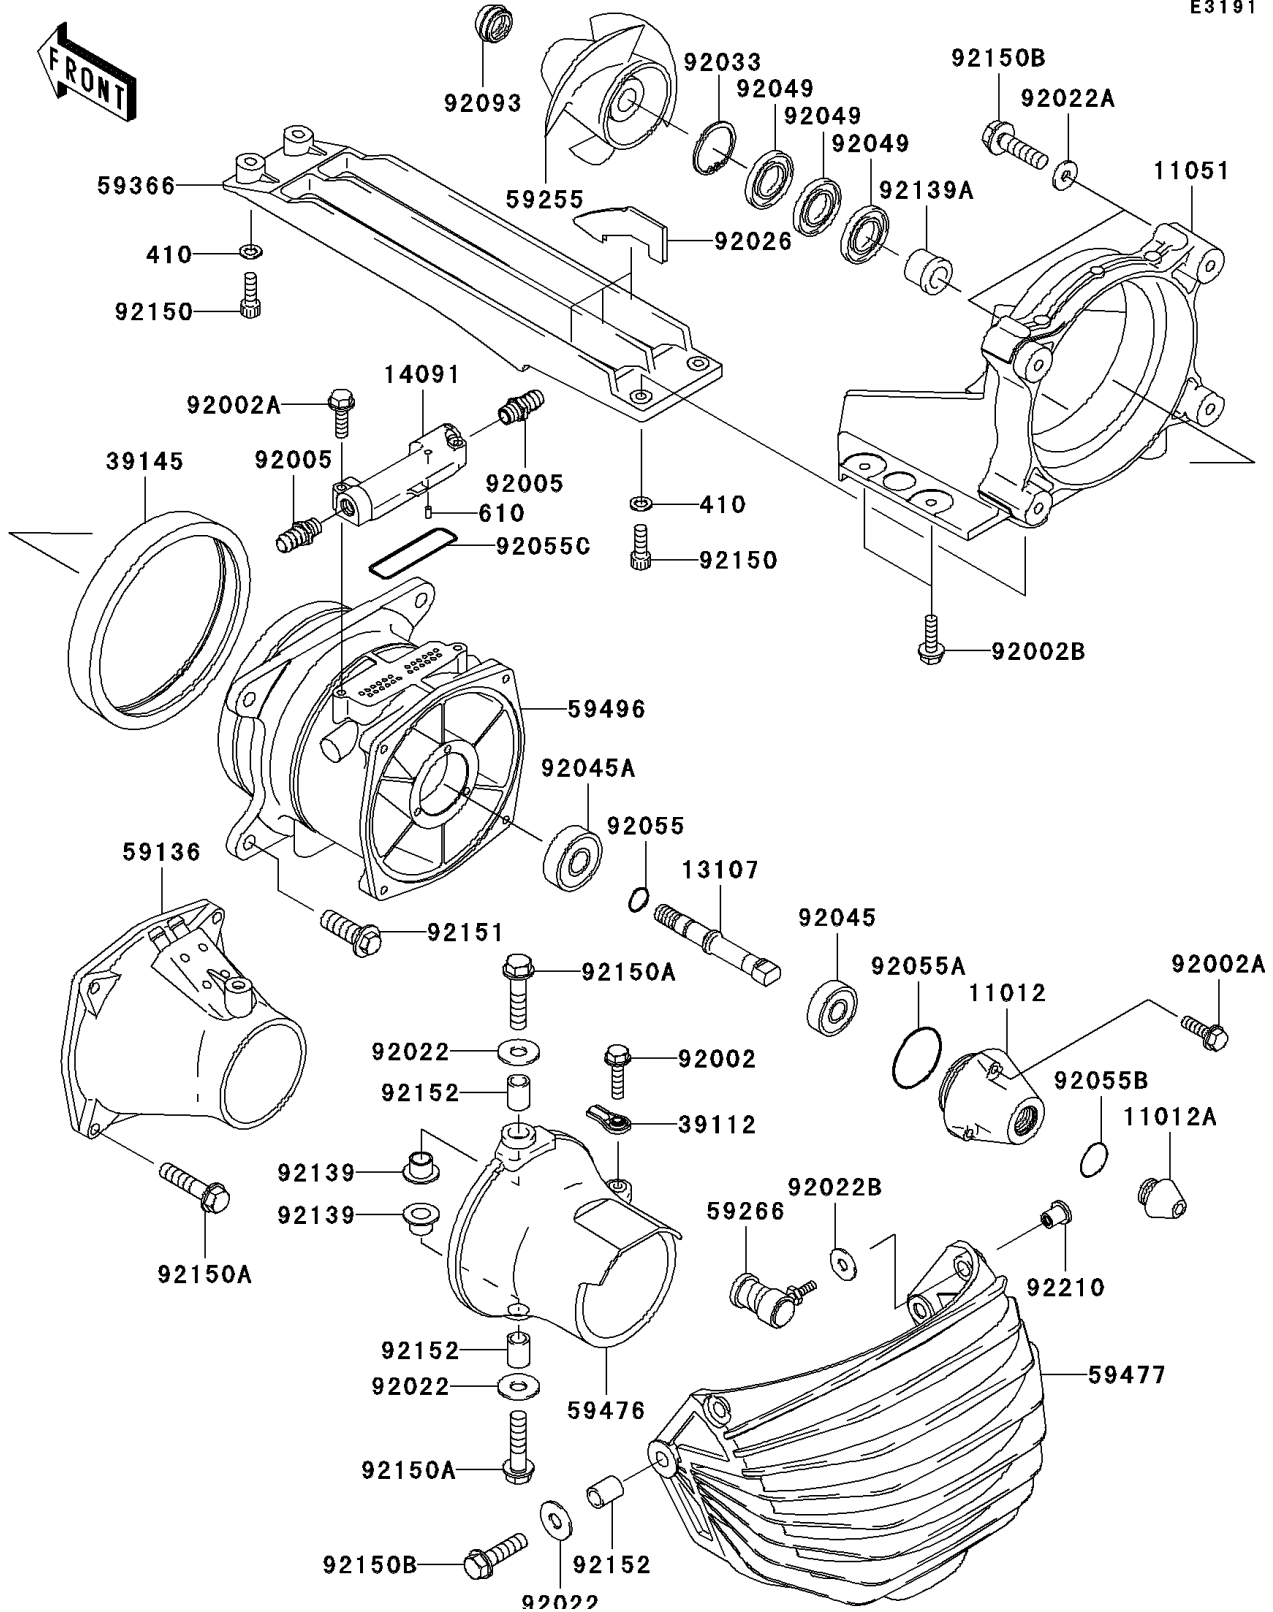

# 2005 STX-12F PARTS DIAGRAM

Jet Pump

E3191

## 2005 STX-12F PARTS LIST

### Jet Pump

ITEM NAME	PART NUMBER	QUANTITY
CAP (Ref # 11012)	11012-3785	1
CAP (Ref # 11012A)	11012-3786	1
BRACKET (Ref # 11051)	11051-3763	1
SHAFT,JETPUMP (Ref # 13107)	13107-3752	1
COVER,VANE GUIDE (Ref # 14091)	14091-3754	1
RODEND-TIE (Ref # 39112)	39112-3703	1
TRIM-SEAL (Ref # 39145)	39145-3742	1
NOZZLE-PUMP (Ref # 59136)	59136-3760	1
IMPELLER-COMP (Ref # 59255)	59255-3728	1
JOINT-BALL (Ref # 59266)	59266-3707	1
GRATE (Ref # 59366)	59366-3719	1
NOZZLE-STRG (Ref # 59476)	59476-3742	1
BUCKET-REVERSE (Ref # 59477)	59477-3710	1
VANE-GUIDE (Ref # 59496)	59496-3756	1
BOLT,6X25 (Ref # 92002)	92002-3714	1
BOLT,6X30 (Ref # 92002A)	92002-3726	5
BOLT,6X20 (Ref # 92002B)	92002-3755	4
FITTING (Ref # 92005)	92005-3714	2
WASHER,PLAIN (Ref # 92022)	92022-3026	4
WASHER,8.4X23X2.5 (Ref # 92022A)	92022-3744	2
WASHER (Ref # 92022B)	92022-567	1
SPACER (Ref # 92026)	92026-3742	3
RING-SNAP (Ref # 92033)	92033-3730	1
BEARING-BALL,62022RD (Ref # 92045)	92045-3721	1
BEARING-BALL,6303R-6 (Ref # 92045A)	92045-3740	1
SEAL-OIL (Ref # 92049)	92049-3739	3
RING-O,13.0X1.9 (Ref # 92055)	92055-1011	1
RING-O (Ref # 92055A)	92055-3741	1
RING-O (Ref # 92055B)	92055-3744	1

### Jet Pump

ITEM NAME	PART NUMBER	QUANTITY
RING-O,70.2X74.0X1.90 (Ref # 92055C)	92055-3765	1
SEAL (Ref # 92093)	92093-3749	1
BUSHING (Ref # 92139)	92139-3701	2
BUSHING (Ref # 92139A)	92139-3715	1
BOLT,SOCKET,6X18 (Ref # 92150)	92150-3775	4
BOLT,8X35 (Ref # 92150A)	92150-3792	6
BOLT,FLANGED,8X30 (Ref # 92150B)	92150-3803	4
BOLT,10X30 (Ref # 92151)	92151-3706	4
COLLAR,8.2X11.8X15 (Ref # 92152)	92152-3703	4
NUT,6MM (Ref # 92210)	92210-3765	1
WASHER-PLAIN-SMALL,6MM (Ref # 410)	410S0600	4
ROLLER,4X8 (Ref # 610)	610A0408	1