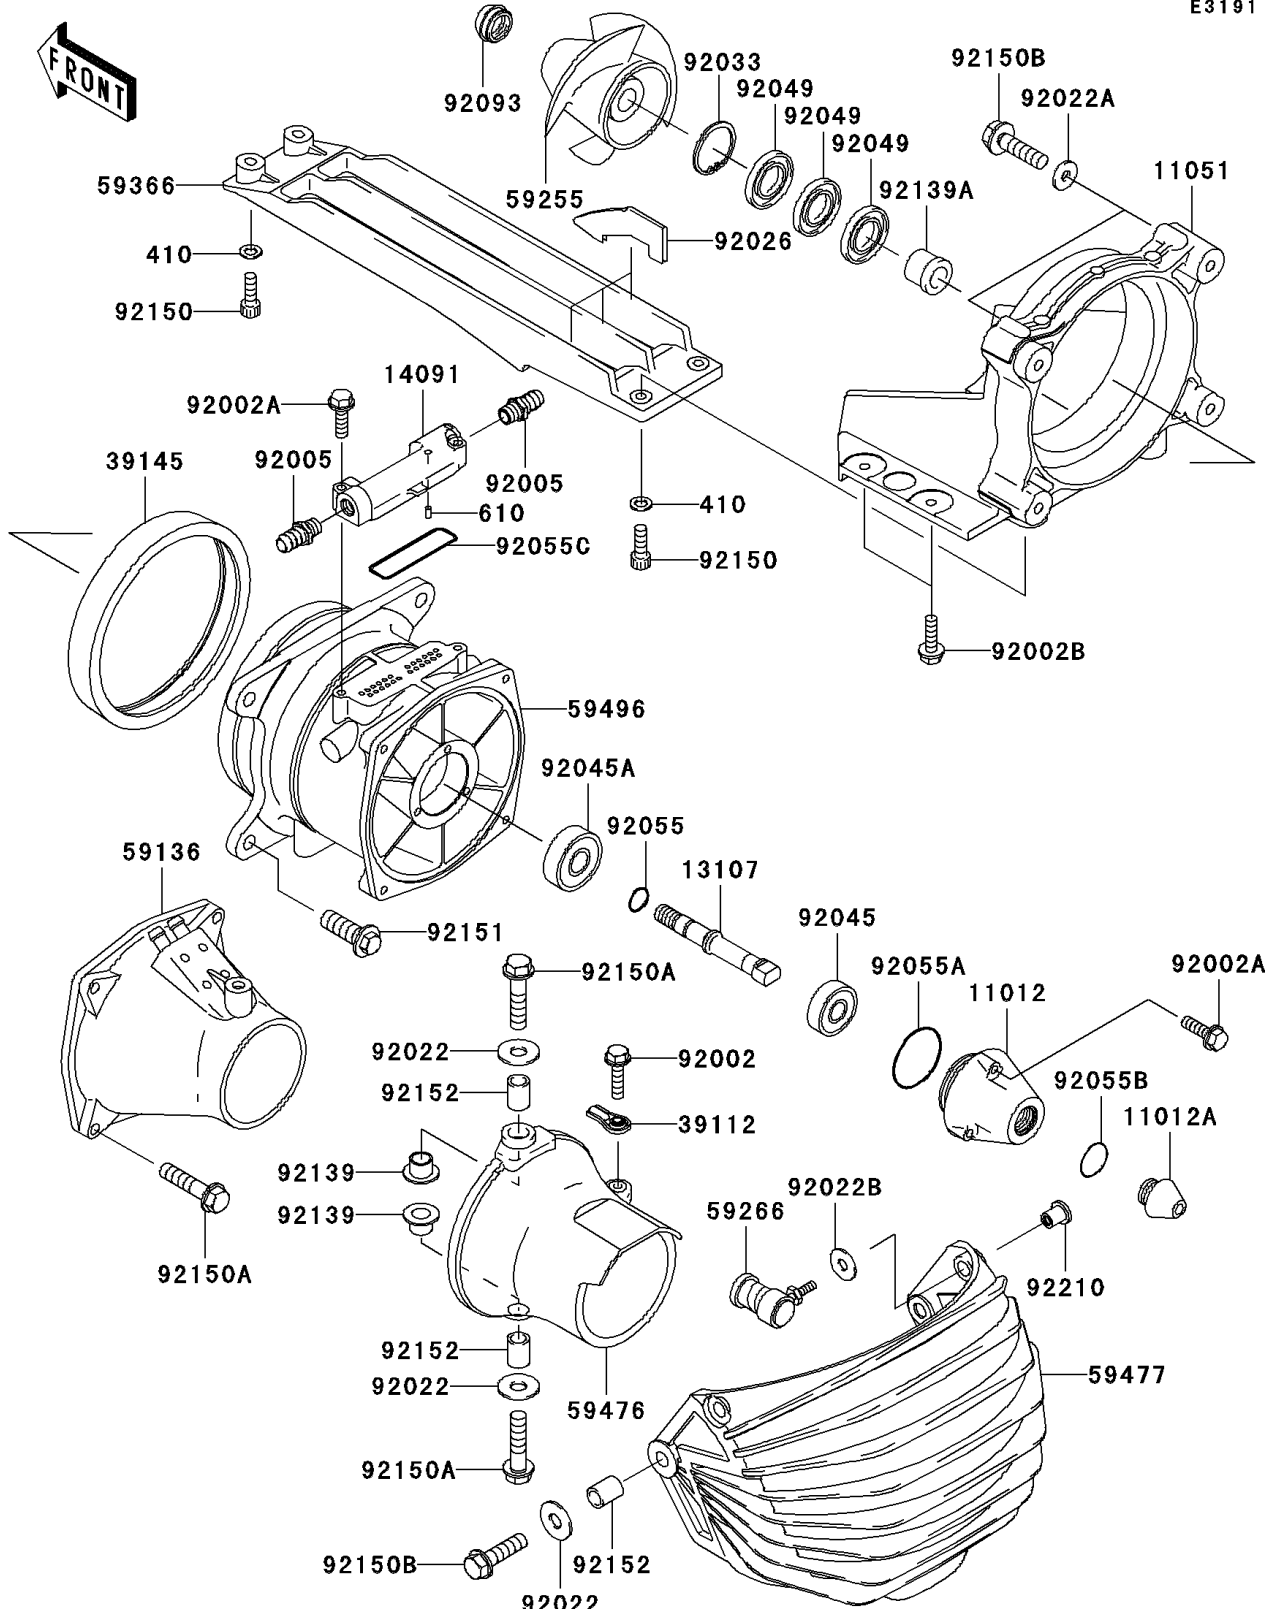

# 2005 STX-12F PARTS DIAGRAM

Jet Pump

E3191

## 2005 STX-12F PARTS LIST

### Jet Pump

ITEM NAME	PART NUMBER	QUANTITY
CAP (Ref # 11012)	11012-3785	1
CAP (Ref # 11012A)	11012-3786	1
BRACKET (Ref # 11051)	11051-3763	1
SHAFT,JETPUMP (Ref # 13107)	13107-3752	1
COVER,VANE GUIDE (Ref # 14091)	14091-3754	1
RODEND-TIE (Ref # 39112)	39112-3703	1
TRIM-SEAL (Ref # 39145)	39145-3742	1
NOZZLE-PUMP (Ref # 59136)	59136-3760	1
IMPELLER-COMP (Ref # 59255)	59255-3728	1
JOINT-BALL (Ref # 59266)	59266-3707	1
GRATE (Ref # 59366)	59366-3719	1
NOZZLE-STRG (Ref # 59476)	59476-3742	1
BUCKET-REVERSE (Ref # 59477)	59477-3710	1
VANE-GUIDE (Ref # 59496)	59496-3756	1
BOLT,6X25 (Ref # 92002)	92002-3714	1
BOLT,6X30 (Ref # 92002A)	92002-3726	5
BOLT,6X20 (Ref # 92002B)	92002-3755	4
FITTING (Ref # 92005)	92005-3714	2
WASHER,PLAIN (Ref # 92022)	92022-3026	4
WASHER,8.4X23X2.5 (Ref # 92022A)	92022-3744	2
WASHER (Ref # 92022B)	92022-567	1
SPACER (Ref # 92026)	92026-3742	3
RING-SNAP (Ref # 92033)	92033-3730	1
BEARING-BALL,62022RD (Ref # 92045)	92045-3721	1
BEARING-BALL,6303R-6 (Ref # 92045A)	92045-3740	1
SEAL-OIL (Ref # 92049)	92049-3739	3
RING-O,13.0X1.9 (Ref # 92055)	92055-1011	1
RING-O (Ref # 92055A)	92055-3741	1
RING-O (Ref # 92055B)	92055-3744	1

### Jet Pump

ITEM NAME	PART NUMBER	QUANTITY
RING-O,70.2X74.0X1.90 (Ref # 92055C)	92055-3765	1
SEAL (Ref # 92093)	92093-3749	1
BUSHING (Ref # 92139)	92139-3701	2
BUSHING (Ref # 92139A)	92139-3715	1
BOLT,SOCKET,6X18 (Ref # 92150)	92150-3775	4
BOLT,8X35 (Ref # 92150A)	92150-3792	6
BOLT,FLANGED,8X30 (Ref # 92150B)	92150-3803	4
BOLT,10X30 (Ref # 92151)	92151-3706	4
COLLAR,8.2X11.8X15 (Ref # 92152)	92152-3703	4
NUT,6MM (Ref # 92210)	92210-3765	1
WASHER-PLAIN-SMALL,6MM (Ref # 410)	410S0600	4
ROLLER,4X8 (Ref # 610)	610A0408	1