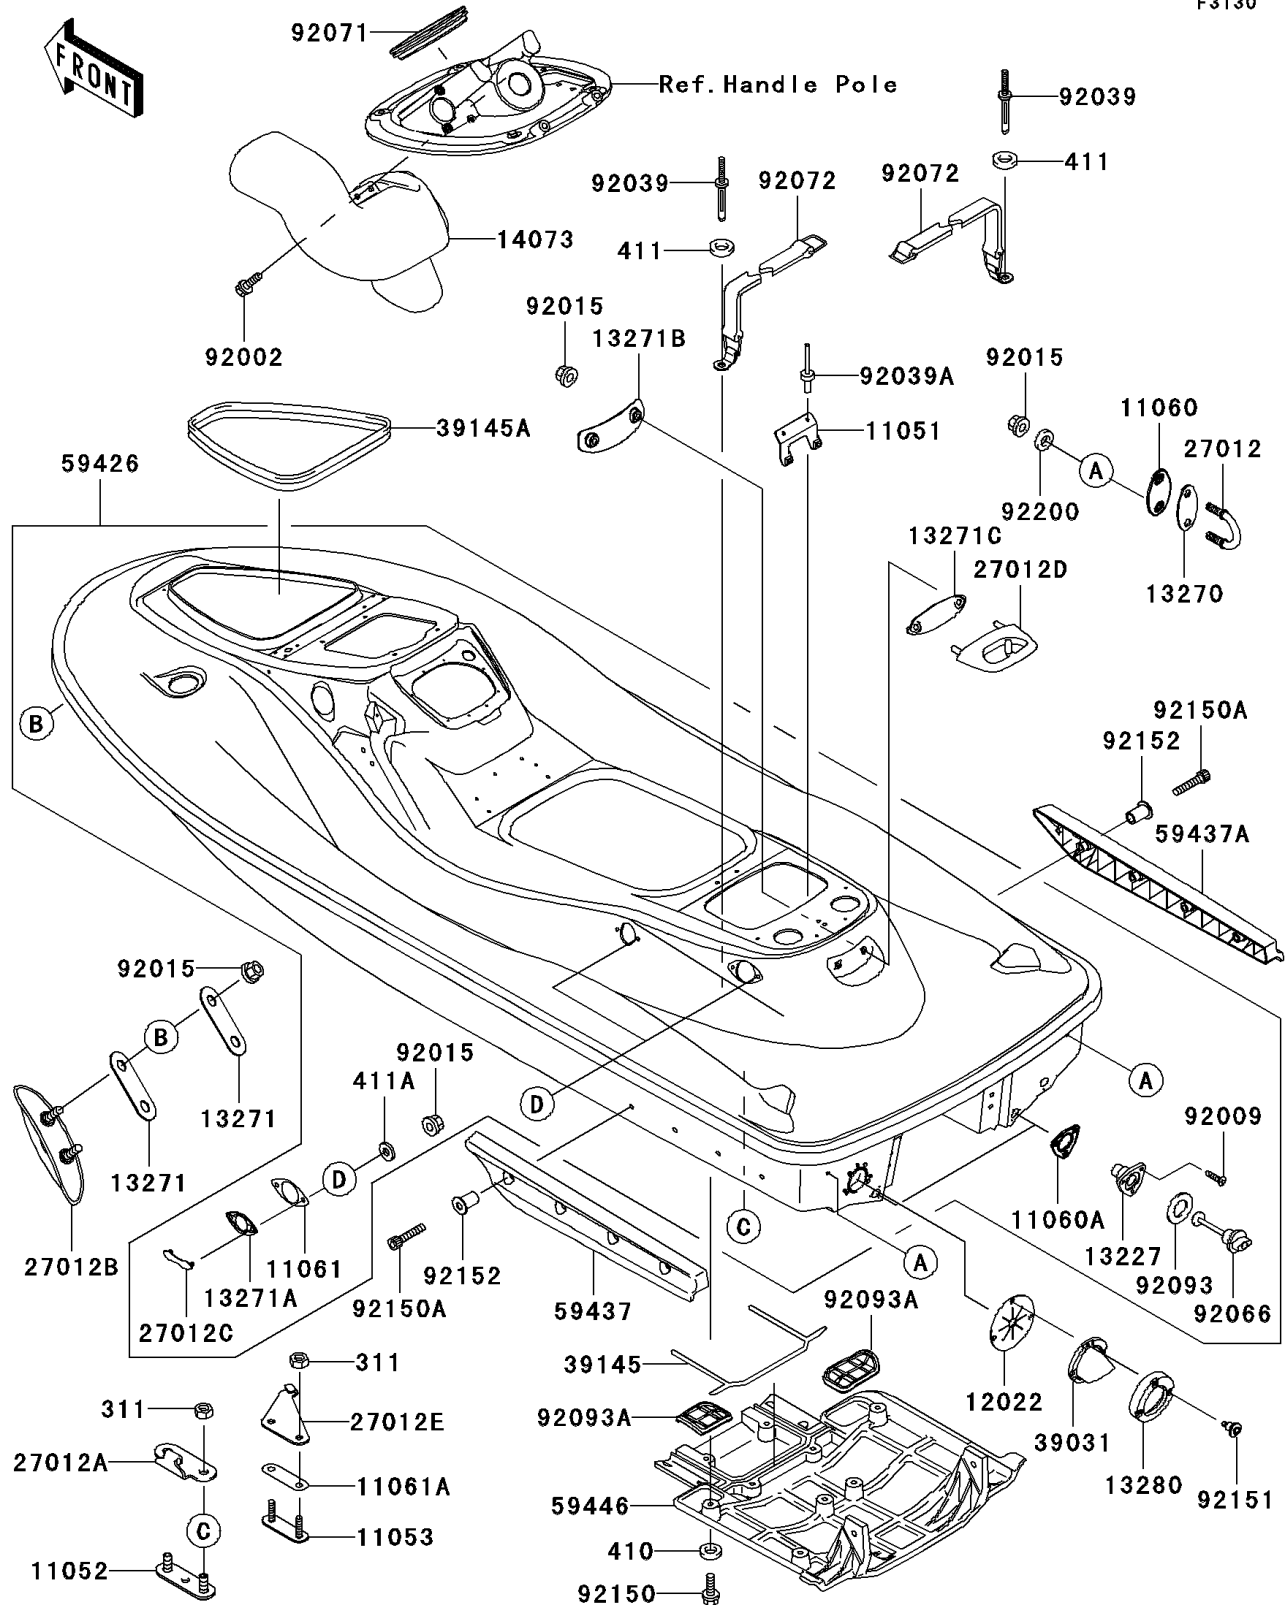

2005 STX-12F PARTS DIAGRAM

Hull

F3130