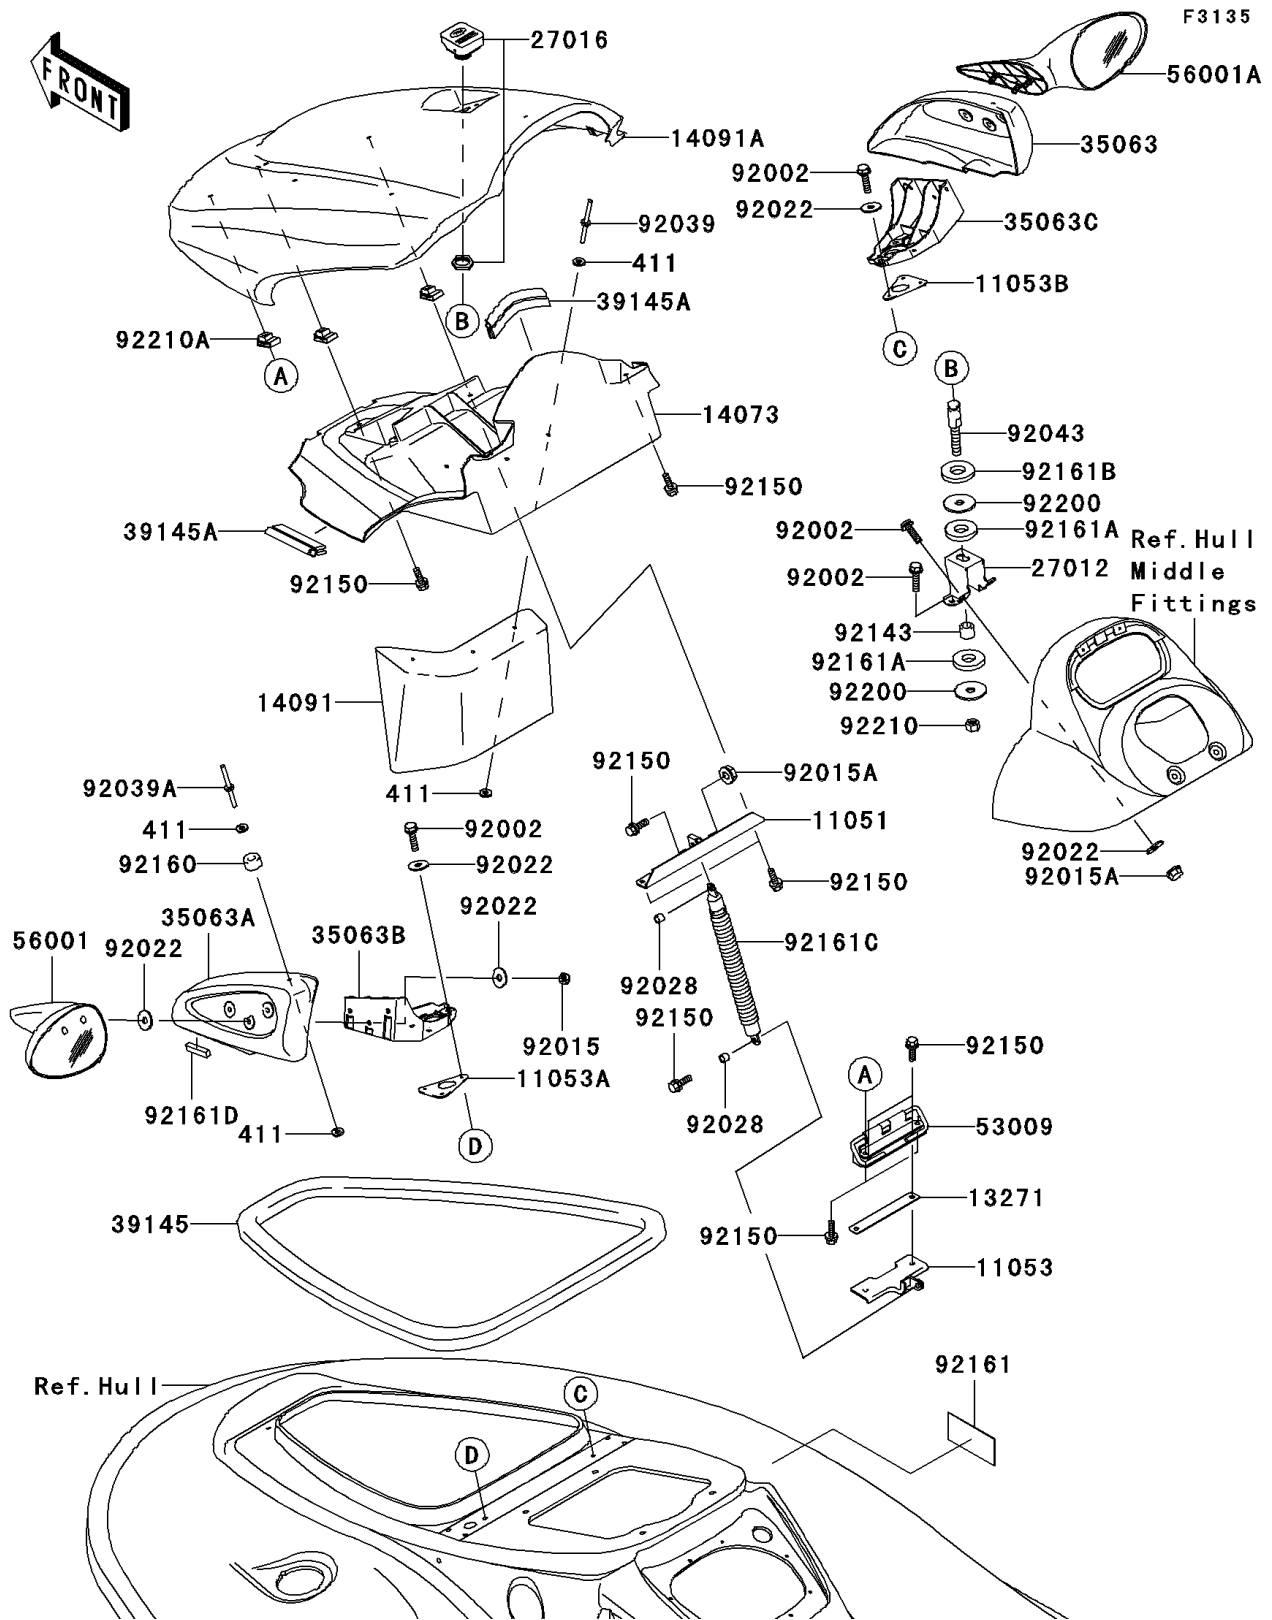

2005 STX-12F PARTS DIAGRAM

Hull Front Fittings

2005 STX-12F PARTS LIST

Hull Front Fittings

ITEM NAME	PART NUMBER	QUANTITY
BRACKET (Ref # 11051)	11051-3766	1
BRACKET (Ref # 11053)	11053-3752	1
BRACKET,LH (Ref # 11053A)	11053-3777	1
BRACKET,RH (Ref # 11053B)	11053-3778	1
PLATE (Ref # 13271)	13271-3897	1
DUCT,HATCH,INNER (Ref # 14073)	14073-3800	1
COVER,FRONT DUCT (Ref # 14091)	14091-3722	1
COVER,HATCH,C.GOLD (Ref # 14091A)	14091-3757-368	1
HOOK (Ref # 27012)	27012-3855	1
LOCK-ASSY (Ref # 27016)	27016-3757	1
STAY,MIRROR,RH,F.BLACK (Ref # 35063)	35063-3709-6Z	1
STAY,MIRROR,LH,F.BLACK (Ref # 35063A)	35063-3710-6Z	1
STAY,MIRROR,LH (Ref # 35063B)	35063-3713	1
STAY,MIRROR,RH (Ref # 35063C)	35063-3714	1
TRIM-SEAL,L=1380 (Ref # 39145)	39145-3773	1
TRIM-SEAL,L=260 (Ref # 39145A)	39145-3789	3
HINGE,HATCH COVER (Ref # 53009)	53009-3725	1
MIRROR-ASSY,LH,F.S.BLACK (Ref # 56001)	56001-3721-8J	1
MIRROR-ASSY,RH,F.S.BLACK (Ref # 56001A)	56001-3722-8J	1
BOLT,6X25 (Ref # 92002)	92002-3714	10
NUT,LOCK,6MM (Ref # 92015)	92015-3766	6
NUT,6MM (Ref # 92015A)	92015-3767	5
WASHER,6.5X20X1.5 (Ref # 92022)	92022-3710	22
BUSHING (Ref # 92028)	92028-3765	2
RIVET (Ref # 92039)	92039-3714	3
RIVET (Ref # 92039A)	92039-3747	2
PIN (Ref # 92043)	92043-3757	1
COLLAR,8.2X14X11.2 (Ref # 92143)	92143-3724	1
BOLT,6X18 (Ref # 92150)	92150-3729	11

2005 STX-12F PARTS LIST

Hull Front Fittings

ITEM NAME	PART NUMBER	QUANTITY
DAMPER (Ref # 92160)	92160-3738	2
DAMPER (Ref # 92161)	92161-3728	1
DAMPER (Ref # 92161A)	92161-3739	2
DAMPER (Ref # 92161B)	92161-3747	1
DAMPER,HATCH (Ref # 92161C)	92161-3753	1
DAMPER (Ref # 92161D)	92161-3754	2
WASHER,8.5X32X2 (Ref # 92200)	92200-3786	2
NUT,LOCK,8MM (Ref # 92210)	92210-3742	1
NUT,6MM (Ref # 92210A)	92210-3768	7
WASHER-PLAIN,5MM (Ref # 411)	411S0500	10