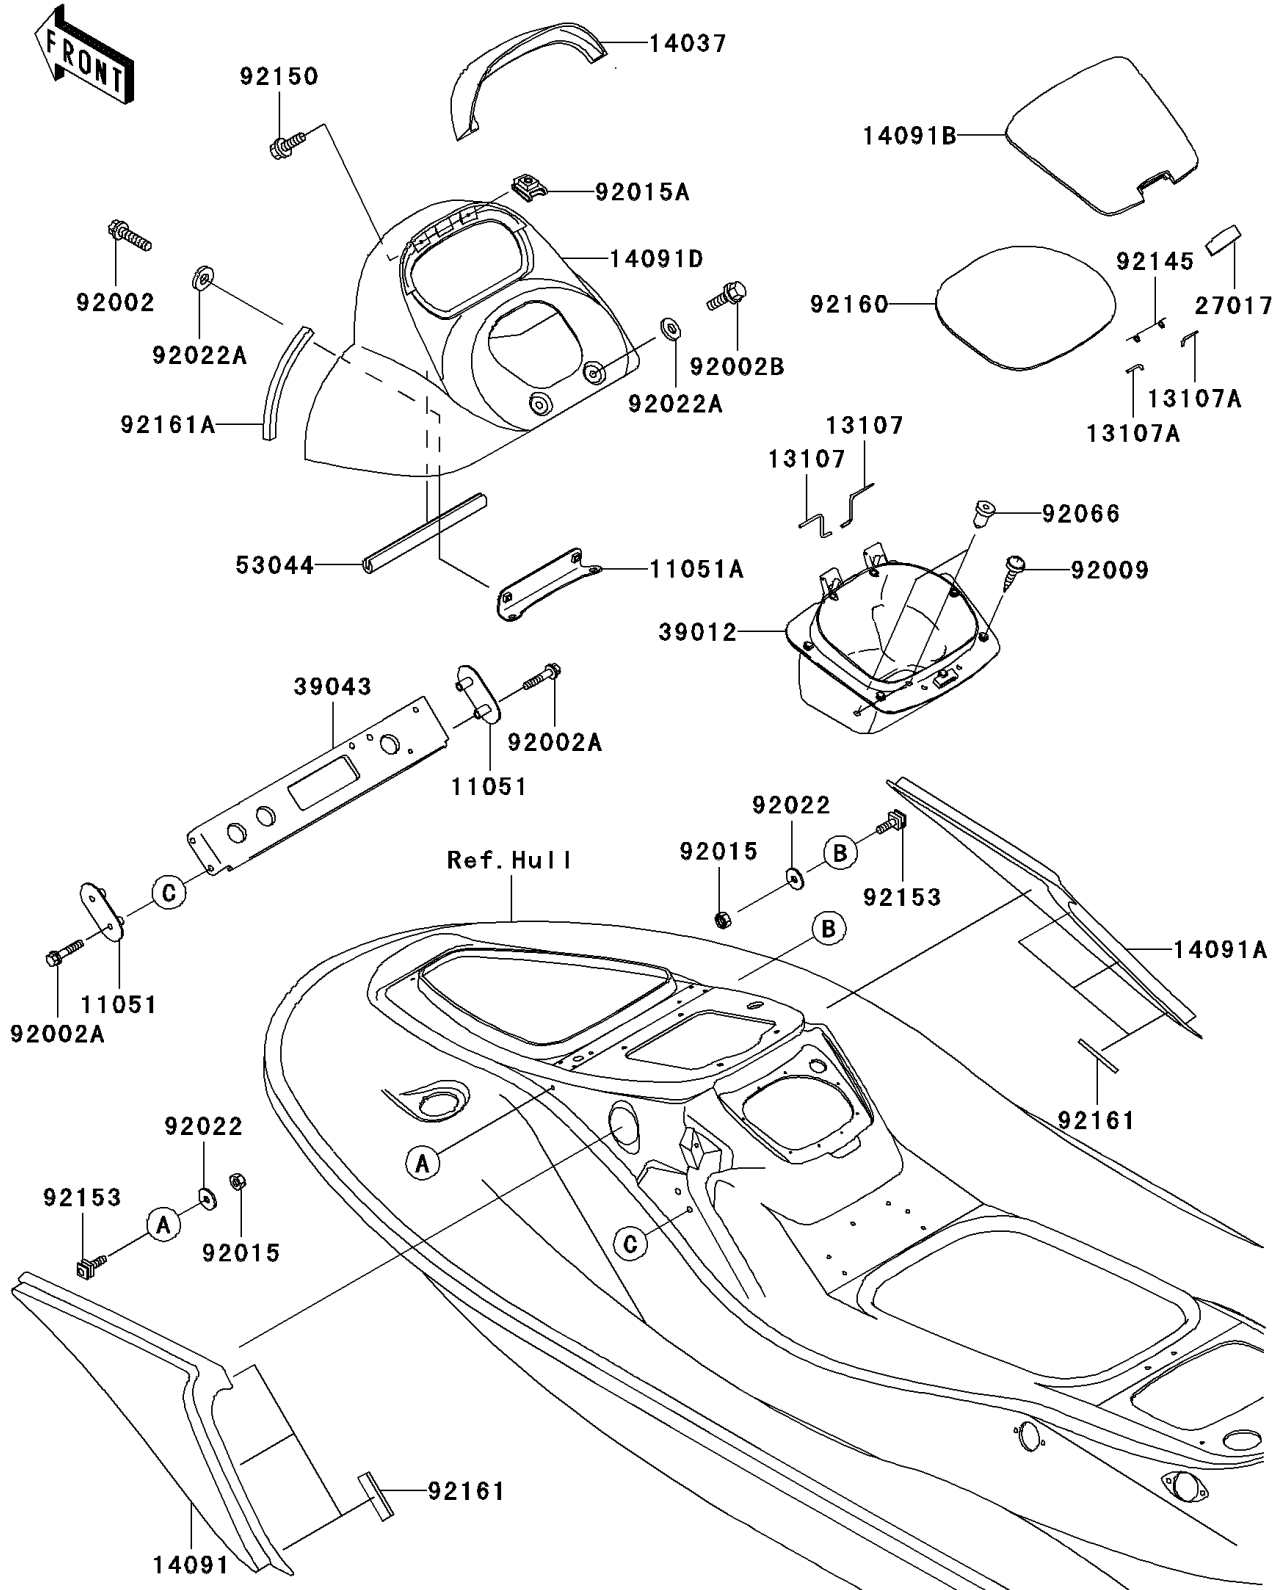

2005 STX-12F PARTS DIAGRAM

Hull Middle Fittings

F3136

2005 STX-12F PARTS LIST

Hull Middle Fittings

ITEM NAME	PART NUMBER	QUANTITY
BRACKET,CROSSMEMBER (Ref # 11051)	11051-3782	2
BRACKET (Ref # 11051A)	11051-3811	1
SHAFT (Ref # 13107)	13107-3761	2
SHAFT (Ref # 13107A)	13107-3769	2
SCREEN,METER,F.S.BLACK (Ref # 14037)	14037-3709-378	1
COVER,SIDE,LH,C.GOLD (Ref # 14091)	14091-3708-368	1
COVER,SIDE,RH,C.GOLD (Ref # 14091A)	14091-3709-368	1
COVER,CENTER STORAGE,J.WHITE (Ref # 14091B)	14091-3710-8C	1
COVER,HANDLE,F.S.BLACK (Ref # 14091D)	14091-3770-378	1
LOCK,CENTER STORAGE (Ref # 27017)	27017-3725	1
CASE-STORAGE (Ref # 39012)	39012-3735	1
CROSSMEMBER-COMP (Ref # 39043)	39043-3703	1
TRIM,L=180 (Ref # 53044)	53044-3755	1
BOLT,6X25 (Ref # 92002)	92002-3714	2
BOLT,6X30 (Ref # 92002A)	92002-3726	4
BOLT,6X12 (Ref # 92002B)	92002-3763	2
SCREW,TAPPING,5X20 (Ref # 92009)	92009-3716	8
NUT,LOCK,5MM (Ref # 92015)	92015-3798	6
NUT,CLIP,5MM (Ref # 92015A)	92015-3830	2
WASHER,5X16X1.5 (Ref # 92022)	92022-3041	6
WASHER,6.5X20X1.5 (Ref # 92022A)	92022-3710	4
PLUG (Ref # 92066)	92066-3773	2
SPRING (Ref # 92145)	92145-3711	1
BOLT,5X16 (Ref # 92150)	92150-3778	2
BOLT,5MM (Ref # 92153)	92153-3703	6
DAMPER (Ref # 92160)	92160-3933	1
DAMPER (Ref # 92161)	92161-3756	6
DAMPER (Ref # 92161A)	92161-3757	2