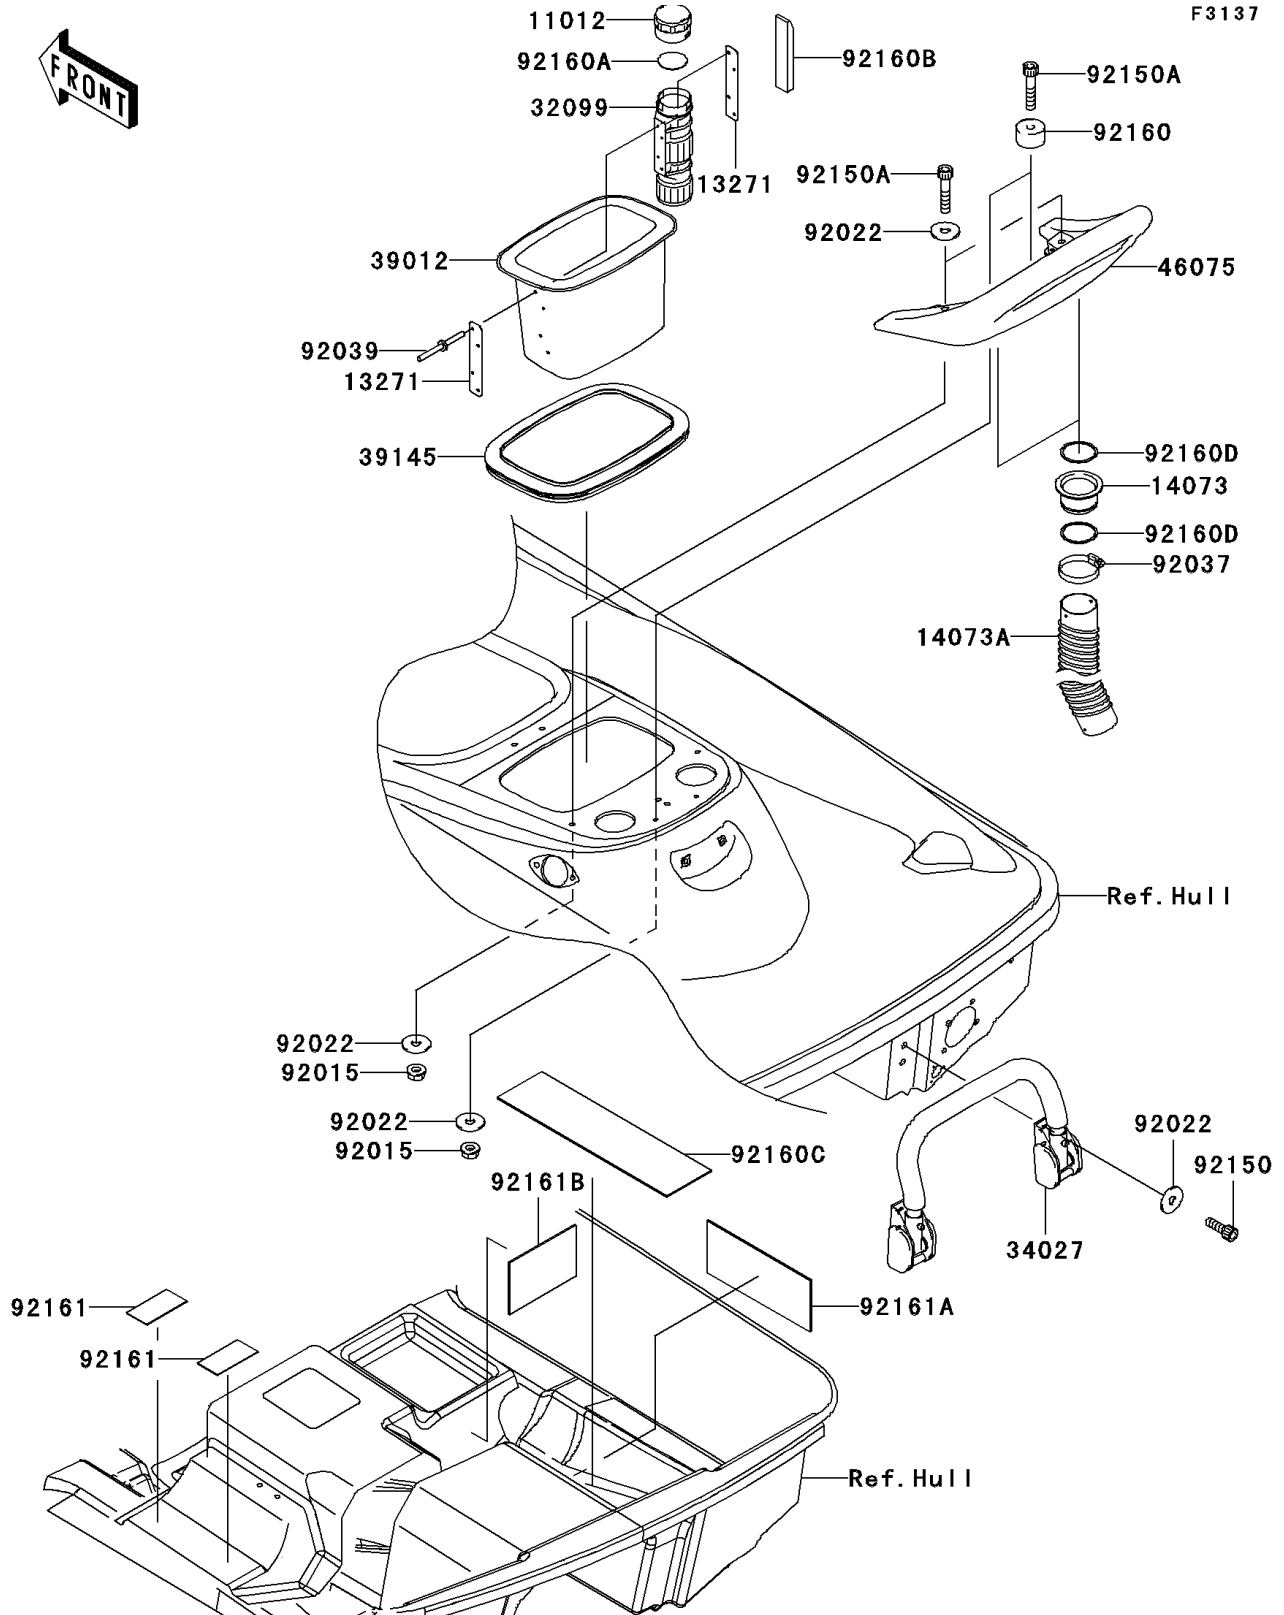

2005 STX-12F PARTS DIAGRAM

Hull Rear Fittings

2005 STX-12F PARTS LIST

Hull Rear Fittings

ITEM NAME	PART NUMBER	QUANTITY
CAP,FIRE EXTINGUISHER (Ref # 11012)	11012-3766	1
PLATE,FIRE EXTINGUISHER (Ref # 13271)	13271-3775	2
DUCT (Ref # 14073)	14073-3798	2
DUCT (Ref # 14073A)	14073-3799	2
CASE,FIRE EXTINGUISHER (Ref # 32099)	32099-3769	1
STEP-ASSY (Ref # 34027)	34027-3707	1
CASE-STORAGE,RR (Ref # 39012)	39012-3727	1
TRIM-SEAL,REAR STORAGE CASE (Ref # 39145)	39145-3783	1
GRIP,RR,F.BLACK (Ref # 46075)	46075-3755-6Z	1
NUT,6MM (Ref # 92015)	92015-3767	4
WASHER,6.5X20X1.5 (Ref # 92022)	92022-3710	10
CLAMP (Ref # 92037)	92037-3738	2
RIVET (Ref # 92039)	92039-3783	4
BOLT,SOCKET,6X18 (Ref # 92150)	92150-3775	4
BOLT,SOCKET,6X30 (Ref # 92150A)	92150-3822	4
DAMPER (Ref # 92160)	92160-3738	2
DAMPER (Ref # 92160A)	92160-3814	1
DAMPER (Ref # 92160B)	92160-3821	1
DAMPER (Ref # 92160C)	92160-3839	1
DAMPER (Ref # 92160D)	92160-3910	4
DAMPER (Ref # 92161)	92161-3728	2
DAMPER (Ref # 92161A)	92161-3744	1
DAMPER (Ref # 92161B)	92161-3745	1