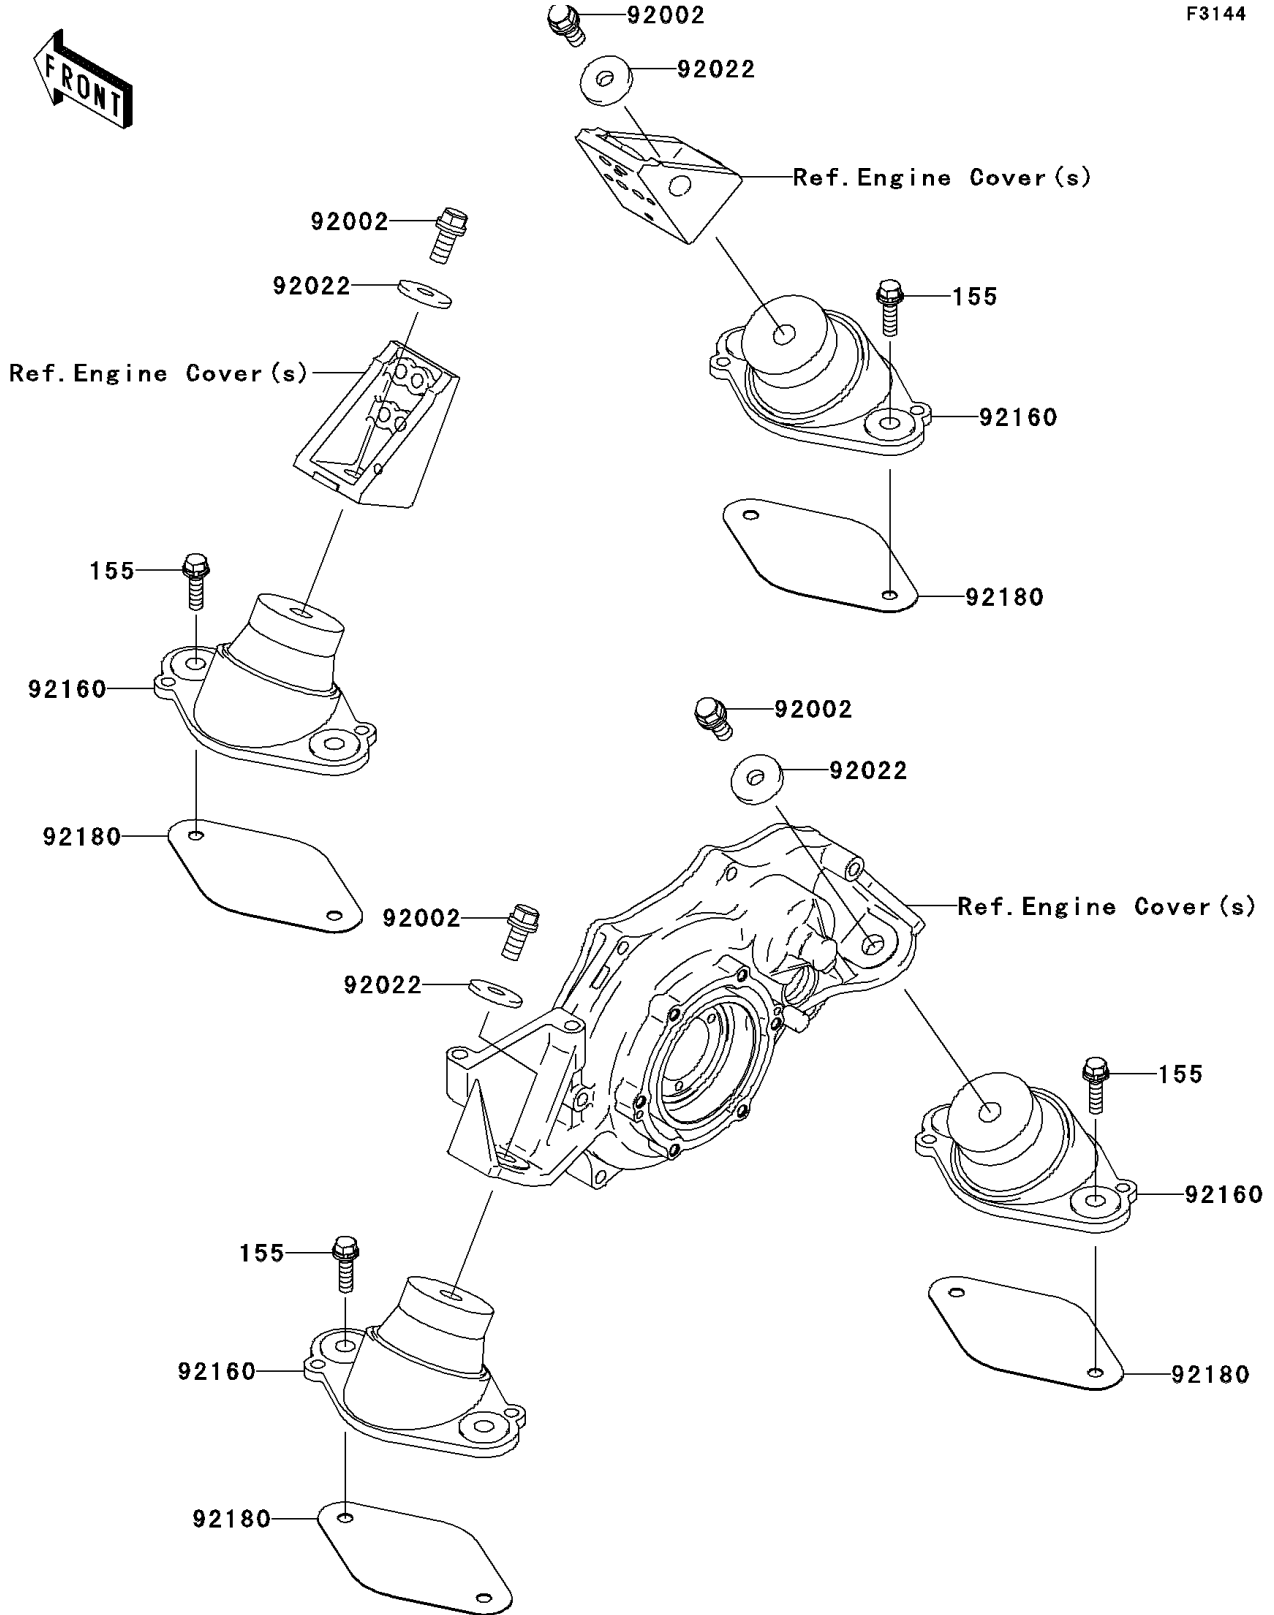

2005 STX-12F PARTS DIAGRAM

Engine Mount

F3144

2005 STX-12F PARTS LIST

Engine Mount

ITEM NAME	PART NUMBER	QUANTITY
BOLT,10X25 (Ref # 92002)	92002-3770	4
WASHER,32X10.5X4 (Ref # 92022)	92022-3023	4
DAMPER,ENGINE MOUNT (Ref # 92160)	92160-3838	4
SHIM,T=1.0 (Ref # 92180)	92180-3716	AR
BOLT-WSP-SMALL,8X30 (Ref # 155)	155R0830	8