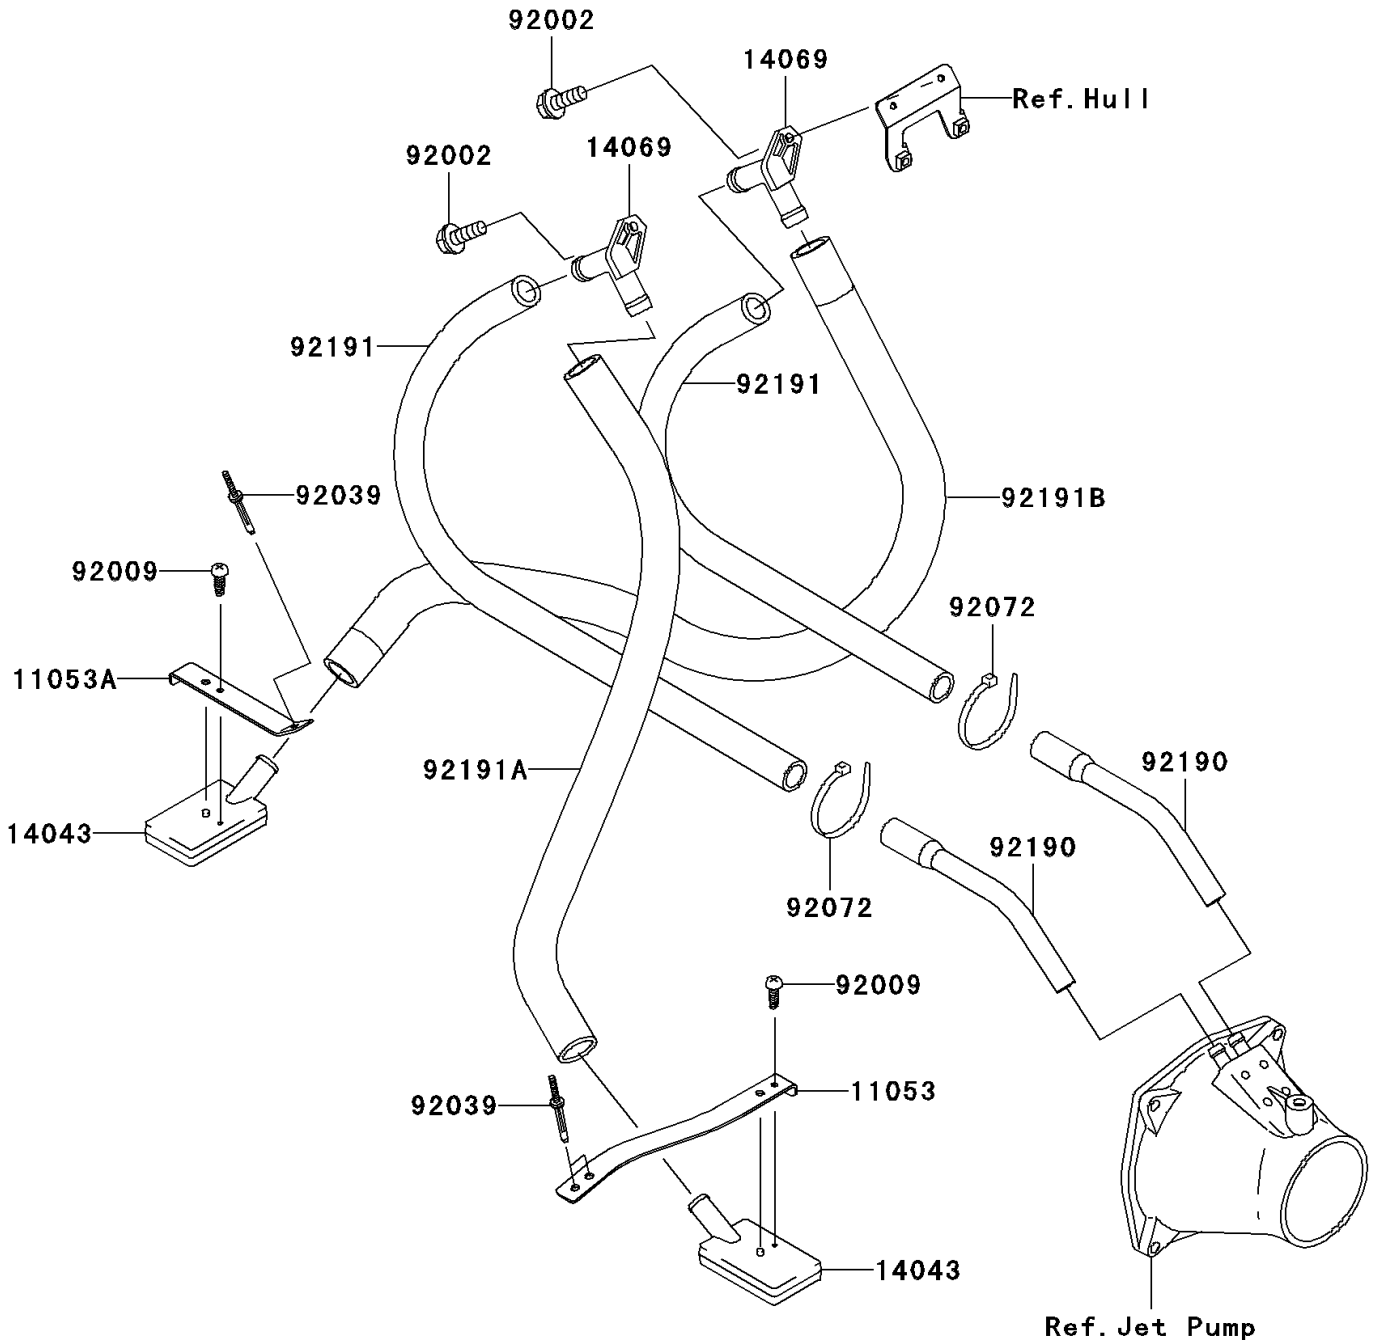

2005 STX-12F PARTS DIAGRAM

Bilge System

F3145

2005 STX-12F PARTS LIST

Bilge System

ITEM NAME	PART NUMBER	QUANTITY
BRACKET,RR,LH (Ref # 11053)	11053-3744	1
BRACKET,FR,CNT (Ref # 11053A)	11053-3745	1
FILTER (Ref # 14043)	14043-3711	2
BREATHER (Ref # 14069)	14069-3708	2
BOLT,6X16 (Ref # 92002)	92002-3728	2
SCREW,TAPPING,4X14 (Ref # 92009)	92009-3762	2
RIVET (Ref # 92039)	92039-3753	3
BAND,L=188 (Ref # 92072)	92072-1239	2
TUBE,HULL-NOZZLE (Ref # 92190)	92190-3971	2
TUBE,BREATHER-HULL (Ref # 92191)	92191-3988	2
TUBE,FILTER-BREATHER (Ref # 92191A)	92191-3989	1
TUBE,FILTER-BREATHER (Ref # 92191B)	92191-3990	1