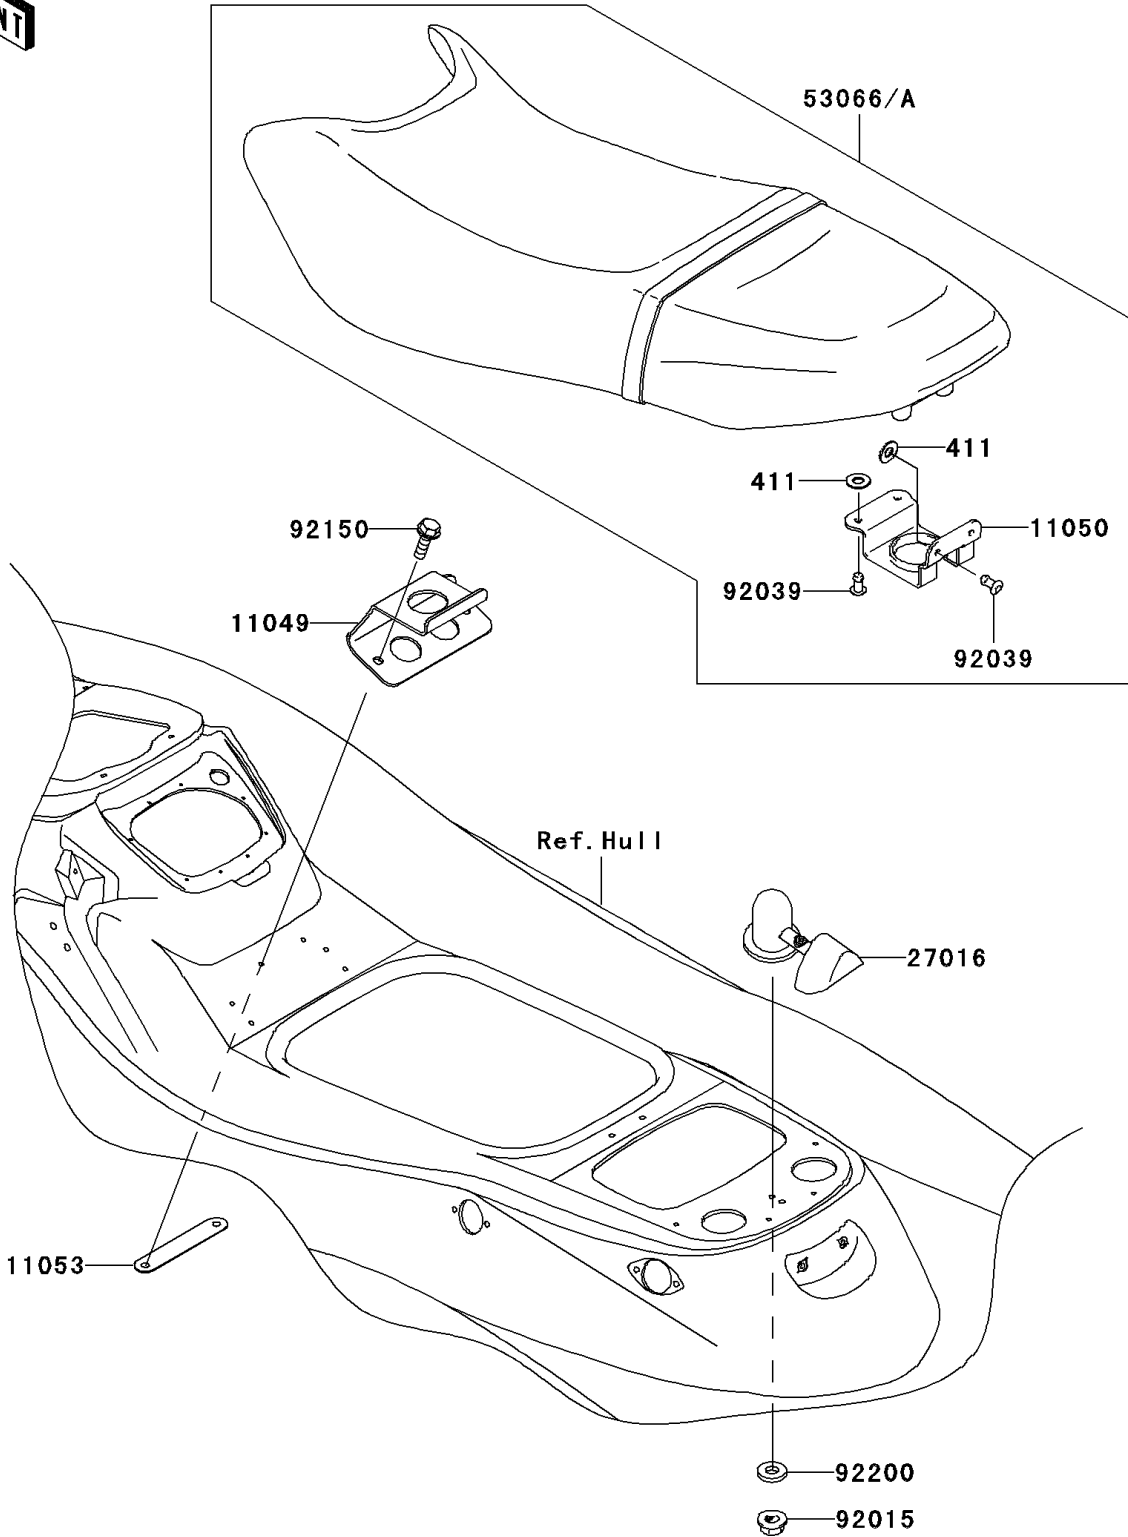

# 2005 STX-12F PARTS DIAGRAM

Seat

F3146

### Seat

ITEM NAME	PART NUMBER	QUANTITY
BRACKET,SEAT (Ref # 11049)	11049-3735	1
BRACKET,SEAT LOCK (Ref # 11050)	11050-3741	1
BRACKET (Ref # 11053)	11053-3785	1
LOCK-ASSY,SEAT,F.BLACK (Ref # 27016)	27016-3744-6Z	1
SEAT-ASSY,BLACK/WHITE (Ref # 53066)	53066-3706-PK	1
SEAT-ASSY,GOLD/WHITE (Ref # 53066A)	53066-3706-348	1
NUT,FLANGED,8MM (Ref # 92015)	92015-3709	1
RIVET (Ref # 92039)	92039-3714	4
BOLT,6X18 (Ref # 92150)	92150-3729	2
WASHER,8.5X25X1.5 (Ref # 92200)	92200-3717	1
WASHER-PLAIN,5MM (Ref # 411)	411S0500	4