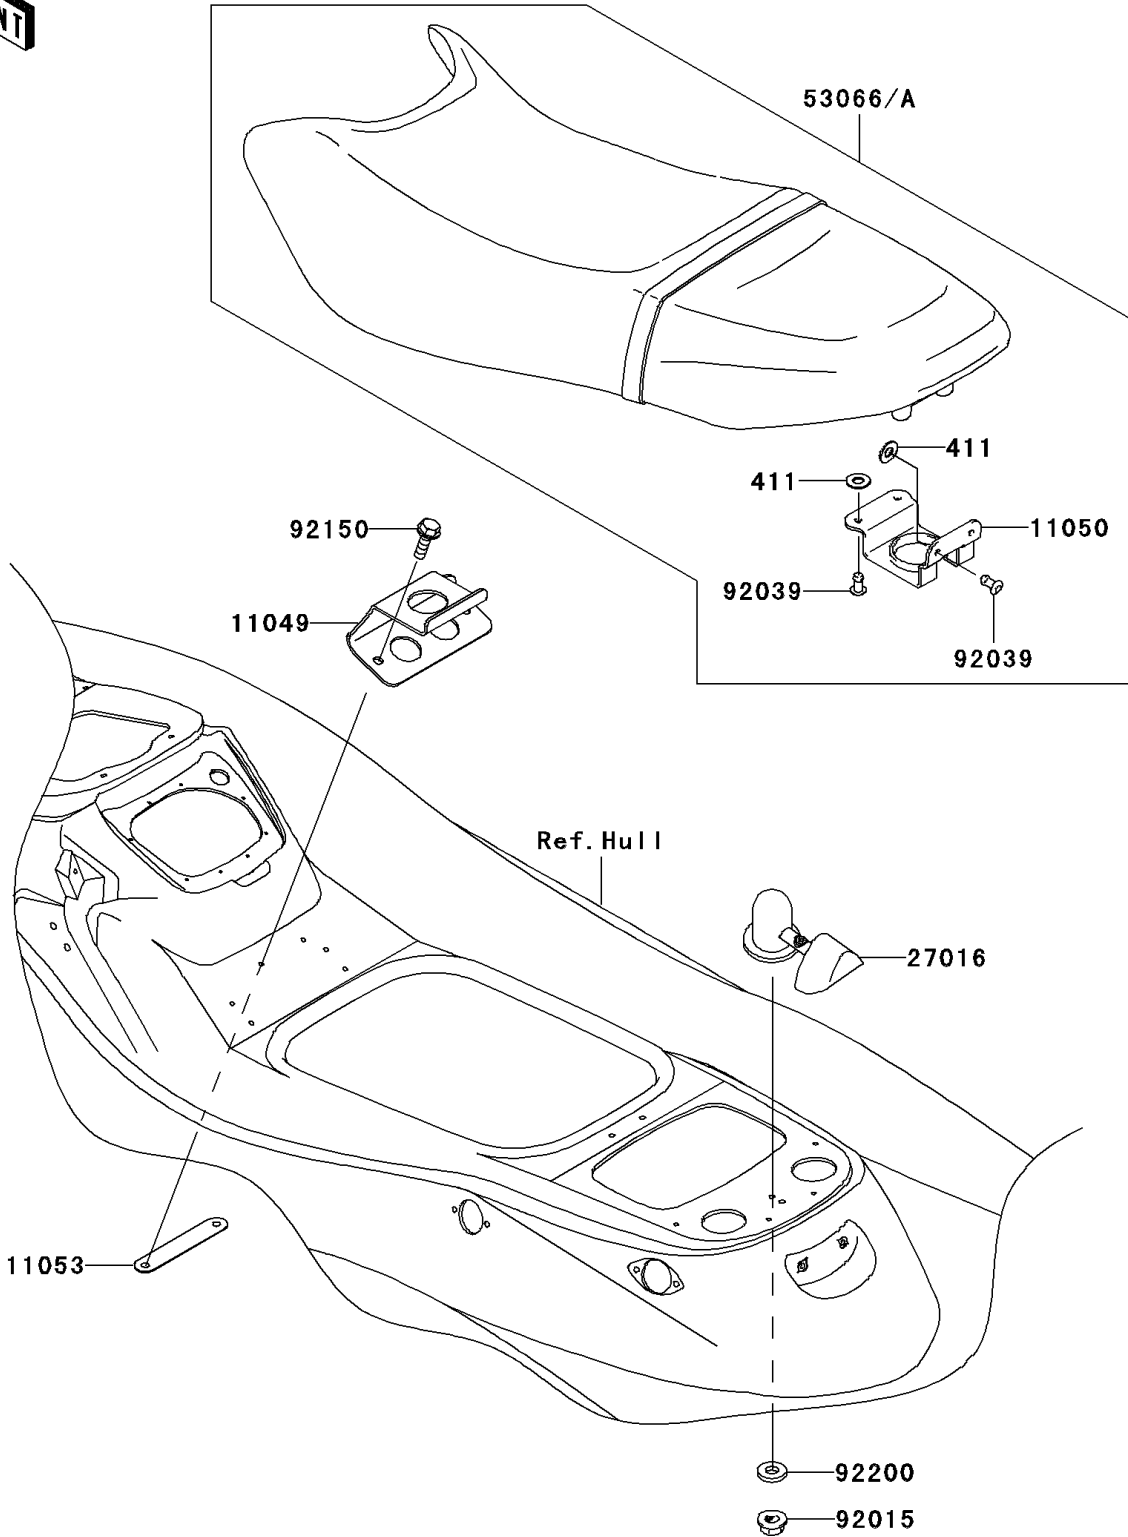

2005 STX-12F PARTS DIAGRAM

Seat

F3146

2005 STX-12F PARTS LIST

Seat

ITEM NAME	PART NUMBER	QUANTITY
BRACKET,SEAT (Ref # 11049)	11049-3735	1
BRACKET,SEAT LOCK (Ref # 11050)	11050-3741	1
BRACKET (Ref # 11053)	11053-3785	1
LOCK-ASSY,SEAT,F.BLACK (Ref # 27016)	27016-3744-6Z	1
SEAT-ASSY,BLACK/WHITE (Ref # 53066)	53066-3706-PK	1
SEAT-ASSY,GOLD/WHITE (Ref # 53066A)	53066-3706-348	1
NUT,FLANGED,8MM (Ref # 92015)	92015-3709	1
RIVET (Ref # 92039)	92039-3714	4
BOLT,6X18 (Ref # 92150)	92150-3729	2
WASHER,8.5X25X1.5 (Ref # 92200)	92200-3717	1
WASHER-PLAIN,5MM (Ref # 411)	411S0500	4