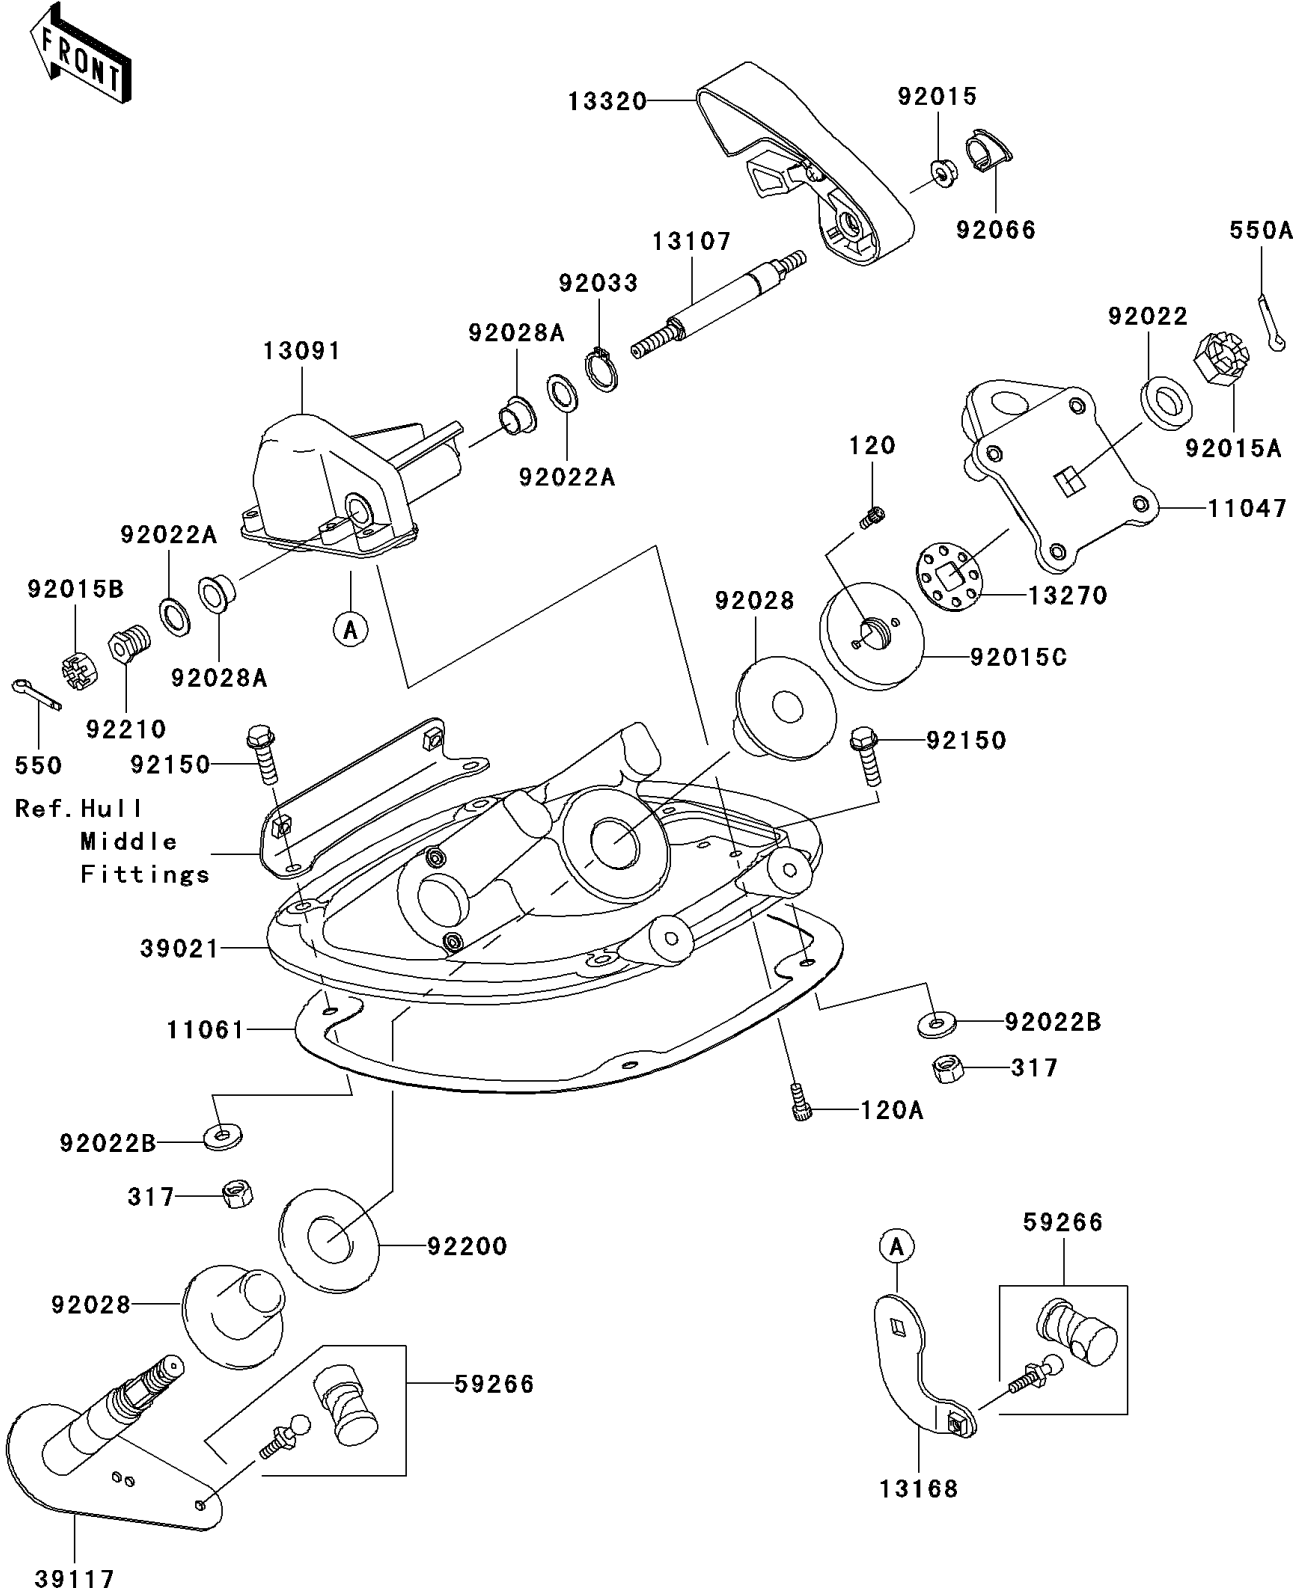

2005 STX-12F PARTS DIAGRAM

Handle Pole

F3171

2005 STX-12F PARTS LIST

Handle Pole

ITEM NAME	PART NUMBER	QUANTITY
BRACKET,HANDLE HOLDER (Ref # 11047)	11047-3759	1
GASKET,HANDLE POLE BRACKET (Ref # 11061)	11061-3735	1
HOLDER (Ref # 13091)	13091-3809	1
SHAFT (Ref # 13107)	13107-3751	1
LEVER,REVERSE (Ref # 13168)	13168-3750	1
PLATE,STEERING NUT (Ref # 13270)	13270-3808	1
LEVER-ASSY,REVERSE (Ref # 13320)	13320-3716	1
BRACKET-HANDLE POLE (Ref # 39021)	39021-3714	1
SHAFT-STRG (Ref # 39117)	39117-3713	1
JOINT-BALL (Ref # 59266)	59266-3707	2
NUT,FLANGED,8MM (Ref # 92015)	92015-3709	1
NUT,CASTLE,14MM (Ref # 92015A)	92015-3805	1
NUT,CASTLE,8MM (Ref # 92015B)	92015-3813	1
NUT,STEERING,20MM (Ref # 92015C)	92015-3854	1
WASHER,15X34X2.0 (Ref # 92022)	92022-3738	1
WASHER,15.5X24X1.5 (Ref # 92022A)	92022-3739	2
WASHER,8.4X23X2.5 (Ref # 92022B)	92022-3744	4
BUSHING,STEERING (Ref # 92028)	92028-3748	2
BUSHING (Ref # 92028A)	92028-3755	2
RING-SNAP,15MM (Ref # 92033)	92033-3710	1
PLUG,REVERSE LEVER (Ref # 92066)	92066-3761	1
BOLT,FLANGED,8X30 (Ref # 92150)	92150-3803	4
WASHER,32.5X70X2 (Ref # 92200)	92200-3718	1
NUT,8MM (Ref # 92210)	92210-3703	1
BOLT-SOCKET,5X10 (Ref # 120)	120R0510	2
BOLT-SOCKET,6X16 (Ref # 120A)	120R0616	4
NUT-HEX-SMALL (Ref # 317)	317R0800	4
PIN-COTTER (Ref # 550)	550S2020	1
PIN-COTTER,3X35 (Ref # 550A)	550S3035	1