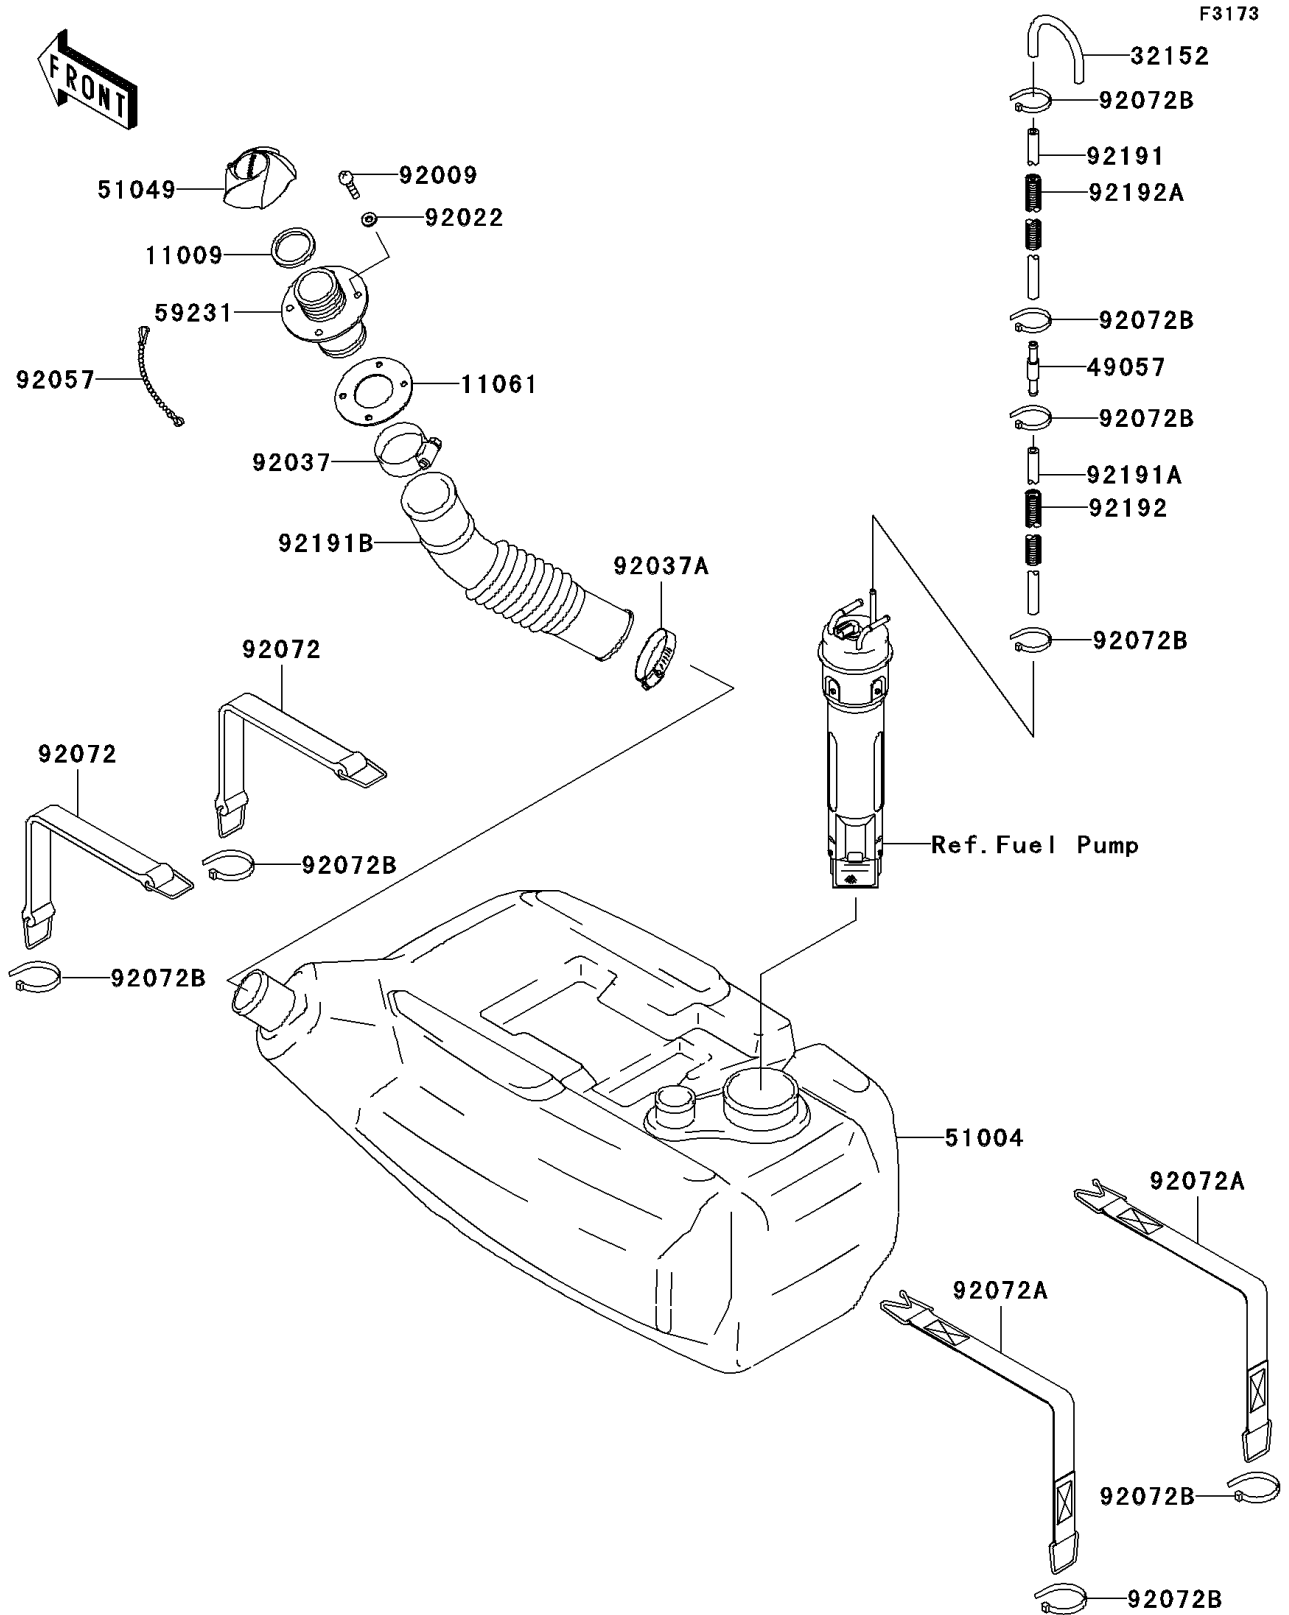

# 2005 STX-12F PARTS DIAGRAM

Fuel Tank

## 2005 STX-12F PARTS LIST

### Fuel Tank

ITEM NAME	PART NUMBER	QUANTITY
GASKET,TANK CAP (Ref # 11009)	11009-3020	1
GASKET (Ref # 11061)	11061-3701	1
PIPE (Ref # 32152)	32152-3705	1
VALVE-RELIEF (Ref # 49057)	49057-3707	1
TANK-FUEL (Ref # 51004)	51004-3739	1
CAP-TANK,FUEL (Ref # 51049)	51049-3725	1
FILLER,FUEL TANK (Ref # 59231)	59231-3716	1
SCREW,TAPPING,4X16 (Ref # 92009)	92009-3849	4
WASHER (Ref # 92022)	92022-563	4
CLAMP (Ref # 92037)	92037-3009	1
CLAMP (Ref # 92037A)	92037-3738	1
CHAIN,COVER,L=100 (Ref # 92057)	92057-3704	1
BAND (Ref # 92072)	92072-3845	2
BAND (Ref # 92072A)	92072-3850	2
BAND,L=99 (Ref # 92072B)	92072-3871	8
TUBE,5.8X10.8X1000 (Ref # 92191)	92191-3736	1
TUBE,5.8X10.8X100 (Ref # 92191A)	92191-3828	1
TUBE,FUEL TANK - FILLER (Ref # 92191B)	92191-3903	1
TUBE,CORRUGATED,L=120 (Ref # 92192)	92192-3749	1
TUBE,CORRUGATED,L=700 (Ref # 92192A)	92192-3750	1