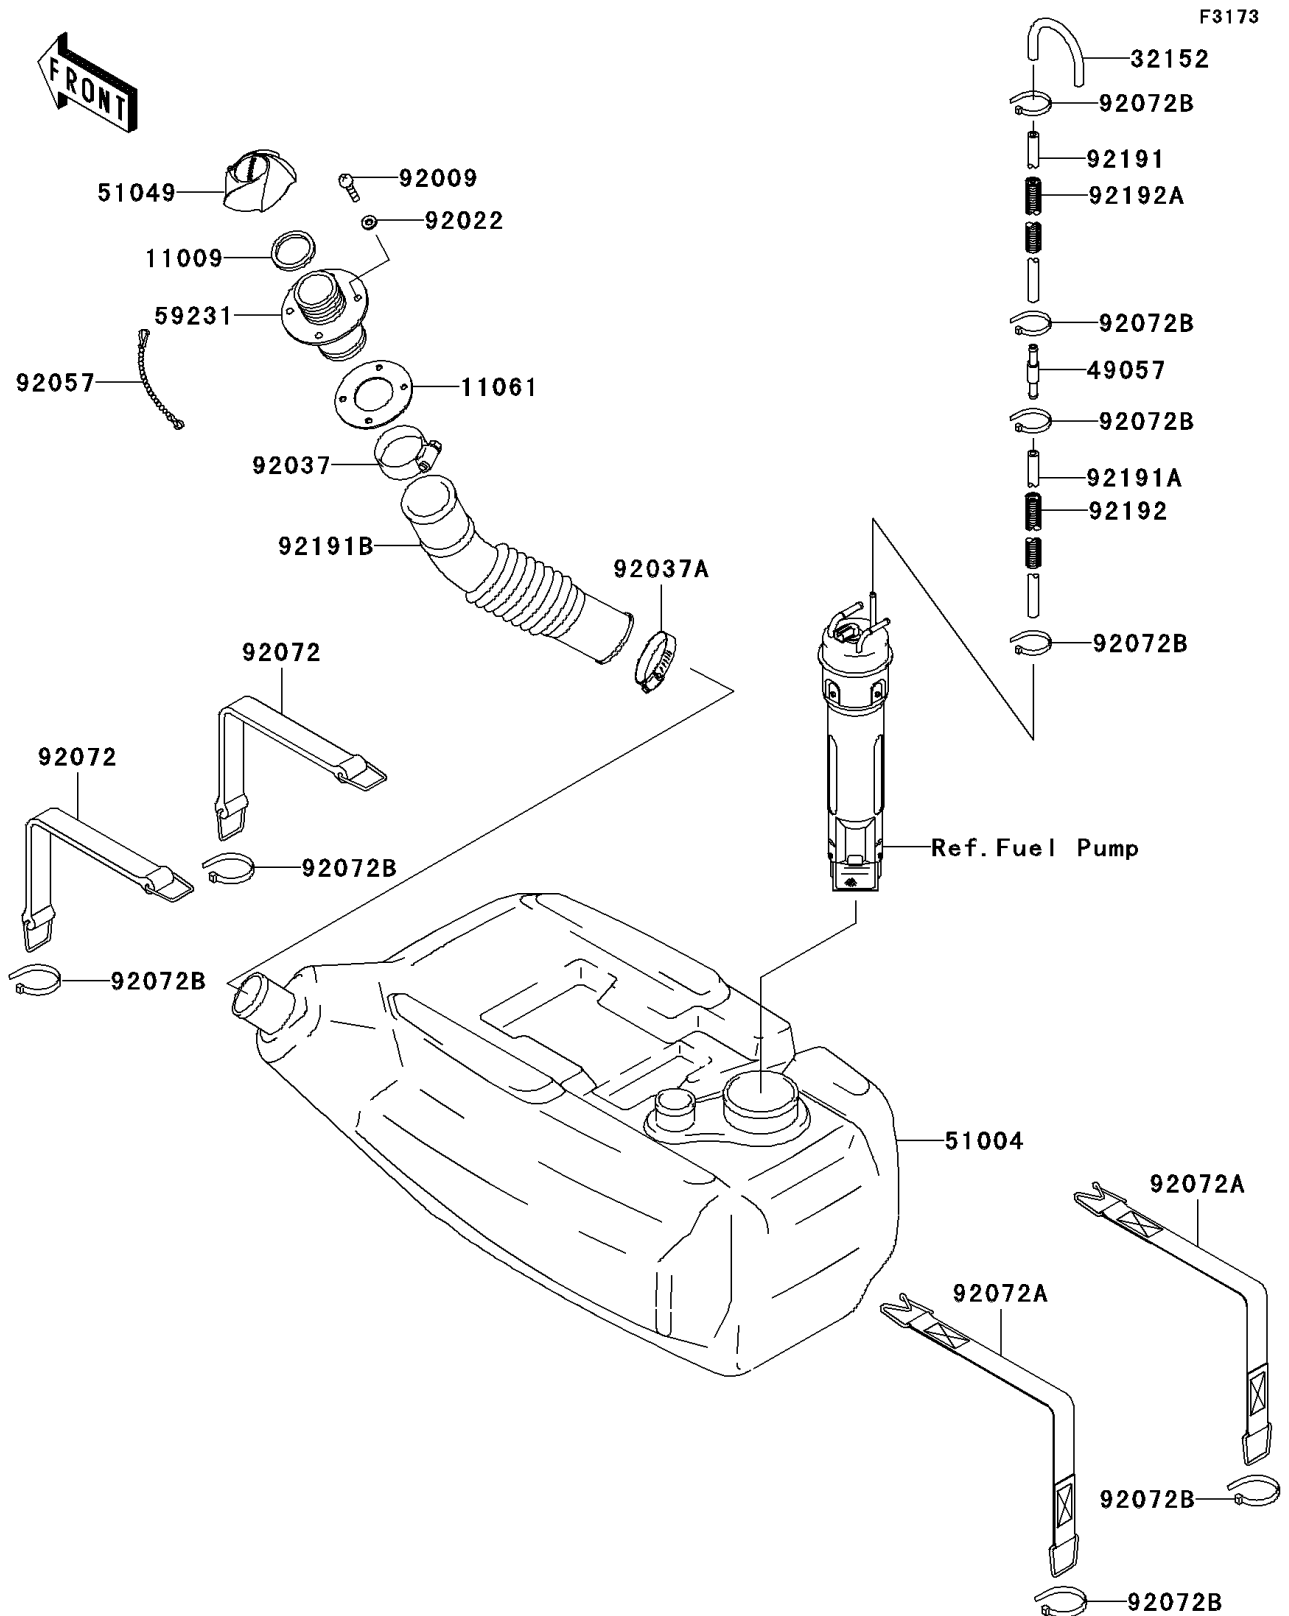

2005 STX-12F PARTS DIAGRAM

Fuel Tank

2005 STX-12F PARTS LIST

Fuel Tank

ITEM NAME	PART NUMBER	QUANTITY
GASKET,TANK CAP (Ref # 11009)	11009-3020	1
GASKET (Ref # 11061)	11061-3701	1
PIPE (Ref # 32152)	32152-3705	1
VALVE-RELIEF (Ref # 49057)	49057-3707	1
TANK-FUEL (Ref # 51004)	51004-3739	1
CAP-TANK,FUEL (Ref # 51049)	51049-3725	1
FILLER,FUEL TANK (Ref # 59231)	59231-3716	1
SCREW,TAPPING,4X16 (Ref # 92009)	92009-3849	4
WASHER (Ref # 92022)	92022-563	4
CLAMP (Ref # 92037)	92037-3009	1
CLAMP (Ref # 92037A)	92037-3738	1
CHAIN,COVER,L=100 (Ref # 92057)	92057-3704	1
BAND (Ref # 92072)	92072-3845	2
BAND (Ref # 92072A)	92072-3850	2
BAND,L=99 (Ref # 92072B)	92072-3871	8
TUBE,5.8X10.8X1000 (Ref # 92191)	92191-3736	1
TUBE,5.8X10.8X100 (Ref # 92191A)	92191-3828	1
TUBE,FUEL TANK - FILLER (Ref # 92191B)	92191-3903	1
TUBE,CORRUGATED,L=120 (Ref # 92192)	92192-3749	1
TUBE,CORRUGATED,L=700 (Ref # 92192A)	92192-3750	1