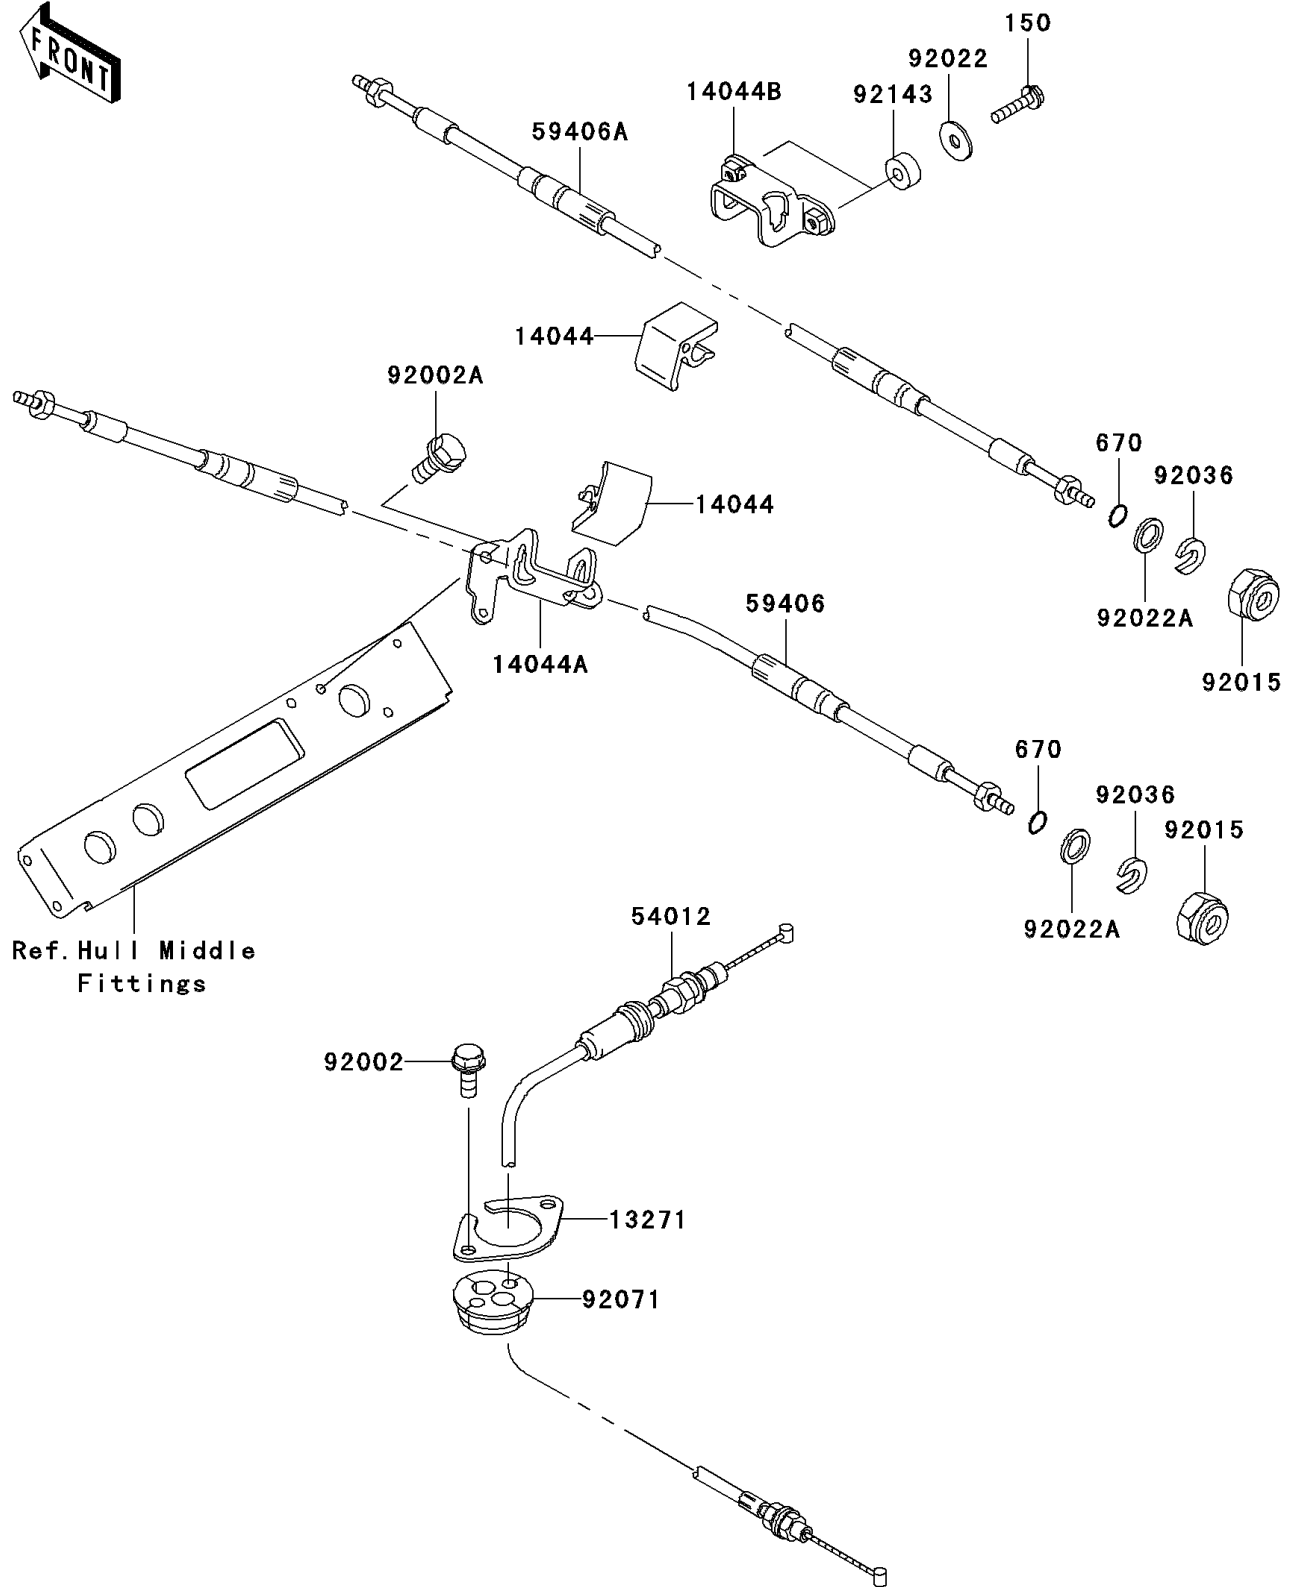

2005 STX-12F PARTS DIAGRAM

Cables

F3175

2005 STX-12F PARTS LIST

Cables

ITEM NAME	PART NUMBER	QUANTITY
PLATE (Ref # 13271)	13271-3905	1
HOLDER-CABLE,STEERING (Ref # 14044)	14044-3714	2
HOLDER-CABLE,STEERING (Ref # 14044A)	14044-3717	1
HOLDER-CABLE,STEERING (Ref # 14044B)	14044-3749	1
CABLE-THROTTLE (Ref # 54012)	54012-3771	1
CABLE-STRG (Ref # 59406)	59406-3778	1
CABLE-STRG,REVERSE (Ref # 59406A)	59406-3779	1
BOLT,6X16 (Ref # 92002)	92002-3728	2
BOLT,6X20 (Ref # 92002A)	92002-3755	2
NUT,20MM (Ref # 92015)	92015-526	2
WASHER,6.5X20X1.5 (Ref # 92022)	92022-3710	2
WASHER (Ref # 92022A)	92022-535	2
RING-SNAP (Ref # 92036)	92036-501	2
GROMMET,HARNESS (Ref # 92071)	92071-3790	1
COLLAR,6.2X16X7.5 (Ref # 92143)	92143-3769	2
BOLT-WS,6X25 (Ref # 150)	150R0625	2
O RING,11MM (Ref # 670)	670B2011	2