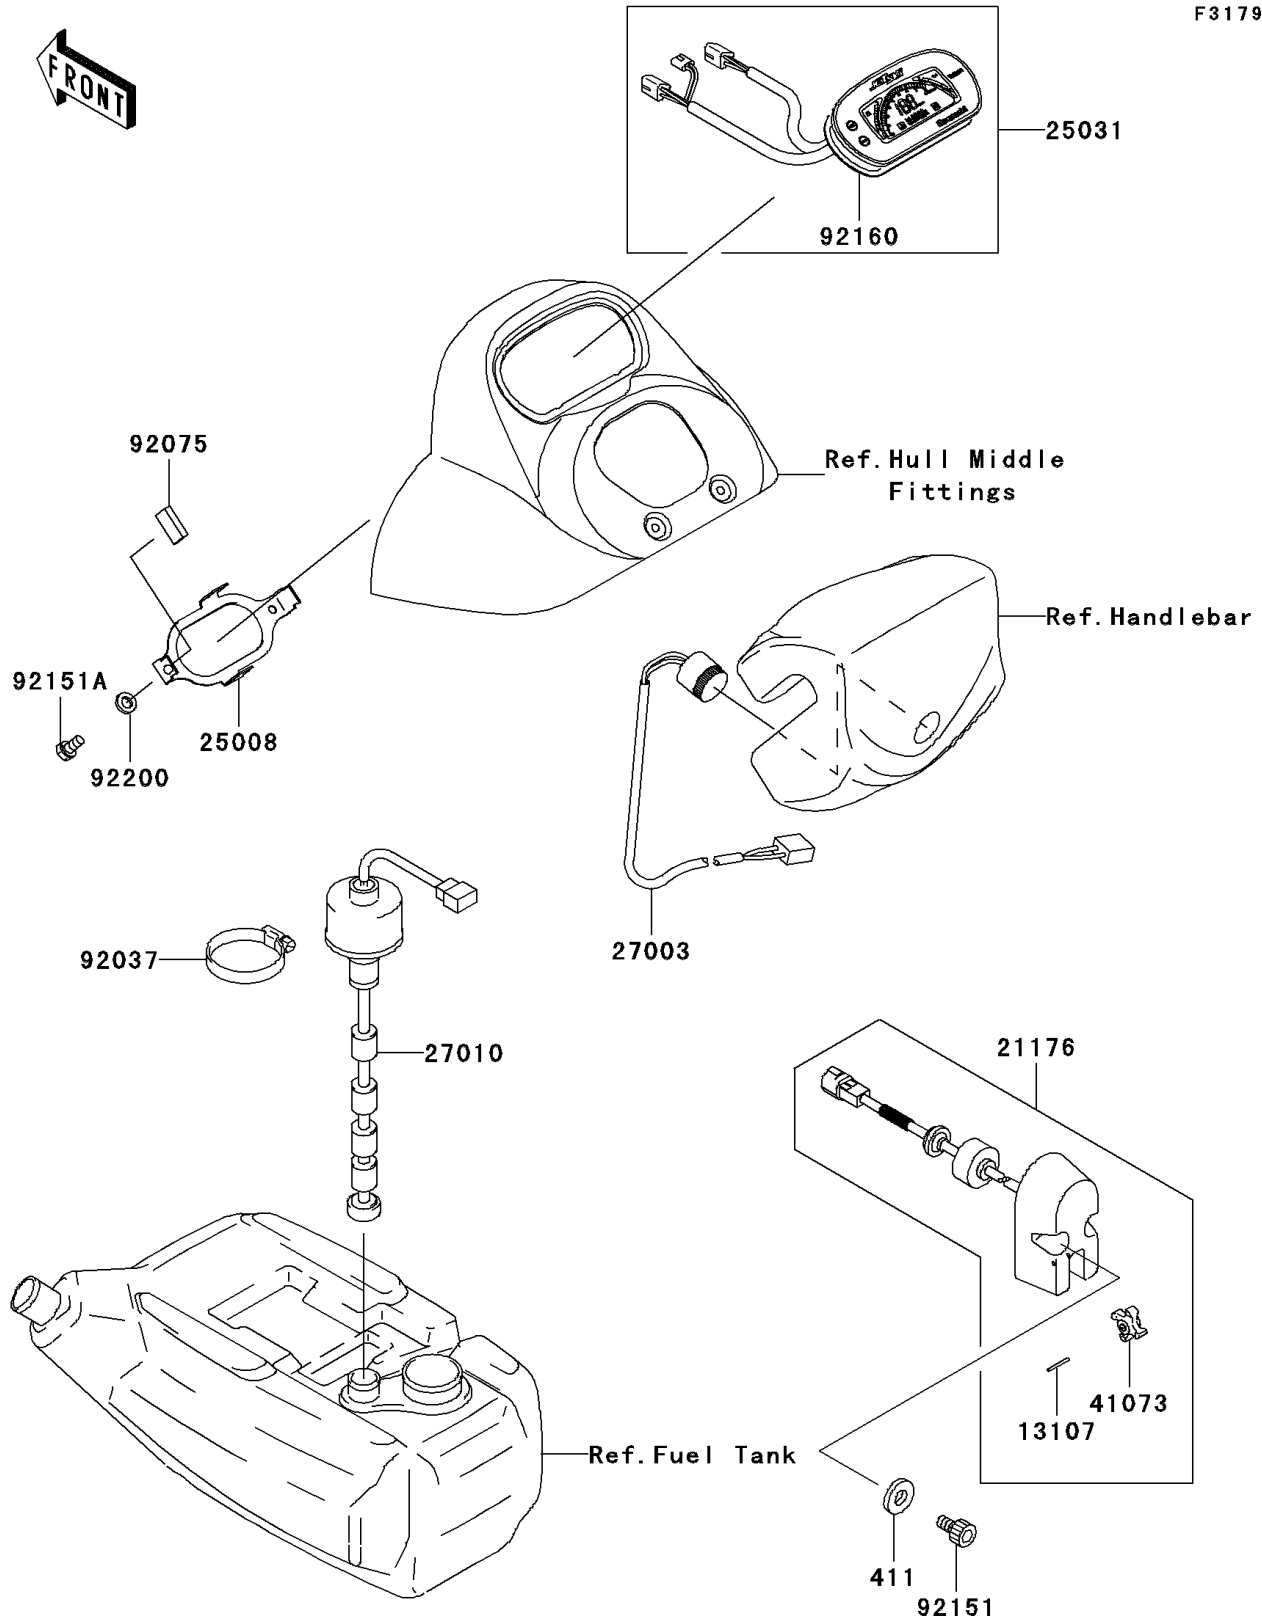

2005 STX-12F PARTS DIAGRAM

Meters

F3179

2005 STX-12F PARTS LIST

Meters

ITEM NAME	PART NUMBER	QUANTITY
SHAFT (Ref # 13107)	13107-3754	1
SENSOR,SPEEDOMETER,F.BLACK (Ref # 21176)	21176-3760-6Z	1
BRACKET-METER (Ref # 25008)	25008-3709	1
METER-ASSY,MILE&KM (Ref # 25031)	25031-3754	1
HORN (Ref # 27003)	27003-3706	1
SWITCH,FUEL LEVEL (Ref # 27010)	27010-3770	1
WHEEL-ASSY,PADDLE (Ref # 41073)	41073-3701	1
CLAMP (Ref # 92037)	92037-3009	1
DAMPER (Ref # 92075)	92075-1446	4
BOLT,6X10 (Ref # 92151)	92151-3704	2
BOLT,5X10 (Ref # 92151A)	92151-3707	2
DAMPER,METER (Ref # 92160)	92160-3881	1
WASHER,5.9X16X1.5 (Ref # 92200)	92200-3714	2
WASHER-PLAIN,6MM (Ref # 411)	411S0600	2