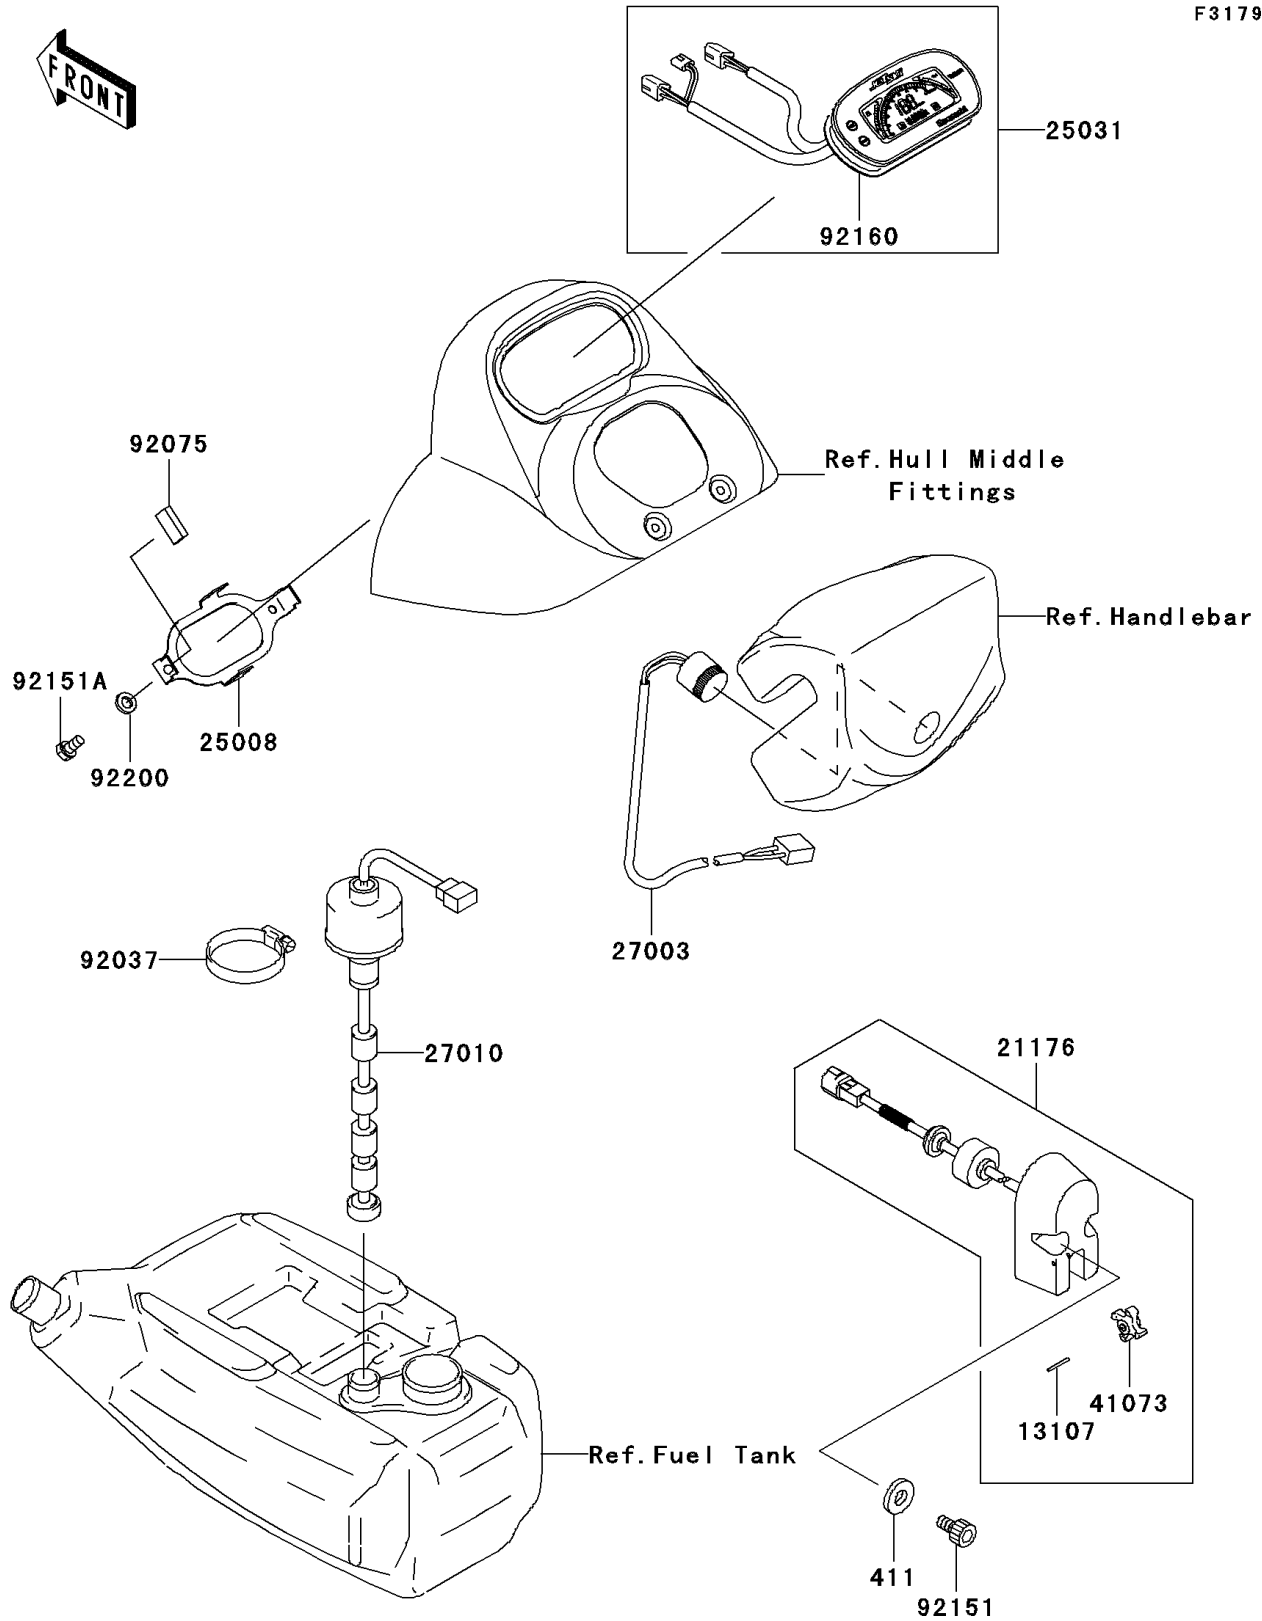

# 2005 STX-12F PARTS DIAGRAM

Meters

F3179

## 2005 STX-12F PARTS LIST

### Meters

ITEM NAME	PART NUMBER	QUANTITY
SHAFT (Ref # 13107)	13107-3754	1
SENSOR,SPEEDOMETER,F.BLACK (Ref # 21176)	21176-3760-6Z	1
BRACKET-METER (Ref # 25008)	25008-3709	1
METER-ASSY,MILE&KM (Ref # 25031)	25031-3754	1
HORN (Ref # 27003)	27003-3706	1
SWITCH,FUEL LEVEL (Ref # 27010)	27010-3770	1
WHEEL-ASSY,PADDLE (Ref # 41073)	41073-3701	1
CLAMP (Ref # 92037)	92037-3009	1
DAMPER (Ref # 92075)	92075-1446	4
BOLT,6X10 (Ref # 92151)	92151-3704	2
BOLT,5X10 (Ref # 92151A)	92151-3707	2
DAMPER,METER (Ref # 92160)	92160-3881	1
WASHER,5.9X16X1.5 (Ref # 92200)	92200-3714	2
WASHER-PLAIN,6MM (Ref # 411)	411S0600	2