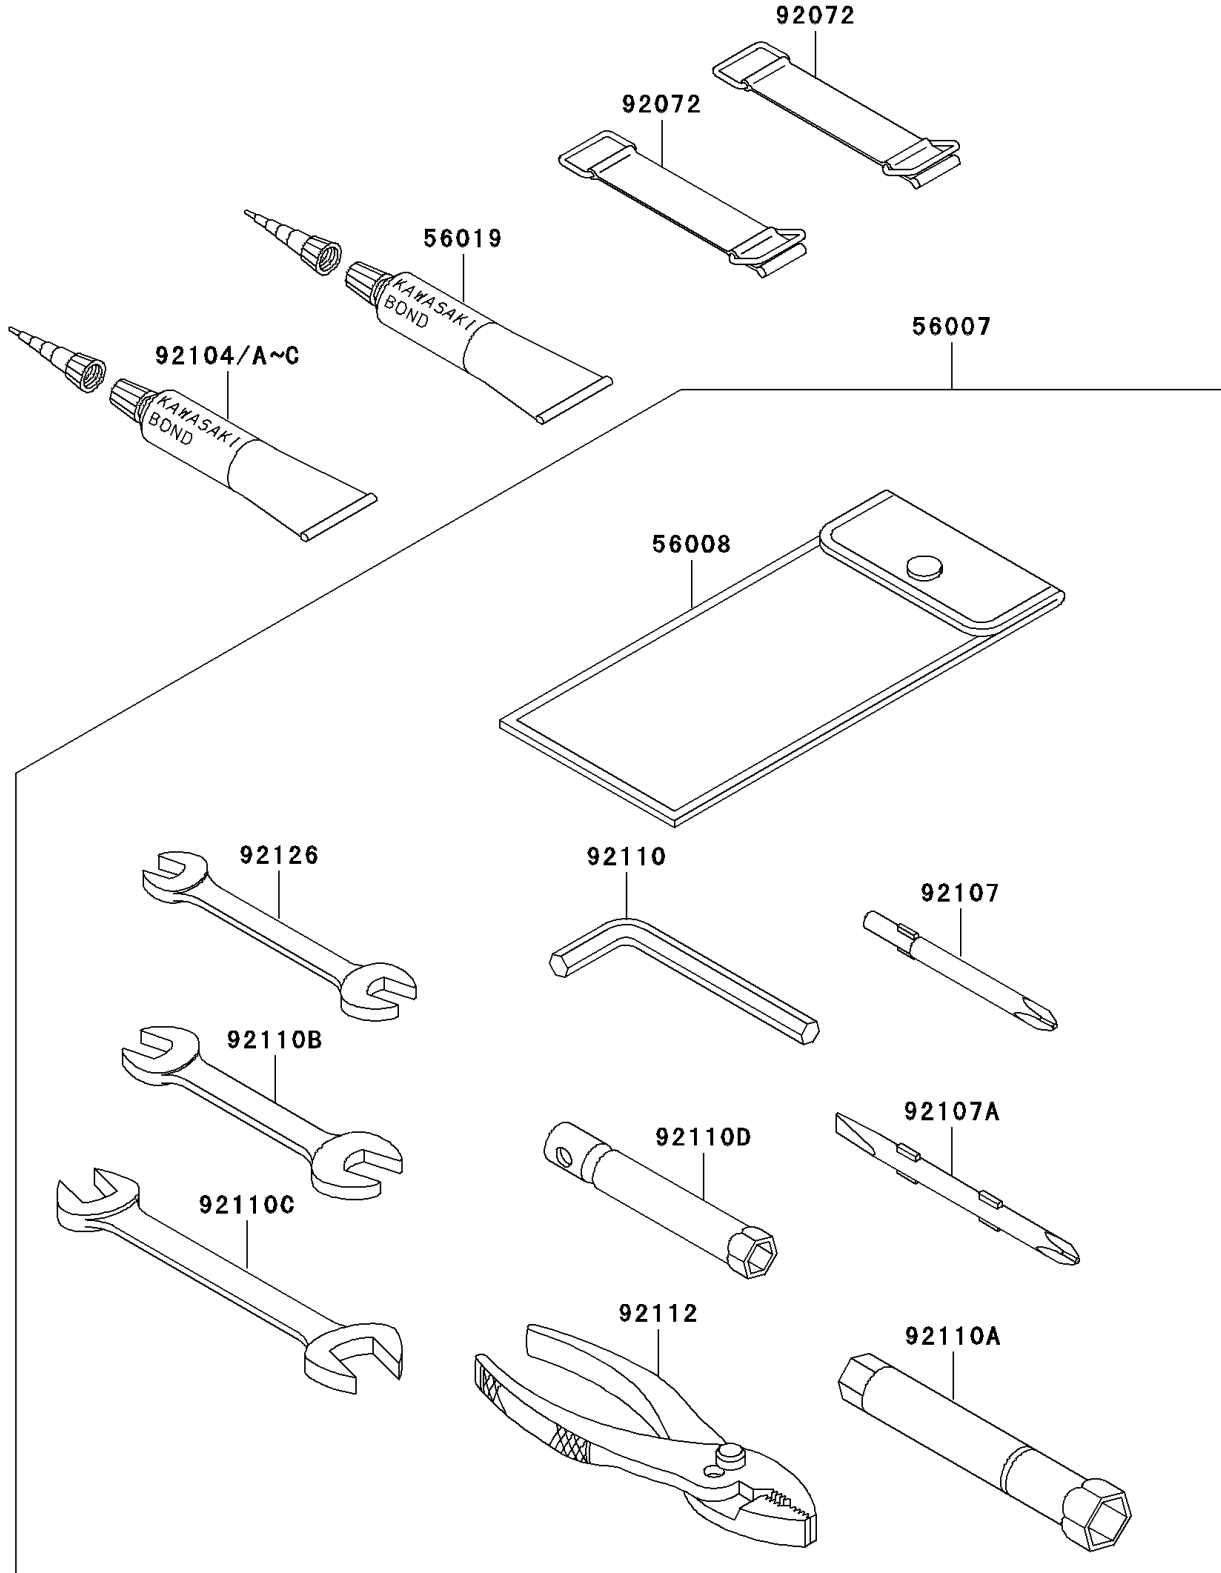

# 2005 STX-12F PARTS DIAGRAM

Owner's Tools

F3182

## 2005 STX-12F PARTS LIST

### Owner's Tools

| ITEM NAME                                   | PART NUMBER | QUANTITY |
|---|-------------|----------|
| TOOL-KIT (Ref # 56007)                      | 56007-3716  | 1        |
| BAG,TOOL (Ref # 56008)                      | 56008-3704  | 1        |
| THREE BOND TB1211,HT/RS,WHITE (Ref # 56019) | 56019-120   | 1        |
| BAND,L=50 (Ref # 92072)                     | 92072-3853  | 2        |
| GASKET-LIQUID,TB1211F (Ref # 92104)         | 92104-0004  | 1        |
| GASKET-LIQUID,BLACK TB1215B (Ref # 92104A)  | 92104-1062  | 1        |
| GASKET-LIQUID,TB1215 (Ref # 92104B)         | 92104-1065  | 1        |
| GASKET-LIQUID,TB1521 (Ref # 92104C)         | 92104-3701  | 1        |
| TOOL-DRIVER,#3PHILLIPS (Ref # 92107)        | 92107-005   | 1        |
| TOOL-DRIVER,#2PHILLIPS&SLOT (Ref # 92107A)  | 92107-1051  | 1        |
| TOOL-WRENCH,ALLEN,5MM (Ref # 92110)         | 92110-1015  | 1        |
| TOOL-WRENCH,BOX,16MM (Ref # 92110A)         | 92110-1145  | 1        |
| TOOL-WRENCH,OPEN END,10X12 (Ref # 92110B)   | 92110-1152  | 1        |
| TOOL-WRENCH,OPEN END,14X17 (Ref # 92110C)   | 92110-1153  | 1        |
| TOOL-WRENCH,BOX,10MM (Ref # 92110D)         | 92110-1156  | 1        |
| TOOL-PLIERS (Ref # 92112)                   | 92112-1001  | 1        |
| TOOL-WRENCH,OPEN END,8X10 (Ref # 92126)     | 92126-004   | 1        |