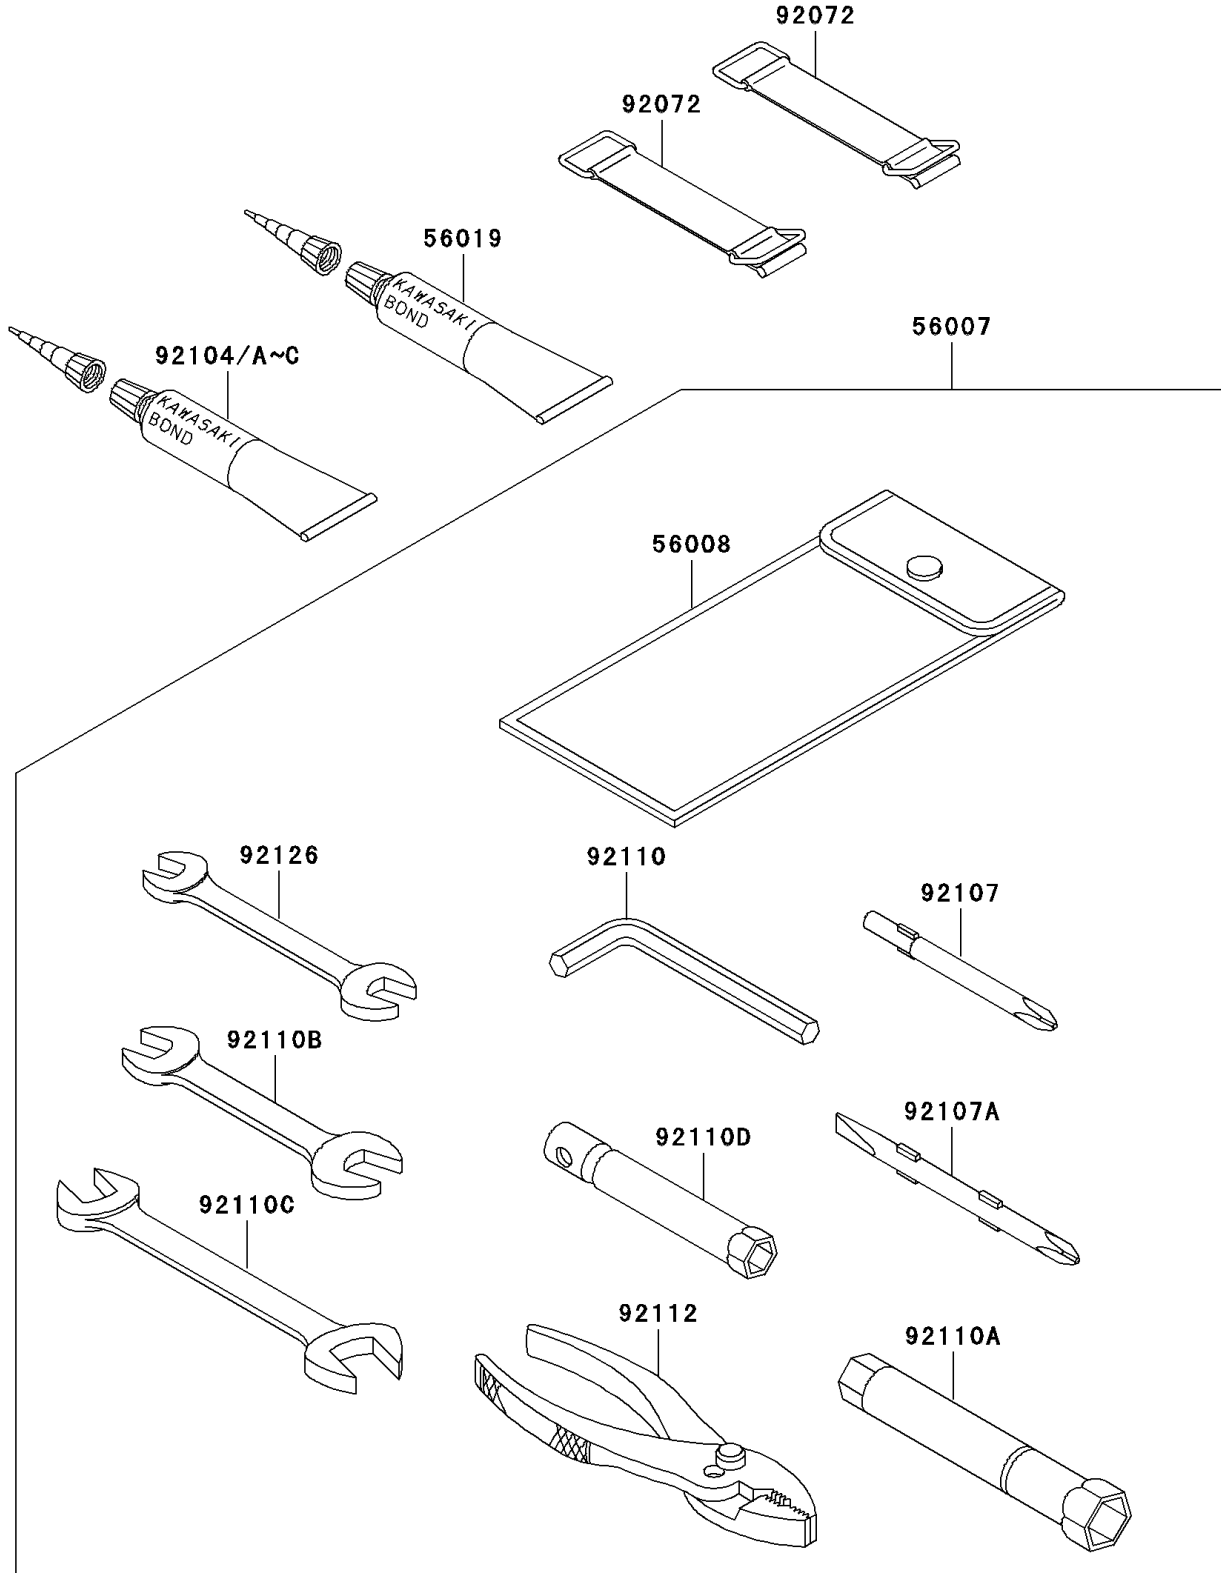

2005 STX-12F PARTS DIAGRAM

Owner's Tools

F3182

2005 STX-12F PARTS LIST

Owner's Tools

ITEM NAME	PART NUMBER	QUANTITY
TOOL-KIT (Ref # 56007)	56007-3716	1
BAG,TOOL (Ref # 56008)	56008-3704	1
THREE BOND TB1211,HT/RS,WHITE (Ref # 56019)	56019-120	1
BAND,L=50 (Ref # 92072)	92072-3853	2
GASKET-LIQUID,TB1211F (Ref # 92104)	92104-0004	1
GASKET-LIQUID,BLACK TB1215B (Ref # 92104A)	92104-1062	1
GASKET-LIQUID,TB1215 (Ref # 92104B)	92104-1065	1
GASKET-LIQUID,TB1521 (Ref # 92104C)	92104-3701	1
TOOL-DRIVER,#3PHILLIPS (Ref # 92107)	92107-005	1
TOOL-DRIVER,#2PHILLIPS&SLOT (Ref # 92107A)	92107-1051	1
TOOL-WRENCH,ALLEN,5MM (Ref # 92110)	92110-1015	1
TOOL-WRENCH,BOX,16MM (Ref # 92110A)	92110-1145	1
TOOL-WRENCH,OPEN END,10X12 (Ref # 92110B)	92110-1152	1
TOOL-WRENCH,OPEN END,14X17 (Ref # 92110C)	92110-1153	1
TOOL-WRENCH,BOX,10MM (Ref # 92110D)	92110-1156	1
TOOL-PLIERS (Ref # 92112)	92112-1001	1
TOOL-WRENCH,OPEN END,8X10 (Ref # 92126)	92126-004	1