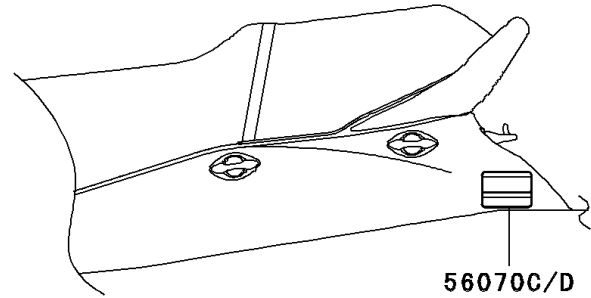

# 2005 STX-12F PARTS DIAGRAM

Labels

F3183

### Labels

ITEM NAME	PART NUMBER	QUANTITY
LABEL,FIRE EXTINGUISHER (Ref # 56030)	56030-3755	1
LABEL,FIRE EXTINGUISHER(FRENCH (Ref # 56030A)	56030-3757	1
LABEL,REVERSE (Ref # 56030B)	56030-3815	1
LABEL,REVERSE (Ref # 56030C)	56030-3816	1
LABEL-WARNING,GASOLINE (Ref # 56040)	56040-3972	1
LABEL,GASOLINE(FRENCH) (Ref # 56040A)	56040-3978	1
LABEL-WARNING,DAMPER (Ref # 56070)	56070-3876	1
LABEL-WARNING,IMPORTANT SAFETY (Ref # 56070A)	56070-3937	1
LABEL-WARNING,IMPORTANT SAFETY (Ref # 56070B)	56070-3953	1
LABEL-WARNING,GRAB HANDLE&STEP (Ref # 56070C)	56070-3964	1
LABEL-WARNING,GRAB HANDLE&STEP (Ref # 56070D)	56070-3966	1
LABEL-WARNING,TETHER SWITCH (Ref # 56070E)	56070-3970	1
LABEL-WARNING,TETHER SWITCH (Ref # 56070F)	56070-3974	1