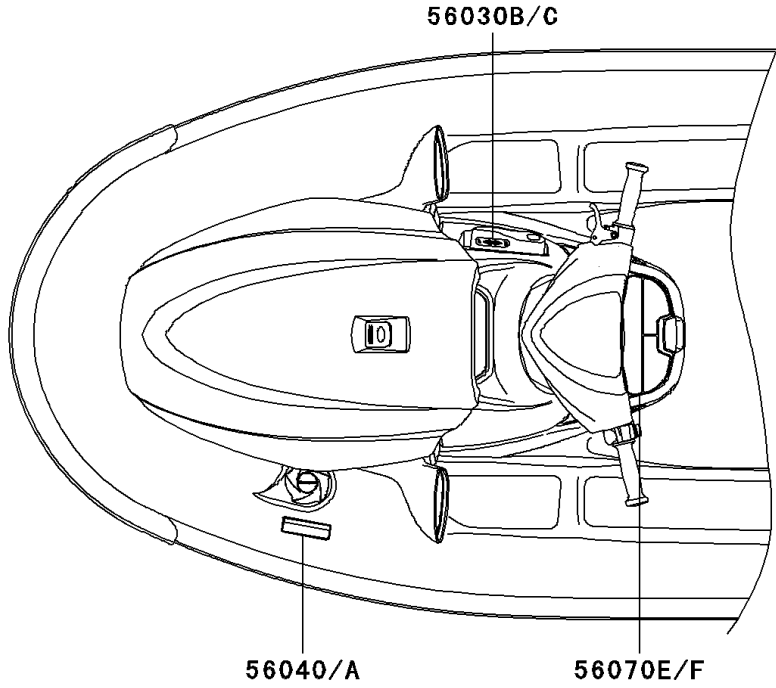

# 2005 STX-12F PARTS DIAGRAM

Labels

F3183

### Labels

ITEM NAME	PART NUMBER	QUANTITY
LABEL,FIRE EXTINGUISHER (Ref # 56030)	56030-3755	1
LABEL,FIRE EXTINGUISHER(FRENCH (Ref # 56030A)	56030-3757	1
LABEL,REVERSE (Ref # 56030B)	56030-3815	1
LABEL,REVERSE (Ref # 56030C)	56030-3816	1
LABEL-WARNING,GASOLINE (Ref # 56040)	56040-3972	1
LABEL,GASOLINE(FRENCH) (Ref # 56040A)	56040-3978	1
LABEL-WARNING,DAMPER (Ref # 56070)	56070-3876	1
LABEL-WARNING,IMPORTANT SAFETY (Ref # 56070A)	56070-3937	1
LABEL-WARNING,IMPORTANT SAFETY (Ref # 56070B)	56070-3953	1
LABEL-WARNING,GRAB HANDLE&STEP (Ref # 56070C)	56070-3964	1
LABEL-WARNING,GRAB HANDLE&STEP (Ref # 56070D)	56070-3966	1
LABEL-WARNING,TETHER SWITCH (Ref # 56070E)	56070-3970	1
LABEL-WARNING,TETHER SWITCH (Ref # 56070F)	56070-3974	1