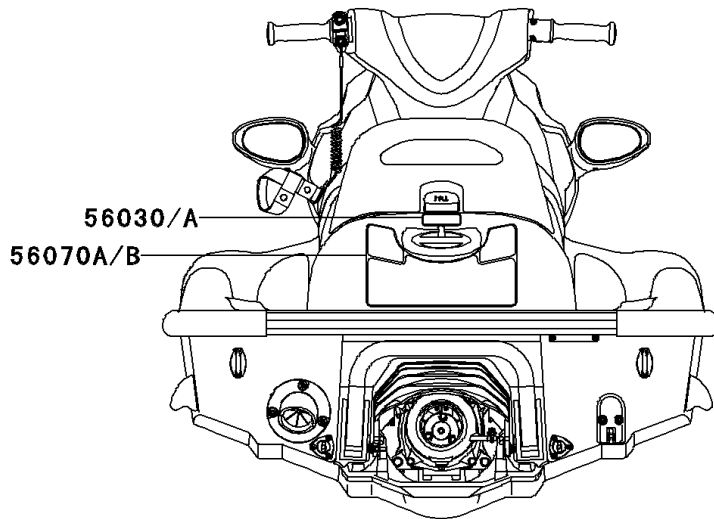

# 2005 STX-12F PARTS DIAGRAM

Labels

F3183

### Labels

ITEM NAME	PART NUMBER	QUANTITY
LABEL,FIRE EXTINGUISHER (Ref # 56030)	56030-3755	1
LABEL,FIRE EXTINGUISHER(FRENCH (Ref # 56030A)	56030-3757	1
LABEL,REVERSE (Ref # 56030B)	56030-3815	1
LABEL,REVERSE (Ref # 56030C)	56030-3816	1
LABEL-WARNING,GASOLINE (Ref # 56040)	56040-3972	1
LABEL,GASOLINE(FRENCH) (Ref # 56040A)	56040-3978	1
LABEL-WARNING,DAMPER (Ref # 56070)	56070-3876	1
LABEL-WARNING,IMPORTANT SAFETY (Ref # 56070A)	56070-3937	1
LABEL-WARNING,IMPORTANT SAFETY (Ref # 56070B)	56070-3953	1
LABEL-WARNING,GRAB HANDLE&STEP (Ref # 56070C)	56070-3964	1
LABEL-WARNING,GRAB HANDLE&STEP (Ref # 56070D)	56070-3966	1
LABEL-WARNING,TETHER SWITCH (Ref # 56070E)	56070-3970	1
LABEL-WARNING,TETHER SWITCH (Ref # 56070F)	56070-3974	1