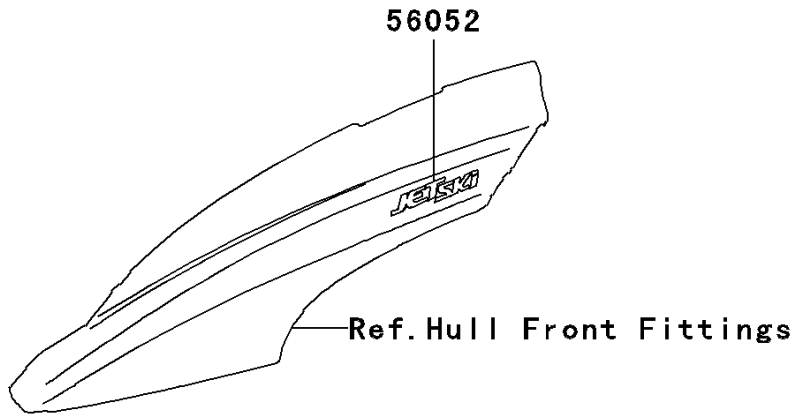

2005 STX-12F PARTS DIAGRAM

Decals

F3880

2005 STX-12F PARTS LIST

Decals

ITEM NAME	PART NUMBER	QUANTITY
MARK,HANDLE COVER,JET SKI (Ref # 56052)	56052-3816	2
MARK,DECK,KAWASAKI (Ref # 56052A)	56052-3817	2
MARK,DECK,STX-12F (Ref # 56052B)	56052-3832	2
PATTERN,SIDE COVER,LH (Ref # 56066)	56066-3849	1
PATTERN,SIDE COVER,RH (Ref # 56066A)	56066-3850	1
PATTERN,DECK,LH (Ref # 56066B)	56066-3851	1
PATTERN,DECK,RH (Ref # 56066C)	56066-3852	1
PATTERN,HULL,LH (Ref # 56066D)	56066-3853	1
PATTERN,HULL,RH (Ref # 56066E)	56066-3854	1