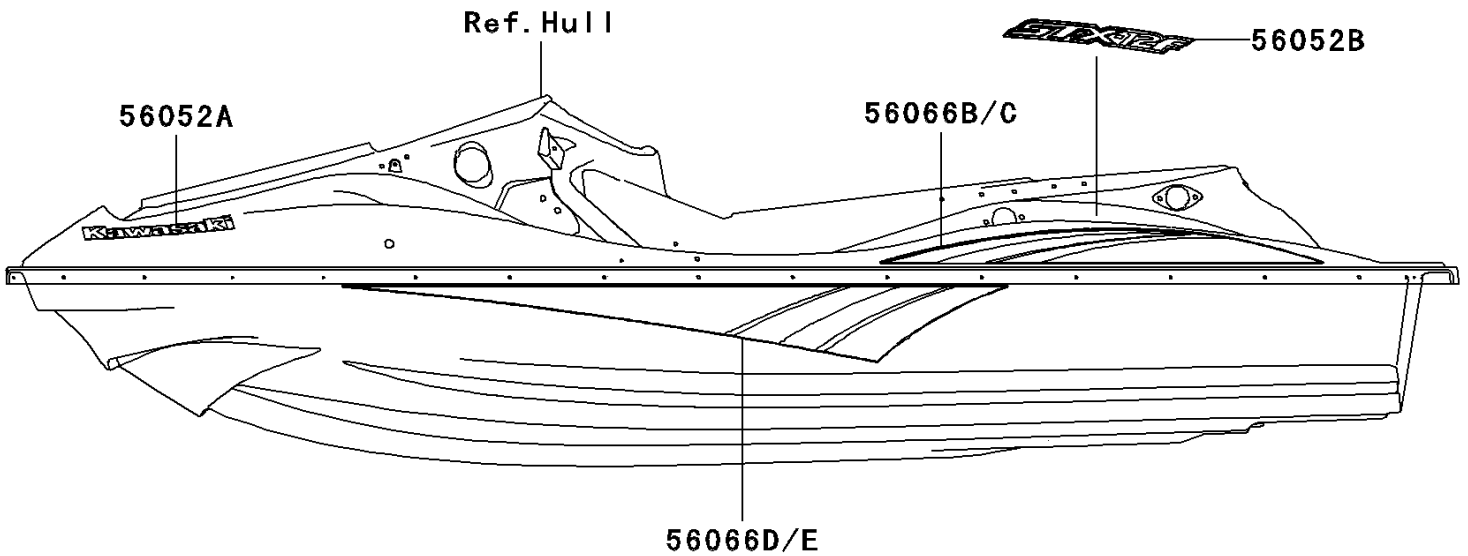

2005 STX-12F PARTS DIAGRAM

Decals

F3880

2005 STX-12F PARTS LIST

Decals

ITEM NAME	PART NUMBER	QUANTITY
MARK,HANDLE COVER,JET SKI (Ref # 56052)	56052-3816	2
MARK,DECK,KAWASAKI (Ref # 56052A)	56052-3817	2
MARK,DECK,STX-12F (Ref # 56052B)	56052-3832	2
PATTERN,SIDE COVER,LH (Ref # 56066)	56066-3849	1
PATTERN,SIDE COVER,RH (Ref # 56066A)	56066-3850	1
PATTERN,DECK,LH (Ref # 56066B)	56066-3851	1
PATTERN,DECK,RH (Ref # 56066C)	56066-3852	1
PATTERN,HULL,LH (Ref # 56066D)	56066-3853	1
PATTERN,HULL,RH (Ref # 56066E)	56066-3854	1