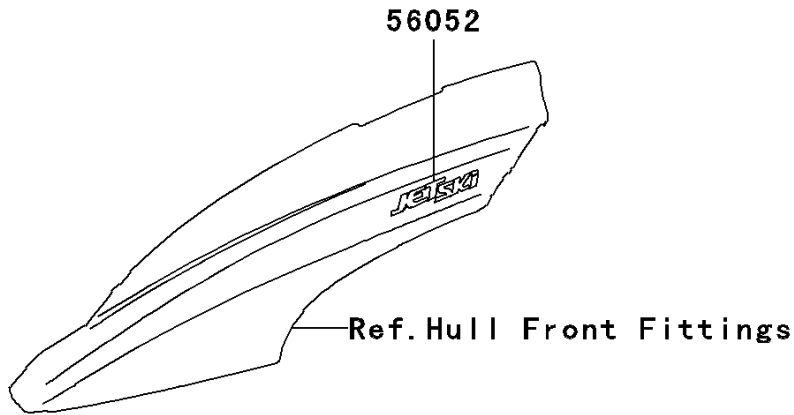

2005 STX-12F PARTS DIAGRAM

Decals

F3880

2005 STX-12F PARTS LIST

Decals

ITEM NAME	PART NUMBER	QUANTITY
MARK,HANDLE COVER,JET SKI (Ref # 56052)	56052-3816	2
MARK,DECK,KAWASAKI (Ref # 56052A)	56052-3817	2
MARK,DECK,STX-12F (Ref # 56052B)	56052-3832	2
PATTERN,SIDE COVER,LH (Ref # 56066)	56066-3849	1
PATTERN,SIDE COVER,RH (Ref # 56066A)	56066-3850	1
PATTERN,DECK,LH (Ref # 56066B)	56066-3851	1
PATTERN,DECK,RH (Ref # 56066C)	56066-3852	1
PATTERN,HULL,LH (Ref # 56066D)	56066-3853	1
PATTERN,HULL,RH (Ref # 56066E)	56066-3854	1