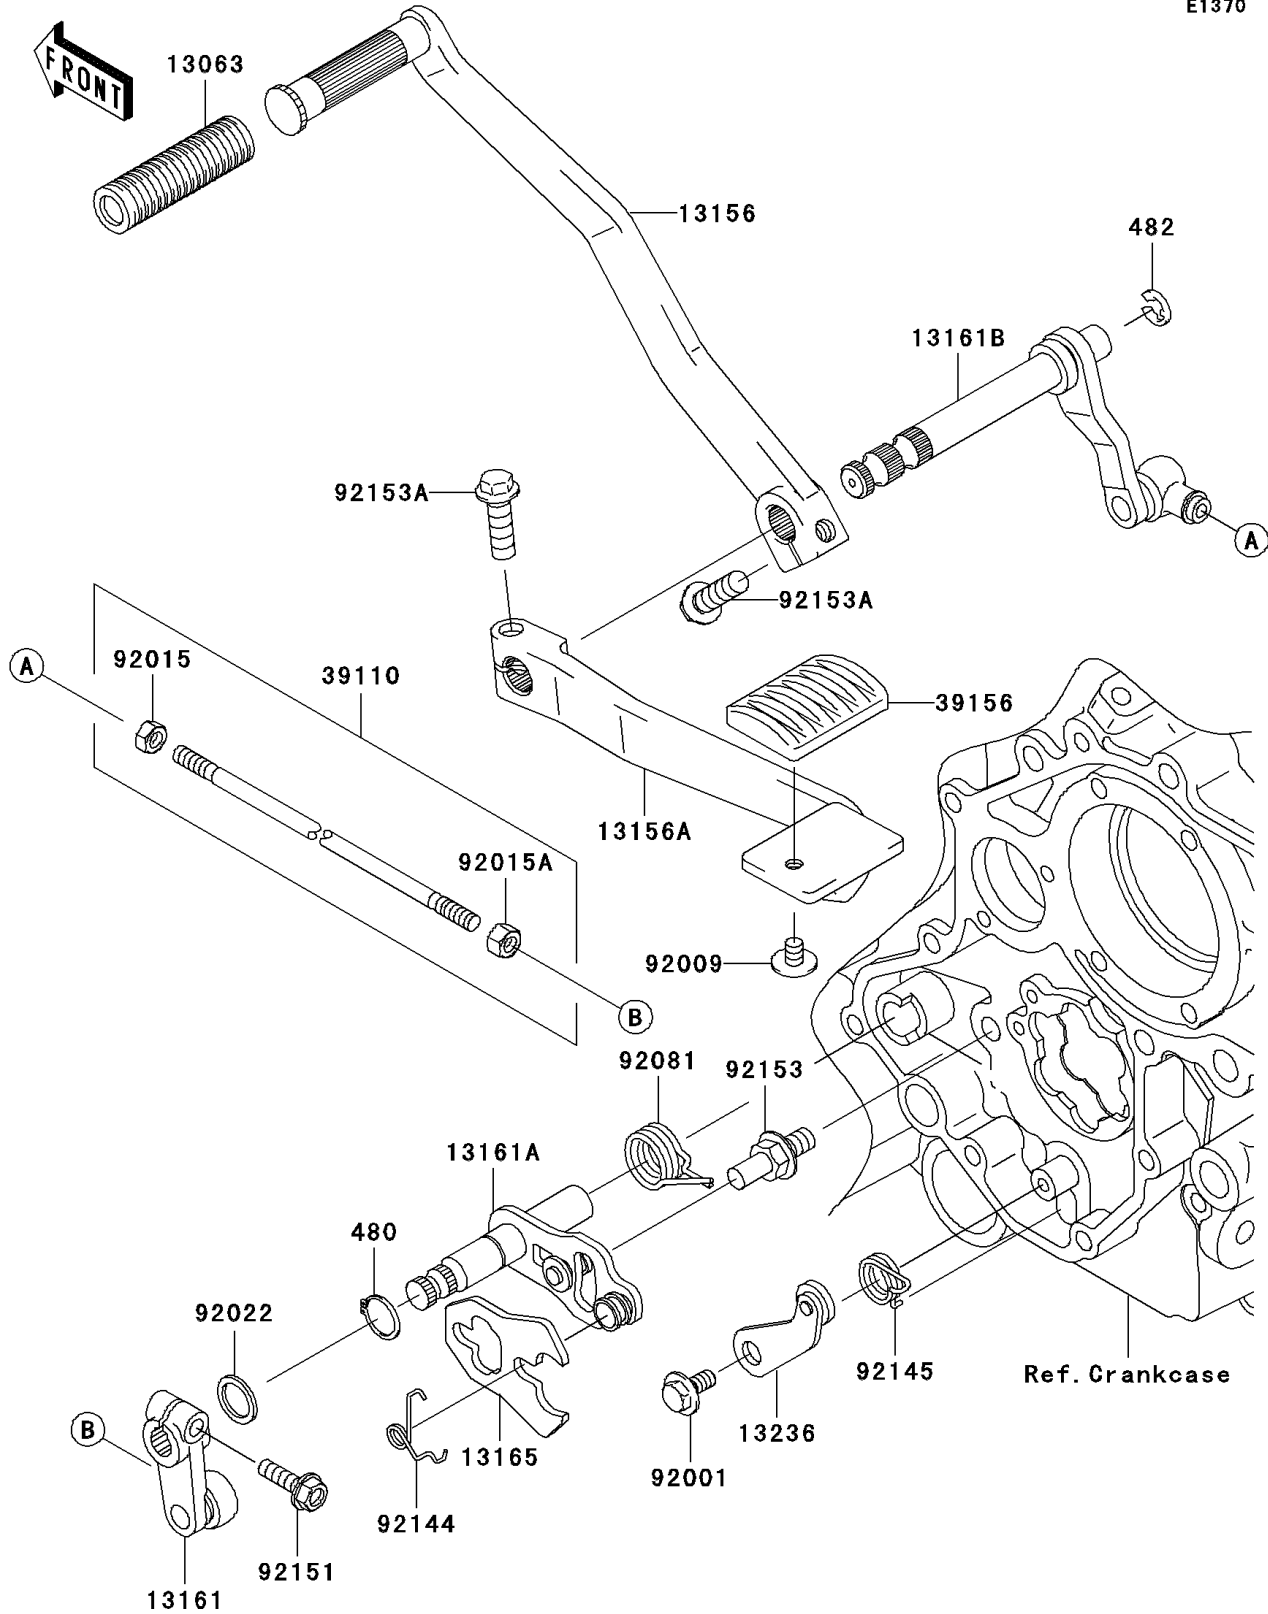

2005 Vulcan 1500 Classic PARTS DIAGRAM

Gear Change Mechanism

E1370

2005 Vulcan 1500 Classic PARTS LIST

Gear Change Mechanism

ITEM NAME	PART NUMBER	QUANTITY
-----------	-------------	----------