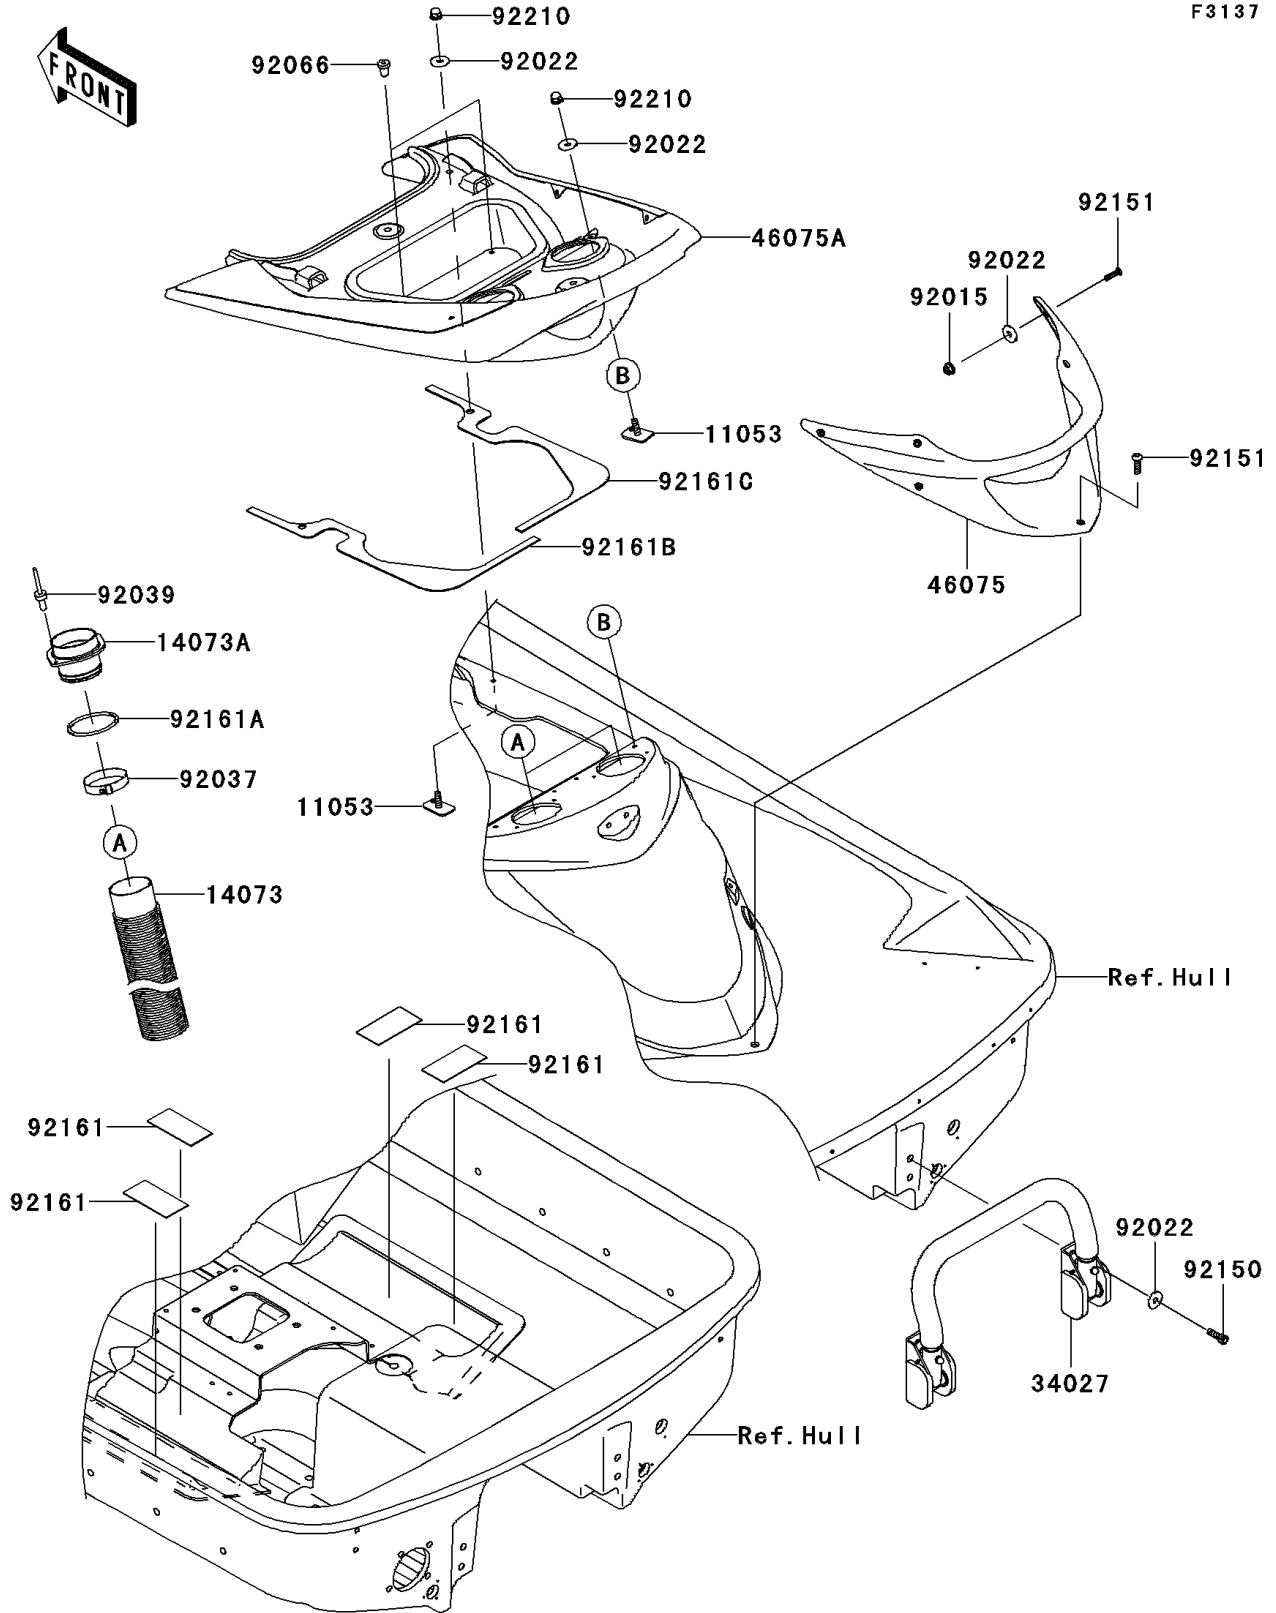

2007 Ultra LX PARTS DIAGRAM

Hull Rear Fittings

F3137

2007 Ultra LX PARTS LIST

Hull Rear Fittings

ITEM NAME	PART NUMBER	QUANTITY
BRACKET (Ref # 11053)	11053-3776	4
DUCT,L=800 (Ref # 14073)	14073-3804	2
DUCT (Ref # 14073A)	14073-3805	2
STEP-ASSY (Ref # 34027)	34027-3709	1
GRIP,HANDLE (Ref # 46075)	46075-3765	1
GRIP,RR,UPP (Ref # 46075A)	46075-3766	1
NUT,6MM (Ref # 92015)	92015-3767	6
WASHER,6.5X20X1.5 (Ref # 92022)	92022-3710	14
CLAMP (Ref # 92037)	92037-3738	2
RIVET (Ref # 92039)	92039-3775	4
PLUG (Ref # 92066)	92066-3773	2
BOLT,SOCKET,6X18 (Ref # 92150)	92150-3775	4
BOLT,SOCKET,6X20 (Ref # 92151)	92151-1749	7
DAMPER (Ref # 92161)	92161-3728	4
DAMPER (Ref # 92161A)	92161-3769	2
DAMPER (Ref # 92161B)	92161-3781	1
DAMPER (Ref # 92161C)	92161-3782	1
NUT,CAP,6MM (Ref # 92210)	92210-3785	4