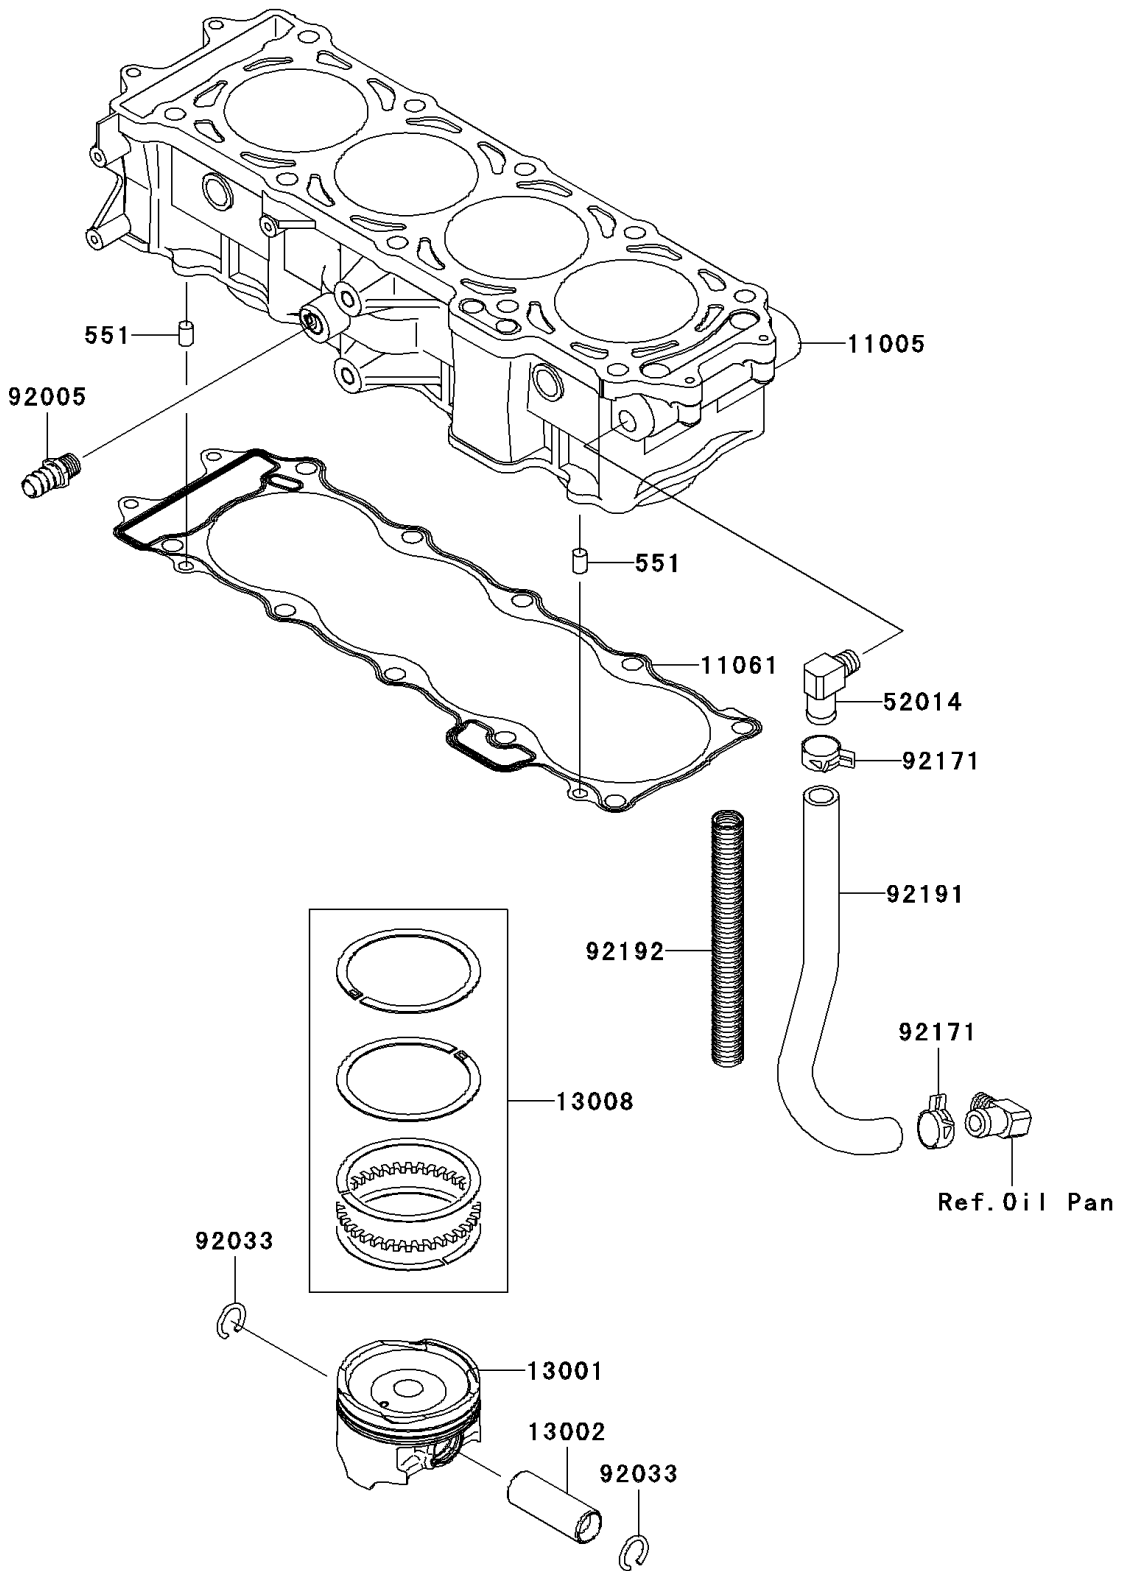

# 2008 Ultra 250X PARTS DIAGRAM

Cylinder/Piston(s)

E1120

## 2008 Ultra 250X PARTS LIST

Cylinder/Piston(s)

ITEM NAME	PART NUMBER	QUANTITY
CYLINDER-ENGINE (Ref # 11005)	11005-3766	1
GASKET,CYLINDER BASE (Ref # 11061)	11061-3708	1
PISTON-ENGINE (Ref # 13001)	13001-3738	4
PIN-PISTON (Ref # 13002)	13002-3709	4
RING-SET-PISTON (Ref # 13008)	13008-1196	4
ELBOW (Ref # 52014)	52014-3717	1
FITTING (Ref # 92005)	92005-3714	1
RING-SNAP (Ref # 92033)	92033-1188	8
CLAMP,TUBE (Ref # 92171)	92171-3710	2
TUBE,BREATHER (Ref # 92191)	92191-3983	1
TUBE,19.5X23.8X170 (Ref # 92192)	92192-3702	1
PIN-DOWEL (Ref # 551)	551R0812	2