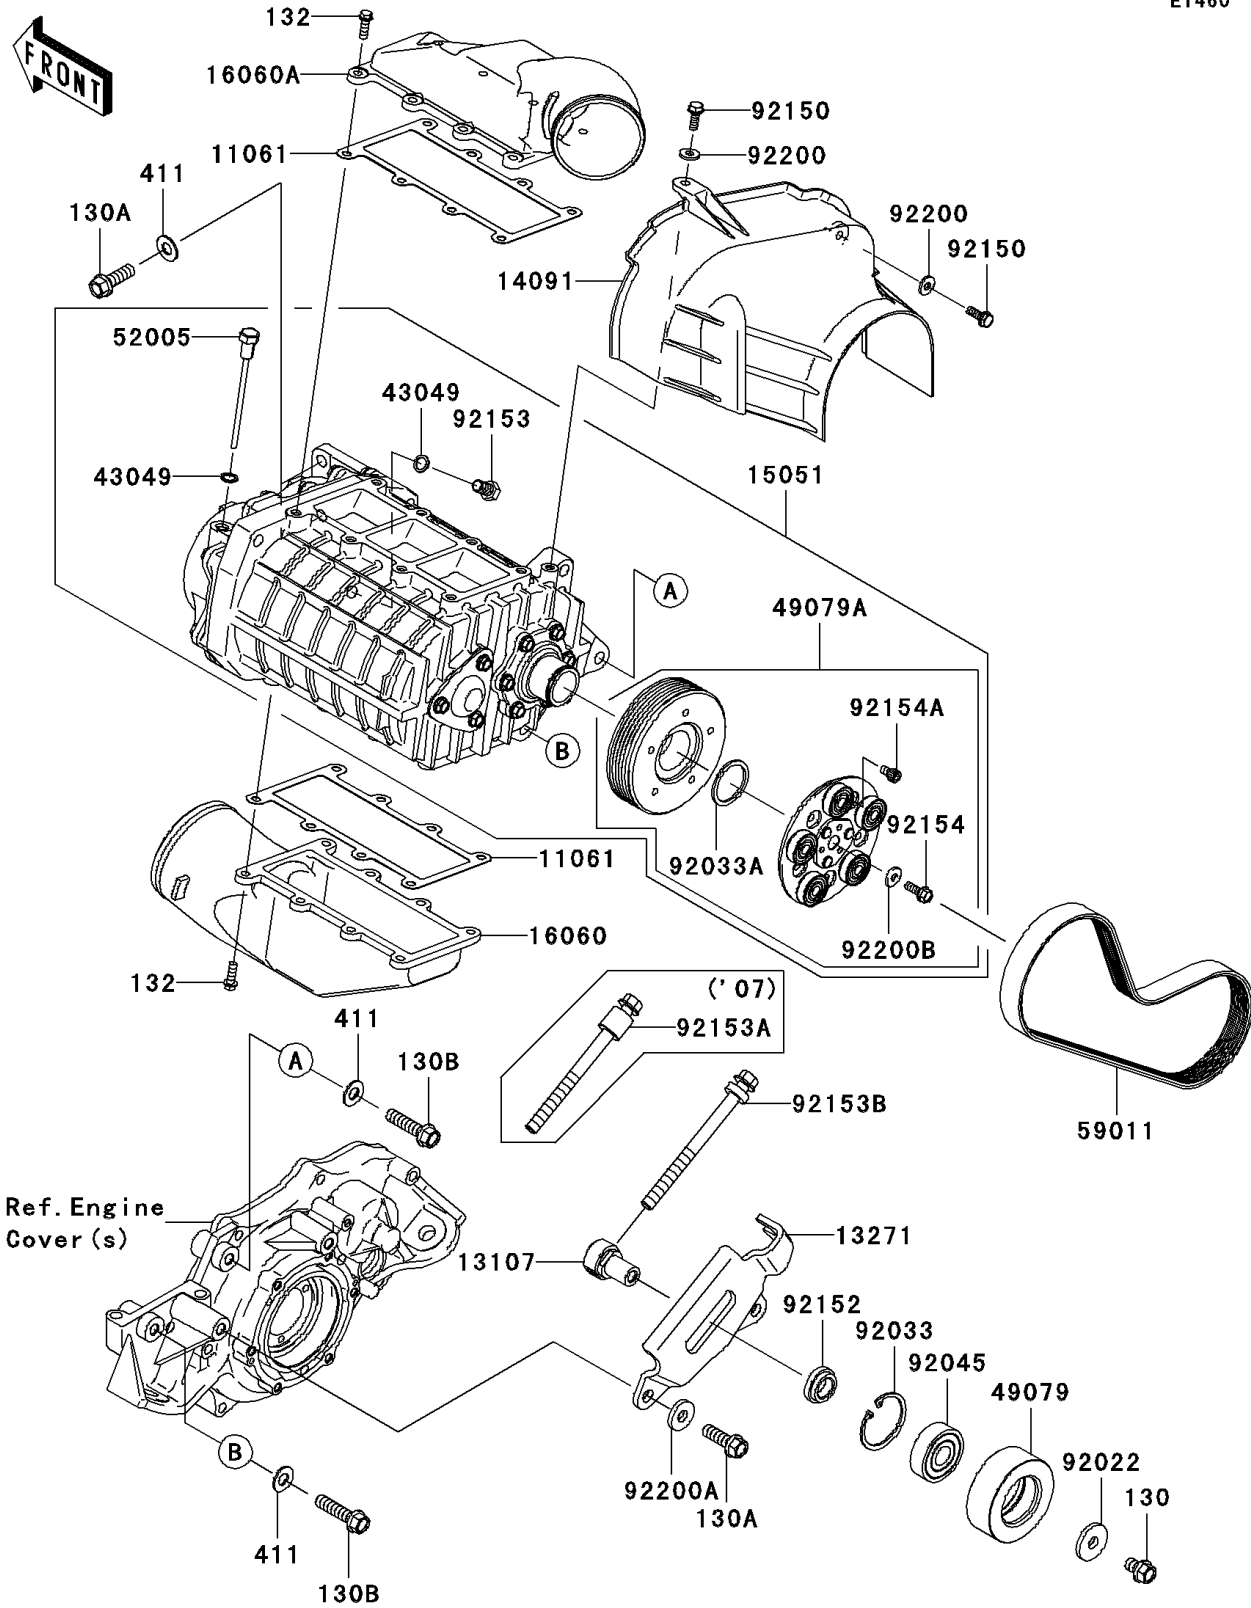

2007 Ultra 250X PARTS DIAGRAM

Super Charger

E1460

2007 Ultra 250X PARTS LIST

Super Charger

ITEM NAME	PART NUMBER	QUANTITY
GASKET,SUPERCHARGER (Ref # 11061)	11061-3745	2
SHAFT (Ref # 13107)	13107-3791	1
PLATE,BELT TENSIONER (Ref # 13271)	13271-3922	1
COVER,BELT (Ref # 14091)	14091-3811	1
COMPRESSOR-AIR,SUPERCHARGER (Ref # 15051)	15051-3701	1
PIPE-INTAKE,S/C IN (Ref # 16060)	16060-3721	1
PIPE-INTAKE,S/C OUT (Ref # 16060A)	16060-3722	1
PACKING (Ref # 43049)	43049-3718	2
PULLEY-BELT (Ref # 49079)	49079-3701	1
PULLEY-BELT (Ref # 49079A)	49079-3702	1
GAUGE,OIL (Ref # 52005)	52005-3711	1
BELT,6PK755 (Ref # 59011)	59011-3701	1
WASHER,32X10.5X4 (Ref # 92022)	92022-3023	1
RING-SNAP,47MM (Ref # 92033)	92033-3734	1
RING-SNAP (Ref # 92033A)	92033-3736	1
BEARING-BALL,17X47X14 (Ref # 92045)	92045-3742	1
BOLT,6X18 (Ref # 92150)	92150-3729	2
COLLAR,17X30X9.5 (Ref # 92152)	92152-3747	1
BOLT,DRAIN (Ref # 92153)	92153-3749	1
BOLT,FLANGED,10X130 (Ref # 92153A)	92153-3753	1
BOLT,6X18 (Ref # 92154)	92154-3701	1
BOLT,6X10 (Ref # 92154A)	92154-3702	5
WASHER,6.5X16X2.0 (Ref # 92200)	92200-1543	2
WASHER,10.5X26X4 (Ref # 92200A)	92200-3798	2
WASHER (Ref # 92200B)	92200-3801	1
BOLT-FLANGED,10X14 (Ref # 130)	130CD1014	1
BOLT-FLANGED,10X30 (Ref # 130A)	130CD1030	4
BOLT-FLANGED,10X40 (Ref # 130B)	130CD1040	2
BOLT-FLANGED-SMALL,6X18 (Ref # 132)	132BD0618	16

2007 Ultra 250X PARTS LIST

Super Charger

ITEM NAME	PART NUMBER	QUANTITY
WASHER-PLAIN,10MM (Ref # 411)	411S1000	4